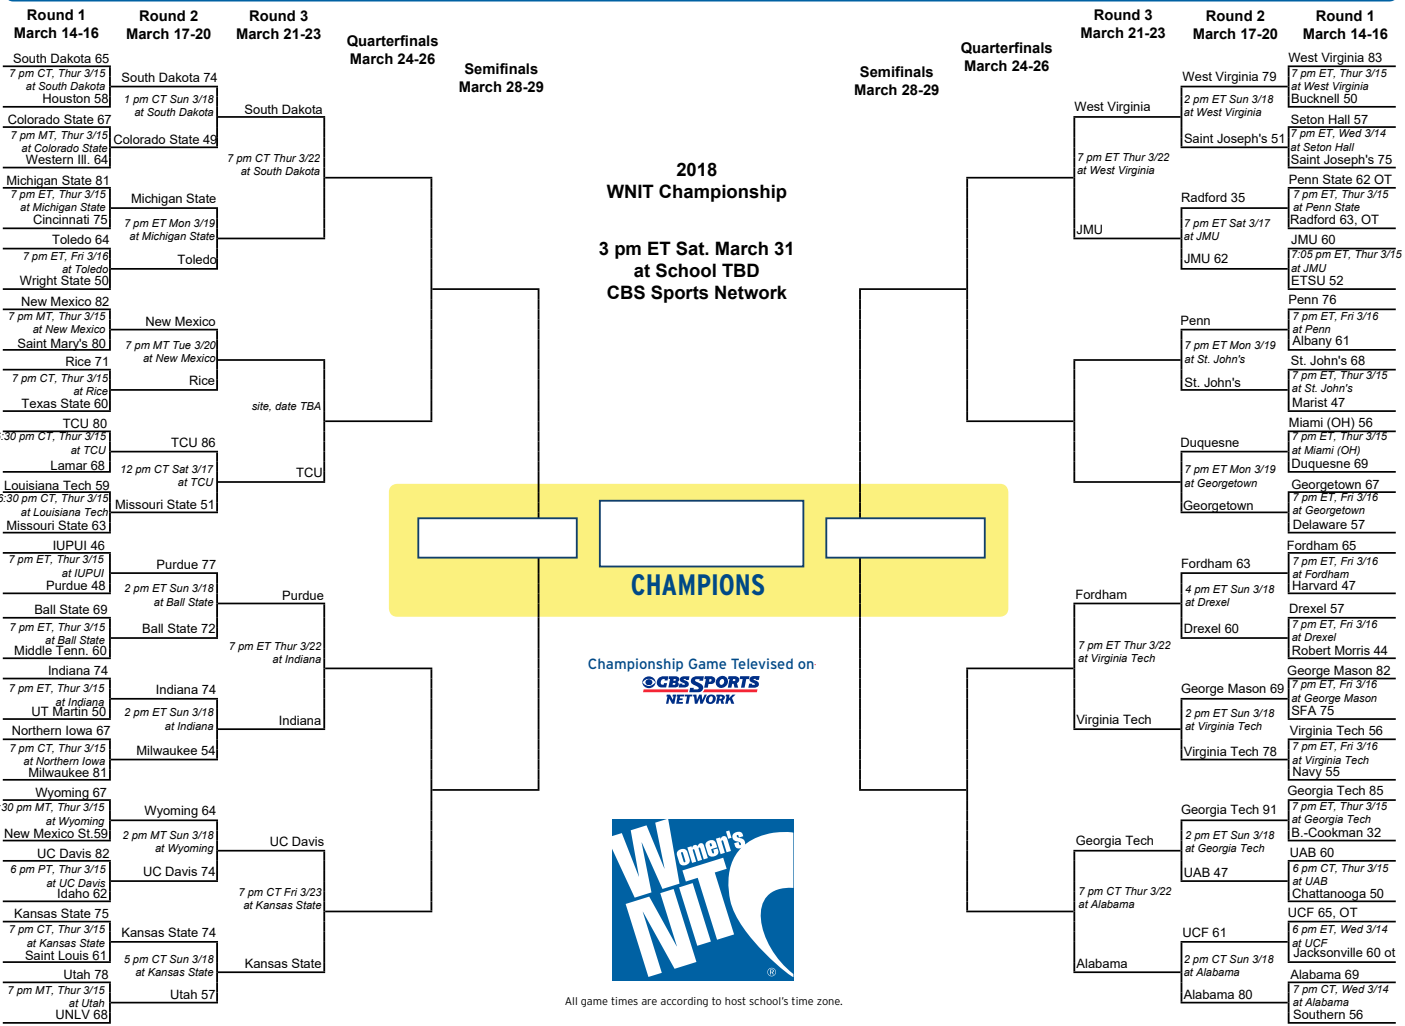

Ogwumike, Iademarco Earn All-Conference Honors

Rice redshirt sophomore Erica Ogumike (who was named to the C-USA All-Tournament Team) and junior Nicole Iademarco were named to the Conference USA First and Second Teams respectively, while Ogumike was also selected the New-comer of the Year and named to the All-Defensive Team. It marked the first time the Owls have had multiple players earn C-USA All-Conference honors since 2011, when Jessica Kuster (first team) and Morgan Mayse (third team) were selected.

20/20 Club

The Owls secured their second straight 20+ win season, marking the first time Rice accomplished the feat since the 2003-04/2004-05 seasons. The program record for wins in a season is 24, set by the 2004-05 team.

From Way Downtown, Bang!

The Owls lead all of C-USA in three-pointers made per game (8.3) and rank second overall with 264 made three-pointers. Rice has eclipsed last year's school record of 242 made trifectas. On the flipside, Rice has the number one three-point defense in all of C-USA, allowing opponents to make just 28.4 percent from beyond the arc.

Fighting Through Adversity

The Owls' success this season is even more impressive considering the amount of injuries they've had to fight through. Rice has lost four players for the season due to a variety of injuries, all four of whom were significant rotation players who played in the post. Shani Rainey, Temi Alao, Kendall Ellig and Olivia Ogumike have combined to miss 102 games this season. On top of that freshman guard Sydne Wiggins was forced to miss the entire non-conference portion of the schedule with a foot injury.

Doing It With Defense

The Owls had the number two scoring defense during C-USA play, allowing just 55.9 points per contest. Rice had held 21 opponents below 60 points and has an 20-1 record when doing so.

Holding on to the Lead

Rice is a perfect 19-0 this season when they enter the locker room with a halftime advantage.

Staying Out of Harms Way

Because of a short rotation, it's even more imperative that the Owls stay out of foul trouble. Rice leads all of C-USA and ranks 19th in the country in fewest fouls, committing just 438 this season. The Owls 13.7 fouls per game is the best rate in C-USA and 14th in the nation.

Winning with Rebounds

The Owls are 19-1 this season when they win the battle of the boards and just and just 5-8 when either trailing or tied in the category.

Ogwumike Earns Academic Accolades

Redshirt sophomore guard Erica Ogumike was been named to both the C-USA All-Academic Team, as well as the 2017-18 College Sports Information Directors of America (CoSIDA) Academic All-District Women's Basketball Second Team. Ogumike became the fourth Owl in school history to earn CoSIDA Academic All-District accolades and the first since Lindsey Maynard in 2004. Ogumike has maintained a 3.86 cumulative grade point average and is a double-major in Kinesiology and Policy Studies. Ogumike ranks 5th in C-USA in scoring (17.2 ppg), 2nd in rebounding (9.3 rpg) and 7th in steals (2.0 spg).

Owls Picked to Finish 5th

Rice was picked to place fifth in the 2017-18 Preseason C-USA Women's Basketball Poll.

A Year to Remember

Last season was a banner year for the Owls in numerous ways. Rice's 11-game improvement was tied for the sixth-best in the nation, going from a 9-22 record in 2015-16 to a 22-13 mark last year. The Owls put an exclamation mark on the year by winning the Women's Basketball Invitational title, the team's first-ever postseason title outside a conference tournament.

2018 Women's National Invitation Tournament **POSTSEASON WNIT BRACKET** Produced by **TRIPLE CROWN SPORTS**