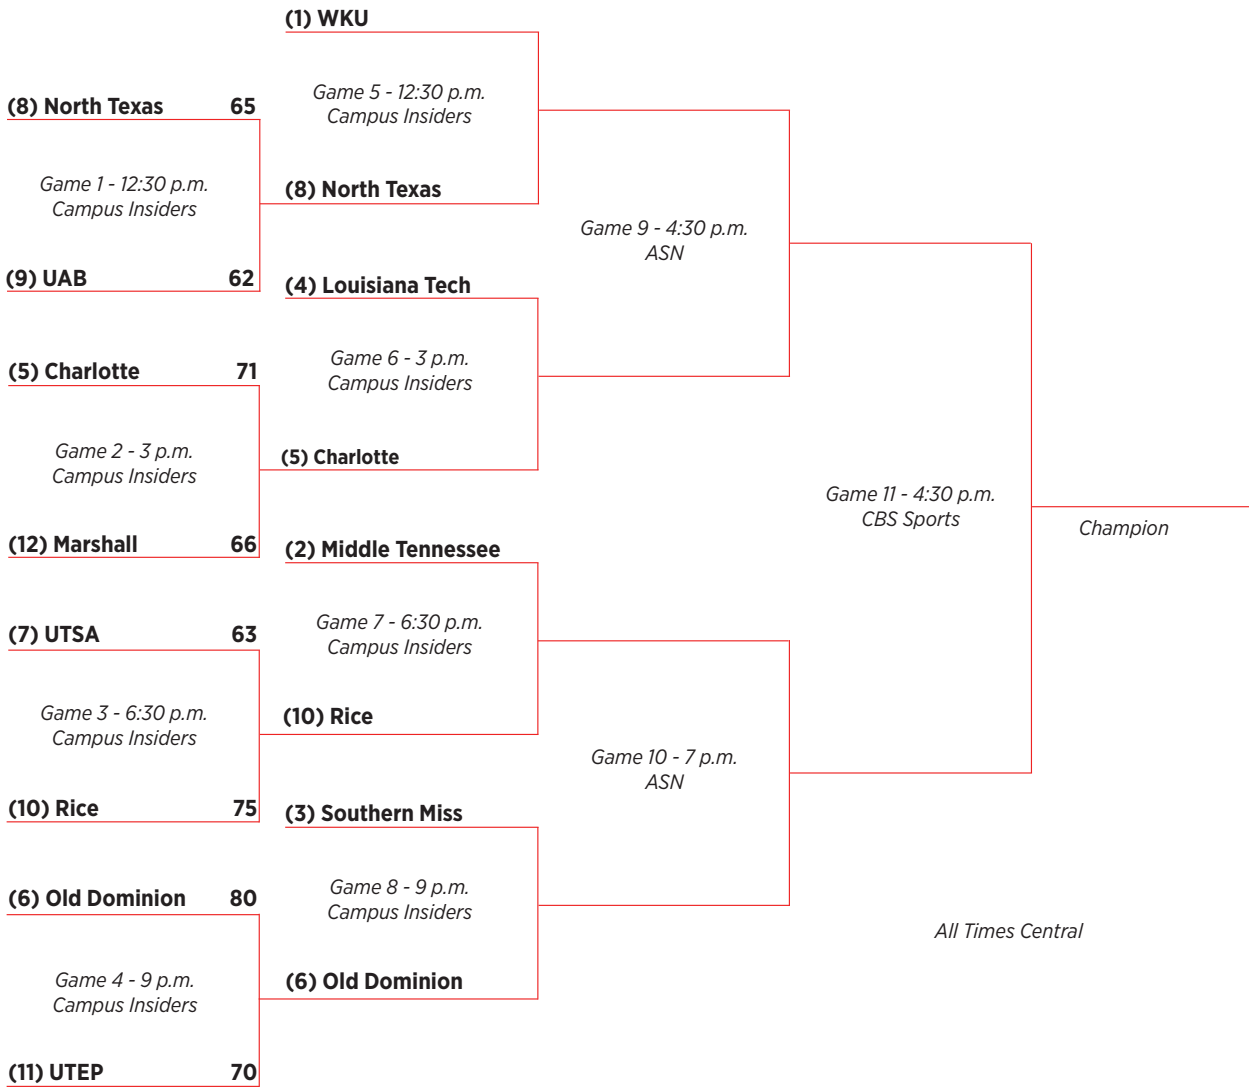

2017 Conference USA Women's Basketball Championship presented by MetroPCS
Official Bracket

2017 C-USA WOMEN'S BASKETBALL BRACKET

#CUSAWBK #ALLDAYCUSA

EVENT INFO
March 8-11
Host: UAB

First Round
Wednesday, March 8
Bartow Arena

Quarterfinals
Thursday, March 9
Bartow Arena

Semifinals
Friday, March 10
Legacy Arena

Championship
Saturday, March 11
Legacy Arena