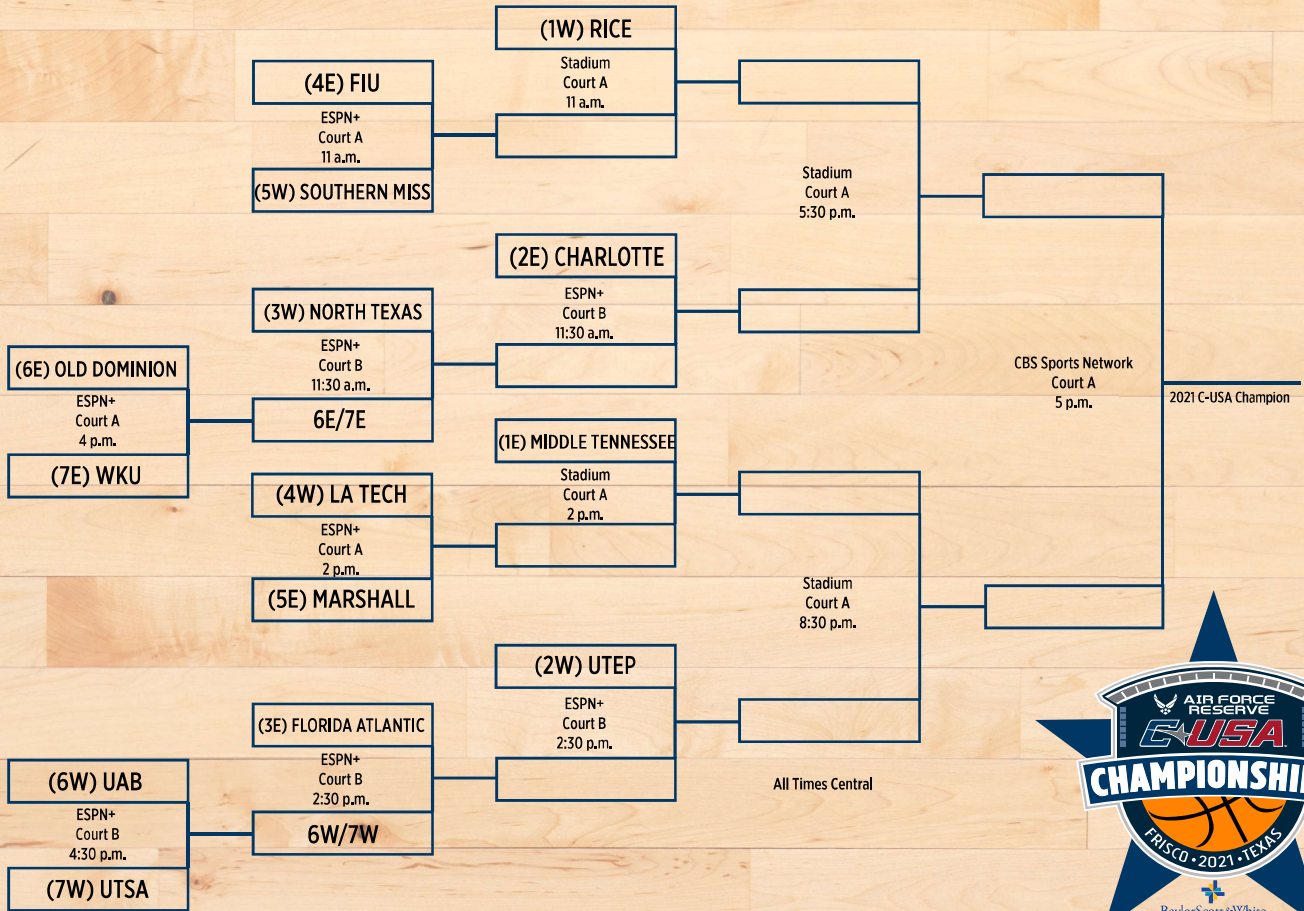

2021 AIR FORCE RESERVE C-USA WOMEN'S BASKETBALL CHAMPIONSHIP

PRESENTED BY BAYLOR SCOTT & WHITE MEDICAL CENTER FRISCO

Tuesday, March 9

Wednesday, March 10

Thursday, March 11

Friday, March 12

Saturday, March 13