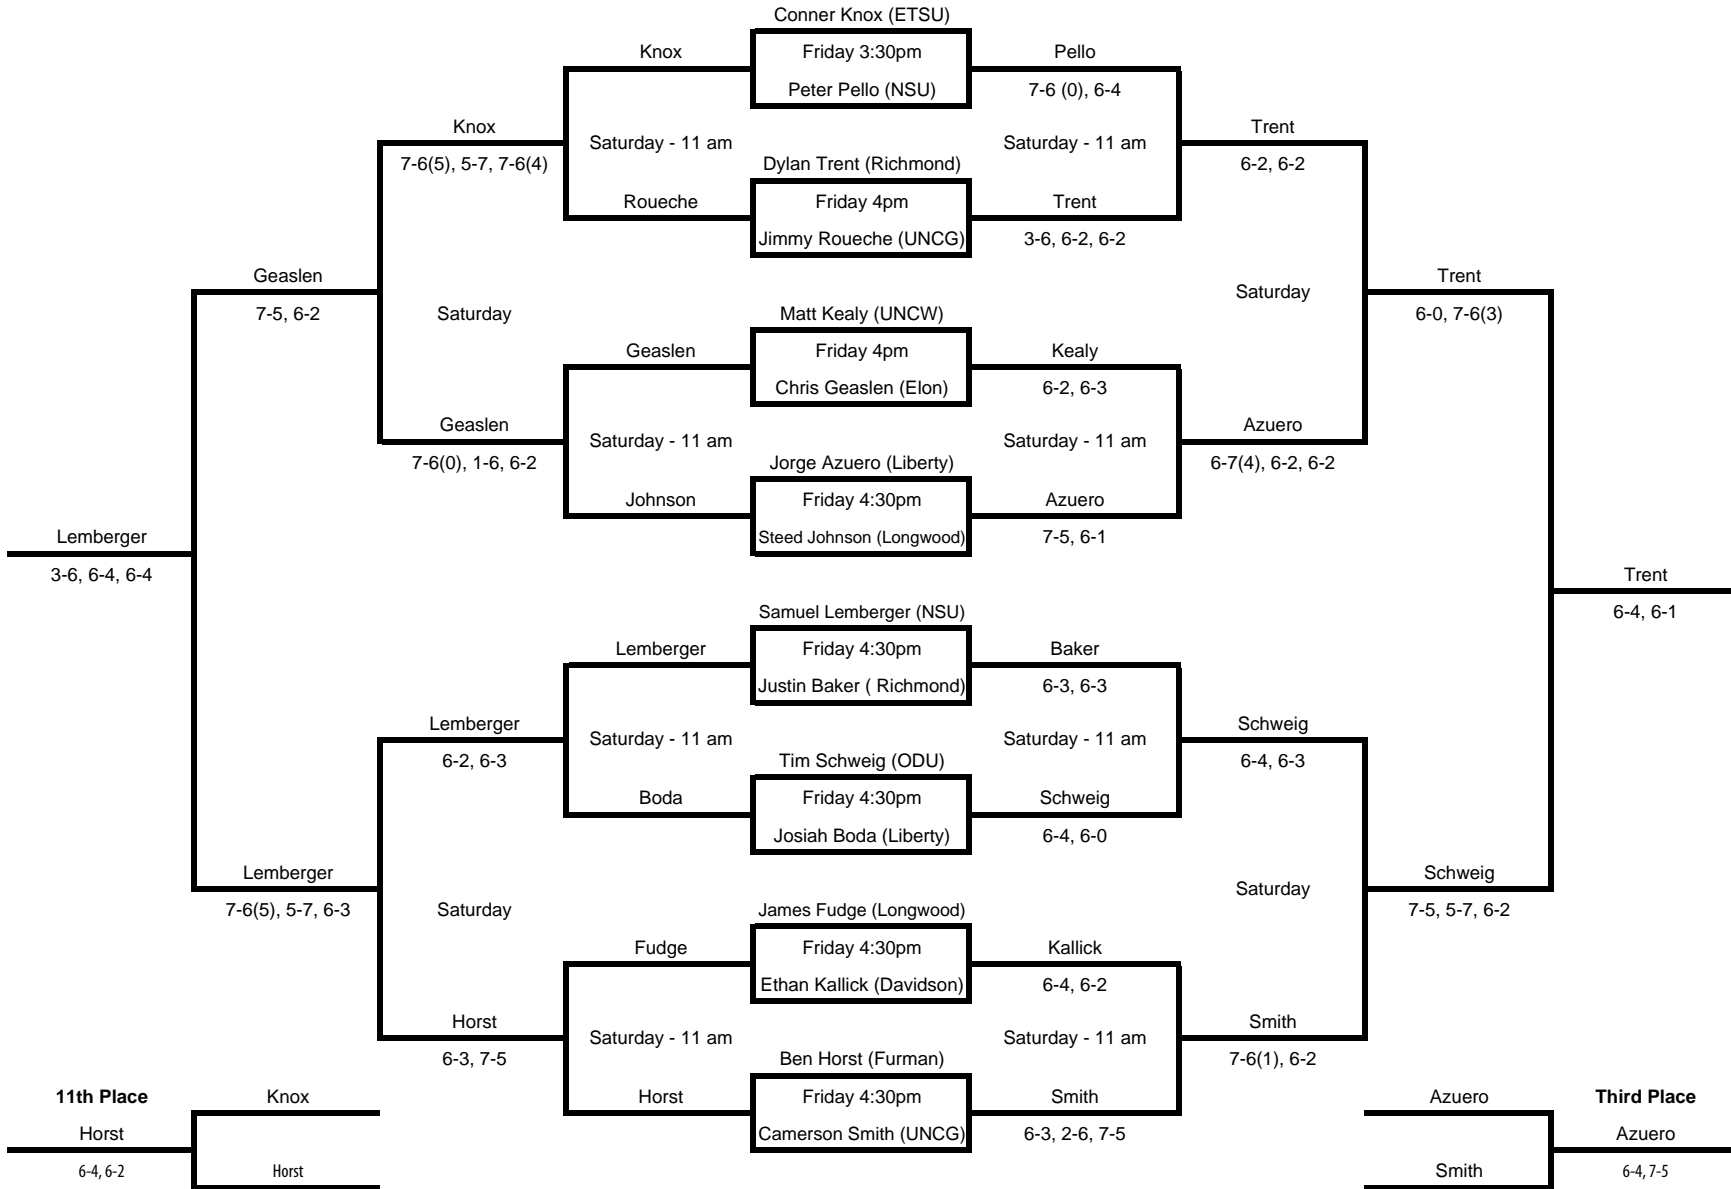

15th Place

7th Place

2012 WFU Fall Invite

October 12-14
Wake Forest Tennis Complex

D2 SINGLES

2012 WFU Fall Invite

October 12-14
Wake Forest Tennis Complex

D2 SINGLES