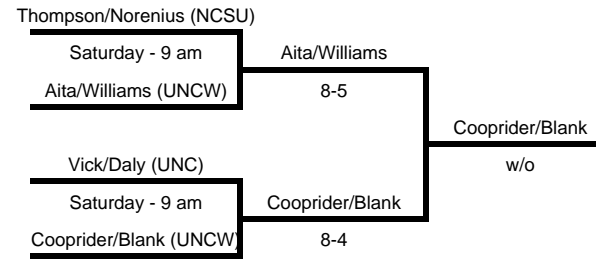

13th Place Bracket

15th Place

Fifth Place Bracket

7th Place

2012 WFU Fall Invite

October 12-14
Wake Forest Tennis Complex

A Doubles

13th Place Bracket

15th Place

Fifth Place Bracket

Thompson/Norenienus

7th Place

2012 WFU Fall Invite

October 12-14
Wake Forest Tennis Complex

B Doubles

2012 WFU Fall Invite