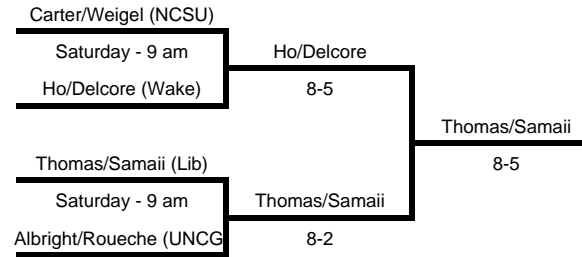

15th Place

Fifth Place Bracket

Thompson/Norenienus

7th Place

2012 WFU Fall Invite

October 12-14
Wake Forest Tennis Complex

B Doubles

2012 WFU Fall Invite

October 12-14
Wake Forest Tennis Complex

B Doubles

13th Place Bracket

15th Place

Fifth Place Bracket

7th Place

2012 WFU Fall Invite

October 12-14
Wake Forest Tennis Complex

C Doubles

2012 WFU Fall Invite

October 12-14
Wake Forest Tennis Complex

C Doubles

13th Place Bracket

15th Place

Fifth Place Bracket

Grauel/Lemberger