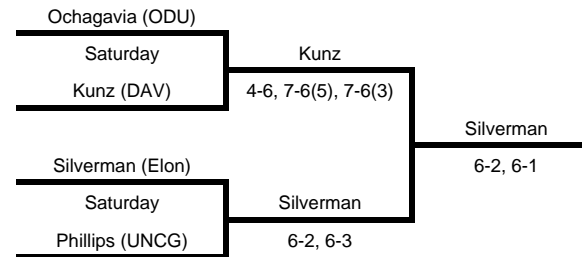

2012 WFU Fall Invite

October 12-14
Wake Forest Tennis Complex

A1 SINGLES

2012 WFU Fall Invite

October 12-14
Wake Forest Tennis Complex

A1 SINGLES

13th Place Bracket

Fifth Place Bracket