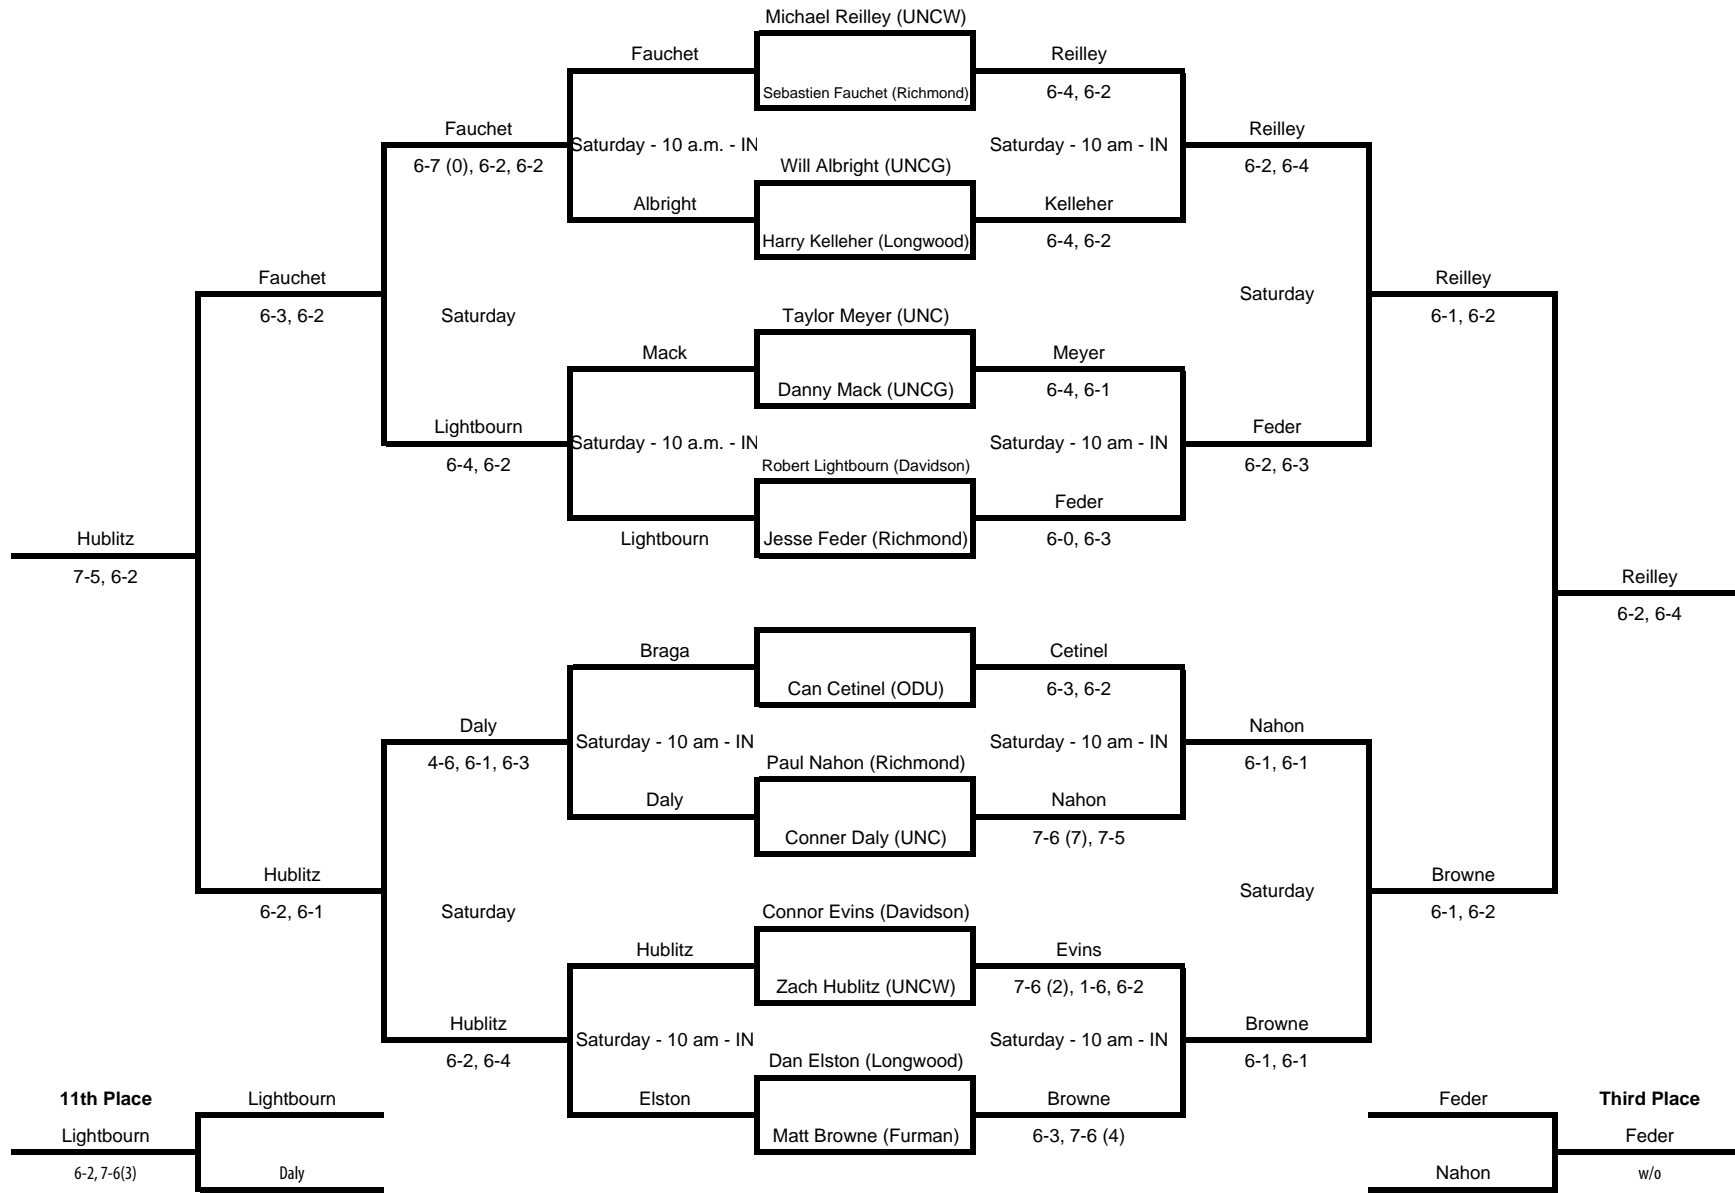

2012 WFU Fall Invite

October 12-14
Wake Forest Tennis Complex

C SINGLES