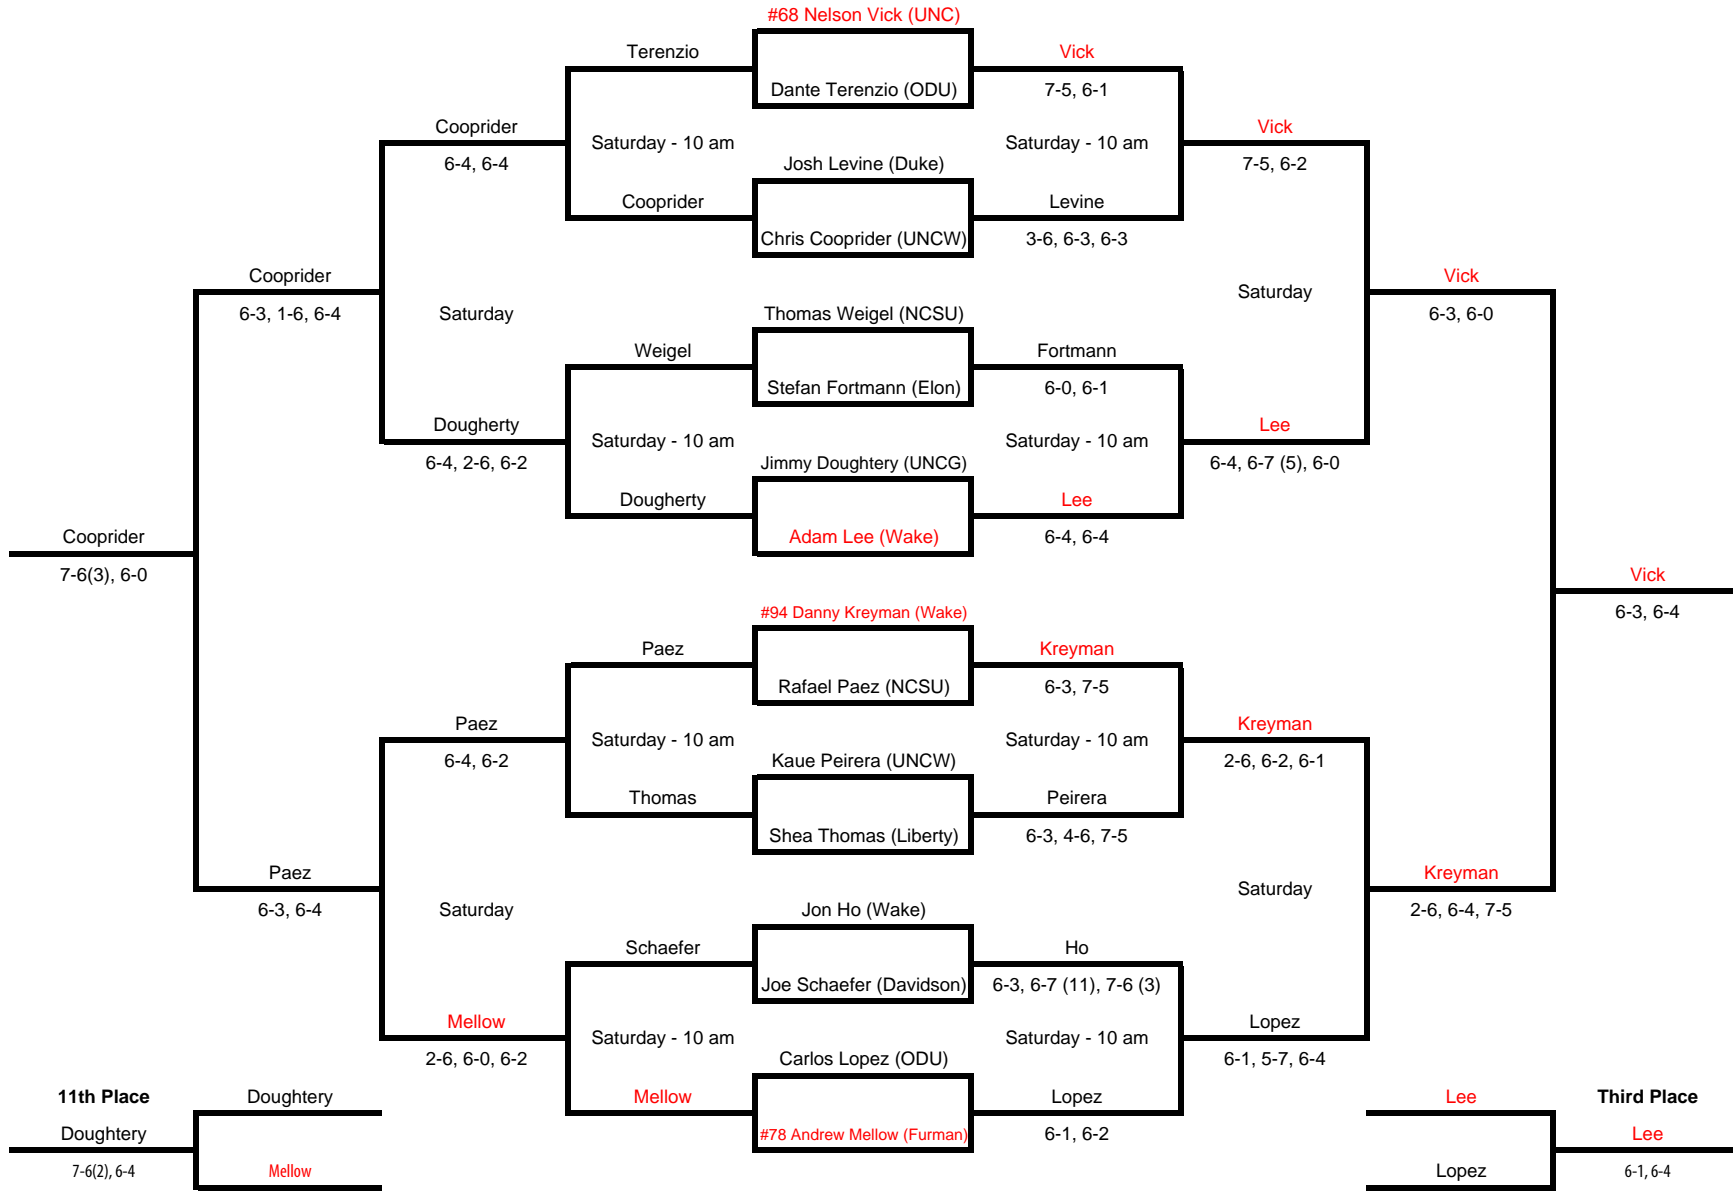

15th Place

7th Place

2012 WFU Fall Invite

October 12-14
Wake Forest Tennis Complex

A2 SINGLES

2012 WFU Fall Invite

October 12-14
Wake Forest Tennis Complex

A2 SINGLES