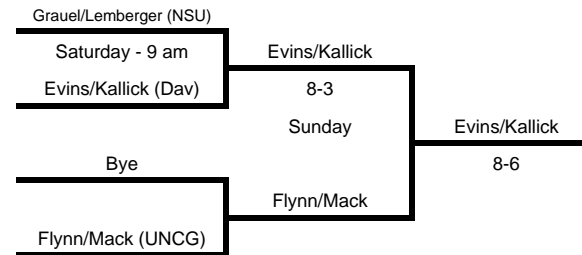

October 12-14
Wake Forest Tennis Complex

B Doubles

13th Place Bracket

15th Place

Fifth Place Bracket

7th Place

2012 WFU Fall Invite

October 12-14
Wake Forest Tennis Complex

C Doubles

2012 WFU Fall Invite

October 12-14
Wake Forest Tennis Complex

C Doubles

13th Place Bracket

15th Place

Fifth Place Bracket

Grauel/Lemberger