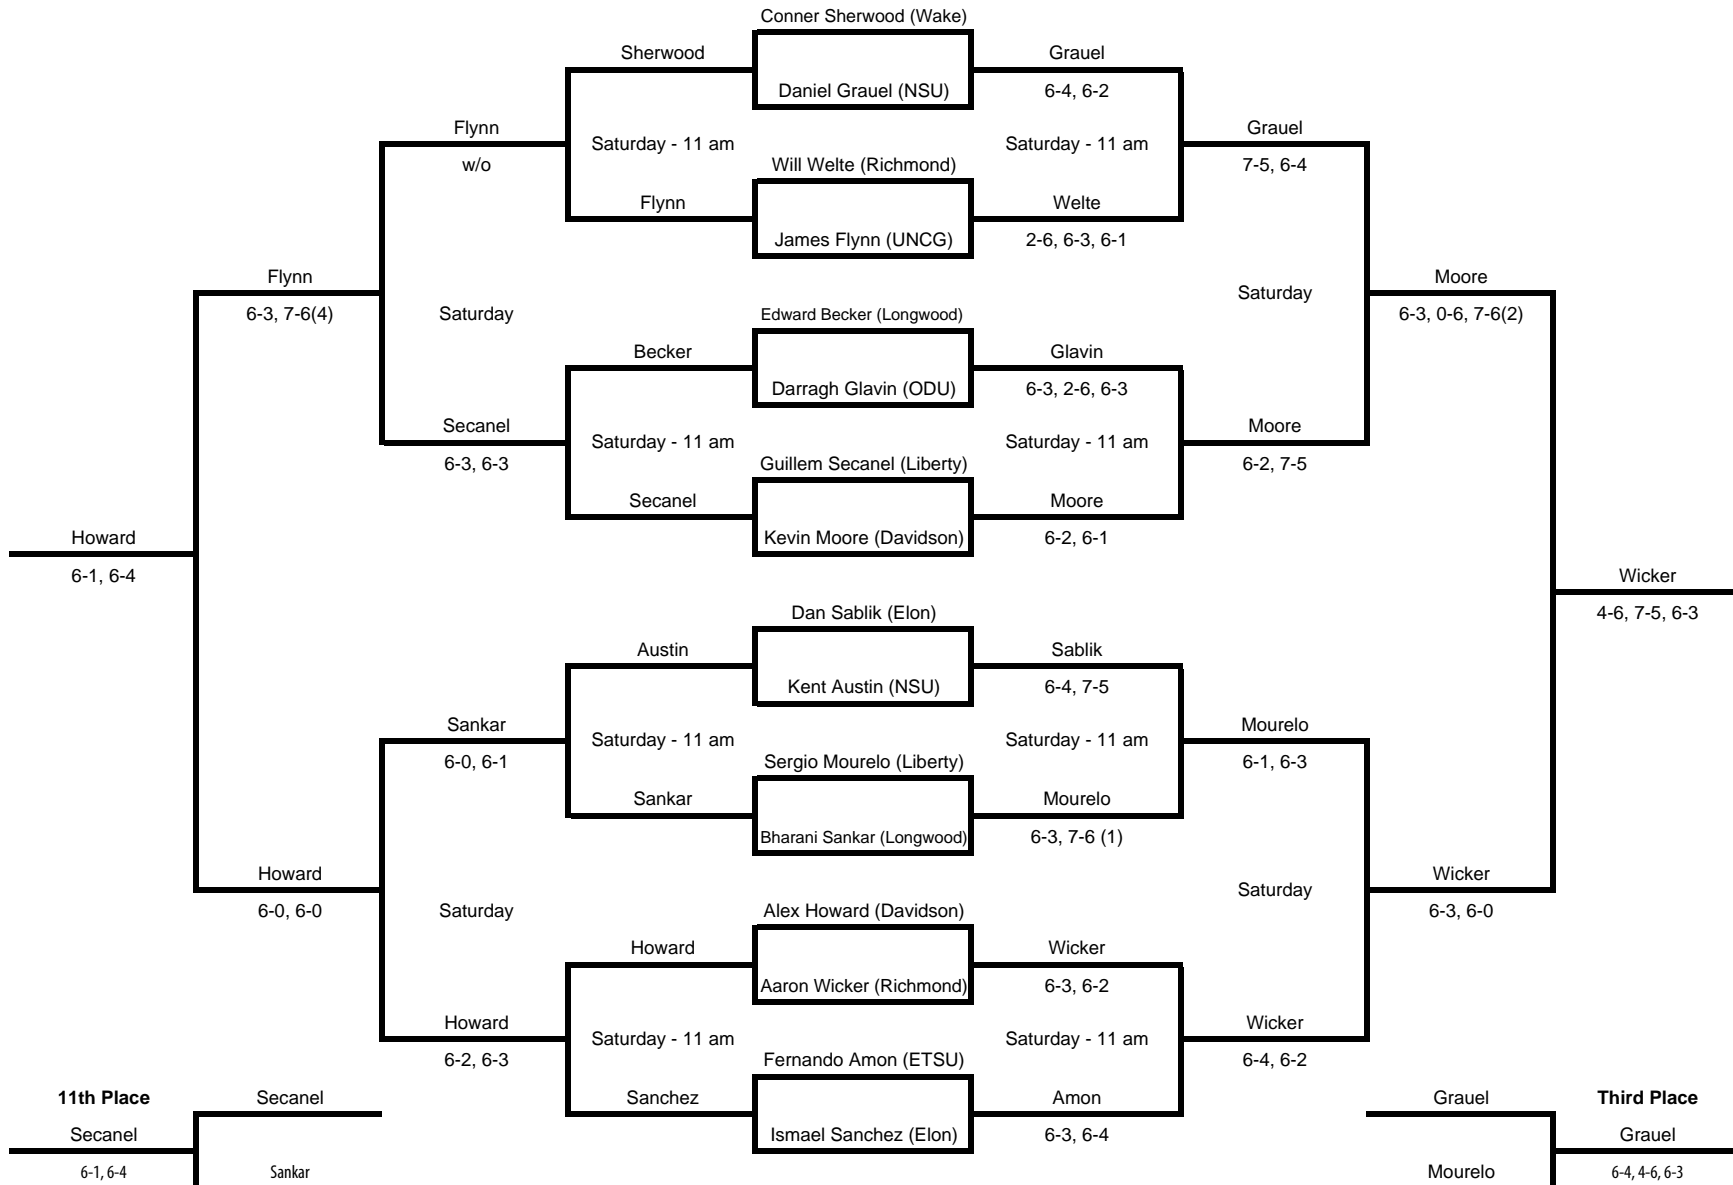

2012 WFU Fall Invite

October 12-14
Wake Forest Tennis Complex

DT SINGLES