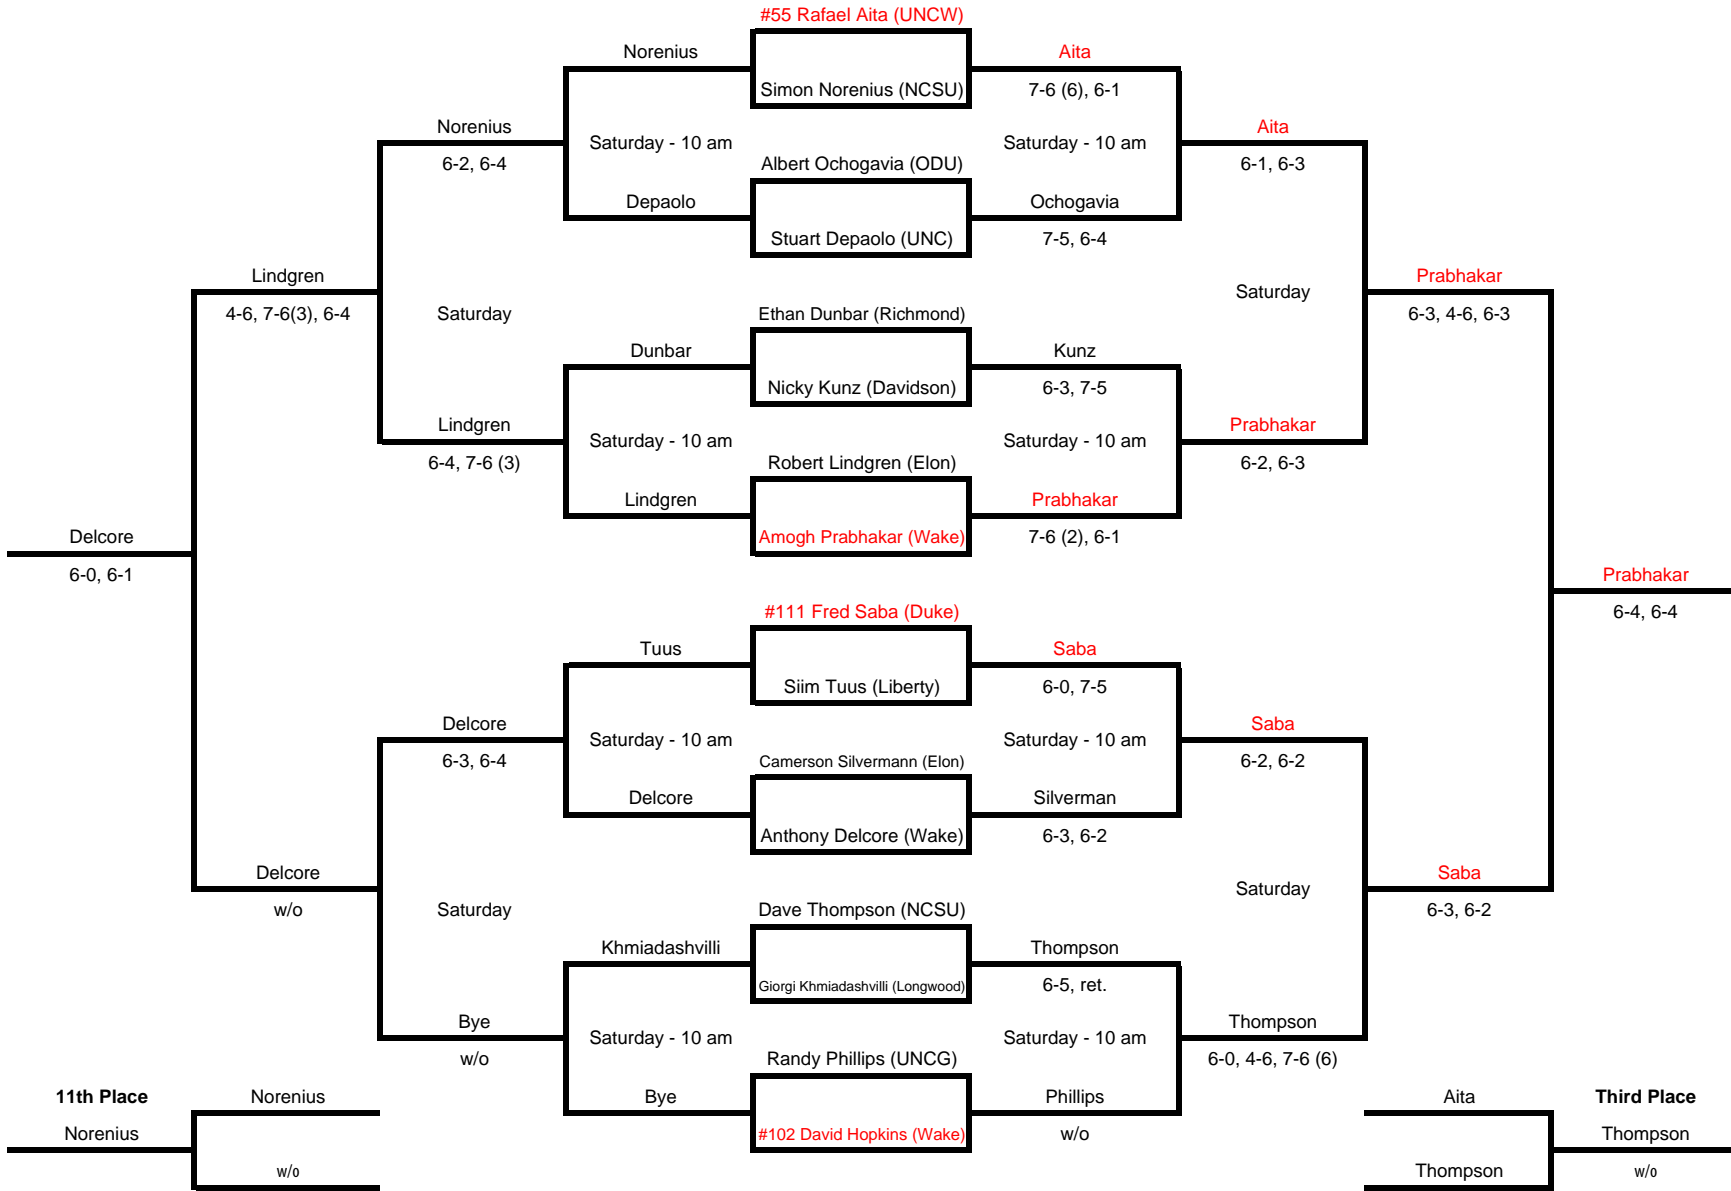

2012 WFU Fall Invite

October 12-14
Wake Forest Tennis Complex

A1 SINGLES

2012 WFU Fall Invite

October 12-14
Wake Forest Tennis Complex

A1 SINGLES

13th Place Bracket

Fifth Place Bracket