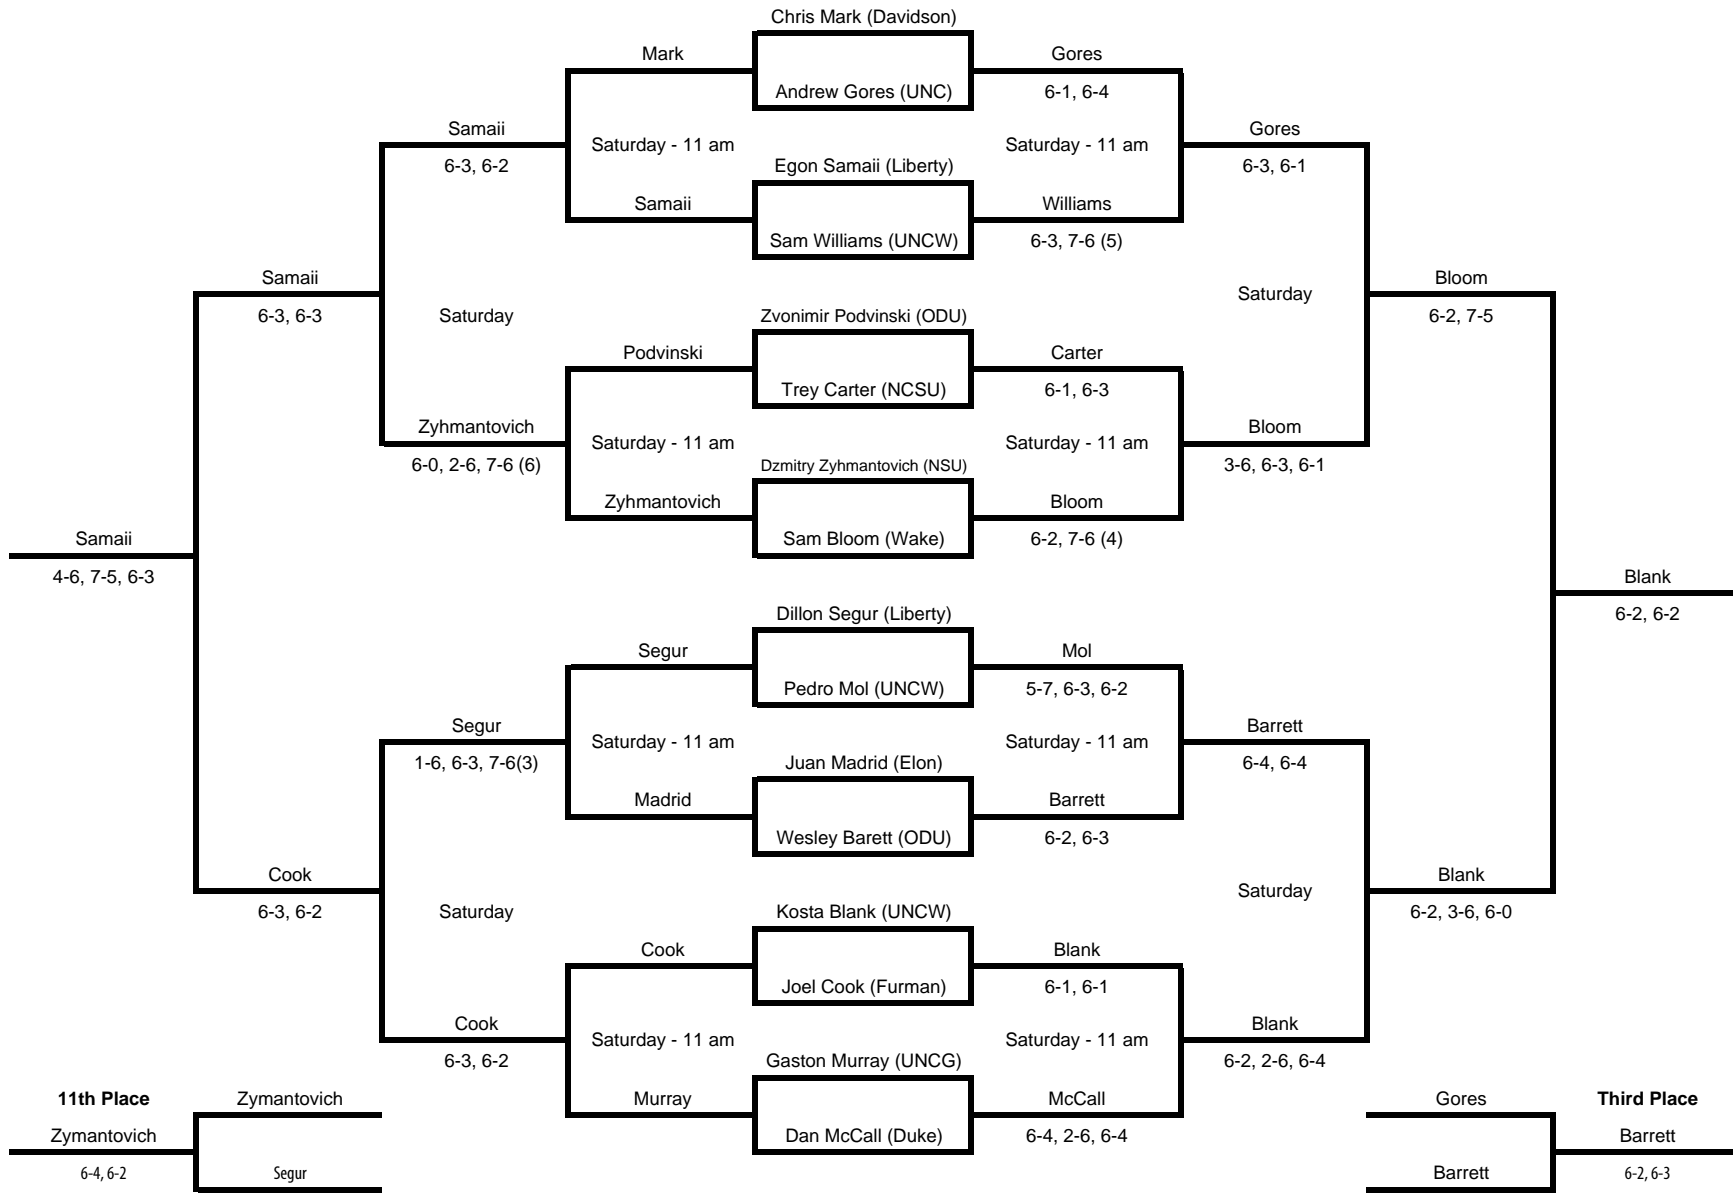

13th Place Bracket

Fifth Place Bracket

15th Place

7th Place

2012 WFU Fall Invite

October 12-14
Wake Forest Tennis Complex

B SINGLES

2012 WFU Fall Invite