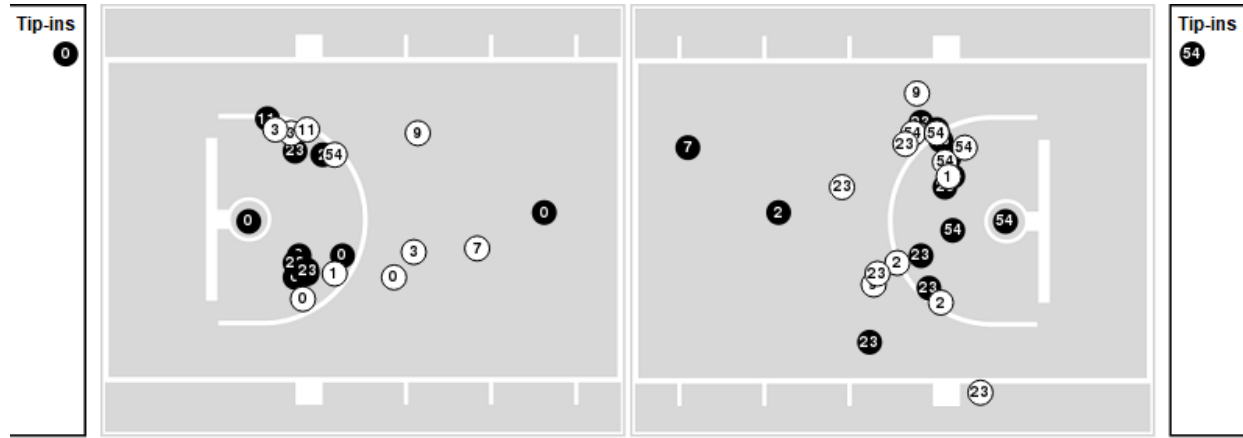

Shots in the Paint

● Made   ○ Missed   N - Player Number

Old Dominion	M/A	%
Field Goals	29/69	42
2 Points	27/55	49
3 Points	2/14	14
Free Throws	13/27	48

Old Dominion	M/A	%
Points in the Paint	48 (24/46)	52
Fast Break Points	16 (8/10)	80
Second Chance Points	19 (12/25)	48
Effective FG%	43