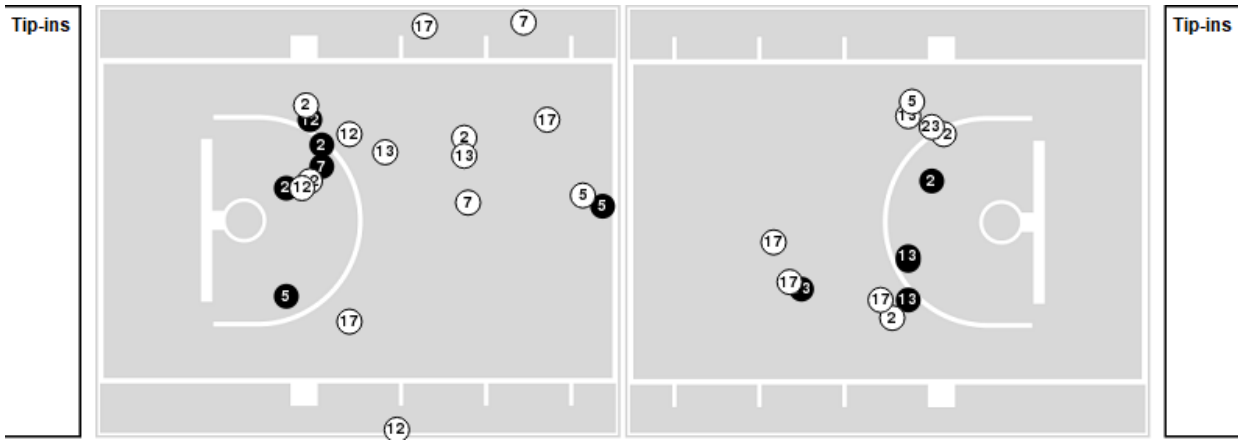

Shots in the Paint

● Made ○ Missed N - Player Number

Coastal Carolina	M/A	%
Field Goals	19/67	28
2 Points	12/43	28
3 Points	7/24	29
Free Throws	15/24	62

Coastal Carolina	M/A	%
Points in the Paint	22 (11/30)	37
Fast Break Points	2 (1/1)	100
Second Chance Points	5 (2/11)	18
Effective FG%	34