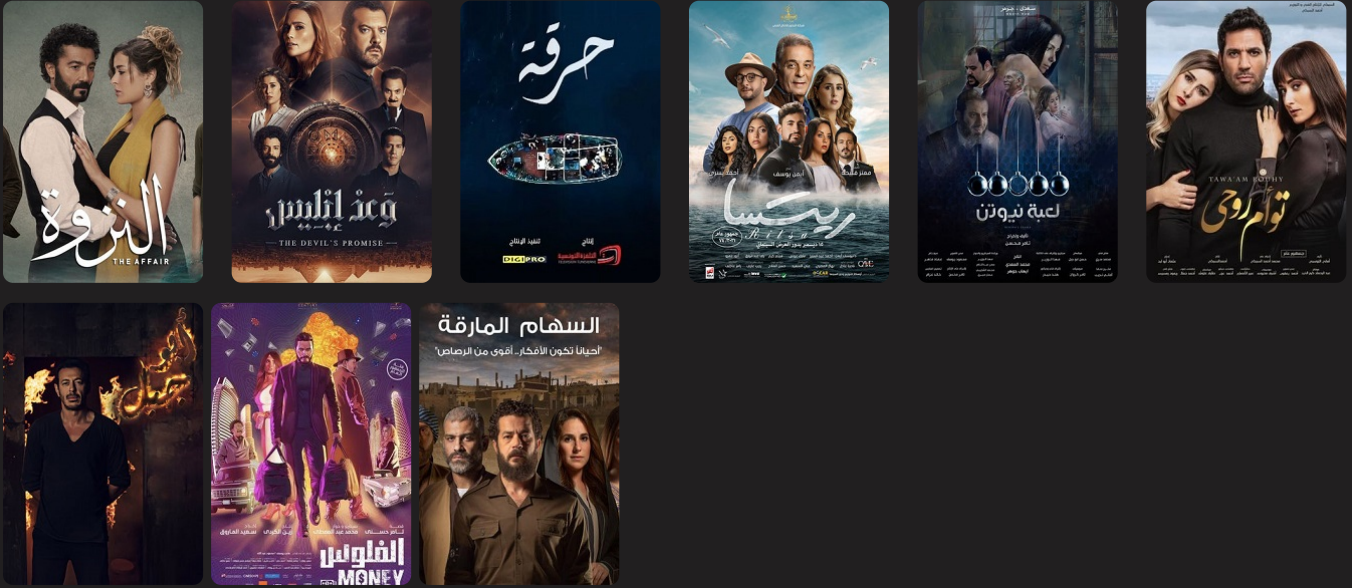

Filmography