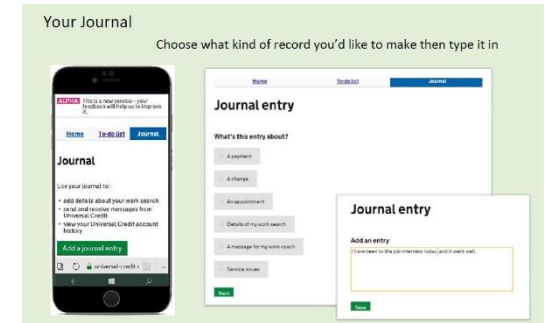

# Background

Community  
Empowerment (Scotland)  
Act 2015

- Changing community priorities
- Increased focus on digital skills for jobs
- LA digital support ended
- UC roll out

# UC Support

- DWP Funding
- One Year
- Application and managing Journal
- Numbers –
  - 253 visits, 184 people