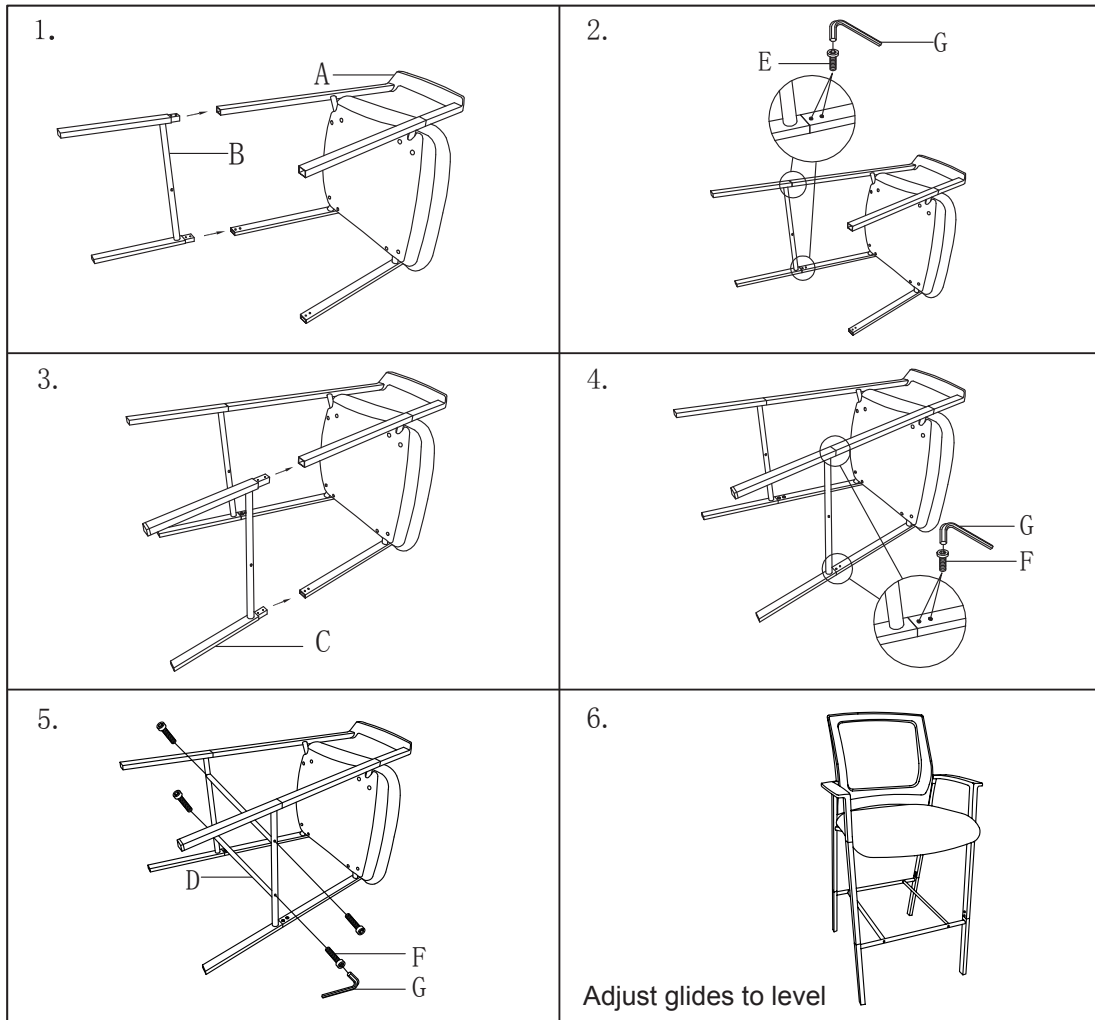

ASSEMBLY INSTRUCTIONS

<p>A.</p> <p>1 PC</p>	<p>E.</p> <p>13 mm 8 PCS</p>
<p>B.</p> <p>1 PC</p>	<p>F.</p> <p>32 mm 2 PCS</p>
<p>C.</p> <p>1 PC</p>	<p>G.</p> <p>1 PC</p>
<p>D.</p> <p>2 PCS</p>	

Model: ALE-ES4614
 Manufactured for/ Hecho para/ Fabriqué pour Alera®/ USSCo,
 1 Parkway North, Suite 100, Deerfield, IL 60015 ©2014 USSCo
 Made in/ Hecho en/ Fabriqué en China
 Product support and parts: 1-800-733-4000
 Ayuda del producto y partes / Support technique et pieces

WARNINGS

- 1.This product should be used by only one person at a time
- 2.Do not use chair as a stepladder
- 3.Use this chair for its intended purpose only.