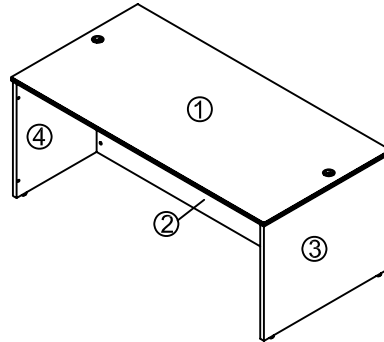

DESK SHELL
Armazón de escritorio

ALE-RN216630

Important:

All parts should be identified and matched up against the parts list. It is advisable to assemble on carpet to avoid scratches.
 DO NOT USE POWER TOOLS TO ASSEMBLE YOUR FURNITURE. POWER TOOLS MAY STRIP OR DAMAGE THE PARTS.

PART Pieza	QTY Cant	ITEM Descripcion	
A	8	DOWEL espiga	
B	15	SCREWBOLT perno tornillo	
C	15	CONNECTOR HOUSING receptaculo conector	
D	2	GROMMET tapa plastica	
E	4	LEVELER regaton	
F	9	PVC-CAP tapa de pvc	
G	6	PVC-CAP tapa de pvc	
H	4	PVC-CAP tapa de pvc	