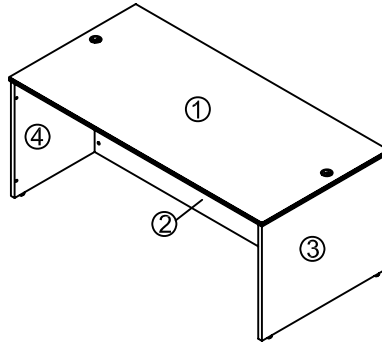

DESK SHELL
Armazón de escritorio

ALE-RN217236

Important:

All parts should be identified and matched up against the parts list. It is advisable to assemble on carpet to avoid scratches.
 DO NOT USE POWER TOOLS TO ASSEMBLE YOUR FURNITURE. POWER TOOLS MAY STRIP OR DAMAGE THE PARTS.

PART Pieza	QTY Cant	ITEM Descripcion	
A	8	DOWEL espiga	
B	15	SCREWBOLT perno tornillo	
C	15	CONNECTOR HOUSING receptaculo conector	
D	2	GROMMET tapa plastica	
E	4	LEVELER regaton	
F	9	PVC-CAP tapa de pvc	
G	6	PVC-CAP tapa de pvc	
H	4	PVC-CAP tapa de pvc	