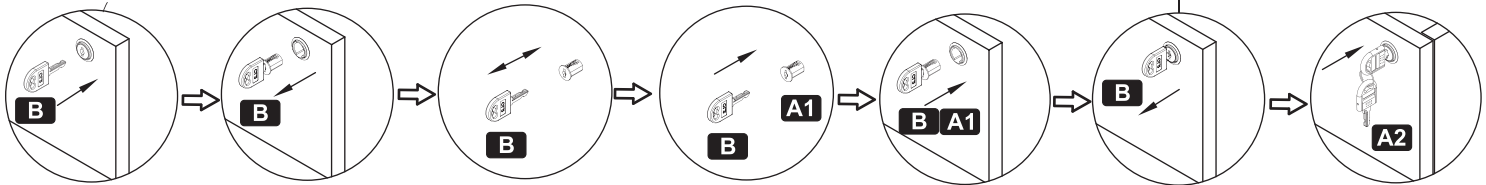

LOCK CORE & KEYS

Cerradura y llaves

ALE-VA501111

| | | | |
|----------|---|---|---------------------------|
| A | 1 |  | Normal key with lock core |
| B | 1 |  | Core removal key |

• The lock core can only be removed when the lock is opened.

• Press the lock core and pull out removal key.

2nd

Product support and parts:
Ayuda del producto y partes: 1-800-733-4000
Support technique et pièces:

06-015/6C

Manufactured for / Hecho para / Fabriqué pour
Alera® / Essendant Co.
One Parkway North, Deerfield, IL 60015
©2015 Essendant Co.
Made in / Hecho en / Fabriqué en China