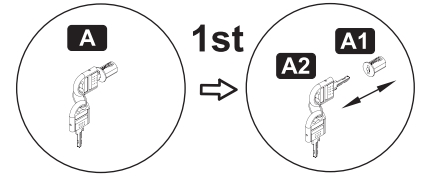

LOCK CORE & KEYS

Cerradura y llaves

ALE-VA501111

| | | | |
|----------|---|---|---------------------------|
| A | 1 |  | Normal key with lock core |
| B | 1 |  | Core removal key |

• The lock core can only be removed when the lock is opened.

• Press the lock core and pull out removal key.

2nd

Product support and parts:
Ayuda del producto y partes: 1-800-733-4000
Support technique et pièces:

06-015/6C

Manufactured for / Hecho para / Fabriqué pour
Alera® / Essendant Co.
One Parkway North, Deerfield, IL 60015
©2015 Essendant Co.
Made in / Hecho en / Fabriqué en China