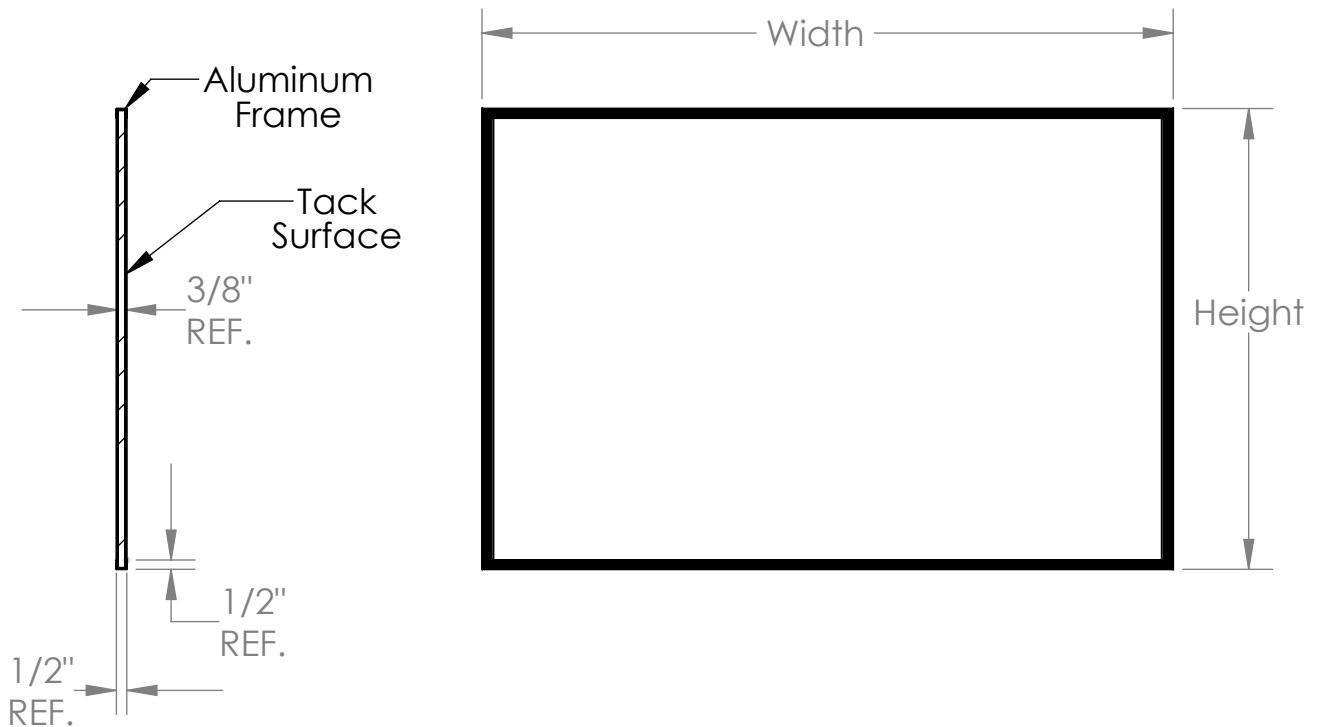

### Materials:

- Framing: Satin anodized 6063-T5 aluminum extrusion.
- Tack surface: 1/32" fine grain natural cork laminated to 3/8" thick fiberboard, with a mylar film backing.

### Features:

- Board hangers are included.
- Aluminum frame is permanently attached to the tack surface.
- Available in the following sizes:  
12"H x 46.5"W, 18"H x 24"W, 24"H x 36"W, 36"H x 46.5"W.
- Available in natural, blue, red, and green cork finishes.
- Board is guaranteed for 10 years.