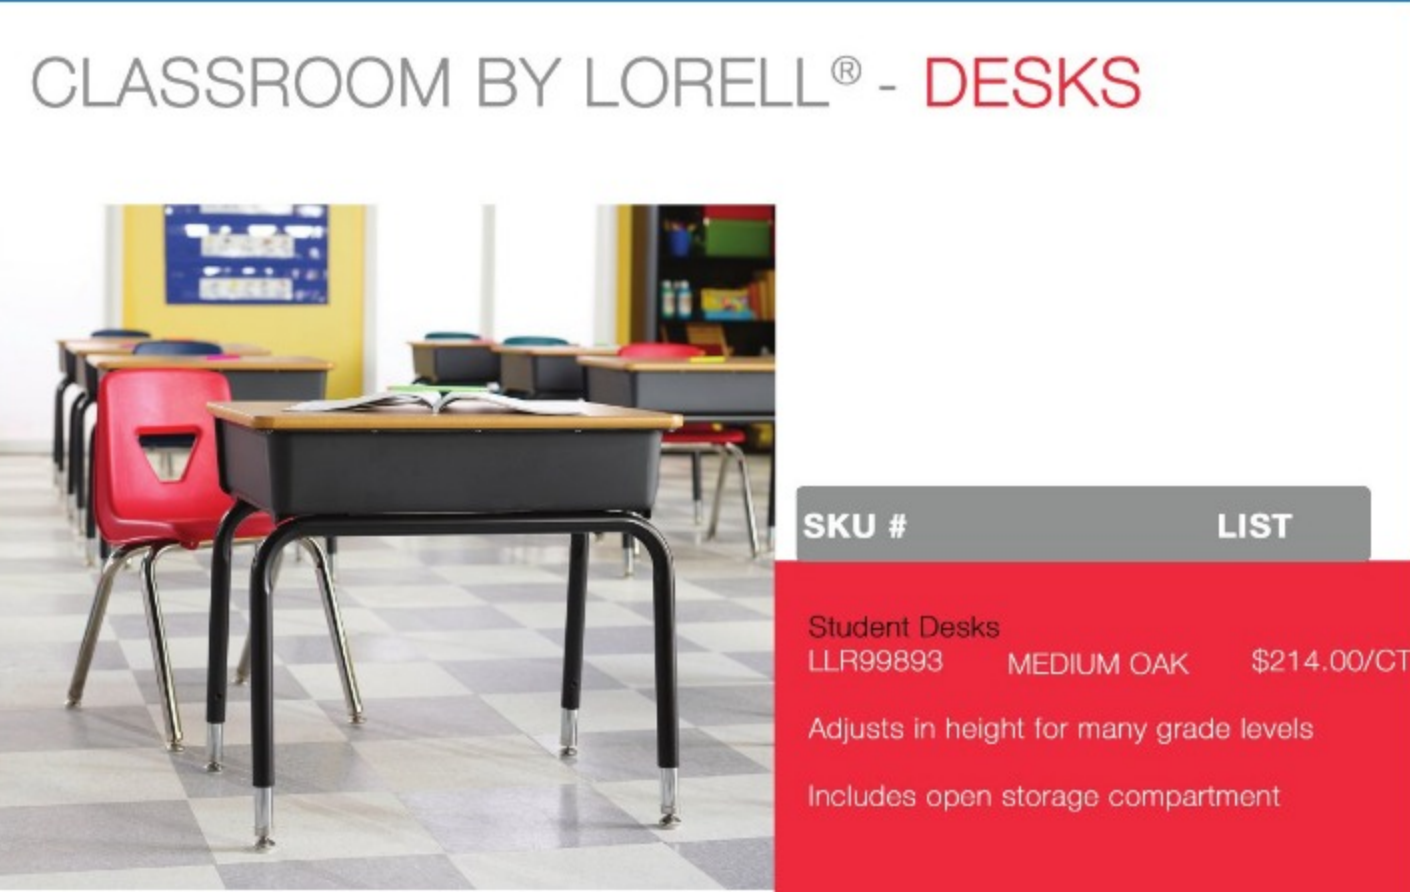

CLASSROOM BY LORELL® - DESKS

SKU #	LIST
Student Desks LLR99893 MEDIUM OAK	$214.00/CT
Adjusts in height for many grade levels	
Includes open storage compartment	

Sold in carton of 2