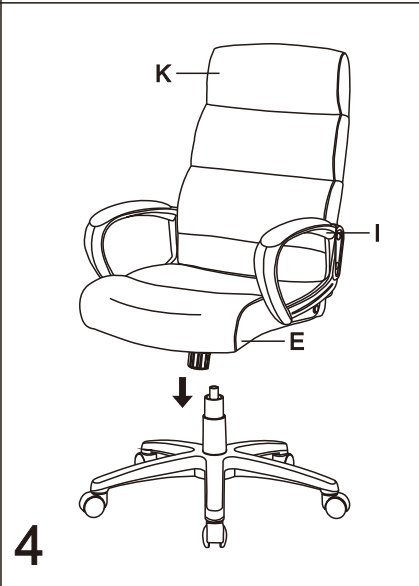

Parts/Pièces/Partes

Installation/Installation/Instalación

A		5	G	 M6x25mm	8
B		1	G1	 M8x25 mm	4
C		1	I		2
D		1	J		8
E		1	K		1
F		1	L	 5#	1

Instructions

CALL US FIRST! DO NOT RETURN TO STORE.

For immediate help with assembly or product information call our toll-free number: **1-888-598-7316** Mon. - Fri. 7am to 7 pm CST. Our staff is ready to provide assistance. Damaged or missing parts ship from our facility in 1-2 business days.