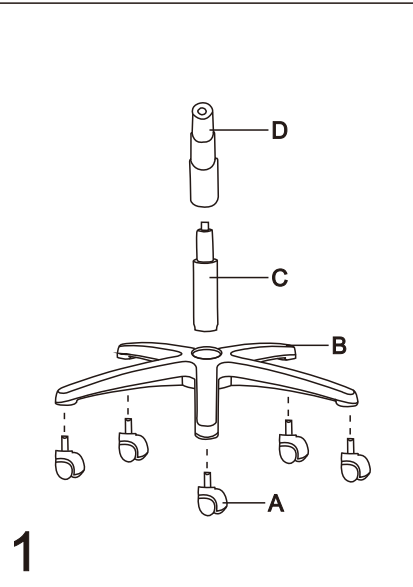

Parts/Pièces/Partes

Installation/Installation/Instalación

A		5	G	 M6x25mm	8
B		1	G1	 M8x25 mm	4
C		1	I		2
D		1	J		8
E		1	K		1
F		1	L	 5#	1

Instructions

CALL US FIRST! DO NOT RETURN TO STORE.

For immediate help with assembly or product information call our toll-free number: **1-888-598-7316** Mon. - Fri. 7am to 7 pm CST. Our staff is ready to provide assistance. Damaged or missing parts ship from our facility in 1-2 business days.