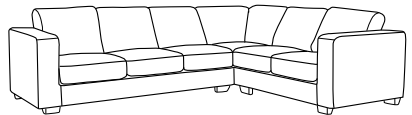

GORDON

SOFA COLLECTION

2 SEATER

161w 94d 87h

2.5 SEATER

182w 94d 87h

3 SEATER

222w 94d 87h

3.5 SEATER GRAND GORDON

250w 99d 87h

2 SEATER + CORNER + 2 SEATER

235w 235w 94d 87h

3 SEATER + CORNER + 2 SEATER

296w 235w 94d 87h

3 SEATER + CORNER + 3 SEATER

296w 296w 94d 87h

ARMCHAIR

100w 94d 87h

OTTOMAN

118w 68d 47h

FEATURES & BENEFITS

- Available as a chair, 2, 2.5, 3 seater, modular and ottoman.
- Shown in Cat 27 natural leather.
- Available in a range of leather and colour options.
- Pocket spring seating with standard foam.
- Zig zag spring seat support.
- Fibre filled back cushions.
- Kiln dried hardwood frame.
- Timber stained chocolate feet.
- 5 year frame warranty.
- 3 year leather and foam warranty.
- Made in Vietnam.