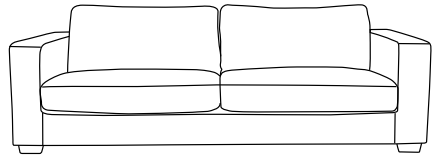

GORDON

SOFA COLLECTION

2 SEATER

161w 94d 87h

2.5 SEATER

182w 94d 87h

3 SEATER

222w 94d 87h

3.5 SEATER GRAND GORDON

250w 99d 87h

2 SEATER + CORNER + 2 SEATER

235w 235w 94d 87h

3 SEATER + CORNER + 2 SEATER

296w 235w 94d 87h

3 SEATER + CORNER + 3 SEATER

296w 296w 94d 87h

ARMCHAIR

100w 94d 87h

OTTOMAN

118w 68d 47h

FEATURES & BENEFITS

- Available as a chair, 2, 2.5, 3 seater, modular and ottoman.
- Shown in Cat 27 natural leather.
- Available in a range of leather and colour options.
- Pocket spring seating with standard foam.
- Zig zag spring seat support.
- Fibre filled back cushions.
- Kiln dried hardwood frame.
- Timber stained chocolate feet.
- 5 year frame warranty.
- 3 year leather and foam warranty.
- Made in Vietnam.