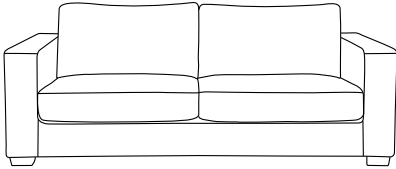

GORDON

SOFA COLLECTION

2 SEATER

161w 94d 87h

2.5 SEATER

182w 94d 87h

3 SEATER

222w 94d 87h

3.5 SEATER GRAND GORDON

250w 99d 87h

2 SEATER + CORNER + 2 SEATER

235w 235w 94d 87h

3 SEATER + CORNER + 2 SEATER

296w 235w 94d 87h

3 SEATER + CORNER + 3 SEATER

296w 296w 94d 87h

ARMCHAIR

100w 94d 87h

OTTOMAN

118w 68d 47h

FEATURES & BENEFITS

- Available as a chair, 2, 2.5, 3 seater, modular and ottoman.
- Shown in Cat 27 natural leather.
- Available in a range of leather and colour options.
- Pocket spring seating with standard foam.
- Zig zag spring seat support.
- Fibre filled back cushions.
- Kiln dried hardwood frame.
- Timber stained chocolate feet.
- 5 year frame warranty.
- 3 year leather and foam warranty.
- Made in Vietnam.