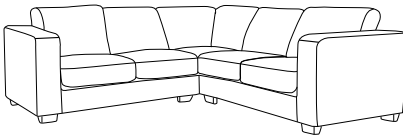

GORDON

SOFA COLLECTION

2 SEATER

161w 94d 87h

2.5 SEATER

182w 94d 87h

3 SEATER

222w 94d 87h

3.5 SEATER GRAND GORDON

250w 99d 87h

2 SEATER + CORNER + 2 SEATER

235w 235w 94d 87h

3 SEATER + CORNER + 2 SEATER

296w 235w 94d 87h

3 SEATER + CORNER + 3 SEATER

296w 296w 94d 87h

ARMCHAIR

100w 94d 87h

OTTOMAN

118w 68d 47h

FEATURES & BENEFITS

- Available as a chair, 2, 2.5, 3 seater, modular and ottoman.
- Shown in Cat 27 natural leather.
- Available in a range of leather and colour options.
- Pocket spring seating with standard foam.
- Zig zag spring seat support.
- Fibre filled back cushions.
- Kiln dried hardwood frame.
- Timber stained chocolate feet.
- 5 year frame warranty.
- 3 year leather and foam warranty.
- Made in Vietnam.