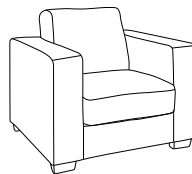

GORDON

SOFA COLLECTION

2 SEATER

161w 94d 87h

2.5 SEATER

182w 94d 87h

3 SEATER

222w 94d 87h

3.5 SEATER GRAND GORDON

250w 99d 87h

2 SEATER + CORNER + 2 SEATER

235w 235w 94d 87h

3 SEATER + CORNER + 2 SEATER

296w 235w 94d 87h

3 SEATER + CORNER + 3 SEATER

296w 296w 94d 87h

ARMCHAIR

100w 94d 87h

OTTOMAN

118w 68d 47h

FEATURES & BENEFITS

- Available as a chair, 2, 2.5, 3 seater, modular and ottoman.
- Shown in Cat 27 natural leather.
- Available in a range of leather and colour options.
- Pocket spring seating with standard foam.
- Zig zag spring seat support.
- Fibre filled back cushions.
- Kiln dried hardwood frame.
- Timber stained chocolate feet.
- 5 year frame warranty.
- 3 year leather and foam warranty.
- Made in Vietnam.