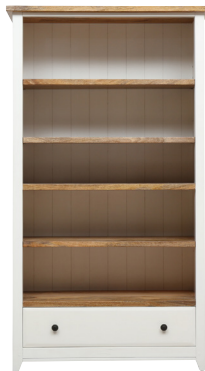

Self assembly

FIND YOUR NEAREST LOCATION OR SHOP ONLINE AT

ozdesignfurniture.com.au

MANGO CREEK

bedroom collection

BED

Queen 170w 233d 122h
King 210w 233d 122h

BEDSIDE

45w 45d 67h

SIDE TABLE

60w 60d 45h

TALLBOY

61w 40d 105h

DRESSER

146w 50d 80h

NEST OF TABLES

56w 44d 55h

SHELF UNIT

102w 41d 181h

DESK

140w 60d 78h