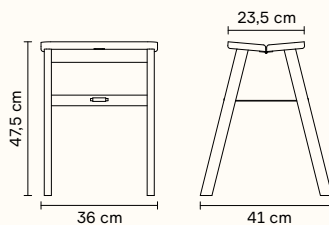

アングル フォルダブルスツール (オーク)

Material: オーク材 (無垢)、レザー (ナチュラル)

Finish: ナチュラルオイル塗装

Origin: ヨーロッパ

Product no: 2150

Details: W:36cm, D:41cm, H:47.5cm

Price: ¥45,000

アングル フォルダブルスツール (ホワイトオーク)

Material: オーク材 (無垢)、レザー (ナチュラル)

Finish: ホワイトオイル塗装

Origin: ヨーロッパ

Product no: 2152

Details: W:36cm, D:41cm, H:47.5cm

Price: ¥45,000