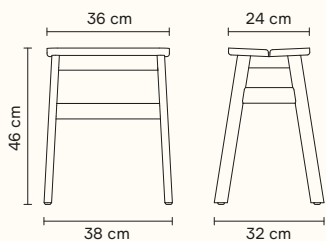

Origin: ヨーロッパ

Product no: 5101

Details: W:38cm, D:32cm, H:46cm

Price: 販売中止

Angle Standard Stool

by Herman Studio

Angle Standard Bar Stool

by Herman Studio