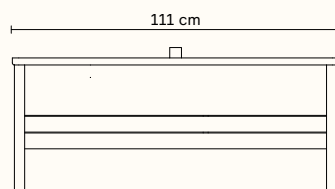

Origin: ヨーロッパ

Product no: 2136

Details: W:111cm, D:35cm, H:45cm

Price: 販売中止

A Line Storage Bench 111

by Herman Studio

A Line Laundry Box

by Herman Studio