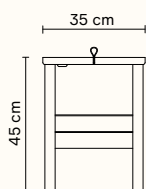

Origin: ヨーロッパ

Product no: 2136

Details: W:111cm, D:35cm, H:45cm

Price: 販売中止

A Line Storage Bench 111

by Herman Studio

A Line Laundry Box

by Herman Studio