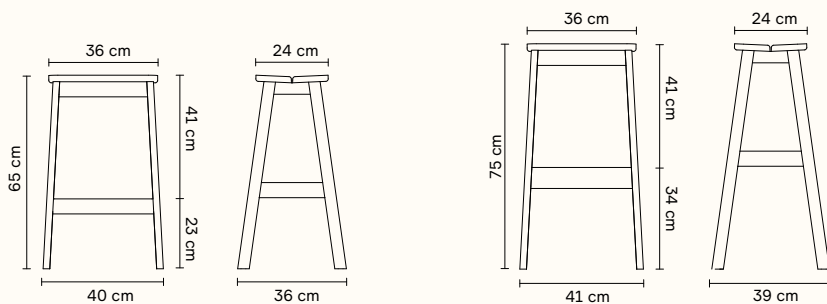

Origin: ヨーロッパ

Product no: 5101

Details: W:38cm, D:32cm, H:46cm

Price: 販売中止

Angle Standard Stool

by Herman Studio

Angle Standard Bar Stool

by Herman Studio