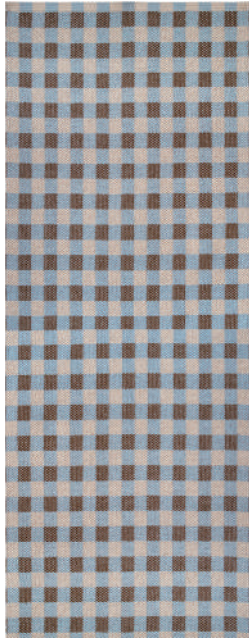

Blue (ブルー)

7340101909806

13-3518010

JAN:

Apple (アップル)

7340101910925

IN & OUTDOOR RUG PLASTIC FOIL : Poppy

Product Image