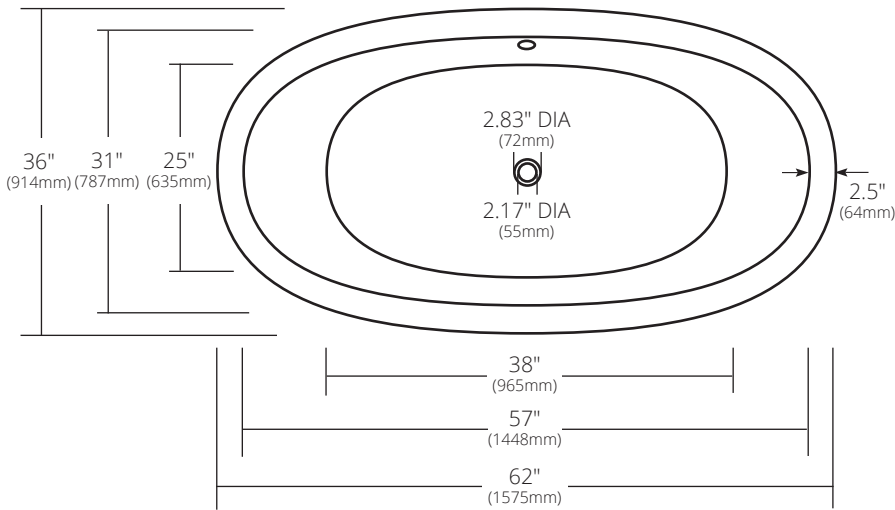

SPECIFICATIONS

62" AVALON

NativeStone® Collection

TOP VIEW

SIDE VIEW

- NST6236-A Ash
- NST6236-S Slate
- NST6236-P Pearl
- NST6236-E Earth

PRODUCT DETAILS

- 62" x 36" x 21" OD (1575mm x 914mm x 533mm)
- 2.17" (55mm) drain opening
- 2.5" (64mm) overflow hole
- Capacity: 65 gallons
- Weight: 550lbs
- Sealed with impermeable nano sealer
- Handcrafted from sustainable NativeStone®

INSTALLATION

- Freestanding bathtub

COORDINATING PRODUCTS

- Push to Seal Bath Waste & Overflow: DR290
- NativeStone® Sealer

STANDARDS COMPLIANCE

- UPC/cUPC compliant

IMPORTANT

Do NOT use tape or other adhesives on NativeStone® as it may remove the sealer.

Due to the handcrafted nature of this product, it will vary in finish, texture, and other details. Dimensions may vary up to .25" (6mm).