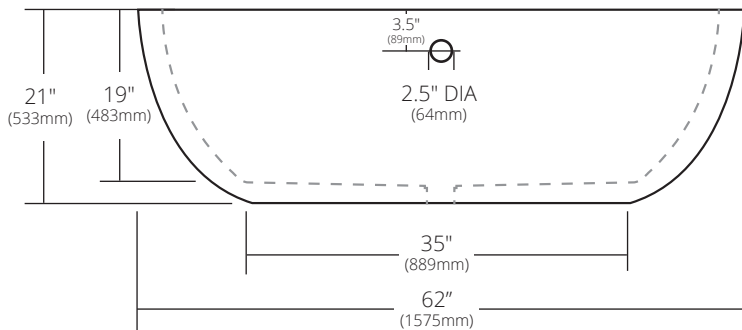

SPECIFICATIONS

62" AVALON

NativeStone® Collection

TOP VIEW

SIDE VIEW

- NST6236-A Ash
- NST6236-S Slate
- NST6236-P Pearl
- NST6236-E Earth

PRODUCT DETAILS

- 62" x 36" x 21" OD (1575mm x 914mm x 533mm)
- 2.17" (55mm) drain opening
- 2.5" (64mm) overflow hole
- Capacity: 65 gallons
- Weight: 550lbs
- Sealed with impermeable nano sealer
- Handcrafted from sustainable NativeStone®

INSTALLATION

- Freestanding bathtub

COORDINATING PRODUCTS

- Push to Seal Bath Waste & Overflow: DR290
- NativeStone® Sealer

STANDARDS COMPLIANCE

- UPC/cUPC compliant

IMPORTANT

Do NOT use tape or other adhesives on NativeStone® as it may remove the sealer.

Due to the handcrafted nature of this product, it will vary in finish, texture, and other details. Dimensions may vary up to .25" (6mm).