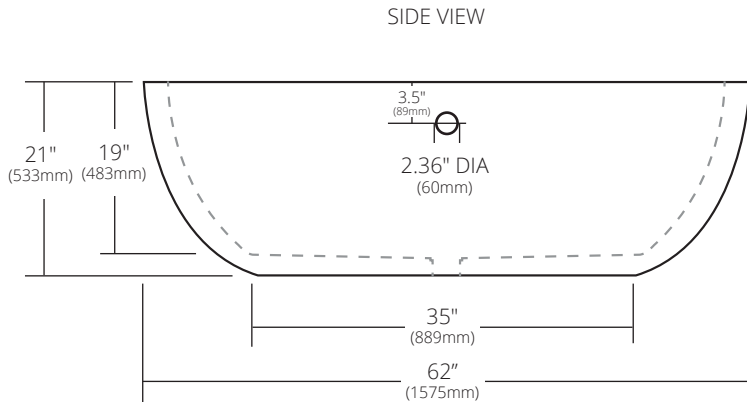

SPECIFICATIONS

62" AVALON

NativeStone® Collection

- NST6236-A Ash
- NST6236-S Slate
- NST6236-P Pearl
- NST6236-E Earth

PRODUCT DETAILS

- 62" x 36" x 21" OD (1575mm x 914mm x 533mm)
- 2.17" (55mm) drain opening
- 2.5" (64mm) overflow hole
- Capacity: 65 gallons
- Weight: 550lbs
- Sealed with impermeable nano sealer
- Handcrafted from sustainable NativeStone®

INSTALLATION

- Freestanding bathtub

COORDINATING PRODUCTS

- Push to Seal Bath Waste & Overflow: DR290
- NativeStone Sealer®

STANDARDS COMPLIANCE

- UPC/cUPC compliant

IMPORTANT

Do NOT use tape or other adhesives on NativeStone® as it may remove the sealer.

Due to the handcrafted nature of this product, it will vary in finish, texture, hammering, and other details. Dimensions may vary up to ¼" (6mm). We strongly recommend waiting for the actual product before making any installation cuts.