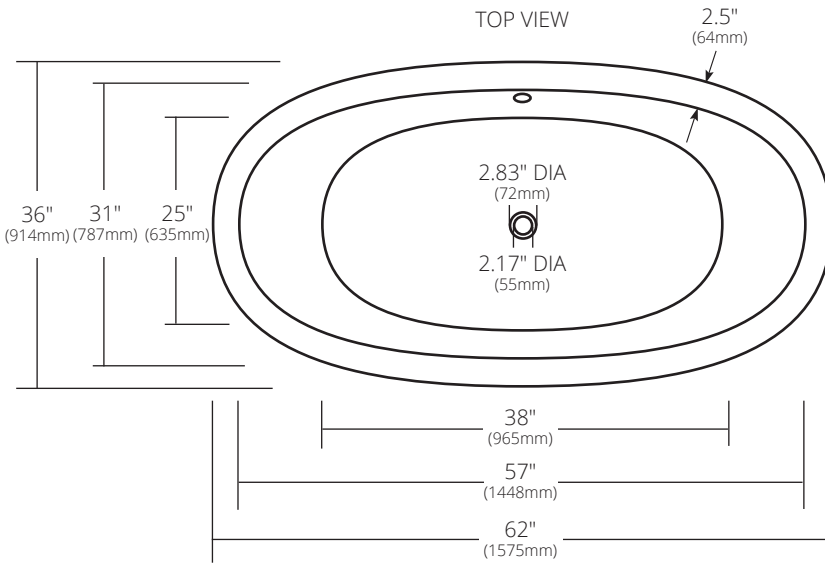

SPECIFICATIONS

62" AVALON

NativeStone® Collection

- NST6236-A Ash
- NST6236-S Slate
- NST6236-P Pearl
- NST6236-E Earth

PRODUCT DETAILS

- 62" x 36" x 21" OD (1575mm x 914mm x 533mm)
- 2.17" (55mm) drain opening
- 2.5" (64mm) overflow hole
- Capacity: 65 gallons
- Weight: 550lbs
- Sealed with impermeable nano sealer
- Handcrafted from sustainable NativeStone®

INSTALLATION

- Freestanding bathtub

COORDINATING PRODUCTS

- Push to Seal Bath Waste & Overflow: DR290
- NativeStone Sealer®

STANDARDS COMPLIANCE

- UPC/cUPC compliant

IMPORTANT

Do NOT use tape or other adhesives on NativeStone® as it may remove the sealer.

Due to the handcrafted nature of this product, it will vary in finish, texture, hammering, and other details. Dimensions may vary up to ¼" (6mm). We strongly recommend waiting for the actual product before making any installation cuts.