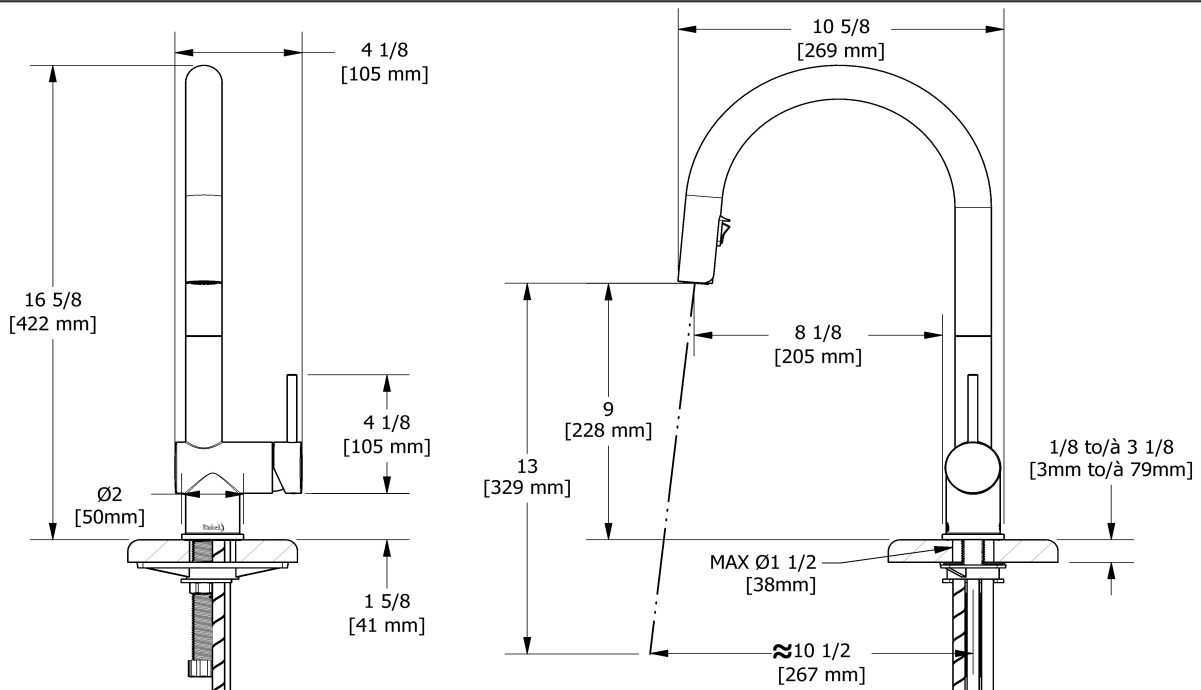

Certifications

- CSA B125.1
- NSF/ANSI standard 61 and 372
- ASME A112.18.1

UPC®

Sizes, models and finishes may differ from those presented.

Warranty

This **Riobel Inc.** product you have purchased carries a Limited Lifetime Warranty on the chrome, PVD finish, blacks and all working parts and is guaranteed from the initial purchase date against all manufacturing defects. All other finishes, including plastic components, are guaranteed for one year. All electric and/or electronic parts are covered by a 5-year limited warranty.

Customer Service

Ontario, West Canada : 888-287-5354 Quebec, Maritimes, United States : 866-473-8442

2020.04.10