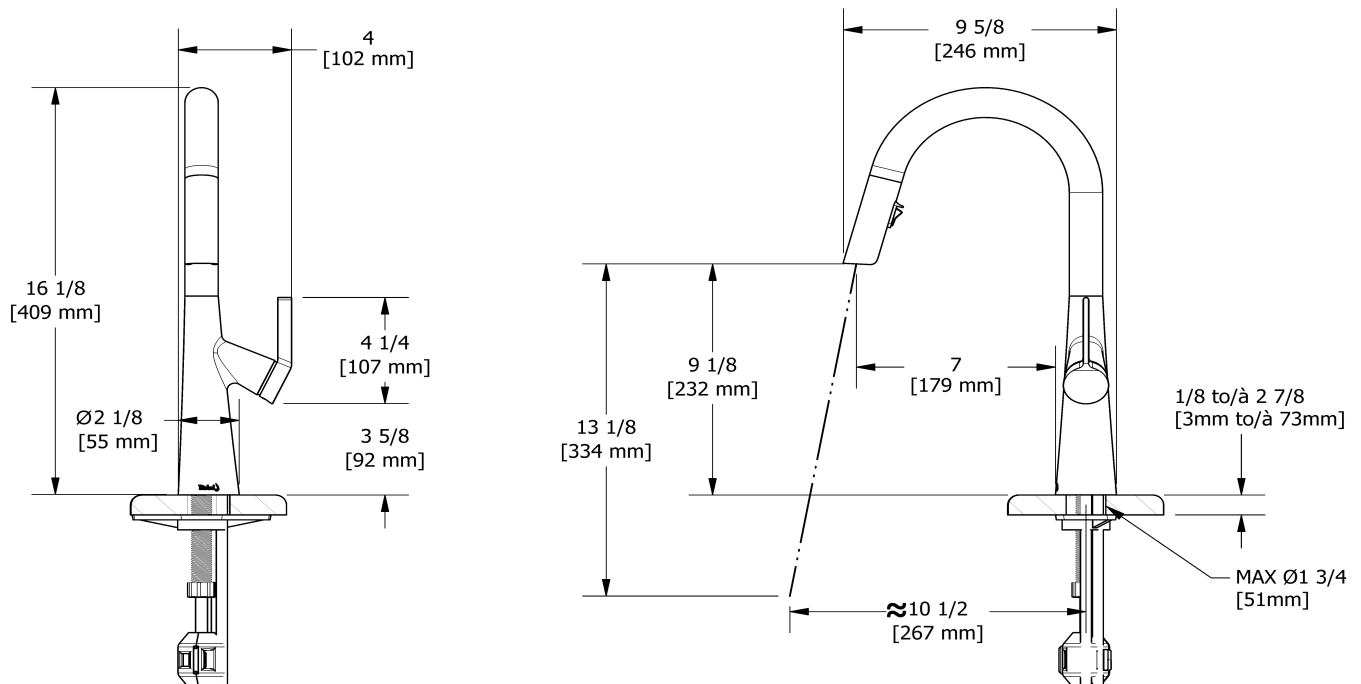

Certifications

- CSA B125.1
- NSF/ANSI standard 61 and 372
- ASME A112.18.1

Sizes, models and finishes may differ from those presented.

Warranty

This Riobel Inc. product you have purchased carries a Limited Lifetime Warranty on the chrome, PVD finish, blacks and all working parts and is guaranteed from the initial purchase date against all manufacturing defects. All other finishes, including plastic components, are guaranteed for one year. All electric and/or electronic parts are covered by a 5-year limited warranty.

Customer Service

Ontario, West Canada : 888-287-5354 Quebec, Maritimes, United States : 866-473-8442

2020.04.11