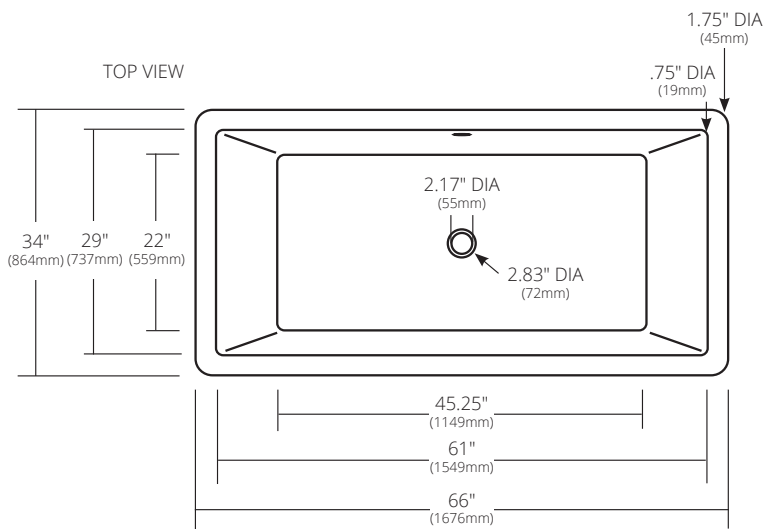

SPECIFICATIONS

MENDOCINO

NativeStone® Collection

NST6634-A Ash
 NST6634-S Slate
 NST6634-P Pearl
 NST6634-E Earth

PRODUCT DETAILS

- 66" x 34" x 23" OD (1676mm x 864mm x 584mm)
- 2.17" (55mm) drain opening
- 2.36" (60mm) overflow hole
- Capacity: 88 gallons
- Weight: 788lbs
- Sealed with impermeable nano sealer
- Handcrafted from sustainable NativeStone®

INSTALLATION

- Freestanding bathtub

COORDINATING PRODUCTS

- Push to Seal Bath Waste & Overflow: DR290
- NativeStone® Shield

STANDARDS COMPLIANCE

- UPC/cUPC compliant

IMPORTANT

Do NOT use tape or other adhesives on NativeStone® as it may remove the sealer.

Due to the handcrafted nature of this product, it will vary in finish, texture, and other details. Dimensions may vary up to ¼" (6mm). We strongly recommend waiting for the actual product before making any installation cuts.