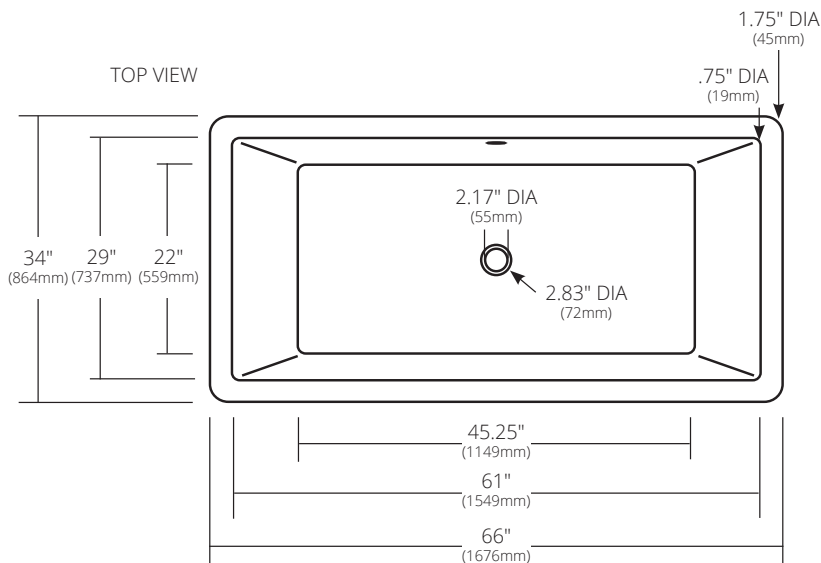

SPECIFICATIONS

MENDOCINO

NativeStone® Collection