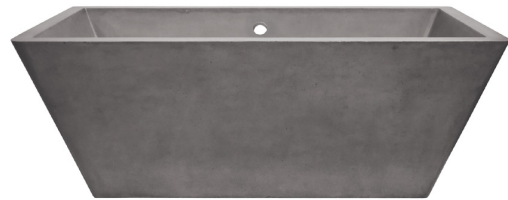

### MENDOCINO

NativeStone® Collection

NST6634-A Ash  
 NST6634-S Slate  
 NST6634-P Pearl  
 NST6634-E Earth

#### PRODUCT DETAILS

- 66" x 34" x 23" OD (1676mm x 864mm x 584mm)
- 2.17" (55mm) drain opening
- 2.36" (60mm) overflow hole
- Capacity: 88 gallons
- Weight: 788lbs
- Sealed with impermeable nano sealer
- Handcrafted from sustainable NativeStone®