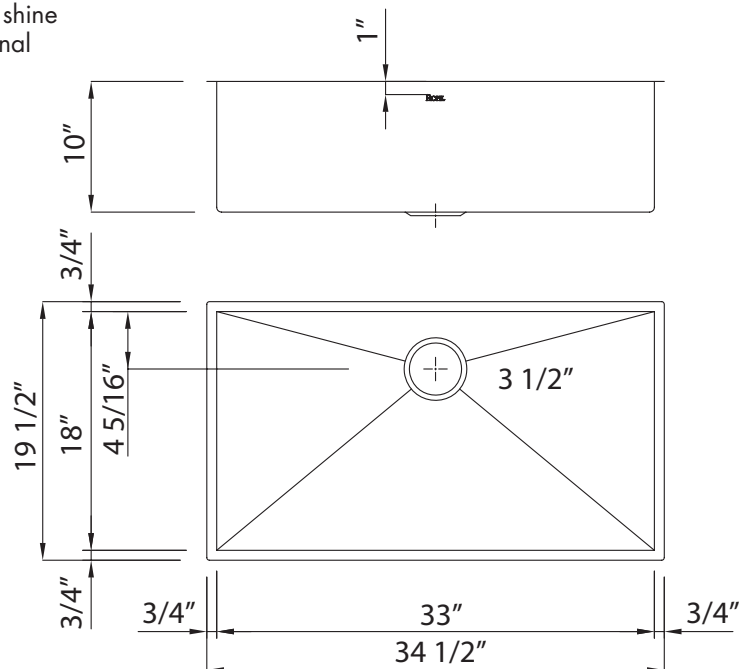

WARRANTY

- Limited Lifetime on manufacturer defects

Consult your local ROHL showroom for additional information and specifications. For complete warranty details and a list of showrooms, go to www.rohlhome.com.