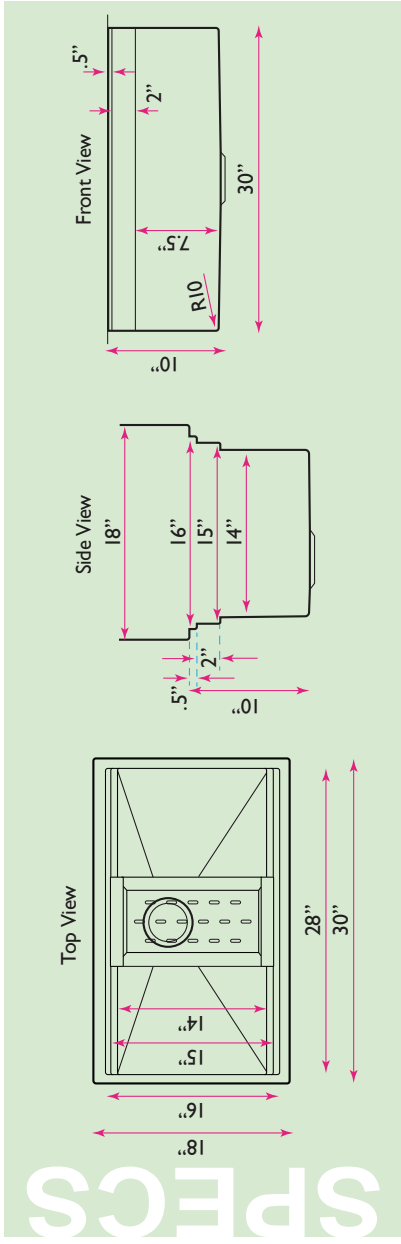

Pro Series Collection

30 Inch Large Prep Station Single Bowl Undermount
Stainless Steel Kitchen Sink (Small Radius)

Nantucket

model:

SR-PS-3018-16

www.NantucketSinksUSA.com
info@nantucketsinksusa.com

SPFCS

OVERALL DIMENSIONS	INTERIOR BOWL	INTERIOR LEDGE DIMENSIONS	BOWL DEPTH	BOTTOM GRID
30" x 18" x 10"	28" x 14"	28" x 16"; 28" x 15"	10"	Included

FEATURES:

- Premium 304, 16 gauge stainless steel kitchen sink
- Colander drain, colander, cutting board and grid included
- Colander (fits 15" ledge)
- Cutting board (fits 16" ledge)
- Brushed satin finish
- Limited lifetime manufacturer's warranty
- Insulated to reduce condensation
- Rubber padding is applied for noise reduction
- Undermount installation