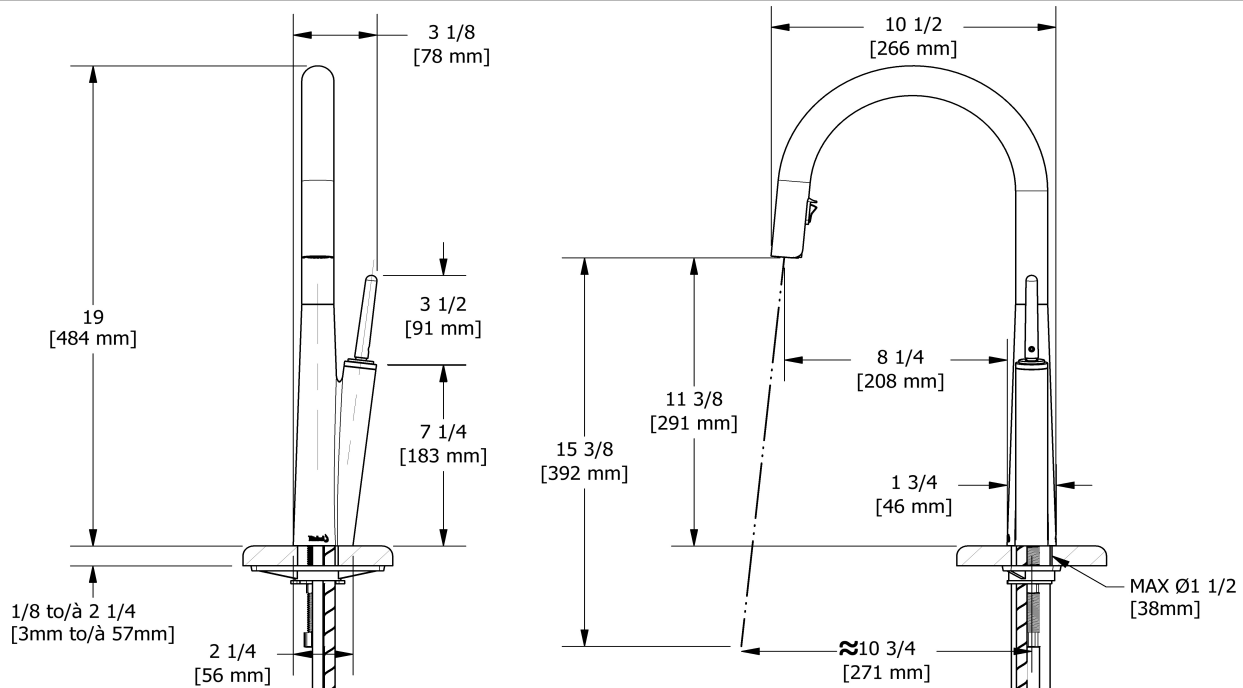

Certifications

- CSA B125.1
- NSF/ANSI standard 61 and 372
- ASME A112.18.1

Sizes, models and finishes may differ from thoses presented.

Warranty

This **Riobel Inc.** product you have purchased carries a Limited Lifetime Warranty on the chrome, PVD finish, blacks and all working parts and is guaranteed from the initial purchase date against all manufacturing defects. All other finishes, including plastic components, are guaranteed for one year. All electric and/or electronic parts are covered by a 5-year limited warranty.

Customer Service

Ontario, West Canada : 888-287-5354 Quebec, Maritimes, United States : 866-473-8442

2020.04.10