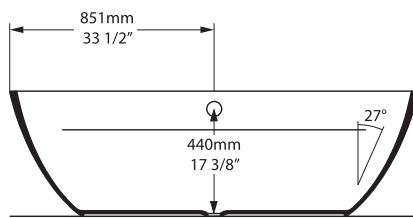

Section BB Shown with K40 waste kit

Section AA