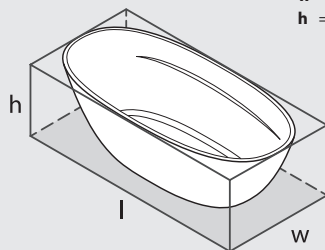

*All measurements subject to +/-5% tolerance

l = 1702mm / 67"
w = 793mm / 31 1/4"
h = 528mm / 20 3/4"