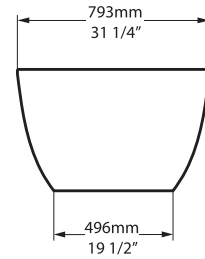

Terrassa

TER-N-xx-OF / TER-N-xx-NO

volcanic limestone baths

Top view

Front view

Side view

Section BB Shown with K40 waste kit

Section AA

Section BB Shown with K51 waste kit

*All measurements subject to +/-5% tolerance

l = 1702mm / 67"
w = 793mm / 31 1/4"
h = 528mm / 20 3/4"

- 833 lbs 80 1/4 US gal
- 527 lbs 43 1/2 US gal
- 163 lbs 0 US gal

.dwg | .dxf | .skp www.vandabaths.com

VA/1181/06/Jan19