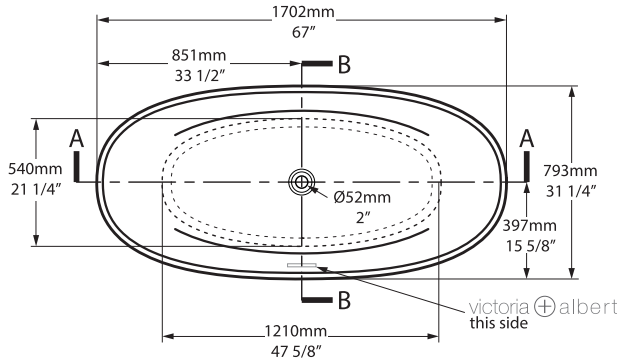

Terrassa

TER-N-xx-OF / TER-N-xx-NO

volcanic limestone baths

Top view

Front view

Side view

Section BB Shown with K40 waste kit

Section AA

Section BB Shown with K51 waste kit

*All measurements subject to +/-5% tolerance

l = 1702mm / 67"
w = 793mm / 31 1/4"
h = 528mm / 20 3/4"

- 833 lbs 80 1/4 US gal
- 527 lbs 43 1/2 US gal
- 163 lbs 0 US gal

.dwg | .dxf | .skp www.vandabaths.com

VA/1181/06/Jan19