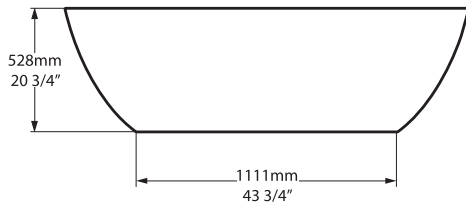

Terrassa

TER-N-xx-OF / TER-N-xx-NO

volcanic limestone baths

Top view

Front view

Side view

Section BB Shown with K40 waste kit

Section AA

Section BB Shown with K51 waste kit

*All measurements subject to +/-5% tolerance

l = 1702mm / 67"
w = 793mm / 31 1/4"
h = 528mm / 20 3/4"

- 833 lbs 80 1/4 US gal
- 527 lbs 43 1/2 US gal
- 163 lbs 0 US gal

.dwg | .dxf | .skp www.vandabaths.com

VA/1181/06/Jan19