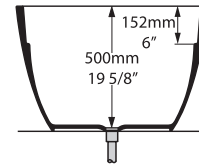

Section BB Shown with K40 waste kit