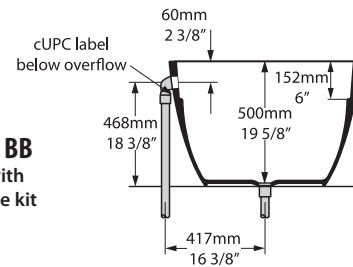

Section BB Shown with K51 waste kit