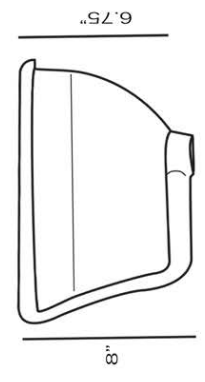

**Great Point Collection**  
 Vitreous China Bath Undermount Sinks

**MODEL:**  
**UM-18x12-W**

TOP VIEW

SIDE VIEW

Overall Dimensions	Large Bowl	Interior Depth	Exterior Depth	Reverse Model
20.5 x 14.25"	18.375 x 12.25"	6.75"	8"	NA

**FEATURES**

- Nominal Dimensions - actual may vary by 1/4"
- Template not included - custom template required
- Vitreous China undermount with porcelain enamel glaze
- Limited Manufacturers Warranty
- With Overflow