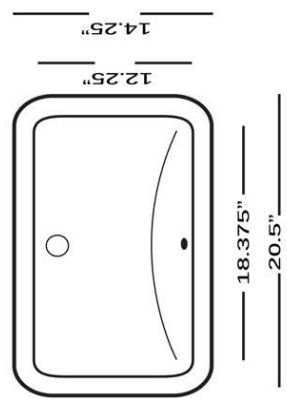

**Great Point Collection**  
 Vitreous China Bath Undermount Sinks

**MODEL:**  
**UM-18x12-W**

TOP VIEW

SIDE VIEW

Overall Dimensions	Large Bowl	Interior Depth	Exterior Depth	Reverse Model
20.5 x 14.25"	18.375 x 12.25"	6.75"	8"	NA

**FEATURES**

- Nominal Dimensions - actual may vary by 1/4"
- Template not included - custom template required
- Vitreous China undermount with porcelain enamel glaze
- Limited Manufacturers Warranty
- With Overflow