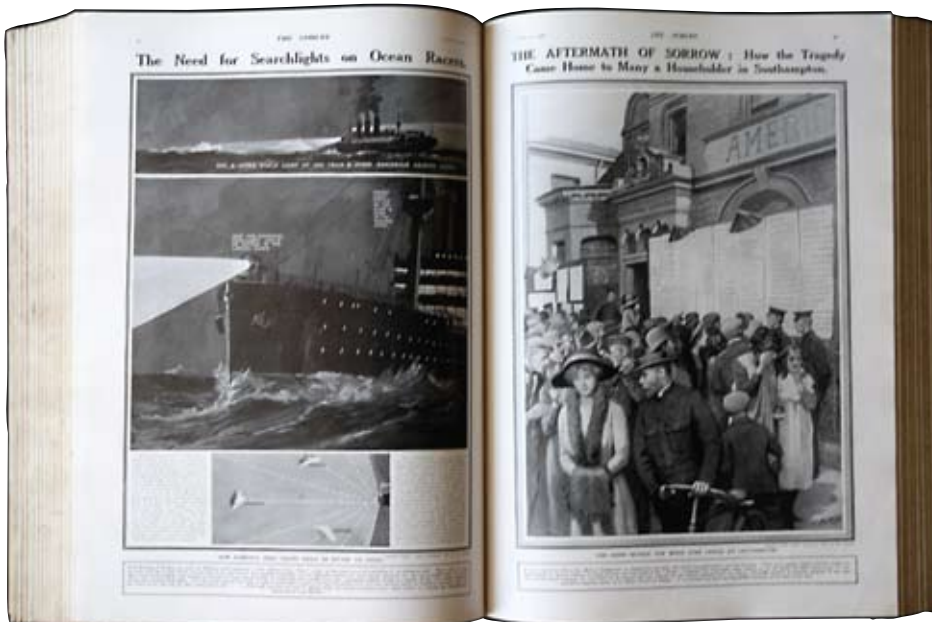

"THE WOMEN AND CHILDREN FIRST" - How the Passengers and Crew Faced the Situation on the "Titanic."

Lot. 5303

B

“THE SPHERE. An Illustrated Newspaper for the Home”, Complete 1912 year bound in two (2) volumes: January-June & July-December 1912. Including the 20 April 1912, 27 April 1912, 4 May 1912 and 11 May 1912 issues concerning the TITANIC DISASTER. The 27 April 1912 issue is entitled “HOW THE TITANIC WENT DOWN” bearing a paper boy holding the headline “The Modern Messenger of Death”. Several double-page and full-page photographs, illustrations, diagrams, artist sketches along with analysis eye witness and rescue testimonies concerning TITANIC wreck and a SPECIAL TWELVE PAGE SUPPLEMENT with full-page and half-page photographs and illustrations. Possibly the most extensive post-disaster coverage produced by any contemporary publication. Numerous illustrations and articles throughout the world within the two volumes. Half bound black leather & cloth boards, title gilt. Slightly rubbed board edges, joint and spine head & tail. Rubbed cloth on one vol. Interior in Excellent condition. Only the 27 April 1912 issue was sold for 500\$ on 15 April 2012 <http://www.bonhams.com/auctions/19599/lot/2039/> Very heavy Lot. (~30kg). Enquire for shipping costs.