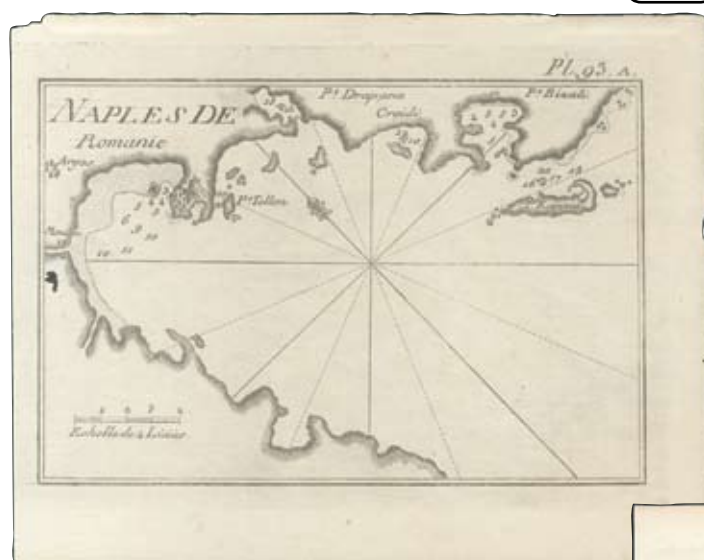

Lot. 5066

M

“NAPLES DE Romanie” Copper engraving by Joseph Roux, prob. from “Recueil des principaux plans des Ports et Rades de la Mer Mediterranee esraits de ma carte en 12 feuilles”, editions 1764, 17779, 1795. Pl.93.A, Engr.Dim: 19.2x12.5. One worm hole otherwise in very fine condition. NOT IN Zacharakis catal.

Starting Price: 50 €

Lot. 5067

M

“PLAN DU PORT DE ZEA sur l'Isle de ce nom”

Copper engraving by Joseph Roux, from Recueil des principaux plans des Ports et Rades de la Mer Mediterranee esraits de ma carte en 12 feuilles”, editions 1764, 17779, 1795. Pl.99, Engr.Dim: 19.2x12.4. Very good condition, slight browning stains. Zacharakis 3029

Starting Price: 50 €