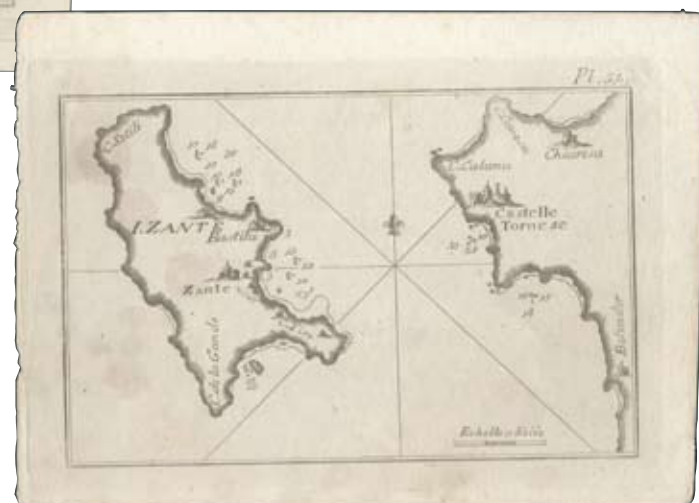

Starting Price: 120 €

Lot. 5058

M

“A NEW CHART OF THE ARCHIPELAGO - Corrected by Ion. Gaudy - Sm. Parker sculpt” copper engr. map by Seller J. in “The English Pilot-The Second Book” 1734 ed. Rare chart showing detailed ship routes and anchorages along Aegean coastline. Dim. 55x47cm. Folded horiz. as issued. In Very Fine Condition.

Starting Price: 30 €

Lot. 5069 **M**
 "IMPERIUM CAROLI MAGNI OCCIDENTIS IMPERATORIS ad finem SAECULI POST CHRISTUM VIII"
 copper engraved map by J. Blair published circa 1773 in "Chronological History of the World" Th. Kitchen. Depicting the Empire of Charlemagne in the 8th century. Beautifully handcoloured, with decorative title cartouche, Dim. 59x44cm. Very Fine condition
Starting Price: 150 €

Lot. 5070 **M**
 "A MAP of EPIRUS, THESSALY, AND ACHAIA."
 copper engraved map by Hooke N. from "THE ROMAN HISTORY FROM THE Building of Rome to the Ruin of the Commonwealth" Vol.V Plate VII, printed by James Bettenham, London 1766. Illustrating ancient provinces, major towns and placenames. In Very Fine condition missing left margin. Dim. 29x22cm. Ref. Zacharakis 1678/1099.
Starting Price: 60 €