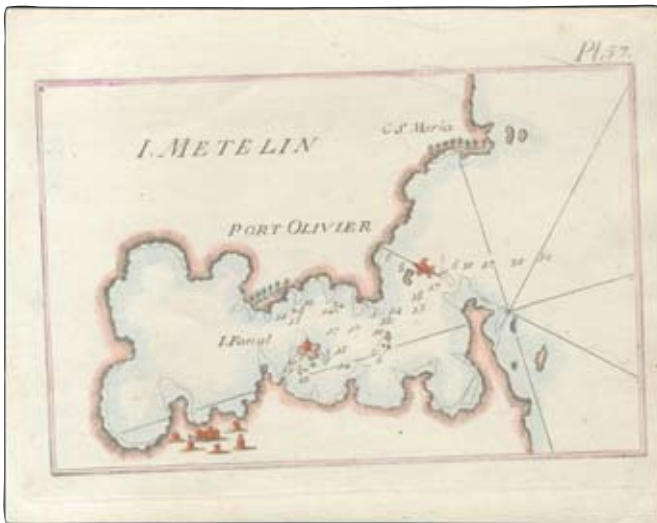

Lot. 5076

M

“I. METELIN” J. Roux 1779 from “Receuil des principaux plans des Ports et Rades de la Mer Mediterranee estraits de ma carte en 12 feuilles” by J.J. Allezard, Pl.57, ed.1779. Outline coloured copper engraved map, Dim.: 19.5x13cm. Very Fine Condition. Zacharakis 3001/1975

Starting Price: 40 €