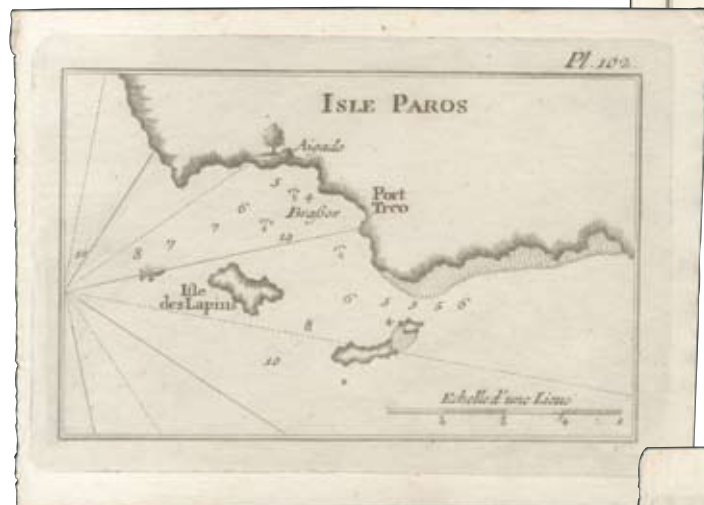

Lot. 5071

M

“ISLE PAROS” J. Roux 1779 from “Recueil des principaux plans des Ports et Rades de la Mer Mediterranee esraits de ma carte en 12 feuilles” by J.J. Allezard, Pl.102, ed.1779. Copper engraved map, Dim.: 19.5x13cm. Very Fine condition. Zacharakis 3032/1994

Starting Price: 40 €

Lot. 5072

M

“I.ZANTE” J. Roux 1779 from “Recueil des principaux plans des Ports et Rades de la Mer Mediterranee esraits de ma carte en 12 feuilles” by J.J. Allezard, Pl.51, ed.1779.

Copper engraved map, Dim.: 19x13.5cm. Spots prob. caused by water. Zacharakis 2993/1969

Starting Price: 30 €