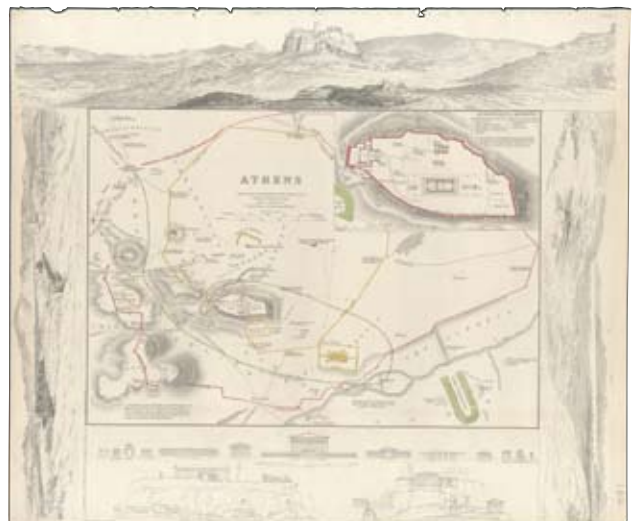

Starting Price: 27 €

**Lot. 5163****M**

Map entitled "ATHENS" engraved map depicting Acropolis area plan, handcoloured including 2 views of the Acropolis and drawings of 13 structures, by W.B. Clarke in World Atlas "Maps of the Society for the Diffusion of Useful Knowledge" London, Chapman and Hall 1844. Dim: 41x34cm.