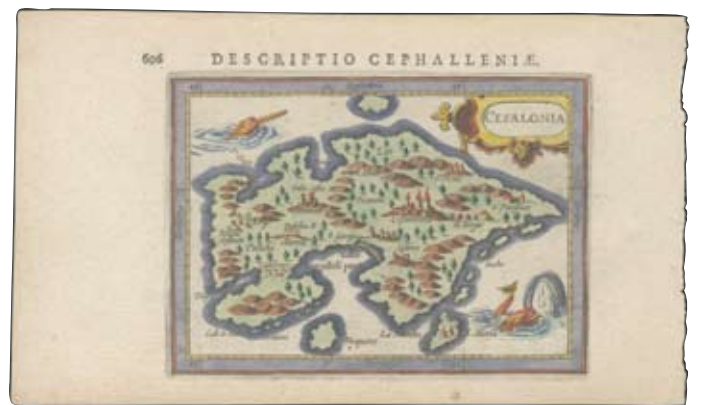

M

“CEPALONIA” B. Langenes 1603-1606 from “Caert-Thresoor” Latin edition. Very Fine copper engraved early miniature map of Cephalonia island with Latin text on verso. Map Dim:8.5x12.5cm in Very Fine condition. Zacharakis 1841/1216

Starting Price: 50 €

Lot. 5010 **M**
 “ARCIPELAGO” copper engraved map by Porcacchi da Castiglione on a complete page “DESCRITTIONE DELL'ARCIPELAGO” (p.74) from book “L'Isole piu famose del mondo” published in 1605 at Padova. Size: 15x11cm (map), 19x27cm (sheet), VF condition with stain on sheet's left part. Ref. Zacharakis 2727/1779.
Starting Price: 100 €

Lot. 5011 **M**
 “SCIO” B. Langenes 1609 from “Caert-Thresoor” Dutch edition. Very Fine handcoloured engraved early miniature map of Chios island with Dutch text on verso. Map Dim:8.5x12.5cm in Very Fine condition. Zacharakis 1844/1219
Starting Price: 50 €

Lot. 5012 **M**
 “DESCRIPTIO PELOPONNESI” B. Langenes 1609 from “Caert-Thresoor” Dutch edition. Very Fine copper engraved early miniature map of Peloponnese with Dutch text on verso. Map Dim:8.5x12.5cm in Very Fine condition. Zacharakis 1840/1215
Starting Price: 50 €