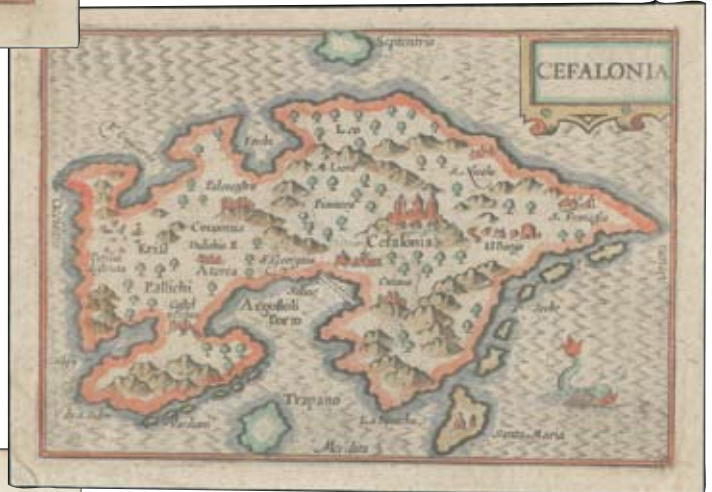

Starting Price: 45 €

Lot. 5018

M

"MACEDONIA Epirus et ACHAIA" by G. Mercator 1632 from J.E Cloppenburch "Gerardi Mercatoris Atlas... meditationes", Latin text on verso. Uncoloured copper engraved detailed map depicting the central and northern parts of Greece. Map Dim: 26x18.5cm. In Very Fine condition.

Starting Price: 320 €

Lot. 5021

M

“ZANTE Insula” copper engraved coloured miniature map by Bertius P., in “Tabularum geographicarum contractarum...” 1650 ed. by Janssonius 1650 (Latin). Dim. 13x9,5cm, in Very Fine condition with minor stains. Ref. Zacharakis 371/236.

Starting Price: 70 €

Lot. 5022

M

“CEFALONIA” copper engraved coloured miniature map by Bertius P., in “Tabularum geographicarum contractarum...” 1650 ed. by Janssonius 1650 (Latin). Dim. 13x9,5cm, in Very Fine condition. Ref. Zacharakis 371/236.

Starting Price: 70 €

Lot. 5024

M

“TURQUIE en EUROPE. P. N. Sanson le fils Geographe du Roy.” N. Sanson 1660 from “L’Europe dediee a Monseigneur le Tellier...”. Copper engraved map, dim.: 16.5x14.5cm in Very Fine condition. Zacharakis 3239