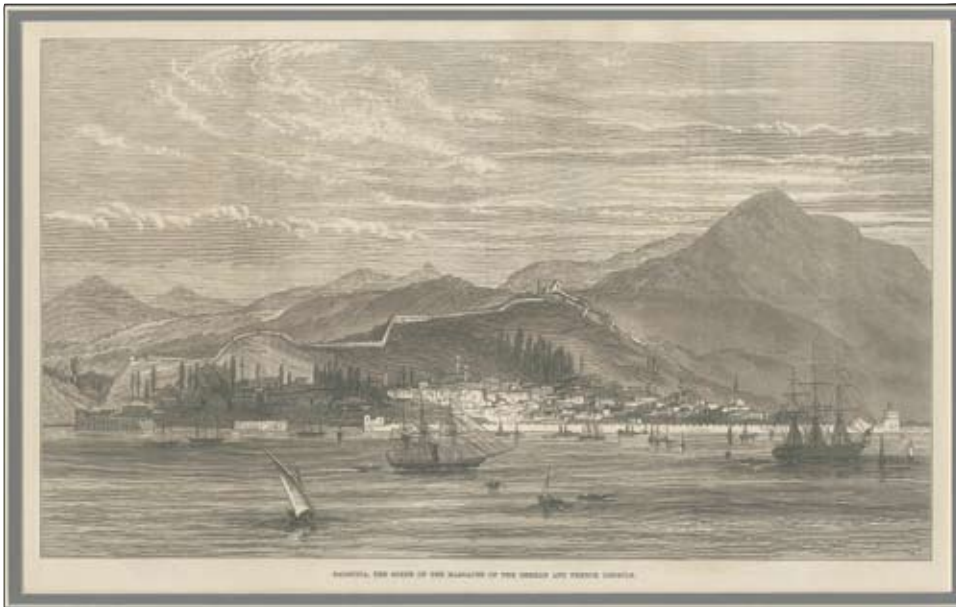

Lot. 5258

M

“Salonica, the Scene of the Mas-
sacre of the German and French
Consuls” whole page 40x27cm
large engraving on the special
supplement titled “The Murder
of Consuls at Salonica” of the
British magazine “The Illustrated
London News” May 27 1876.

Very Fine condition.

Starting Price: 50 €