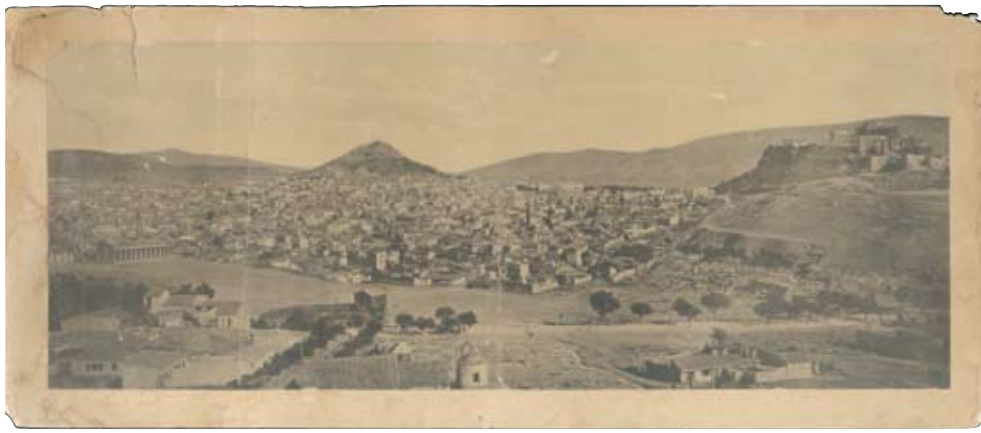

Lot. 5333 RP

Late 1890s or early 1900 original photo, panorama of Athens, without any inscription, attached on thick carton. Photo dim.: 53x20.5cm. Two vertical creases.

Starting Price: 40 €