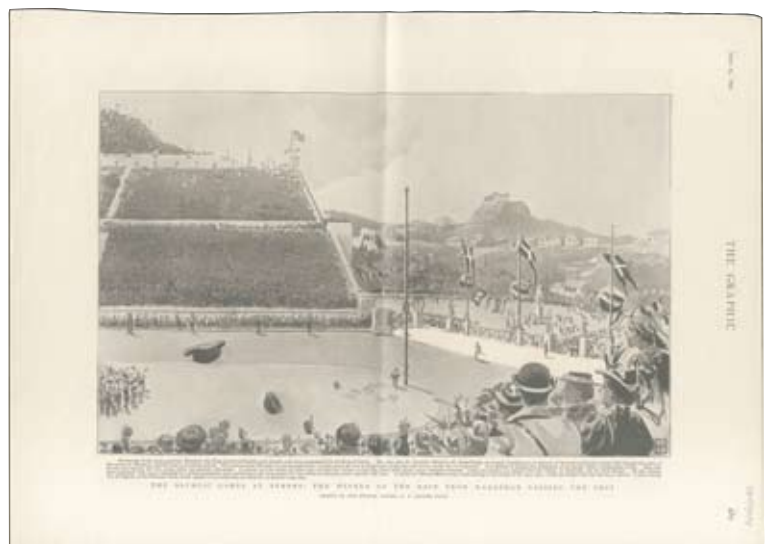

Lot. 5267

M

Two Lithographs on full front page and on verso entitled “The Olympic Games at Athens: The winner of the race from Marathon passing the Post” and “The Olympic Games: View of the Stadium showing the original stones restored to their proper places” both with descriptive text and drawn by G.P.Jacomb Hood. Dim.: 31x19cm & 24x17cm. From “THE GRAPHIC” April 25 1896. Middle folded. Very Fine condition.

Starting Price: 30 €