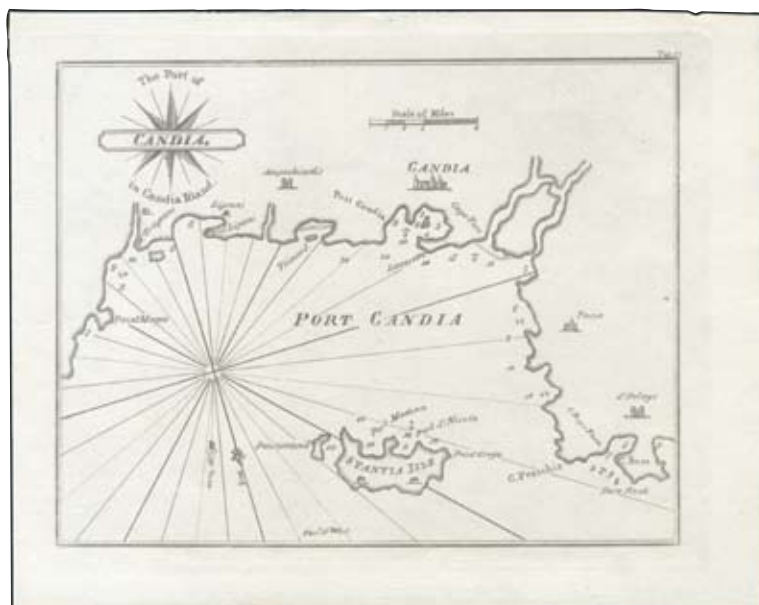

Lot. 5119

M

“The Port of CANDIA in Candia Island” copper engr. map from “The New Mediterranean Pilot” publ. by Heather W. in London, 1810. Map size: 18x14cm. Pristine condition.

Starting Price: 45 €