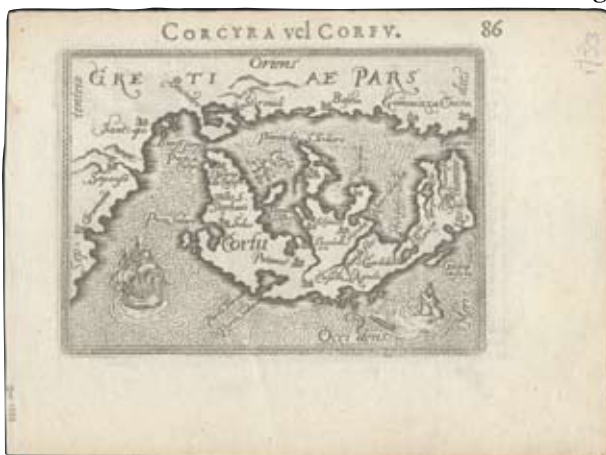

Lot. 5005

M

“Candia / La Cita de Corfu” by Braun & Hogenberg 1575 (First Issue) hand-coloured woodcut, from “Civitates Orbis Terrarum” Volume II. Depicting two (2) bird’s-eye high detailed plan-views of the two towns with numerous fishing and rowing boats. 56x45cm. Latin text on verso. Small tear on the right margin slightly reaching the engraved area and minor repaired faults at margins. Mounted on carton paper (on top). Otherwise in Very Fine condition. Rare item.

Starting Price: 2000 €

Lot. 5008

M

“CORCYRA vel CORFU” copper engraving by A. Ortelius in “Epitome” 1595 (Latin ed.), without cartouche. Size: 11x8cm, Ref. Zacharakis 2516/1627.

Starting Price: 80 €