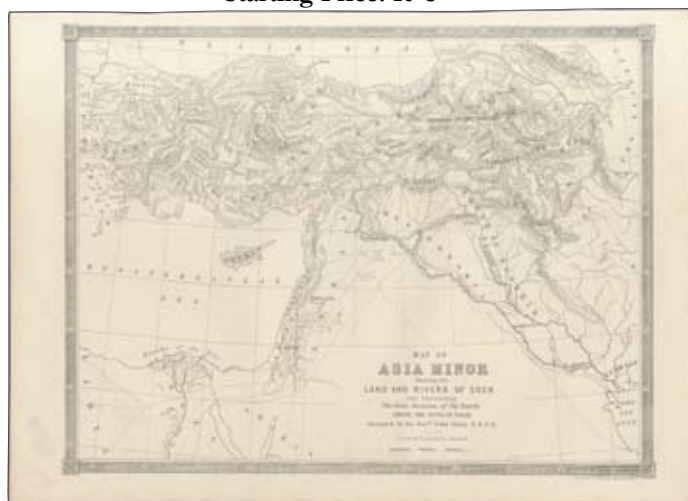

Lot. 5274 **M**
"MAP OF ASIA MINOR showing the LAND AND RIVERS OF EDEN and illustrating The first division of the Earth AMONG THE SONS OF NOAH. Arranged by the Rev. John Duns. F.R.S.E." constructed and engraved by A. Keith Johnston c.1910. Map dim.: 29x22cm. Very Fine condition.

Starting Price: 5 €