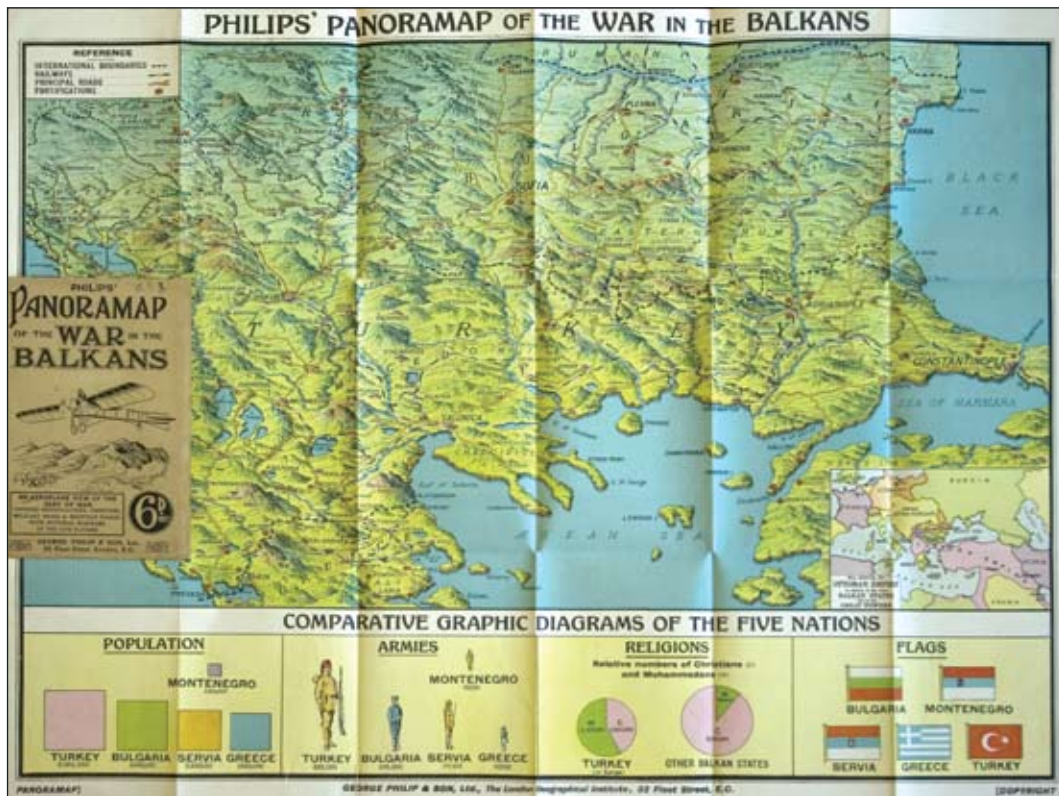

Lot. 5275

M

“ATHENES” 1911 city plan map depicting the evolution of the city, built-up areas and street patterns at the break of 20th century. Several areas of city centre are shown under development. Printed by Wagner & Debes, Leipzig. Scale 1:10,000, dim. 30.5x25cm, in excellent condition.

Missing part of right margin.

Starting Price: 18 €