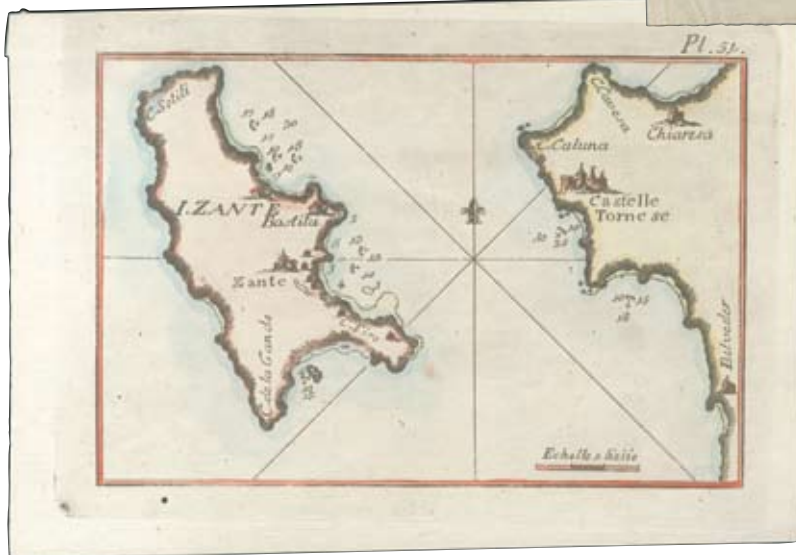

Starting Price: 120 €

Lot. 5058

M

“A NEW CHART OF THE ARCHIPELAGO - Corrected by Ion. Gaudy - Sm. Parker sculpt” copper engr. map by Seller J. in “The English Pilot-The Second Book” 1734 ed. Rare chart showing detailed ship routes and anchorages along Aegean coastline. Dim. 55x47cm. Folded horiz. as issued. In Very Fine Condition.

Starting Price: 180 €

Lot. 5064

M

“An Accurate MAP of TURKY in EUROPE Drawn from the best Authorities” copper plate engraving 1759-1760 by G.Rollos from J.Barrow’s “A new geographical dictionary...”. Depicting part of Italy, Greece, the Balkans, Turkey, Cyprus and the Black Sea. Foxing and chips along lower margin do not affect the engr. area.

Starting Price: 30 €

Lot. 5069 **M**
 "IMPERIUM CAROLI MAGNI OCCIDENTIS IMPERATORIS ad finem SAECULI POST CHRISTUM VIII"
 copper engraved map by J. Blair published circa 1773 in "Chronological History of the World" Th. Kitchen. Depicting the Empire of Charlemagne in the 8th century. Beautifully handcoloured, with decorative title cartouche, Dim. 59x44cm. Very Fine condition
Starting Price: 150 €

Lot. 5070 **M**
 "A MAP of EPIRUS, THESSALY, AND ACHAIA."
 copper engraved map by Hooke N. from "THE ROMAN HISTORY FROM THE Building of Rome to the Ruin of the Commonwealth" Vol.V Plate VII, printed by James Bettenham, London 1766. Illustrating ancient provinces, major towns and placenames. In Very Fine condition missing left margin. Dim. 29x22cm. Ref. Zacharakis 1678/1099.
Starting Price: 60 €