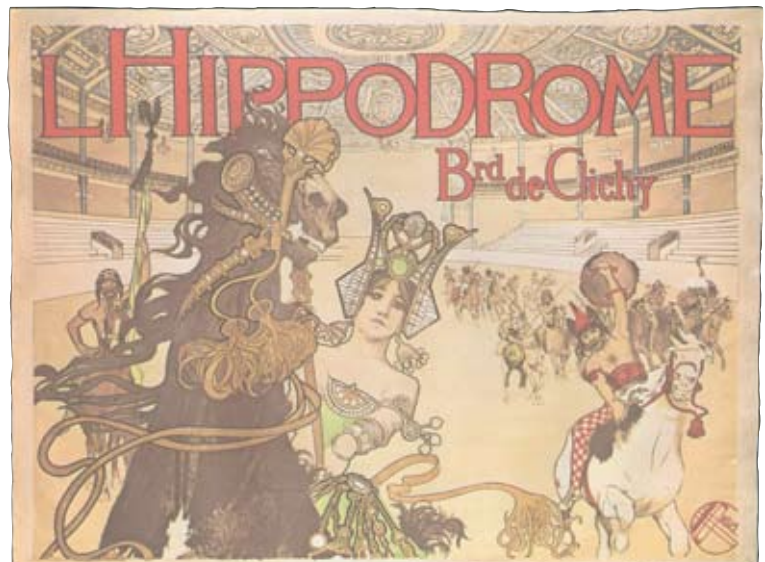

Lot. 5300

B

“Travels & Discoveries in the Levant” Newton C.T. 2 volumes, First issue Day & Son lim. London 1865. 360 +275 pages. 41 lithographic plates and maps, some folding maps. Occasional foxing, some shaken-loose pages, original cloth, gilt. Watermark on some pages. Uncut page edges. Cracked hinge on p.144.

Starting Price: 100 €