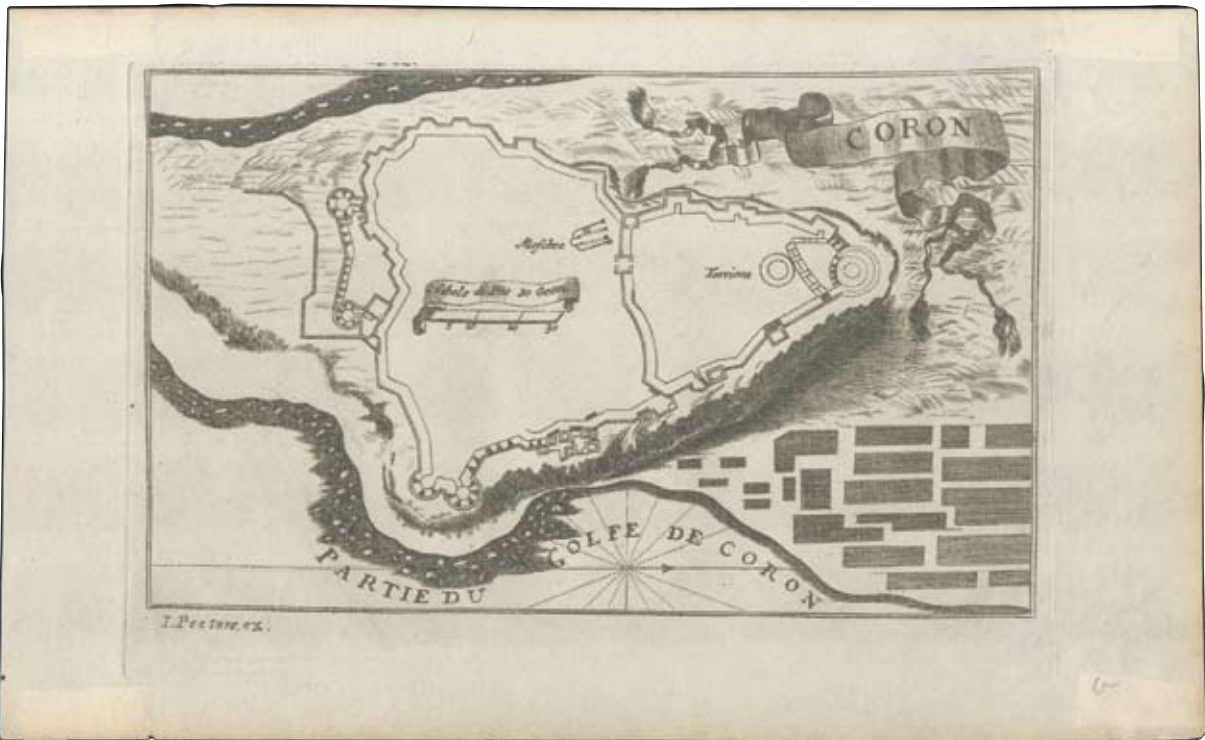

Starting Price: 40 €

Lot. 5037

M

“LA VILLE D’ATHENES” Jacques Peeters 1685,1690 from “Description des principales Villes, Havres et isles...”. Copper engraved plan of Athens presenting with valuable details the Acropolis before its bombardment by Morosini on 1687. Self adhesive tape on verso, not touching the engr. area. In Very Fine condition.

Starting Price: 180 €

Lot. 5038

M

“CORON” Jacques Peeters 1685,1690 from “Description des principales Villes, Havres et isles...”. Copper engraved plan of Koroni depicting with details the fortifications and adjacent areas. Self adhesive tape on verso, not touching the engr. area. In Very Fine condition.

Starting Price: 50 €

Lot. 5040

M

“EPIRUS hodie CANINA cum Mares Ionii Insulis Corcyra seu Corfu Cephalonia seu Cefalogna etc” copper engraved map by P. Cluver from “Introductionis in Universam Geographiam tam veteram quam novam” 1697 edition. Striking map, presenting a rarely depicted geographical area, with detailed place-names and landmarks and a figutative cartouche. Map Dim: 26x21cm, minor spots and some soiling in blank margins.

Starting Price: 80 €

Lot. 5042

M

“ALCIBIADIS EXPEDITIONUM Tabula Geographica ex Plutarcho. Autore P. Du Val Abbavilleo... Patavij ex Typographia Seminarij. Ann 1694/J.Bertin sculpsit” P. Du Val 1699 in “SEMINARIO VESCOVILE, Padua. Tabulae geographicae...”. Hand coloured copper engraved map depicting Alkibiades expeditions, incl. Greece, part of Italy, Crete & Asia Minor. Large title cartouche. Map Dim.:55.5x35cm. Water stains on lower corner margins do not affect map. Zach.3567