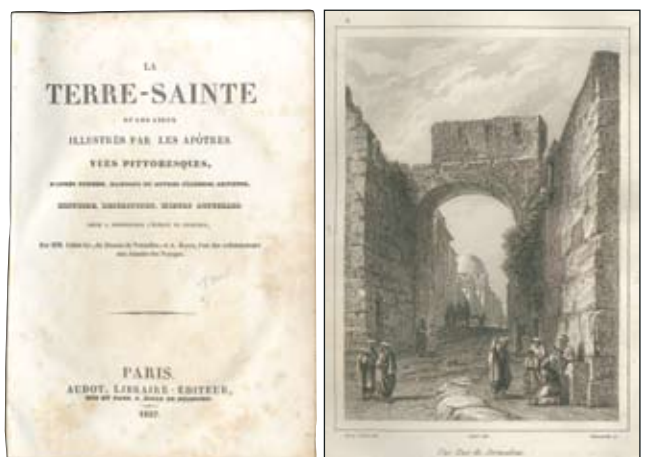

Lot. 5471

B

“LES COSTUMES POPULAIRES DE LA TURQUIE En 1873”, Hamdy Bey & Marie De Launay, First edition, 3 parts in one volume. With 74 plates after photographs by Sebah. Professionally conserved, accompanied by analytical description of the applied techniques. Somewhat soiled and stained, some manuscript notes in pencil, new boards, spine & endpapers, paper repaired using Japanese tissue, strengthening of paper upper part. Plates in VF condition. RARE ITEM.

Starting Price: 1600 €

Lot. 5470

B

“La Terre-Sainte et les Lieux Illustres par les Apotres Vues Pittoresques”, A. Egron, First edition: Paris Audot 1837. 248pp 17x25cm. With 48 steel engraved plates (including frontpiece). Original binding, decorative leather backstrip, gilt title, marble boards quite rubbed. Paper somewhat soiled and stained. Highly illustrated book.

Starting Price: 110 €