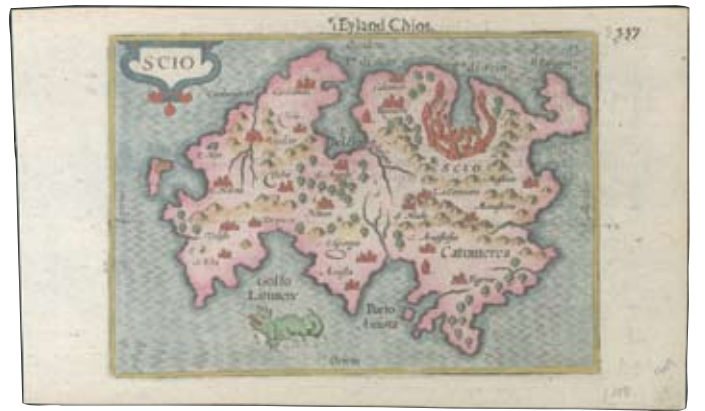

Starting Price: 90 €

Lot. 5005

M

“Candia / La Cita de Corfu” by Braun & Hogenberg 1575 (First Issue) hand-coloured woodcut, from “Civitates Orbis Terrarum” Volume II. Depicting two (2) bird’s-eye high detailed plan-views of the two towns with numerous fishing and rowing boats. 56x45cm. Latin text on verso. Small tear on the right margin slightly reaching the engraved area and minor repaired faults at margins. Mounted on carton paper (on top). Otherwise in Very Fine condition. Rare item.

M

“CEPALONIA” B. Langenes 1603-1606 from “Caert-Thresoor” Latin edition. Very Fine copper engraved early miniature map of Cephalonia island with Latin text on verso. Map Dim:8.5x12.5cm in Very Fine condition. Zacharakis 1841/1216

Starting Price: 50 €

Lot. 5010 **M**
 “ARCIPELAGO” copper engraved map by Porcacchi da Castiglione on a complete page “DESCRITTIONE DELL'ARCIPELAGO” (p.74) from book “L'Isole piu famose del mondo” published in 1605 at Padova. Size: 15x11cm (map), 19x27cm (sheet), VF condition with stain on sheet's left part. Ref. Zacharakis 2727/1779.
Starting Price: 100 €