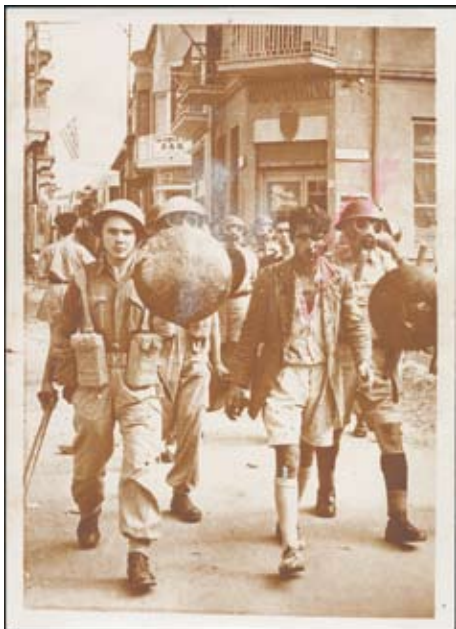

Lot. 5392 **PPC**
"Cyprus 1956" brown (worn out) large real photo
photo PPC, unused. Minor fault.
Starting Price: 40 €