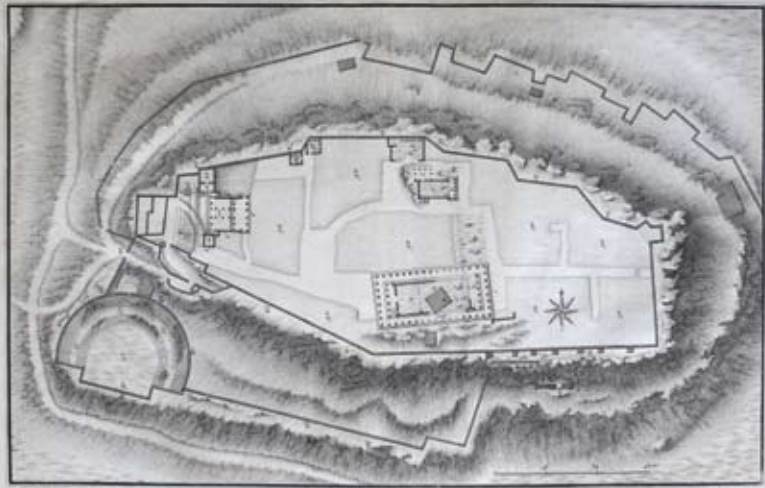

Lot. 5062

M

“Plan se la Citadelle d’Athenes /
Pl.III” 1758 copper engraving by J.D.
Le Roy, engraved by Montigny from
Le Roy’s “Les ruines des plus beaux
monuments de la Grece...”. Detailed
plan of the Acropolis, engr. dim.:
45x29cm. Crease along margins not
touching the engr. area, otherwise in
Fine condition.

Starting Price: 50 €