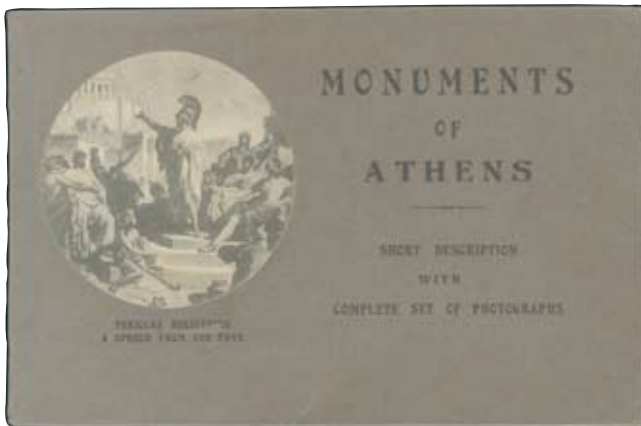

Lot. 5315 **RP**
1924 Photographic Album “Monuments of Athens-Short
description of the monuments with 36 photographs and
panorama” by S.Polemis & N.Papafigou, with 36 b&w
photo-illustrations. Dim.: 18.5x12cm. Very Fine condition.
Starting Price: OFFER