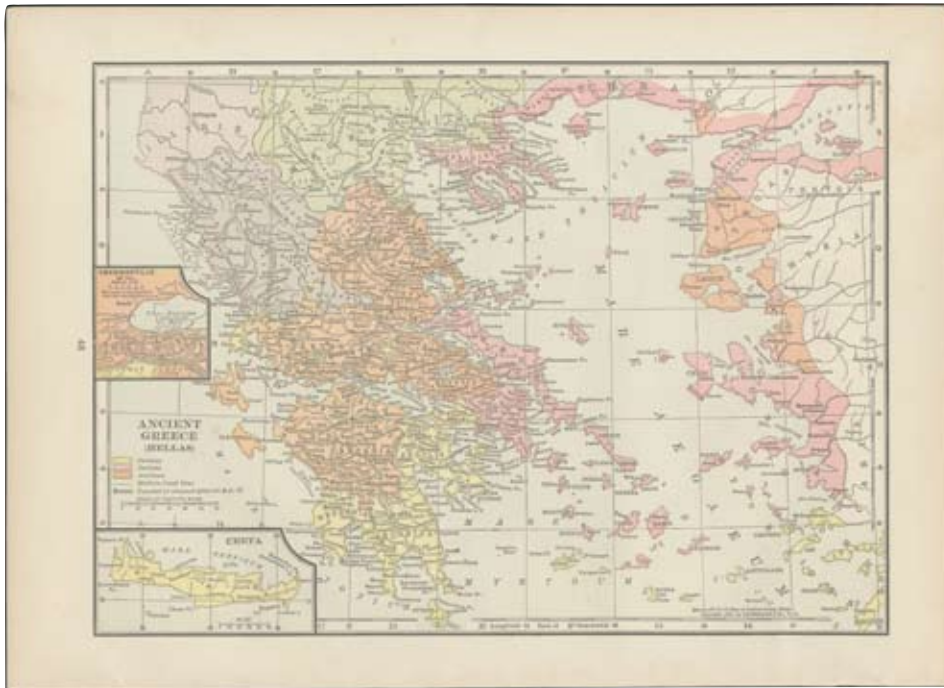

Lot. 5278

M

“DISTRIBUTION OF THE NATIONALITIES IN SOUTH-EASTERN EUROPE” 1918 lithographic map by Doubleday, Page & Co’s “Geographical Manual and New Atlas”- USA. On Reverse, “ANCIENT GREECE (HELLAS)” map. Interesting map theme with particular historical value. Dim. 33x23cm. Cond. Very Fine.

Starting Price: 16 €

Lot. 5281

M

Colour map of America Continent issued by “M. Saliveros, 1931”. Good condition.

Starting Price: 10 €