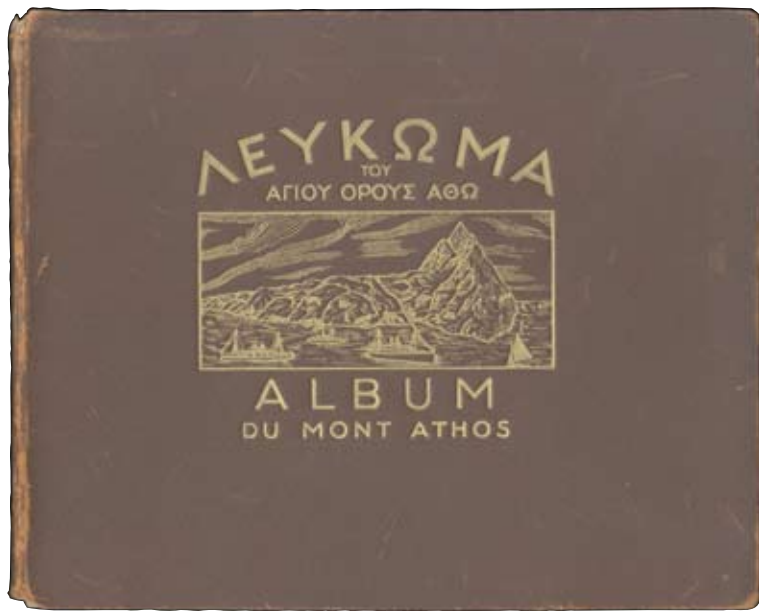

Lot. 5316

RP

“ALBUM DU MONT ATHOS - ΛΕΥΚΩΜΑ ΤΟΥ ΑΓΙΟΥ ΟΡΟΥΣ ΑΘΩ” by monk Stefanos Kelliotes with 52 artistic b&w photos of monasteries, monk portraits, relics and ceremonies along with historic-descriptive notes, printed in 1928 (Magdeburg). Luxury edition, dim: 30x24.5cm, with fullpage photos and texts in excellent condition.

Starting Price: 200 €