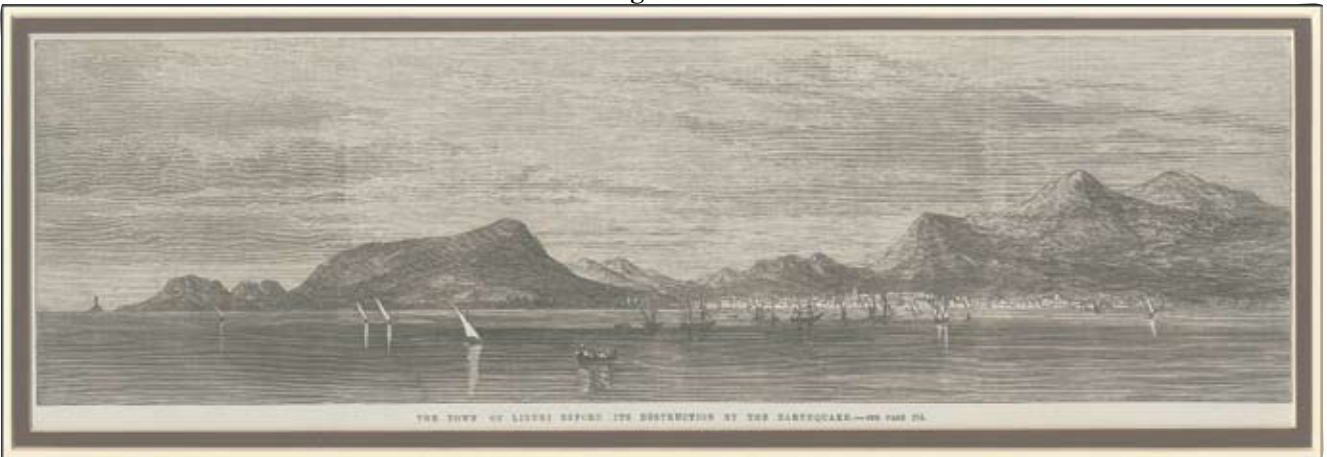

Lot. 5256

M

“The Town of Lixuri Before its Destruction by the Earthquake” half page 40x13cm engraving from the British magazine “The Illustrated London News” March 2 1867. Very Fine condition.

Starting Price: 30 €