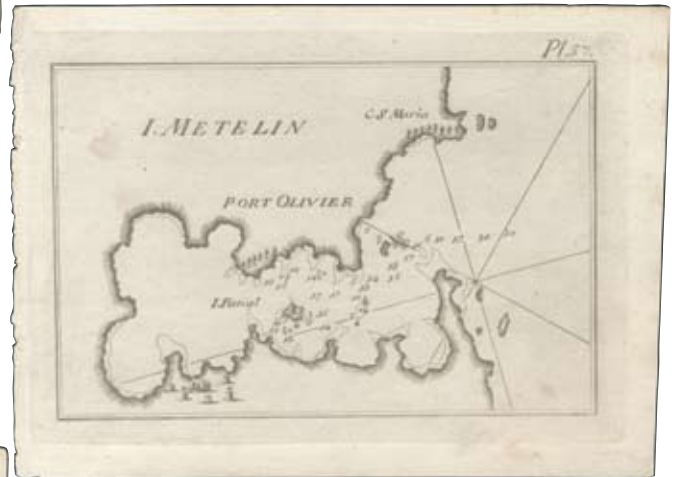

Lot. 5074

M

“PORT Lion autrefois Port d'Athenes” J. Roux 1779 from “Receuil des principaux plans des Ports et Rades de la Mer Mediterranee estraits de ma carte en 12 feuilles” by J.J. Allezard, Pl.96, ed. 1779. Copper engraved map, Dim.: 19x13.5cm. Self adhesive tape on verso not affecting the map area, otherwise in Very Fine condition. Zacharakis 3026/1988

Starting Price: 40 €

Lot. 5075

M

“I. METELIN” J. Roux 1779 from “Receuil des principaux plans des Ports et Rades de la Mer Mediterranee estraits de ma carte en 12 feuilles” by J.J. Allezard, Pl.57, ed.1779. Copper engraved map, Dim.: 19.5x13cm. Few spots otherwise in Very Fine condition. Zacharakis 3001/1975

Starting Price: 40 €

Lot. 5076

M

“I. METELIN” J. Roux 1779 from “Receuil des principaux plans des Ports et Rades de la Mer Mediterranee estraits de ma carte en 12 feuilles” by J.J. Allezard, Pl.57, ed.1779. Outline coloured copper engraved map, Dim.: 19.5x13cm. Very Fine Condition. Zacharakis 3001/1975

Starting Price: 40 €

Lot. 5077

M

“MOREE” J. Roux 1779 from “Receuil des principaux plans des Ports et Rades de la Mer Mediterranee estraits de ma carte en 12 feuilles” by J.J. Allezard, Pl.52, ed.1779. Copper engraved map, Dim.: 19x13.5cm. Spots prob. caused by water and few stains mainly on margins. Zacharakis 2994/1970

Starting Price: 30 €