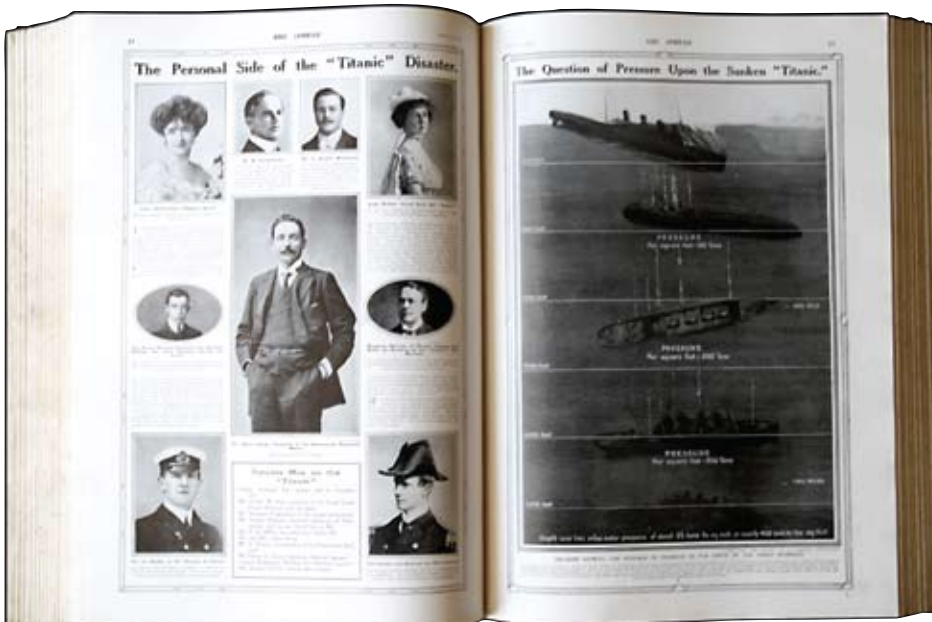

"THE WOMEN AND CHILDREN FIRST" - How the Passengers and Crew Faced the Situation on the "Titanic."

Lot. 5303

B

“THE SPHERE. An Illustrated Newspaper for the Home”, Complete 1912 year bound in two (2) volumes: January-June & July-December 1912. Including the 20 April 1912, 27 April 1912, 4 May 1912 and 11 May 1912 issues concerning the TITANIC DISASTER. The 27 April 1912 issue is entitled “HOW THE TITANIC WENT DOWN” bearing a paper boy holding the headline “The Modern Messenger of Death”. Several double-page and full-page photographs, illustrations, diagrams, artist sketches along with analysis eye witness and rescue testimonies concerning TITANIC wreck and a SPECIAL TWELVE PAGE SUPPLEMENT with full-page and half-page photographs and illustrations. Possibly the most extensive post-disaster coverage produced by any contemporary publication. Numerous illustrations and articles throughout the world within the two volumes. Half bound black leather & cloth boards, title gilt. Slightly rubbed board edges, joint and spine head & tail. Rubbed cloth on one vol. Interior in Excellent condition. Only the 27 April 1912 issue was sold for 500\$ on 15 April 2012 <http://www.bonhams.com/auctions/19599/lot/2039/> Very heavy Lot. (~30kg). Enquire for shipping costs.