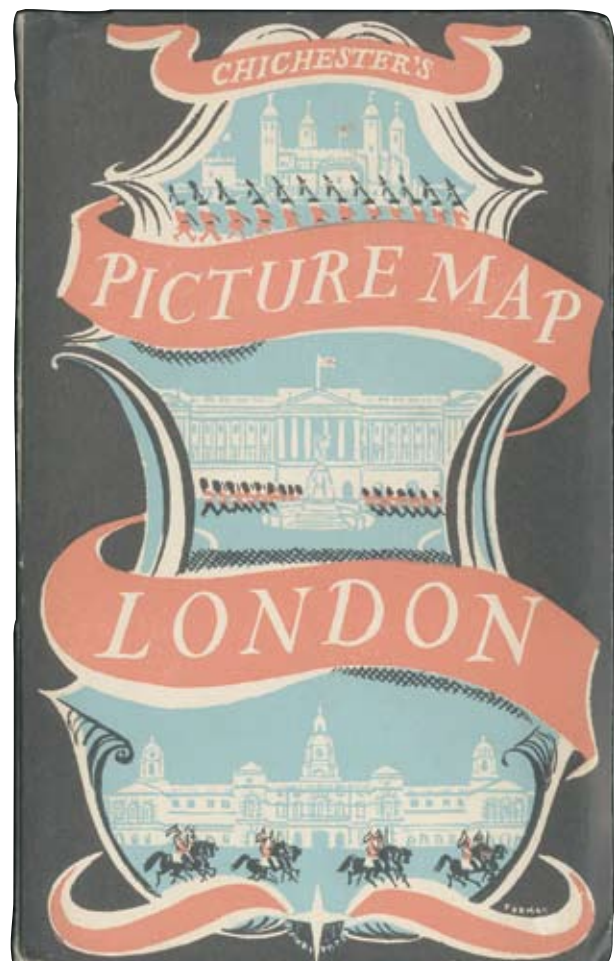

Starting Price: OFFER

Lot. 5280

M

Colour.map of main London ("Picture Map of London") containing many details for the tourists issued by "Fr. Chichester". Excellent condition.

Starting Price: 12 €

Lot. 5284