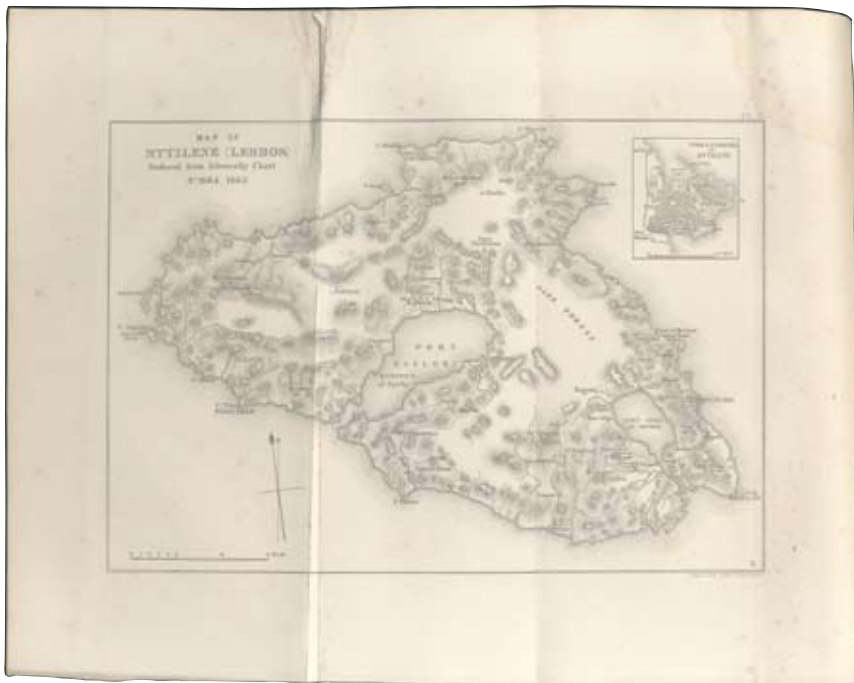

Lot. 5300

B

“Travels & Discoveries in the Levant” Newton C.T. 2 volumes, First issue Day & Son lim. London 1865. 360 +275 pages. 41 lithographic plates and maps, some folding maps. Occasional foxing, some shaken-loose pages, original cloth, gilt. Watermark on some pages. Uncut page edges. Cracked hinge on p.144.

Starting Price: 100 €

Lot. 5305

B

“100 ANS D'AFFICHES DU CIRQUE, Henri Veyer”, edited by Jack Rennert, 1974. 112 pages of black & white and mainly colour superb reproductions of late 19th - early 20th Circus Posters. Softcover. Dim. 28x40cm. Rubbed front and back cover with small crease and slightly rubbed spine. Posters in very fine condition.

Starting Price: 25 €