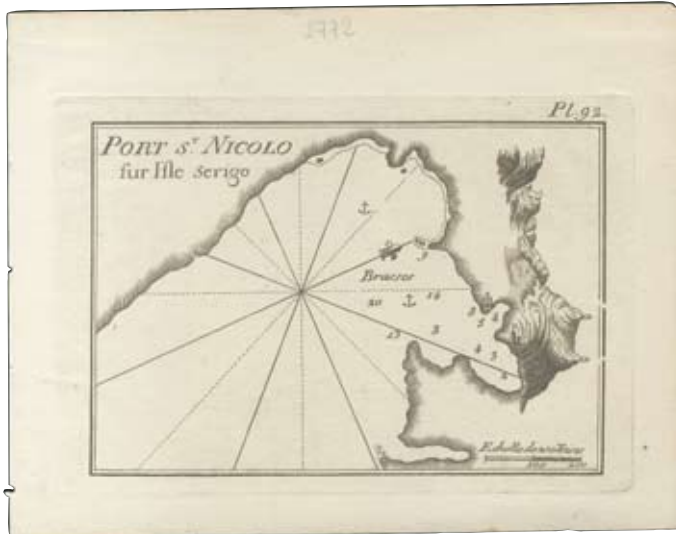

Lot. 5078

M

“PORT St NICOLO sur L'isle Serigo” J. Roux 1779 from “Receuil des principaux plans des Ports et Rades de la Mer Mediterranee estraits de ma carte en 12 feuilles” by J.J. Allezard, Pl.92, ed. 1779. Copper engraved map, Dim.: 19x13.5cm. Self adhesive tape on verso not affecting the map area, otherwise in excellent condition. Zacharakis 3022/1984

Starting Price: 40 €

Lot. 5079

M

“I. CORFU” J. Roux 1779 from “Receuil des principaux plans des Ports et Rades de la Mer Mediterranee estraits de ma carte en 12 feuilles” by J.J. Allezard, Pl.49, ed.1779. Copper engraved map, Dim.: 19x13.5cm. Spots prob. caused by water. Zacharakis 2991/1967

Starting Price: 30 €