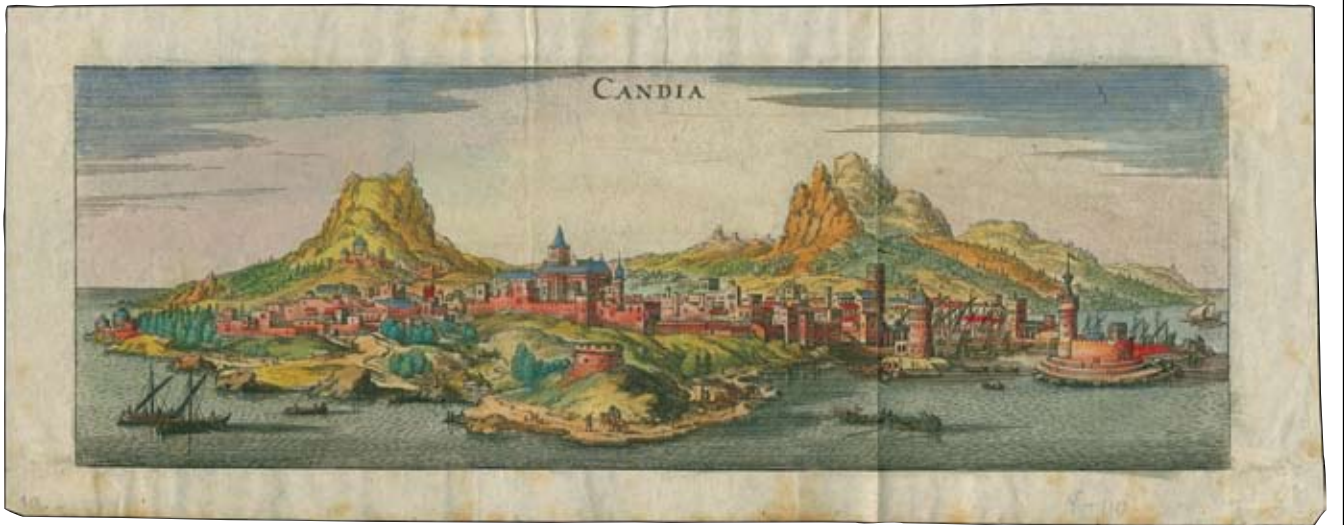

Lot. 5081

M

“CANDIA” hand coloured copper engraved view of the city. Late 18th century ed. of Sebastien de Pontault de Beaulieu, with slight differences from original mid. 17th century engr. Dim: 35,5x12,5cm in Very Fine condition.

Starting Price: 100 €