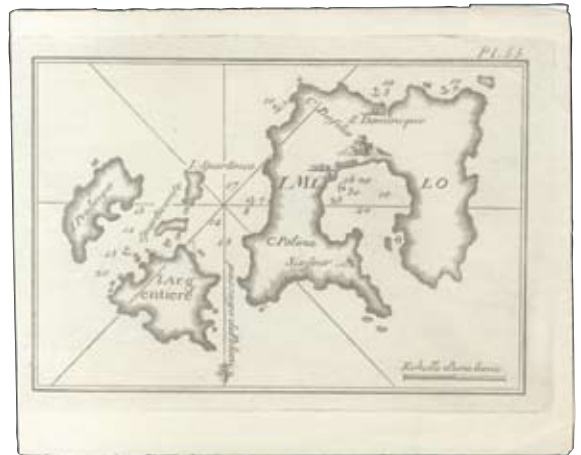

Lot. 5068

M

“I.MILO” J. Roux 1764-1795 from “Receuil des principaux plans des Ports et Rades de la Mer Mediterranee estraits de ma carte en 12 feuilles” by J.J. Allezard, Pl.55, editions 1764, 1779, 1795. Copper engraved map, Dim.: 19x13.5cm. Self adhesive tape on verso, not affecting the map area, otherwise in excellent condition. Zacharakis 2998/1973

Starting Price: 40 €