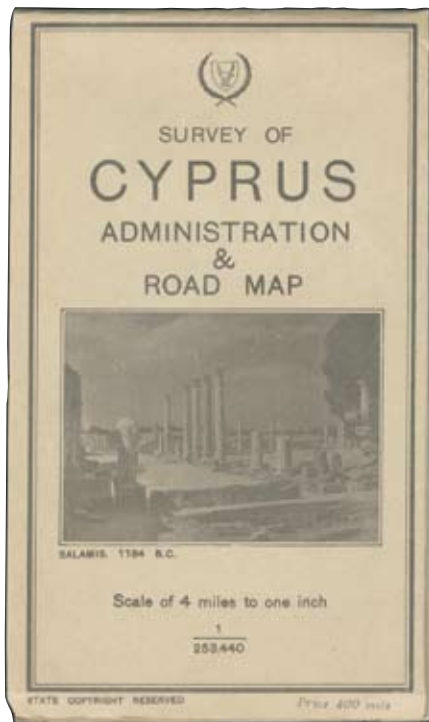

Lot. 5287 **M**
“SURVEY OF CYPRUS ADMINISTRATION & ROAD MAP”, 1970 First ed. Compiled and Drawn in the Drawing office of the Department of Lands & Surveys, Cyprus. Interesting as presenting pre-Turkish invasion districts and transportation networks. Unfolded dim. 60x90cm, in Very Fine condition.

Starting Price: 20 €