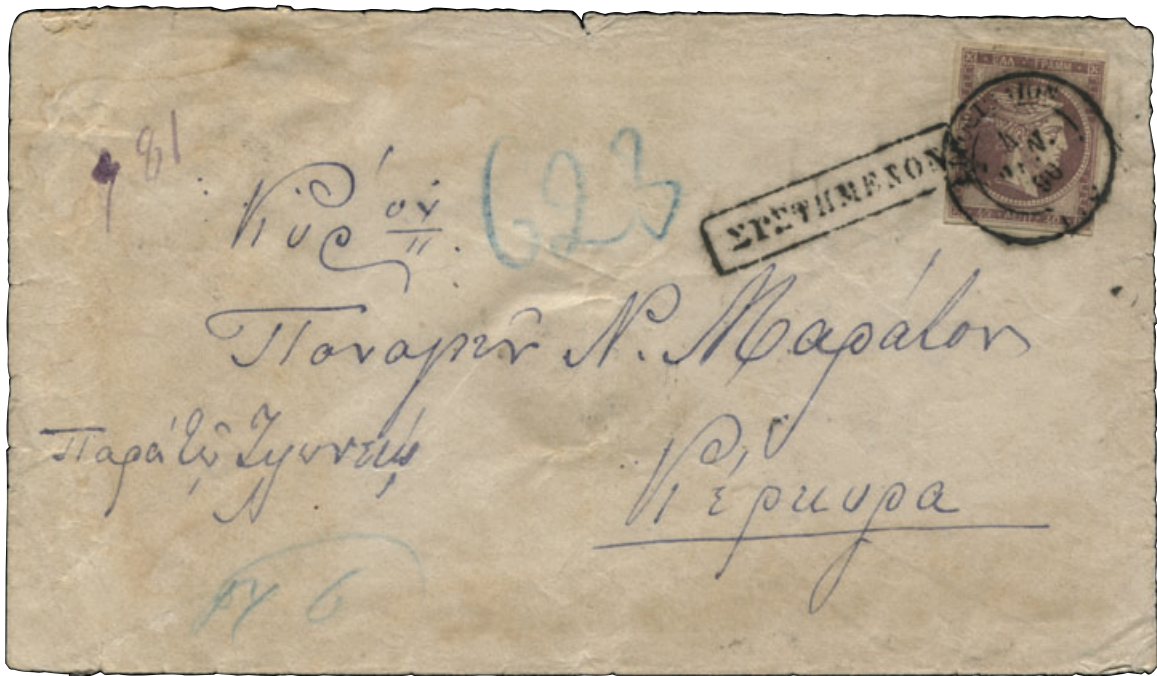

Lot 160 (C)

Registered cover from «ΑΠΟΣΤΟΛΙΟΝ*4.ΙΑΝ.90» fr. with 40l. dull violet brown and boxed «ΣΥΣΤΗΜΕΝΟΝ»,
arr. «ΚΕΡΚΥΡΑ*5.ΙΑΝ.90». (Hellas 58b).

Starting price: 90 €