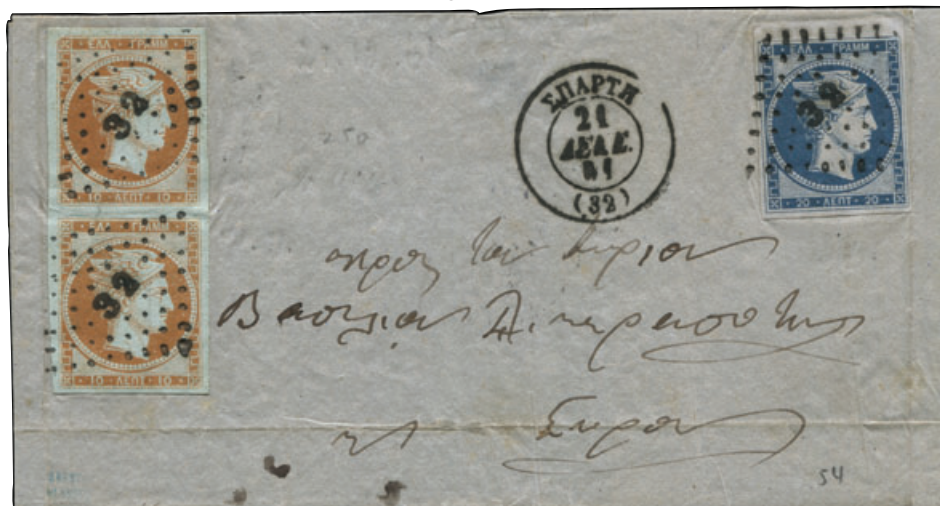

**Starting price: 3500 €**

**Lot 22 (o)**

10l. red-orange on blue canc. «60» (=ΚΥΜΗ), plate flaw «two dots in the upper inscription» (pos.79). Superb appearance but thinned. (Hellas 4b).

**Starting price: 50 €**