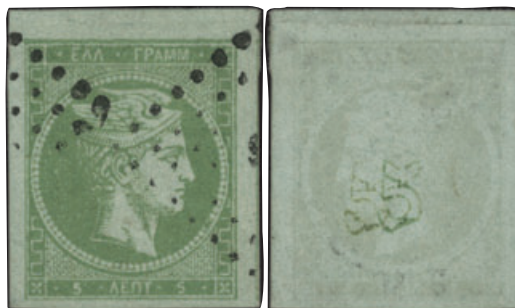

Lot 102

Lot 101 (**) Sl. green in right marginal copy, mng. VF. (Hellas 34a).

Starting price: 950 €

Lot 102 (o) Sl. green (pos.5), var double and deformed CF (Kound.45.1.f). Enormous margins but tiny paper porous, canc. «9» (=ΠΑΤΡΑΙ). R. (Hellas 34aNo).

Starting price: 500 €