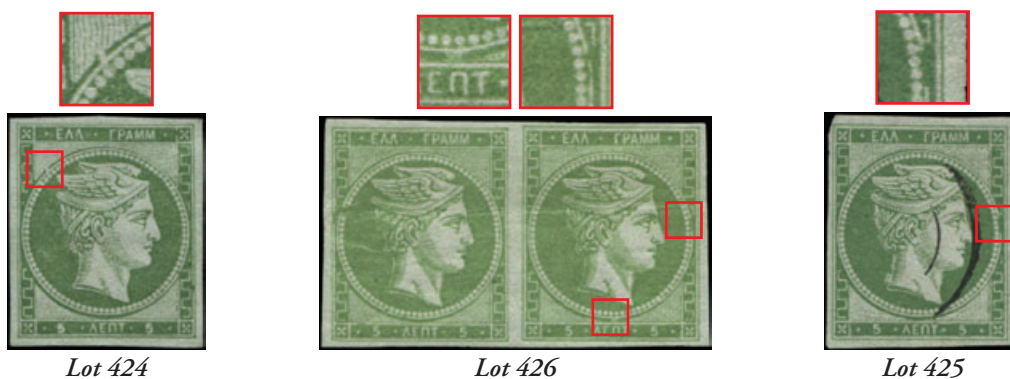

1. **Lot 424** 5l. yellow-green (fine impression), mng. Plate flaw «broken circle» (pos.15). VF. (Hellas 11IIa). (*) 60 €
2. **Lot 425** 5l. yellow-green (fine impression), u. Plate flaw «broken circle» (pos.129). VF. (Hellas 11IIa). o 45 €
3. **Lot 426** 5l. green in pair (pos.26-27), plate flaw «thin circle» (type II-pos.27), m. Horizontal crease. (Hellas 17a). * 35 €
4. **Lot 427** 5l. green, plate flaw «dotted cheek lines» (pos.72), one narrow margin, u. (Hellas 17a). o 8 €
5. **Lot 428** 5l. yellow-green, plate flaw «white spot on the Greek border» (pos.37), u. VF. (Hellas 17b). o 10 €
6. **Lot 429** 5l. yellow-green, plate flaw «dotted cheek lines» (pos.72), u. (Hellas 17b). o 10 €

1. **Lot 430** 10l. yellow-orange, mng. Plate flaw «swollen circle» (pos.40). VF. (Hellas 4A). (*) 120 €
2. **Lot 431** 10l. orange (fine impression), dot. «26» (=ΠΥΛΟΣ). Plate flaw «dot on the floret» (pos.9). 1 narrow/3 nice margins. (Hellas 12IIa). o 25 €
3. **Lot 432** 10l. orange (fine impression), u. Plate flaw «swollen circle» (pos.40). F-VF. (Hellas 12IIa). o 30 €