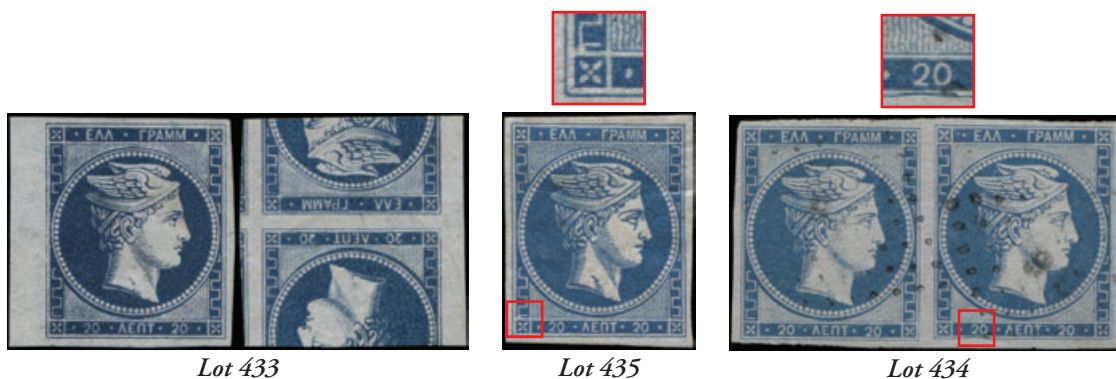

1. **Lot 433** PAPER COLOUR AND PRINTING METHOD PROOFS. 20l. deep blue printed on both sides on bluish paper. Superb. (Konst. 5 ΔΟΚ.ΙΙ.5). **E** **100 €**
2. **Lot 434** 20l. blue in pair (pos.49-50), u. Plate flaw «indentation of the bottom frame line» (pos.50). VF. (Hellas 5a). **o** **250 €**
3. **Lot 435** 20l. sky-blue, plate flaw «spot on the Greek border» (pos.17), m. VF. (Hellas 19a). ***** **75 €**
4. **Lot 436** 20l. deep blue, plate flaw «white spot at the angle of the neck» (pos.30), u. Superb. (Hellas 19f). **o** **22 €**

Lot 434