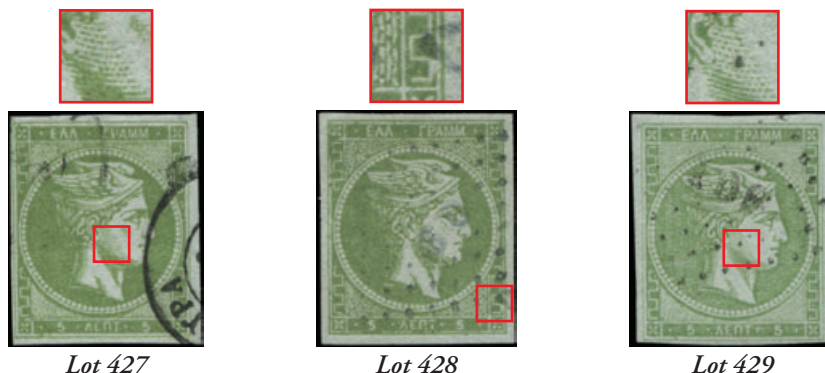

Lot 424

Lot 426

Lot 425

Lot 427

Lot 428

Lot 429

1. **Lot 424** 5l. yellow-green (fine impression), mng. Plate flaw «broken circle» (pos.15). VF. (Hellas 11IIa). (*) 60 €
2. **Lot 425** 5l. yellow-green (fine impression), u. Plate flaw «broken circle» (pos.129). VF. (Hellas 11IIa). o 45 €
3. **Lot 426** 5l. green in pair (pos.26-27), plate flaw «thin circle» (type II-pos.27), m. Horizontal crease. (Hellas 17a). * 35 €
4. **Lot 427** 5l. green, plate flaw «dotted cheek lines» (pos.72), one narrow margin, u. (Hellas 17a). o 8 €
5. **Lot 428** 5l. yellow-green, plate flaw «white spot on the Greek border» (pos.37), u. VF. (Hellas 17b). o 10 €
6. **Lot 429** 5l. yellow-green, plate flaw «dotted cheek lines» (pos.72), u. (Hellas 17b). o 10 €