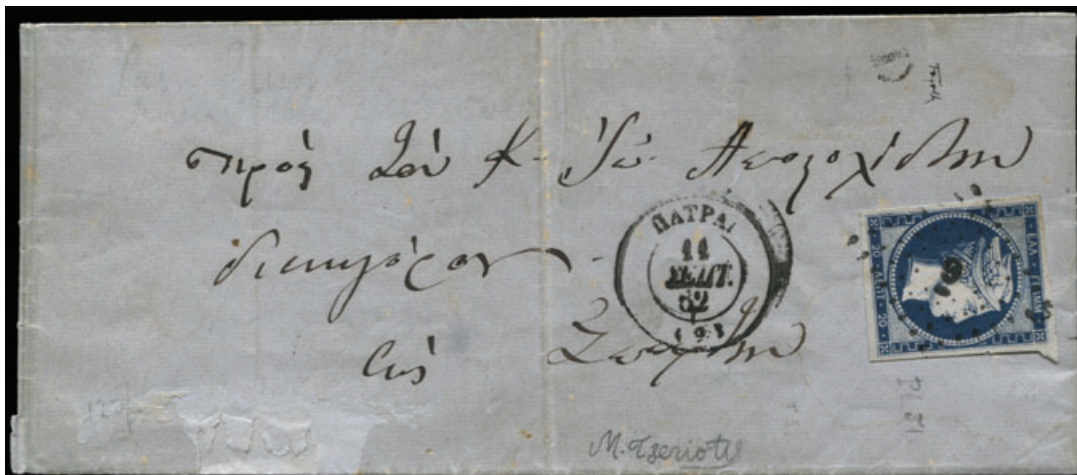

Lot 71 1862 EL fr. with 20l. dark deep blue, cancelled with dot. «9» and posted from «ΠΑΤΡΑΙ (9)*11 ΣΕΠΤ. 62» to Sparti. Sign. Tseriotis. A VERY NICE and RARE stamp. ONLY 6 COVERS KNOWN. RRRR. (Hellas 5d). **EL 1000 €**