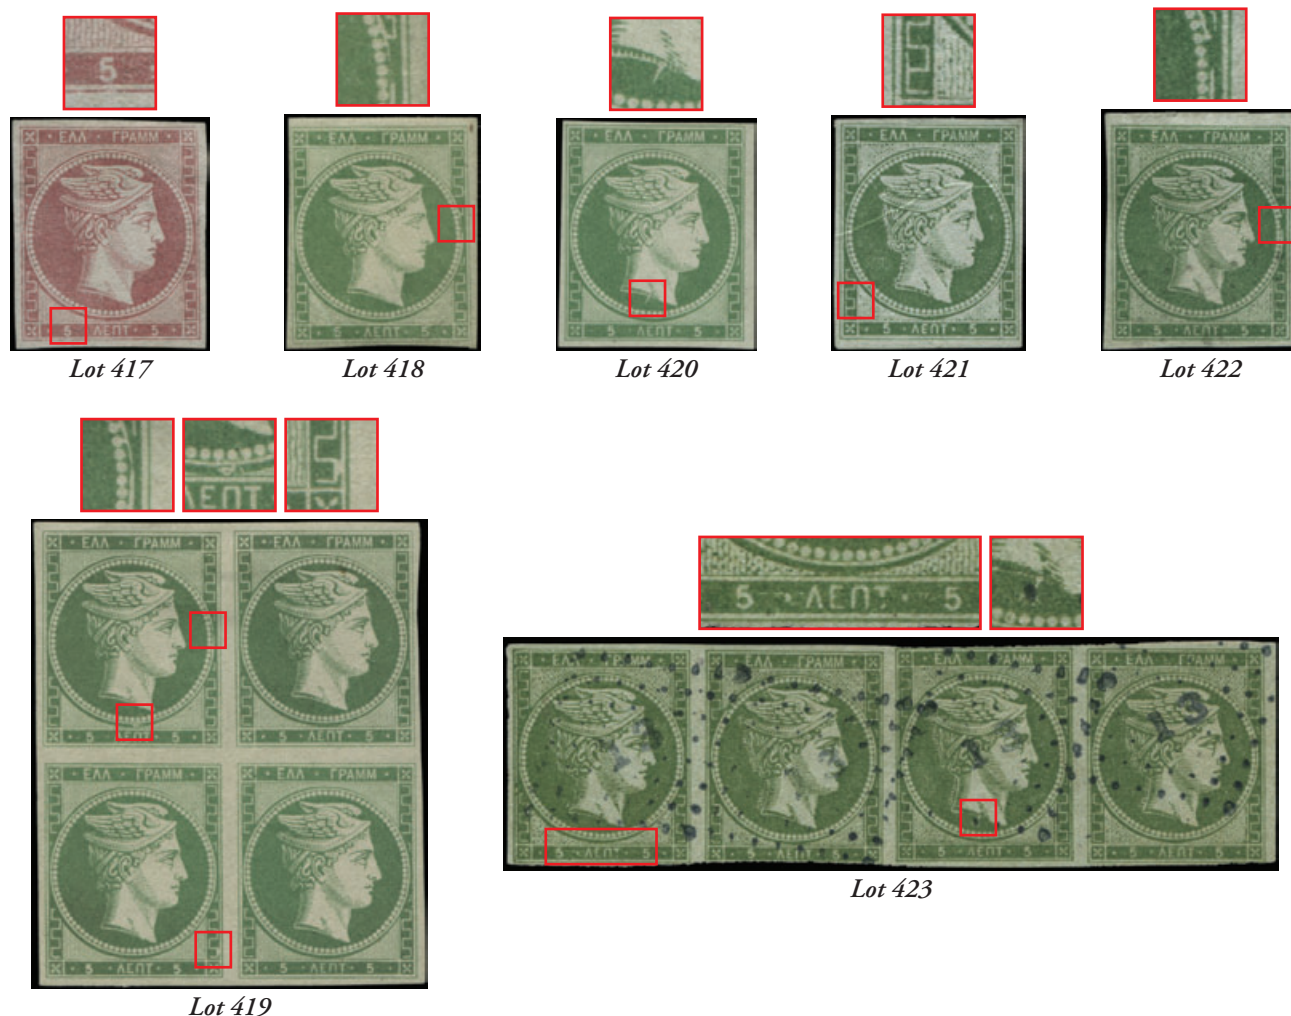

1. **Lot 415** 2l. bistre (strongly oxidised colour) on thin paper (0.58μ), plate flaw «open cross» at upper right, mng. (Hellas 10Ic). (*) 20 €
2. **Lot 416** 2l. yellow-bistre in pair, plate flaw «white spot on the greek border» on the left stamp, u. R. (Hellas 33a). o 40 €

1. **Lot 417** PAPER COLOUR AND PRINTING METHOD PROOFS. 5l. rose on whitish, slightly rose pelure paper, plate flaw «broken inner frame». (Konst. 3 ΔOK.I.1). E 80 €
2. **Lot 418** 5l. yellow-green, m. Plate flaw «broken circle» (pos.129, type II). Original gum but with a thick paper glued. Diagonal crease. (Hellas 3a). * 20 €
3. **Lot 419** 5l. green in bl.4 (pos.27-28/37-38). Plate flaws «thin circle» (type II-pos.27) and «white spot on the Greek border» (pos.37), mng. Certificate P.Holcombe (1986). Superb and R. (Hellas 3A-1100E++) (*) 400 €
4. **Lot 420** 5l. yellow-green, mng. Plate flaw «scratch on the neck» (pos.43). R. (Hellas 3A). (*) 100 €
5. **Lot 421** 5l. green (coarse impression), mng. Plate flaw «extension of the Greek border» (pos.59). Paper folding. Very nice margins. (Hellas 11Ib). (*) 35 €
6. **Lot 422** 5l. green (coarse impression), u. Plate flaw «broken circle» (type II, pos.65). VF. (Hellas 11Ib). o 40 €
7. **Lot 423** 5l. deep olive green with yellowish wash in marginal strip of 4 (pos.41-44), u. Plate flaws «lines at inscription» (pos.41) and «scratch at the neck» (pos.43). Two stamps with 1 narrow margin and 1 stamp with 3 margins. RRRR. (Hellas 11Ic). o 1000 €