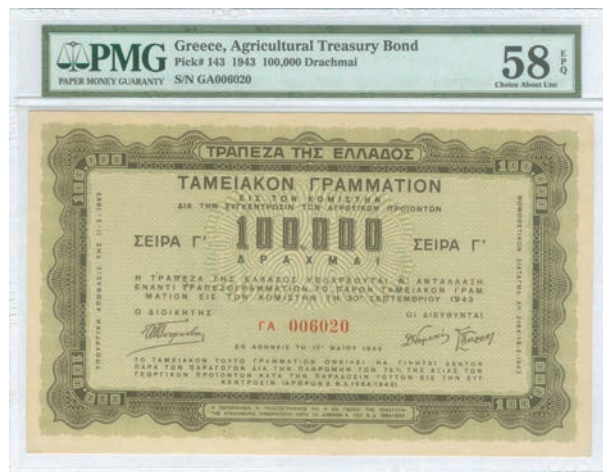

Lot: 9393 (35%)