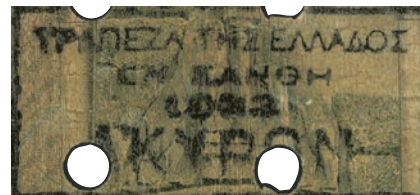

Lot: 9334 (40%)