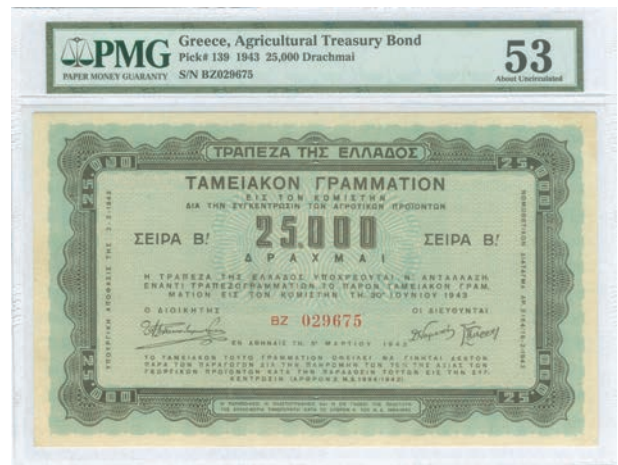

Lot: 9392 (35%)