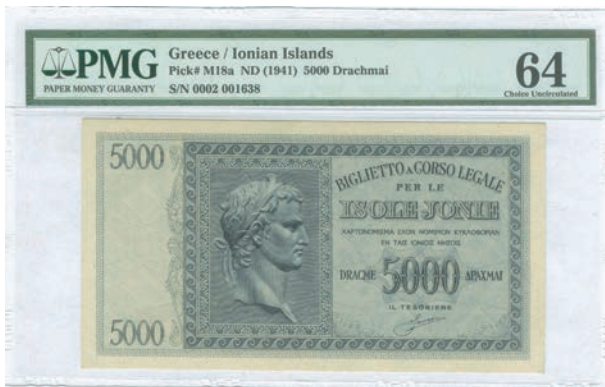

Lot: 9410 (40%)

Lot: 9413 (40%)

Lot: 9411 (40%)

Lot: 9412 (40%)

9410 5000 drx (1941) for "ISOLE JONIE" in blue on gray unpt with "Caesars head" at left. Inside plastic folder by PMG "Choice Uncirculated 64". (Pick M18a). UN 64 190 €