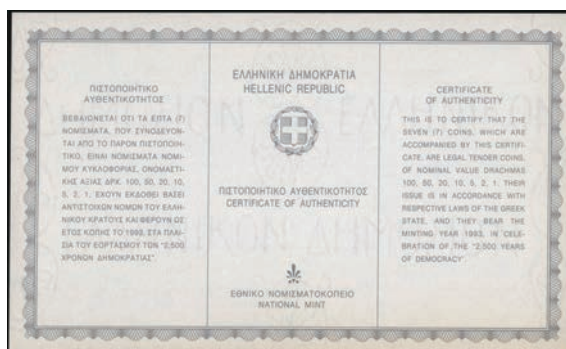

Lot: 9180 (55%)

Lot: 9181 (150%)

Lot: 9182

Lot: 9184

Lot: 9183 (50%)

9180	1984 Proof-like set including 7 pieces (50 lepta, 1 drx, 2 drx, 5 drx, 10 drx, 20 drx & 50 drx) in official blister. (Hellas M.10). Brilliant Uncirculated.	B/UNC	140 €
9181	50 drx (1988) (type II) in copper with "Hommer". Die error: A speck on the top of the mast. (Hellas 326). Extra Fine.	XF	25 €
9182	100 drx (1990) in copper with "ΜΕΓΑΣ ΑΛΕΞΑΝΔΡΟΣ". Inside slab by NGC "PF 67". Top grade in both companies. (Hellas 336).	PF 67	480 €
9183	1993 complete proof-like set of 7 pieces (1 drx to 100 drx) all in official plastic case. With certification paper. (Hellas M.12). Brilliant Uncirculated.	B/UNC	120 €
9184	100 Euro (2014) commemorative coin in gold (0,999) for "Greek Mythology / The Olympian Gods - Zeus". Inside official case with CoA (no 0565). Proof.	PROOF	210 €