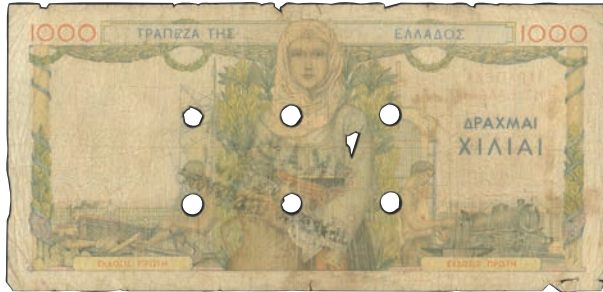

Lot: 9332 (40%)