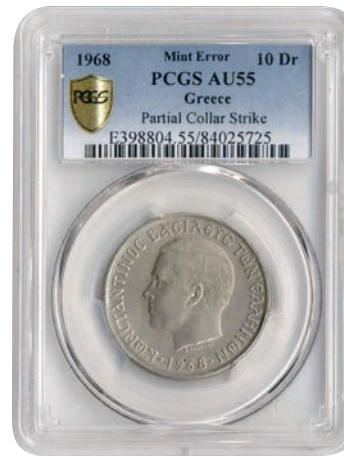

Lot: 9165

KING CONSTANTINE II

9162	50 Lepta (1966) in copper-nickel with "ΚΩΝΣΤΑΝΤΙΝΟΣ ΒΑΣΙΛΕΥΣ ΤΩΝ ΕΛΛΗΝΩΝ". Inside slab by PCGS "MS 67". (Hellas 216).	MS 67	20 €
9163	2 drx (1966) in copper-nickel with "ΚΩΝΣΤΑΝΤΙΝΟΣ ΒΑΣΙΛΕΥΣ ΤΩΝ ΕΛΛΗΝΩΝ". Inside slab by NGC "PF 65 ULTRA CAMEO". (Hellas 225).	PF 65	1.050 €
9164	5 drx (1966) (type I) in copper-nickel with "ΚΩΝΣΤΑΝΤΙΝΟΣ ΒΑΣΙΛΕΥΣ ΤΩΝ ΕΛΛΗΝΩΝ". Inside slab by PCGS "AU 50 - Mint Error Broadstruck Out of Collar". (Hellas 230).	AU 50	60 €
9165	10 drx (1968) (type I) in copper-nickel with "ΒΑΣΙΛΕΙΟΝ ΤΗΣ ΕΛΛΑΔΟΣ". Inside slab by PCGS "AU 55 - Mint Error - Partial Collar Strike". (Hellas 234).	AU 55	120 €
9166	50 Lepta (1970) (type I) in copper-nickel with "ΚΩΝΣΤΑΝΤΙΝΟΣ ΒΑΣΙΛΕΥΣ ΤΩΝ ΕΛΛΗΝΩΝ". Inside slab by NGC "AU 55 - MINT ERROR STRUCK 15% OFF CENTER". (Hellas 217).	AU 55	150 €
9167	1 drx (1970) pattern coin in copper-nickel with "ΚΩΝΣΤΑΝΤΙΝΟΣ ΒΑΣΙΛΕΥΣ ΤΩΝ ΕΛΛΗΝΩΝ". Bombay mint. Top grade in both companies. Inside slab by PCGS "SP 67". (Hellas T.151).	SP 67	1.900 €