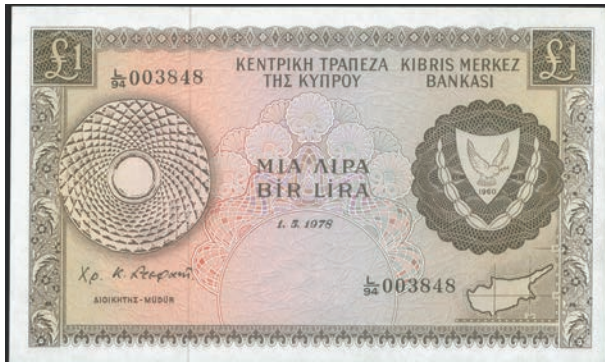

Lot: 9421 (55%)