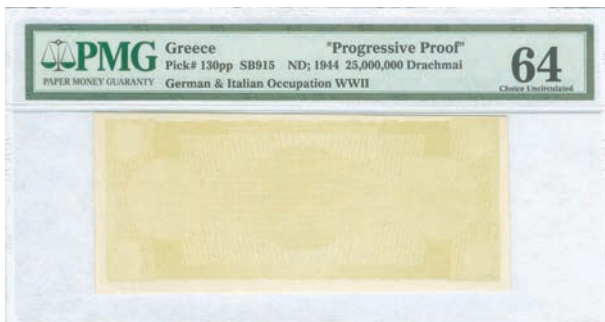

Lot: 9347 (40%)

Lot: 9348 (40%)

Lot: 9349 (40%)

Lot: 9350 (40%)

Lot: 9351 (40%)

Lot: 9352 (55%)

9347	50000 drx (14.1.1944) in blue with "Youths head" at center. Serial no "931850 AA". Inside plastic folder by PMG "Choice Uncirculated 64". (Pick 124a) & (Grabowski GR 20).	UN 64	40 €
9348	500000 drx (20.3.1944) in black on dull violet-brown unprinted paper with "Head of Zeus" at left. Serial no "AZ 452692". Inside plastic folder by PMG "Choice Uncirculated 64 - Exceptional Paper Quality". (Pick 126a) & (Grabowski GR 22a).	UN 64	20 €
9349	25 million drx (10.8.1944), color proof of face, only yellow color. Uniface. Inside slab by PMG "Choice Uncirculated 64 - Progressive Proof". (Pick 130pp).	UN 64	25 €
9350	200 million drx (9.9.1944) in brown and red-brown with "Parthenon frieze" at center. Serial no "KB 670268" with prefix letters. Inside plastic folder by PMG "Choice Uncirculated 64 - Exceptional Paper Quality". (Pick 131a) & (Grabowski GR 27a).	UN 64	20 €
9351	200 million drx (9.9.1944) in brown and red-brown with "Parthenon frieze" at center. Serial no "KK 047136" with prefix letters. Underprint with circles. Inside plastic folder by PMG "About Uncirculated 53 - Stains". (Pick 131b) & (Grabowski GR 28).	AU 53	90 €