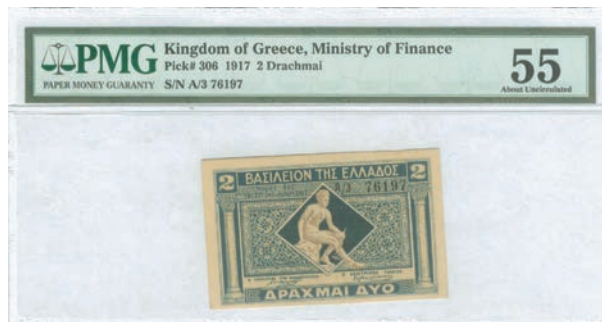

Lot: 9387 (40%)