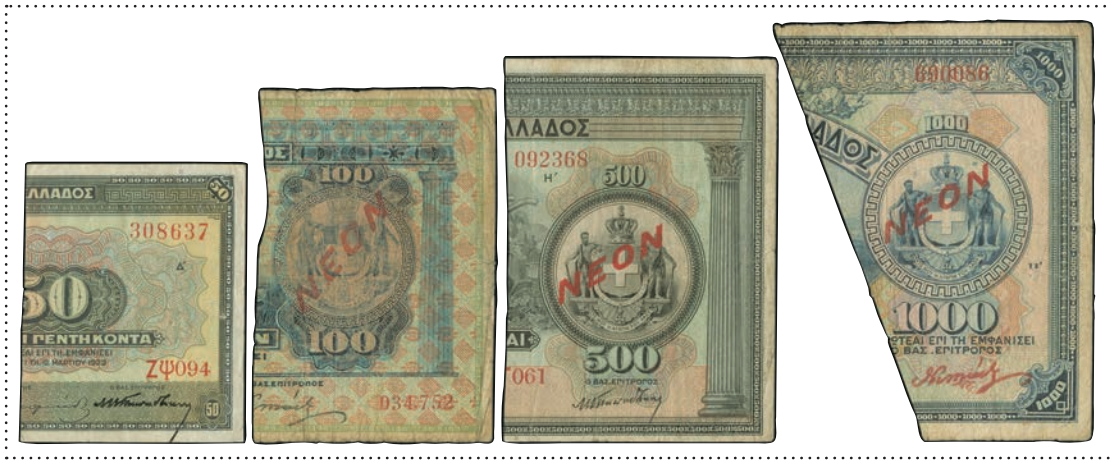

Lot: 9305 (50%)