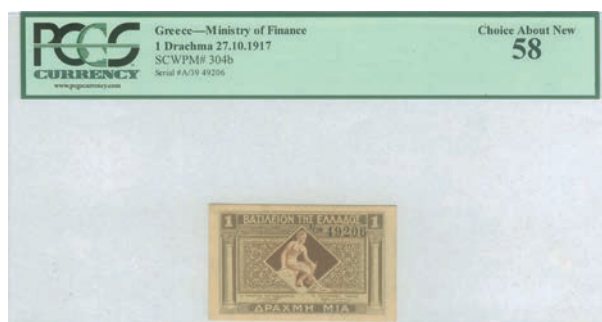

Lot: 9385 (40%)