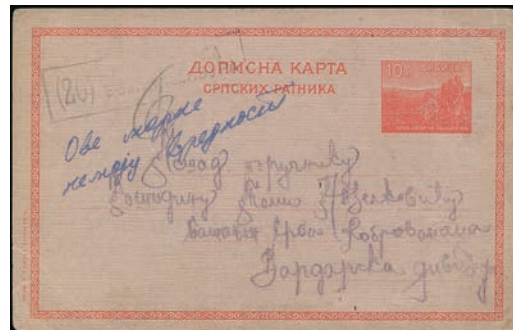

751

752

754

756

753

757

755

- | | | | |
|-----|---|-----|------|
| 749 | 1915 PPC of Gevgelija, posted from Gevgelija to Leskovac with boxed censor mark in Serbian "Examined by Dr. Venijamin". | PPC | 8 € |
| 750 | 1915 money order 121dinars and 8 para sent from the Serbian Timok Div. II Call FPO "TNMOK.DNB. II.П/12.4.15" to Sumadija Div.HQ at Kragujevac. On reverse three line cachet in Serbian "COMMAND/SUMADIJA DIVISION/REF.No.18415". | PS | 50 € |
| 751 | 1915 Serbian 5para military PS sent from Arandjelovac to Nis, with Arandjelovac departure and Nis arrival "9.5.15" postmarks, black round military censor cachet "9.5.15" and orange pencil handwritten censored mark. | PS | 10 € |
| 752 | 1915 Serbian military PS posted from a Serb refugee at Podgorica to Cacak, following the way through Albania from where the refugees were mainly transferred to Corfu. Fr. with 10para Montenegro stamp canc. with departure "PODGORITZA", transit Albania "SCUTARI/1.12.1915" postmarks and violet "Examined by Censor" (in Cyrilic) censored mark. Very rare combination of localities and dates. | PS | 70 € |
| 753 | PS card print.10π.Serbian (special edition by Aspiotis,Corfou),pu.25-5-1916 & Serbian censor.cachet (20). Very rare item. | PS | 15 € |
| 754 | 1916 PPC "BIZERTE-Fontaine et Place de France" sent from Bizerte to Lausanne, fr. with 10c Tunisian stamp canc. by "BIZERTE TUNISIE/28-10 16" and arrival "LAUSANNE/10.XI.16". The PPC has two very rare censor marks, one Serbian type III "MC" in violet and one Tunisian small red "VISE". | PPC | 15 € |
| 755 | 1917 rare illustrated French military PS from a Serb soldier at Sidi Abdallah hospital at Bizerte to Paris, with "FERRYVILLE TUNISIE/15 3 17" and arrival to Paris postmarks, without any sign of censorship. | PS | 12 € |
| 756 | 1917 French military PS posted from Toulon to Corfu with very rare three line "DEPOT MILITAIRE SERBE/a TOULON/No____", departure "TOULON/5-11 17" and arrival Corfu Serbian Ministerial PO "-7.11.-917" postmarks and type X Serbian censor mark in black ink. | PS | 30 € |
| 757 | 1918 Serbian military PS card (printed at Corfu) posted from 24 Inf. Reg. with rare FPO "bP.96" postmark to HQ FPO "bP.999/-5.1.18" with type V "(56)" censor mark. | PS | 15 € |