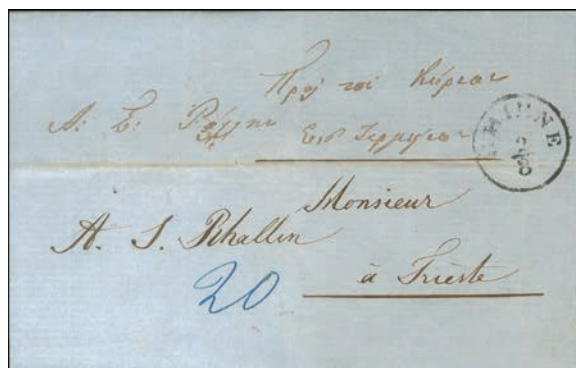

635

636

637

638

639

- 630 Military postage free letter card canc. "RODI*(EGEO)*26.12.42" to Torino. Censor cachet "UFFICIO CENSURA*RODI(EGEO)". C 40 €
- 631 Airmail cover fr. with 1.25L+50c+50c Italian stamps canc. "POSTA AEREA RODI (EGEO)*11.3.43" to Milano. Tape "Verificato per censura", boxed "PRELEVATA PER LA CENSURA/IL GIORNO 1 MAR 1943 RODI (EGEO)" and cachet "UFFICIO CENSURA RODI(EGEO)". C 60 €
- 632 Post card written "2-4-43", fr. with 30c Italian stamp canc. military "COMANDO R. C. T.". Linear "VERIFICATO PER CENSURA" and souble ring "1". PPC 30 €
- 633 Military airmail fr. with 2x50c Italian stamps cnc. "POSTA MILITARE N.550*6.5.43", arr. "SIRACUSA*14.5.43". Censor tape "VERIFICATO PER CENSURA", boxed on reverse "PRELEVATA PER LA CENSURA" (weak) and circular censors cachet "20". C 40 €
- 634 Cover fr. with 50c Italian stamp cab. "POSTA MILITARE N.550*10.8.43" to Italy. Censor cachet "20/A". C 30 €