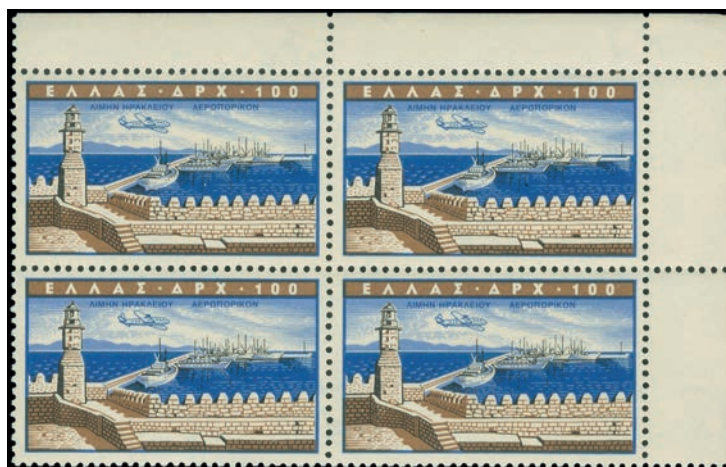

532

530

531

533

534

535

536

POSTAL TAX (CHARITY) STAMPS

533	5l./20l. 1917 "Κ.Π." Surcharges on Fl. Mercury stamp in u/m pair, ovpt var "Κ Π" instead of "Κ.Π.". Very rare. (Hellas C8XXVI).	**	150 €
534	5l/40l 1917 "Κ.Π." surcharges on Fl.Mercury stamps, surcharge albino, u/m. One blunt corner but very rare and impressive. (Hellas C9Dvar).	**	30 €
535	5l/1dr 1917 "Κ.Π." Surcharges on Fl.Mercury stamps in mint pair, surcharge in red-brown. Left stamp u/m. Very fine and rare. (Hellas C11n).	**/*	40 €
536	10l/30l 1917 "Κ.Π." surcharges on F.Mercury stamps (thick paper), with additional vertical perforation at left, used. Very fine and unusual. (Hellas C12).	o	15 €
537	30l/30l 1917 "Κ.Π." surcharges on F.Mercury stamps (thick paper) in used pair, with double surcharge. (Hellas C13b).	o	10 €
538	30l/30l 1917 "Κ.Π." surcharges on F.Mercury stamps (thick paper) in used pair, with additional vertical perforation in the middle - right stamp. Very fine and scarce. (Hellas C13e).	?	30 €
539	1937-1938 Social welfare fund overprints, 50l/20l. var. "perforated 10 1/2 and 13 1/2", u/m. (Hellas C75ab - 140 euro).	**	40 €
540	100dr 1944 Postal staff Anti-Tuberculosis Fund, in u/m bl.4 with ovpt inverted. VF. (Hellas C90a).	**	10 €
541	20dr/40l 1946 Postal staff Welfare Fund, double impression of the green colour (on Hellas 544a), m (just a tiny trace). Very rare. (Hellas C96g).	*	80 €

POSTAGE DUE STAMPS