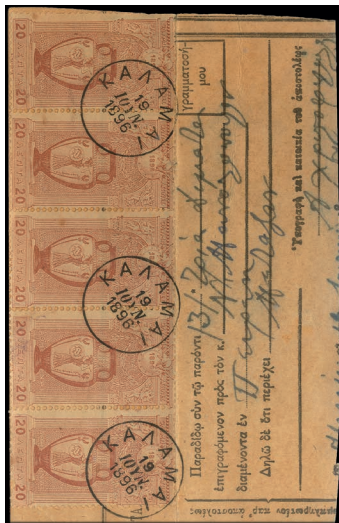

279

276

277

- 270 2l 1896 Olympic Games in bl.10 canc. "ΑΘΗΝΑΙ-1*16.ΦΕΒΡ.1897". Soft yellow toning, still a fine used multiple. o 15 €
- 271 5l 1896 Olympic Games in mint never hinged full pane of 25 with cachet "ΤΑΜΕΙΟΝ ΚΕΡΚΥΡΑΣ" on gum side. Full margins all around. Superb. (Hellas 111). ** 350 €
- 272 5l 1896 Olympic Games in bl.6 canc. "ΑΓΡΙΝΙΟΝ". Very fine. (Hellas 111). o 20 €
- 273 5l Stationary postal card uprated with 5l 1896 Olympic Games canc. "ΑΘΗΝΑΙ-1*14.ΦΕΒΡ.1897", arr. "WANGEN A/A*2.III.97". Very fine. (Hellas 111). PS 35 €
- 274 10l 1896 Olympic Games in bl.6 canc. "ΠΑΤΡΑΙ". Upper left stamp with a couple of short perfs. (Hellas 112). ? 20 €
- 275 Two-fold printed notification (in Greek and in English) about the establishment of "Mc DOWALL & BARBOUR" company in Piraeus, dated 10/22 November 1897, mailed to Alexandria and fr. with 10l 1896 Olympic Games stamp canc. "ΠΕΙΡΑΙΕΥΣ*2.ΔΕΚΕΜ". A Unique item. (Hellas 112). Doc 550 €
- 276 20l 1896 Olympic Games in strip of 5 on a parcel post fragment, canc. "ΚΑΛΑΜΑΙ*22.ΙΟΥΝ.1896". (Hellas 113). o 55 €
- 277 20l 1896 Olympic Games in strip of 4 canc. "ΑΝΔΡΠΙΤΣΑΙΝΑ*17.ΜΑΡΤ.?". (Hellas 113). o 60 €
- 278 20l 1896 Olympic Games in strip of 3 canc. "ΑΡΤΑ". (Hellas 113). ? 25 €
- 279 Two fragments from the same parcel, one with 20 lepta in pane of 10 (separated), while the other with 20 lepta in strip of 5, canc. "ΚΑΛΑΜΑΙ*19.ΙΟΥΝ.1896", total rate 3dr. In text mentioned "Τρία Δέματα..." (Three parcels). Very rare. (Hellas 113). ? 380 €