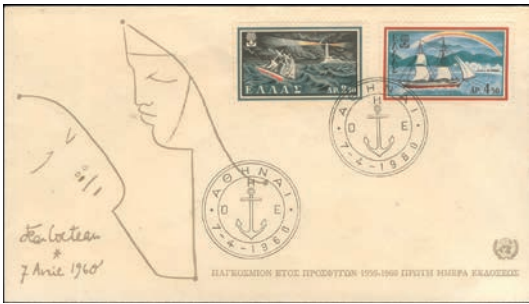

549

550

551

552

553

554

555

- | | | | |
|------------------------|--|-----|-------|
| 553 | 1dr Lithographic issue (3rd period) perf. 10 1/2 at bottom, mint (just trace). Very fine and very rare. (Hellas D95Cb). | * | 250 € |
| 554 | 10dr 1943 lithographic issue, in u/m vertically imperforate pair with displacement of perforation. Very fine. (Hellas D110b). | ** | 16 € |
| 555 | 200dr 1943 Lithographic issue in pair vertically imperforate, u/m. (Hellas D113b-80E+). | ** | 16 € |
| FIRST DAY COVER | | | |
| 556 | 1960 World Refugee Year, complete set of 2 values on "Jan Cousteau" FDC. (Hellas 841/842). | FDC | OFFER |
| 557 | 1966 Popular art, complete set of 12 values on two registered covers canc. "ΒΟΛΟΣ*21.XI.66" (1st day of issue), arr. "ΑΘΗΝΑΙ". (Hellas 1037/1048). | FDC | 20 € |
| 558 | 2.50dr 1969 St Zeno on cover canc. "ΑΓΙΟΣ ΔΗΜΗΤΡΙΟΣ ΑΘΗΝΩΝ*10.II.69" (1st day of issue), arr. "ΧΡΥΣΟΠΗΓΗ ΑΡΤΗΣ*12.II.69". (Hellas 1112). | FDC | 3 € |
| 559 | 1988 Microscopic sea life, complete set of 5 values imperforate horizontally on cover canc. "ΡΟΔΟΣ*2.III.88" (1st day of issue), arr. "ΙΑΛΥΣΟΣ*2.3.88". (Hellas 1788A/1792A). | FDC | 9 € |
| 560 | 1988 Seoul Olympic Games, complete set of 5 values imperforate horizontally on cover canc. "ΡΟΔΟΣ*6.V.88" (first day of issue), arr. "ΙΑΛΥΣΟΣ". (Hellas 1795A/1799A). | FDC | 9 € |
| 561 | 1988 Waterfalls, complete set of 3 values horizontally imperforate, on cover canc. "ΡΟΔΟΣ*4.VII.88" (first day of issue). (Hellas 1800A/1802A). | FDC | 18 € |
| 562 | 60dr 1988 P.T.I. Conference imperforate horizontally on cover canc. "ΡΟΔΟΣ*4.VII.88" (1st day of issue). (Hellas 1803A). | FDC | 12 € |
| 563 | 1988 Capitals of prefectures (I), complete set of 15 values imperforate at shorter sides on 2 covers canc. "ΡΟΔΟΣ*7.X.88" (1st day of issue), both arr. "ΙΑΛΥΣΟΣ". (Hellas 1809A/1820A). | FDC | 10 € |
| 564 | 3dr+5dr+10dr+20dr 1988 Capitals of prefectures (I), 2 complete sets of 4 values one-side imperforate (stamps from booklet) on special illustrated cover canc. "ΡΟΔΟΣ*7.X.88" (1st day of issue). (Hellas 1807C/1813C). | FDC | 7 € |
| 565 | 1988 Christmas, 30dr in se-tenant pair imperforate one-side (L+R) on cover canc. "ΡΟΔΟΣ*2.XII.88" (first day of issue). (Hellas 1821Ab). | FDC | 8 € |