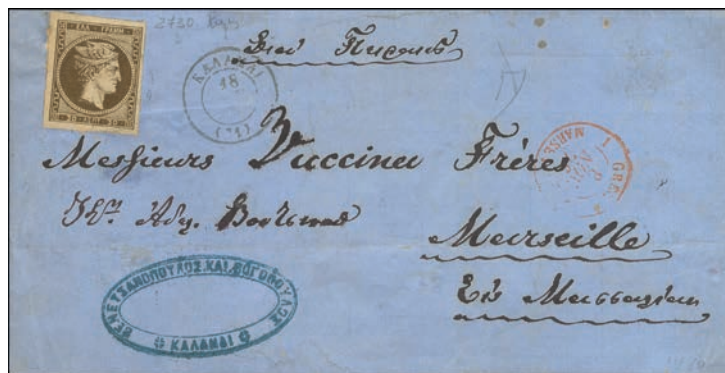

143

1. 141 Prepaid entire letter fr. with 20L. deep blue and 10L. orange-vermilion on lavender with displaced CF (Kound.52.13) canc. "ΣΥΡΑ*1.ΟΚΤ.75", via "LLOYD AGENZIE SMIRNE*14/10", arr. "LARNACA DI CIPRO*20/10". Very fine and rare entire. (Hellas 41b+40d).

EL 120 €

1876 Paris Printing

1. 142 30l. deep olive-brown, used. Fine to Very Fine. (Hellas 43b).
2. 143 Cover fr. with 30l. deep olive-brown and posted from "ΚΑΛΑΜΑΙ (31)* 18 (ΟΚΤ. 76)", via "ΑΘΗΝΑΙ (1)*21 ΟΚΤ." , arr. "MARSEILLE*9 NOV. 76". (Hellas 43b).
3. 144 60l. deep green on green, mint. Superb. (Hellas 44a).
4. 145 60l. deep green on green, used. Superb. (Hellas 44a).

o 12 €

C 120 €

* 10 €

o 27 €

1876/77 Athens Printing

1. 146 60l. deep green, used. Fine-very fine. (Hellas 46a).

o 15 €