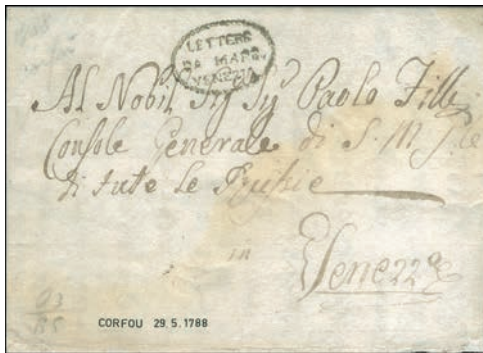

678

680

681

679

683

685

IONIAN ISLANDS

678	VENETIAN OCCUPATION 1386-1797. EL dated Zante February ? 1710 to Venice. Only just over a hundred covers are recorded pre 1797 from the Ionian Islands to Venice, most of which are 18th century. Very rare.	EL	200 €
679	1788 entire letter to "Al Nobil Sig Sig Paolo Filli Console Generale di S.M.I. de tutte le Russie from "Corfu 29 Magiou 1788" with oval "LETTERE DA MARE VENEZIA" and Sanita negative mark on reverse. VF. R.	EL	500 €
680	UNITED STATES OF IONIAN ISLANDS (1815-1864): 1850 EL posted from "CEFALONIA*17BRE 50" (error mark, abbreviated month, 2 last fig. of year, Zaphiriou p.208) with canc. "PAID AT CEPHALONIA" (RR), arr. "CORFU*4 SETTEMBRE 1850". Disinfection slits. Ex. Rochild and J.R.BAAR.	EL	180 €
681	UNITED STATES OF THE IONIAN ISLANDS: 1851 EL posted from Zante, with oval "PIETER VAN LENNEP ZANTE" arr. Bolton "26SF26/1851".	EL	200 €
682	UNITED STATES OF THE IONIAN ISLANDS: 4.1.1858 EL posted from Alexandria to Athens with agent "RALLIE MAUROJANI CORFU*9/1/58", "CORFU*9 JEN", transit "ΠΕΙΡΑΙΕΥΣ*2 IAN", arr. "ΑΘΗΝΑΙ*2 IAN 58".	EL	350 €
683	UNITED STATES OF IONIAN ISLANDS (1815-1864): 1862 EL posted from "ΛΕΥΚΑΣ*26 ΑΠΡ 62", arr. "TRIEST*1/5". Manuscript postage rate "1" and "15".	C	150 €
684	1859 EL fr.1/2d.blue 1859 British Ionian State (Hellas 1) (deleted by pen) & oval "Δ 1 Π" canc.oval "ΚΕΦΑΛΛΗΝΙΑ*1859/ΑΥΓΟΥΣΤΟΥ 6" to Ιθάκη.	EL	1100 €
685	Cover fr. with 5x5c Italian stamps canc. "CORFU POSTE ITALIANE*15.6.917" to London. Italian censor tape "VERIFICATO PEZR CENSURA" and circular censors cachet "41".	C	120 €