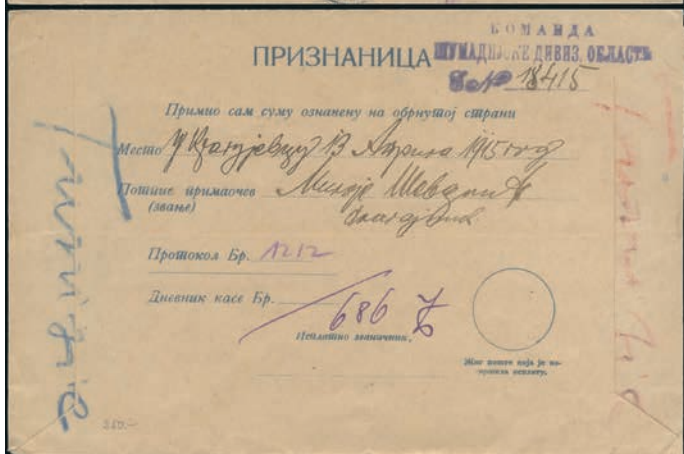

750

739 1l. 1914 General Administration of Samos (I), without safety mark only, used. Very rare. (Hellas 35d). o 120 €

MYTILENE ISLAND

- 740 EL written in "Κυδωνίε 11/07/1863" and posted from "MYTILINE*24/9" with linear canc. "FRANCO" and red manuscript postage rate "20l". On arrival "ΣΥΡΟΣ (67)*15 ΣΕΠΤ. 63" taxed with 20l. sky-blue 1862/67 issue (internal postage rate). EL 130 €
- 741 Cover fr. with 20pa 1884 Empire Ottoman stamp canc. double ring in old Turkish "MIDILLI CARSISI" in blue (METELIN MARCHE/NG1) and bilingual "METELIN TURQUIE*21.MARS.1885" (NG2), arr. "STAMBOUL". C 80 €
- 742 2pa 1912 "Ελληνική Κατοχή Μυτιλήνης" ovpt (pos.5), "ι" inverted, u. (Hellas 1B). o 10 €
- 743 1912 New values on Mytilene stamps, ΔΙΔΡΑΧΜΟΝ/1pr. var. "second η inverted" (pos.19), u/m. (Hellas 18A - 200 euro). * 60 €

MILITARY CANCELLATIONS

Serbian Military Post-Offices

- 744 5c. in pair with linear "POSTES SERBES" canc. with "MINISTARSKA". (Yv.4 - 180 euros). o 25 €
- 745 25c. in interpaneau bl.4 with plate n.7 and linear "POSTES SERBES", u/m. Superb. RR. (Yv.8 - 140+++ euros). ** 35 €
- 746 1914 money order 2dinars and 75para sent from the Serbian 1st Army HQ FPO "I APMNJA/23.X.914" (canc. type used during Balkan Wars) to the Invalids Fund at Nis, via Belgrade "27.10.14" and with arrival to Nis postmark. PS 15 €
- 747 1914 money order 40dinars sent from the Serbian 2nd Army HQ FPO "II APMNJA/14.XI.914" (canc. type used during Balkan Wars) to the Inland Revenue Office at Uzica, with "28.XII.14" arrival postmark. PS 30 €
- 748 1914 money order 500dinars sent from the Serbian Sumadija Div. II Call FPO "WYM. DNB.II.Π/22.11.14" to the Ministry of Finance at Nis, received at Nis on November 27. PS 70 €