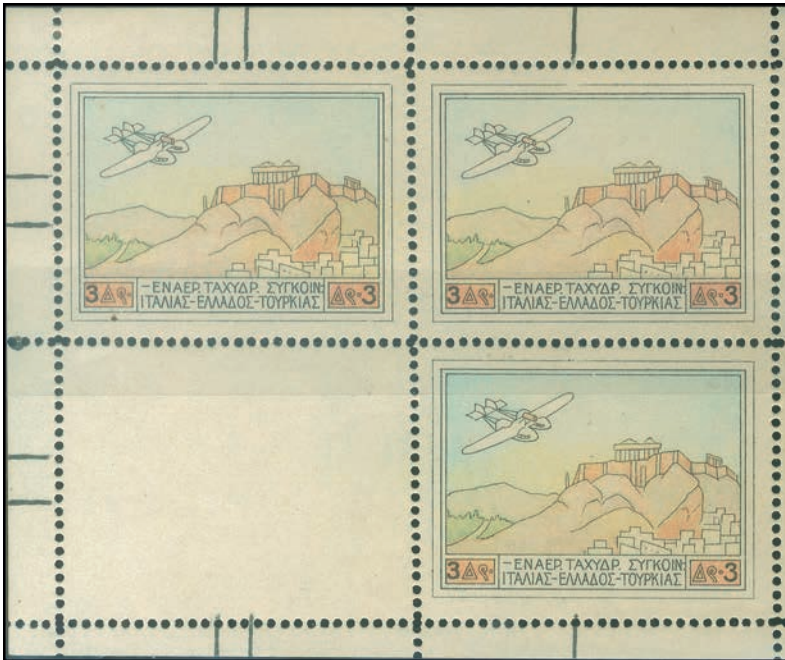

519

- 524 1935 Mythological issue, complete set of 9 values, m. (Hellas A22/A30). * 17 €
- 525 1938-1942 Airplane issue, 1dr/2dr. m. signed by Argyropoulos plus 10dr. u/m, both with inverted surcharge. **/* 17 €
- 526 5dr 1942 Airplanes overprint, zig-zag perforation stamps, mint never hinged. The usual perforation for this. ** 40 €
- 527 1940 National Youth Organization, complete set of 10 values, u/m. (Hellas A45/A54). ** 180 €
- 528 1940 National Youth Organization, complete set of 10 values, mint. (Hellas A45/A54). * 80 €
- 529 1952 "Grammos-Vitsi" issue in complete set of 4 values, u/m. (Hellas A67/A70). ** 18 €
- 530 1954 N.A.T.O., complete set of 3 values, u/m. (Hellas A71/A73). ** 18 €
- 531 1958 Harbours, complete set of 7 values in corner bl.4, u/m. (Hellas A74/A80). ** 75 €
- 532 1958 Harbours, complete set of 7 values, u/m. (Hellas A74/A80). ** 18 €