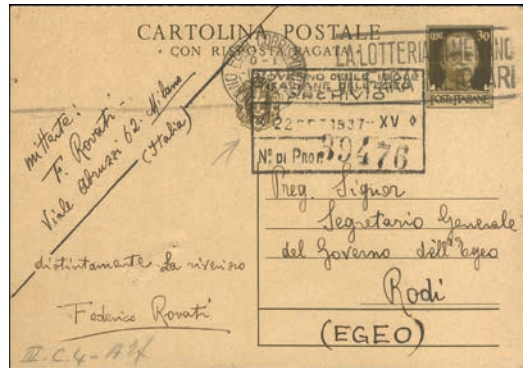

678

680

- 678 50c. Italian stamp on commercial cover cancelled with "MOTONAVE POSTALE PIERO FOSCALI*" to Ancona. C 40 €
- 679 30c. PS posted from "COO*EGEO*2.2.37" to Rodi. PS 8 €
- 680 30c+30c. postal card "CON RIPOSTA PAGATA" and "RIPOSTA" from Milano to Rodi. PC 60 €
- 681 15.6.1939, 30c. postal card with additional 50c. Italian stamp from Trieste to Rodi. PC 20 €
- 682 Cover fr. with 25c. RODI 1932 and posted from "CALINO (EGEO)*29.10.39" to Bologna. (Hellas 102). C 8 €
- 683 Official document "BANCO DI SICILIA-Filiale di Rodi (Egeo)" fr. with 10c. RODI reprint and cancelled with blue "BANCO DI SICILIA RODI*31 DIC. 40". DOC 40 €
- 684 Registered cover fr. with 1,25L. 1932 RODI plus 50c Italian stamp cancelled with "mute" pmk "4 MAR. 42", via "RODI (EGEO)" and "BRINDISI", arr. "BERGAMO*14.3.42". (Hellas 105). C 25 €
- 685 1942 Official document printed "COMUNE DI PATMO" with linear "LIBERO CORSO" fr. with 20cc. RODI and cancelled with "PATMO (EGEO)*24.8.42" to Rodi. DOC 90 €
- 686 Cover from "BASE NAVALE DI LERO" to Rodi with the relative oval stamp for the franchise. The receiver was obligated to pay 25c. using a 20c. segnatasse stamp plus 5c. normal stamp considered as segnatasse. Rare combination. C 100 €

German Military Administration Issues

- 687 25c+25c 1943 "PRO ASSISTENZA EGEO" surcharge, surcharge inverted, u/m. (Hellas 4a). ** 30 €