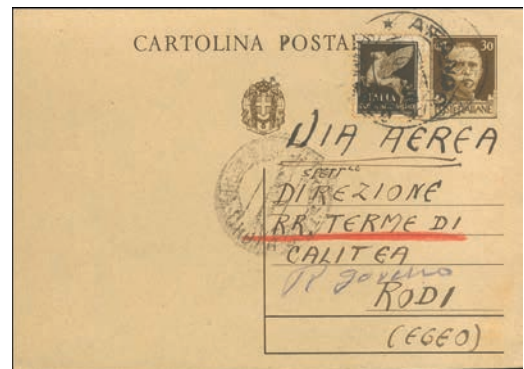

677

678

679

680

682

683

- 678 50c. Italian stamp on commercial cover cancelled with "MOTONAVE POSTALE PIERO FOSCALI\*" to Ancona. C 40 €
- 679 30c. PS posted from "COO\*EGEO\*2.2.37" to Rodi. PS 8 €
- 680 30c+30c. postal card "CON RIPOSTA PAGATA" and "RIPOSTA" from Milano to Rodi. PC 60 €
- 681 15.6.1939, 30c. postal card with additional 50c. Italian stamp from Trieste to Rodi. PC 20 €
- 682 Cover fr. with 25c. RODI 1932 and posted from "CALINO (EGEO)\*29.10.39" to Bologna. (Hellas 102). C 8 €
- 683 Official document "BANCO DI SICILIA-Filiale di Rodi (Egeo)" fr. with 10c. RODI reprint and cancelled with blue "BANCO DI SICILIA RODI\*31 DIC. 40". DOC 40 €
- 684 Registered cover fr. with 1,25L. 1932 RODI plus 50c Italian stamp cancelled with "mute" pmk "4 MAR. 42", via "RODI (EGEO)" and "BRINDISI", arr. "BERGAMO\*14.3.42". (Hellas 105). C 25 €
- 685 1942 Official document printed "COMUNE DI PATMO" with linear "LIBERO CORSO" fr. with 20cc. RODI and cancelled with "PATMO (EGEO)\*24.8.42" to Rodi. DOC 90 €
- 686 Cover from "BASE NAVALE DI LERO" to Rodi with the relative oval stamp for the franchise. The receiver was obligated to pay 25c. using a 20c. segnatasse stamp plus 5c. normal stamp considered as segnatasse. Rare combination. C 100 €