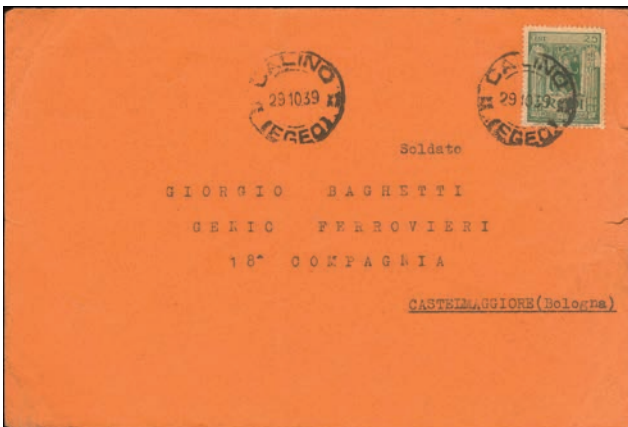

682

- 678 50c. Italian stamp on commercial cover cancelled with "MOTONAVE POSTALE PIERO FOSCALI*" to Ancona. C 40 €
- 679 30c. PS posted from "COO*EGEO*2.2.37" to Rodi. PS 8 €
- 680 30c+30c. postal card "CON RIPOSTA PAGATA" and "RIPOSTA" from Milano to Rodi. PC 60 €
- 681 15.6.1939, 30c. postal card with additional 50c. Italian stamp from Trieste to Rodi. PC 20 €
- 682 Cover fr. with 25c. RODI 1932 and posted from "CALINO (EGEO)*29.10.39" to Bologna. (Hellas 102). C 8 €
- 683 Official document "BANCO DI SICILIA-Filiale di Rodi (Egeo)" fr. with 10c. RODI reprint and cancelled with blue "BANCO DI SICILIA RODI*31 DIC. 40". DOC 40 €
- 684 Registered cover fr. with 1,25L. 1932 RODI plus 50c Italian stamp cancelled with "mute" pmk "4 MAR. 42", via "RODI (EGEO)" and "BRINDISI", arr. "BERGAMO*14.3.42". (Hellas 105). C 25 €
- 685 1942 Official document printed "COMUNE DI PATMO" with linear "LIBERO CORSO" fr. with 20cc. RODI and cancelled with "PATMO (EGEO)*24.8.42" to Rodi. DOC 90 €
- 686 Cover from "BASE NAVALE DI LERO" to Rodi with the relative oval stamp for the franchise. The receiver was obligated to pay 25c. using a 20c. segnatasse stamp plus 5c. normal stamp considered as segnatasse. Rare combination. C 100 €

German Military Administration Issues

- 687 25c+25c 1943 "PRO ASSISTENZA EGEO" surcharge, surcharge inverted, u/m. (Hellas 4a). ** 30 €