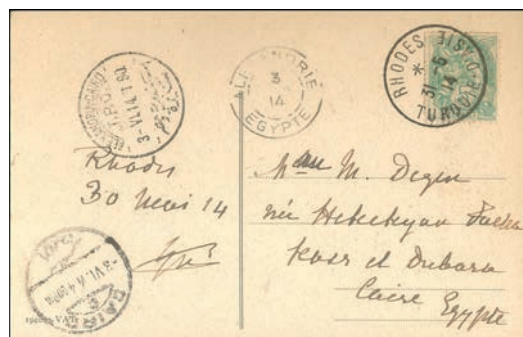

704

- 702 Castellorizo. The triple-framed rectangle postmark on 20pa. stamp. o 180 €
- 703 Colour ppc fr. with 20pa. Turkish stamp and posted from "KALYMNOS\*21.8.09", arr. "POST SAID". PPC 50 €
- 704 Reverse part of cover probly sent from an island of Dodecanese of 1911 to England, fr. with 1pi. and passing from different post offices of "SMYRNE", "SUBEKI", "RHODES" and "KARPATIOS" returned to sender. A very rare item with postmarks of 3 islands. ? 140 €