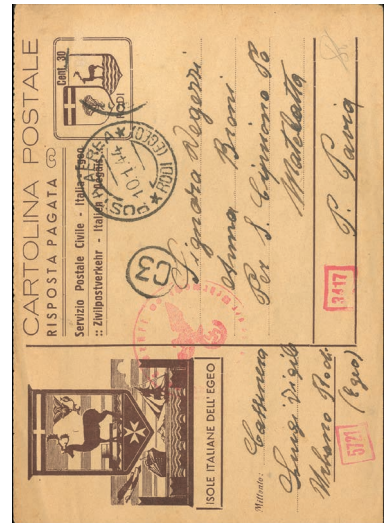

690

688	1943 Postal card 30c. "CON RIPOSTA PAGATA" posted from "RODI (EGEO)*24.12.43" to Roma, fr. with additional 50x. RODI air stamp. (Hellas PC2.A).	PC	400 €
689	1943 Postal card 30c. "CON RIPOSTA PAGATA" posted from "RODI (EGEO)*28.12.43" (1st DAY of ISSUE) to Liguria. Certificate by Raybaudi. (Hellas PC2.A).	PC	480 €
690	30c. RODI PS card RISPOSTA PAGATA posted to Pavia, Italy (affixed stamp fell off), canc. "POSTA AEREA * RODI (EGEO) * 10.1.44" with red German Wermacht censorship & boxed censors numbers & Italian censors marking "C3" in small circle on arrival. Extremely rare as used. Signed Sintoni. (Hellas PC2B).	PC	330 €