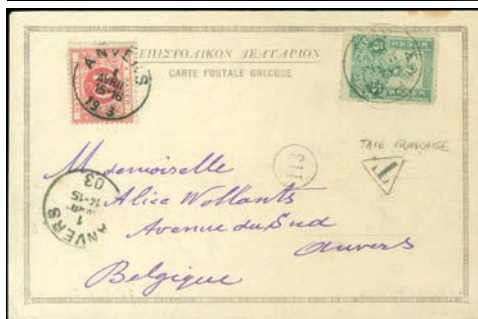

387

371	1900 Large Hermes Heads surcharges, complete set of 5 values, mint. 5dr/40l high value (pos.130) with space 1 1/2mm on 1867/69 stamp. Very fine set. 5dr/40l Superb copy. (Hellas 155/159Aa).	*	120 €
372	30l/40l dull violet - brown 1900 Large Hermes Heads surcharges in pair (pos.132-133), space 2mm (pos.132), mint no gum. Fine. (Hellas 155Ab+155).	(*)	15 €
373	1900 Large Hermes Heads surcharges, 30l/40l. (narrow 0) in bl.4 (pos. 106-107/116-117), var. "space 1/2mm" on upper pair and "broken right leg of Π" pos.107, 2 stamps u/m. VF. (Hellas 155a+155aC+155).	**/*	32 €
374	1900 Large Hermes Heads surcharges, 40l/2l. (narrow 0) in marginal bl.4, u/m. (Hellas 156).	**	25 €
375	1900 Large Heremes Heads surcharges, 40l/2l. (wide 0), used, var. "space 2mm". (Hellas 156Ab).	o	30 €
376	1900 Large Hermes Heads surcharges, 50l/40l. (narrow 0), u. Var. "space 1 1/2mm" and "displaced C.F." (Kound. 64.4). Very Rare. (Hellas 157a).	o	100 €
377	3dr/10l. yellow-orange 1900 Large Hermes Heads Surcharges in bl.4 (pos.19-20/29-30). One stamp hinged, the rest u/m. (Hellas 158A-530E).	**/*	120 €
378	1900 Large Hermes Heads surcharges, 5dr/40l. marginal bl.4 (pos.101-102/111-112), 3 stamps u/m. Var. "space 1 1/2mm" (pos.101 and 102) and "space 4mm" (pos.112). VF. R. (Hellas 159la+159l+159lc - 2230++ euro).	**/*	700 €
379	1900 Large Hermes Heads Surcharges, complete set of 5 values perf. 11 1/2, mint. On 5dr/40l high value space 1 1/2mm. Set very fine. (Hellas 160/164a).	*	100 €
380	30l/40l bright violet-brown 1900 Large Hermes Heads Surcharges (pos.132) perf. 11 1/2, space 2 1/2mm, mint. Signed Cosmopoulos. Very fine. (Hellas 160Ab).	*	30 €
381	1900 Large Hermes Heads surcharges, 30l/40l. in perforated pair (wide 0) pos.101-102, m. Var. "imperforate between". (Hellas 160Ca).	*	50 €
382	1900 Large hermes heads surcharges, 40l/2l. (wide 0) in pair, u. Var. "imperforated between" and "space 2mm" on 2nd stamp. R. (Hellas (161A+161Ab)o).	o	50 €
383	50l/40l grey-bistre 1900 Large Hermes Heads surcharges perf. 11 1/2 in used pair (pos.54-55), deformed "4" on control number type b and palte flaw open cross (pos.54). (Hellas 162+162mb).	o	30 €
384	1900 Large Hermes Heads surcharges, 5dr/40l. greyish magenta on blue perforated, m. VF. R. (Hellas 164B).	*	180 €
385	1901 "First Olympic AM" issue in complete set of 5 values plus 50l./2dr. with wide "O", m. (Hellas 165/169+167a).	*	180 €
386	1dr/5dr 1901 First Olympics "AM" surcharges, "ΔΡΔΧΜΗ" instead of "ΔΡΑΧΜΗ", mint (trace). Signed O.Vlastos. Very fine and rare. (Hellas 168a).	*	280 €

1901/02 FLYING MERCURY & A.M.

387	"Syra, Fabrique Pappadam" post card, fr. with 5l. FL.Mercury canc. "ΣΥΡΟΣ*12.MAPT.1903" to Anvers. Marked with triangle "T" for the missing 5l. rate, taxed on arrival with 10c. Belgian postage due stamp, canc. "ANVERS*1 AVRIL 1903".	PPC	20 €