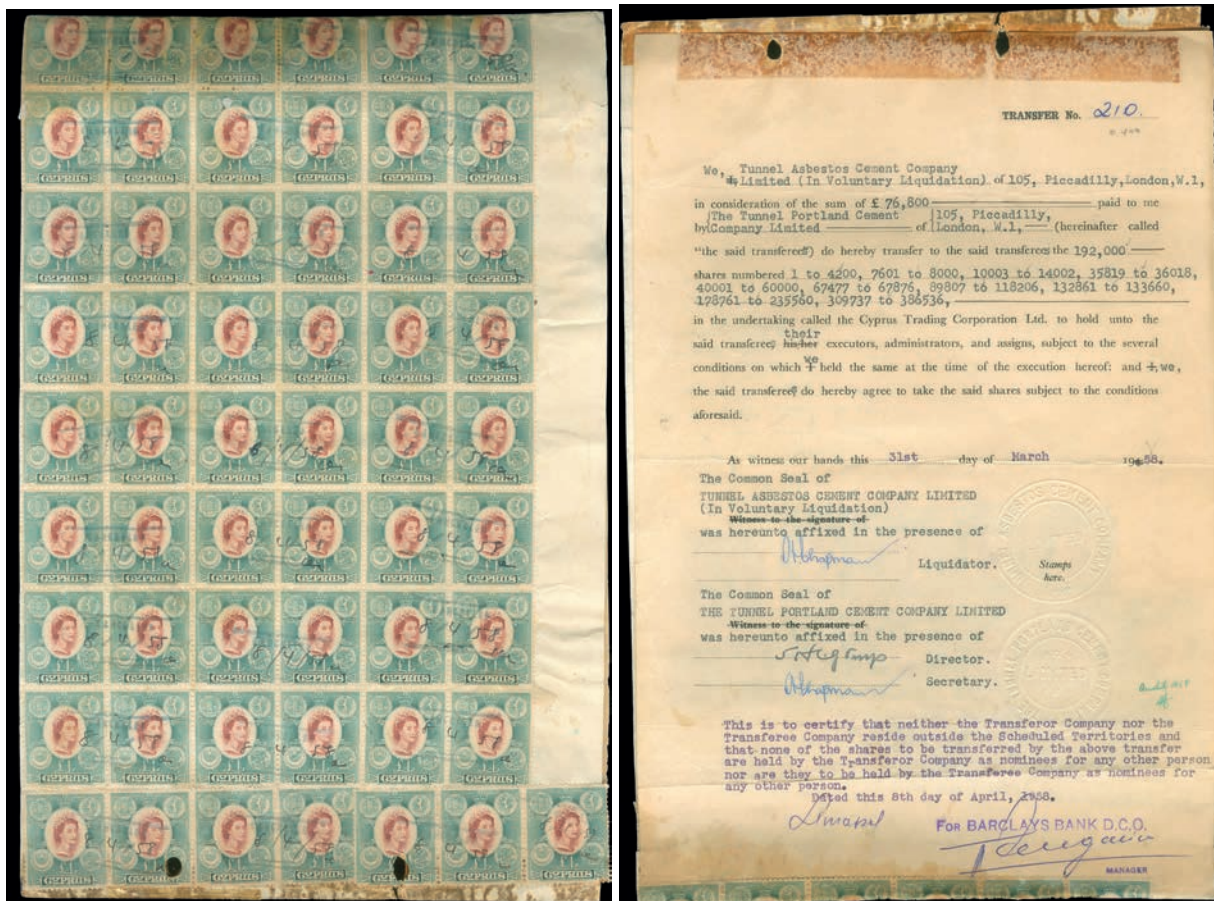

1057

1059

1060

1062

- |      |                                                                                                                              |    |       |
|------|------------------------------------------------------------------------------------------------------------------------------|----|-------|
| 1050 | 1928 Cyprus Jubilee commemor. pictorial issue, complete set of 10 values, u/m. Very fine. (Cyprus 119/128).                  | ** | 250 € |
| 1051 | 1934 KGV Definitives issue, complete set of 11 values, mint. (Cyprus 129/139).                                               | *  | 80 €  |
| 1052 | 1937 KGV Silver Jubilee, complete set of 4 values, u/m. (Cyprus 140/143).                                                    | ** | 15 €  |
| 1053 | 1937 KGV Coronation, complete set of 3 values, perfin "SPECIMEN", stamps mint with light trace of hinge. (Cyprus 144S/146S). | S  | 40 €  |
| 1054 | 1946 Victory, complete set of 2 values, perfin "SPECIMEN", stamps mint with light trace of hinge. (Cyprus 166S/167S).        | S  | 50 €  |