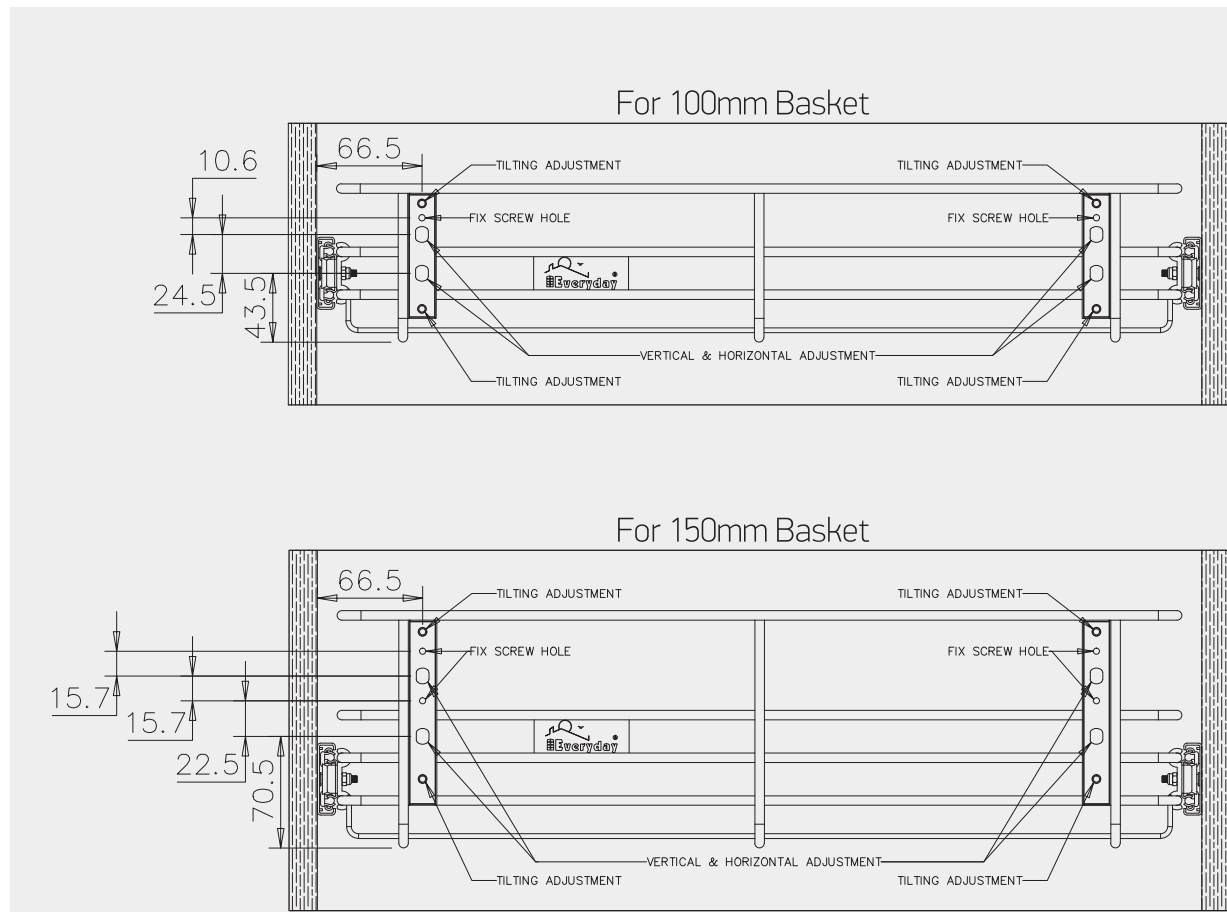

Complete

all dimensions are in MM.

Basket Installation

Telescopic

all dimensions are in MM.

Basket Installation

Concealed