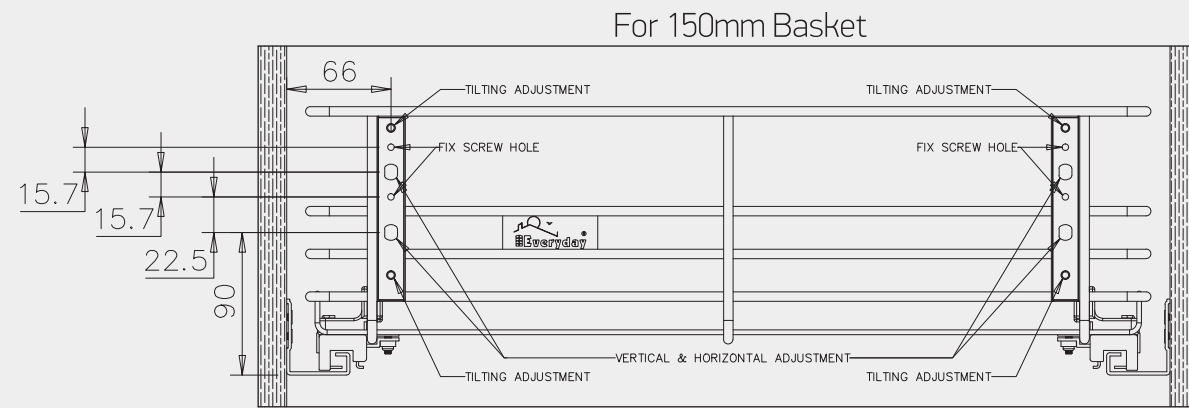

Complete

all dimensions are in MM.

Basket Installation

Telescopic

all dimensions are in MM.

Basket Installation

Concealed