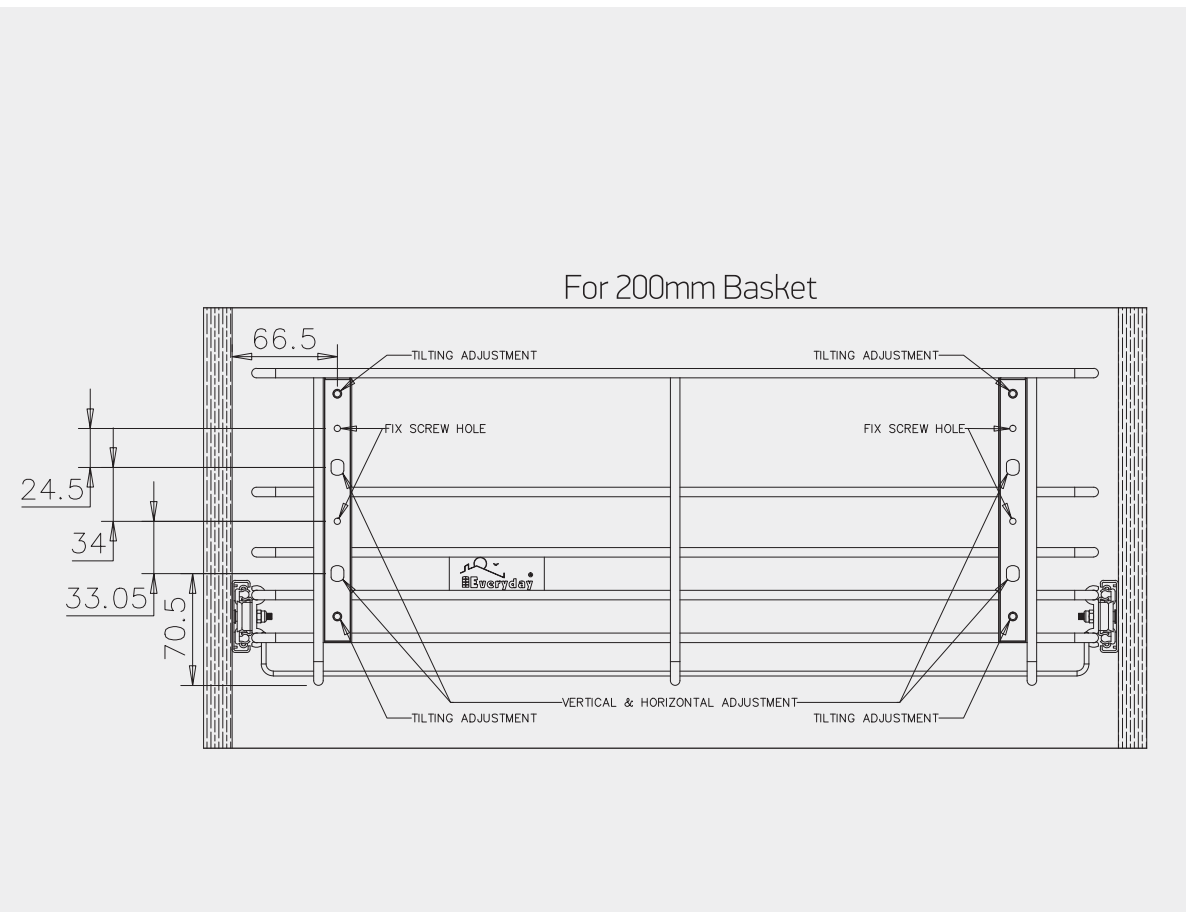

Complete

all dimensions are in MM.

Basket Installation

Telescopic

all dimensions are in MM.

Basket Installation

Concealed