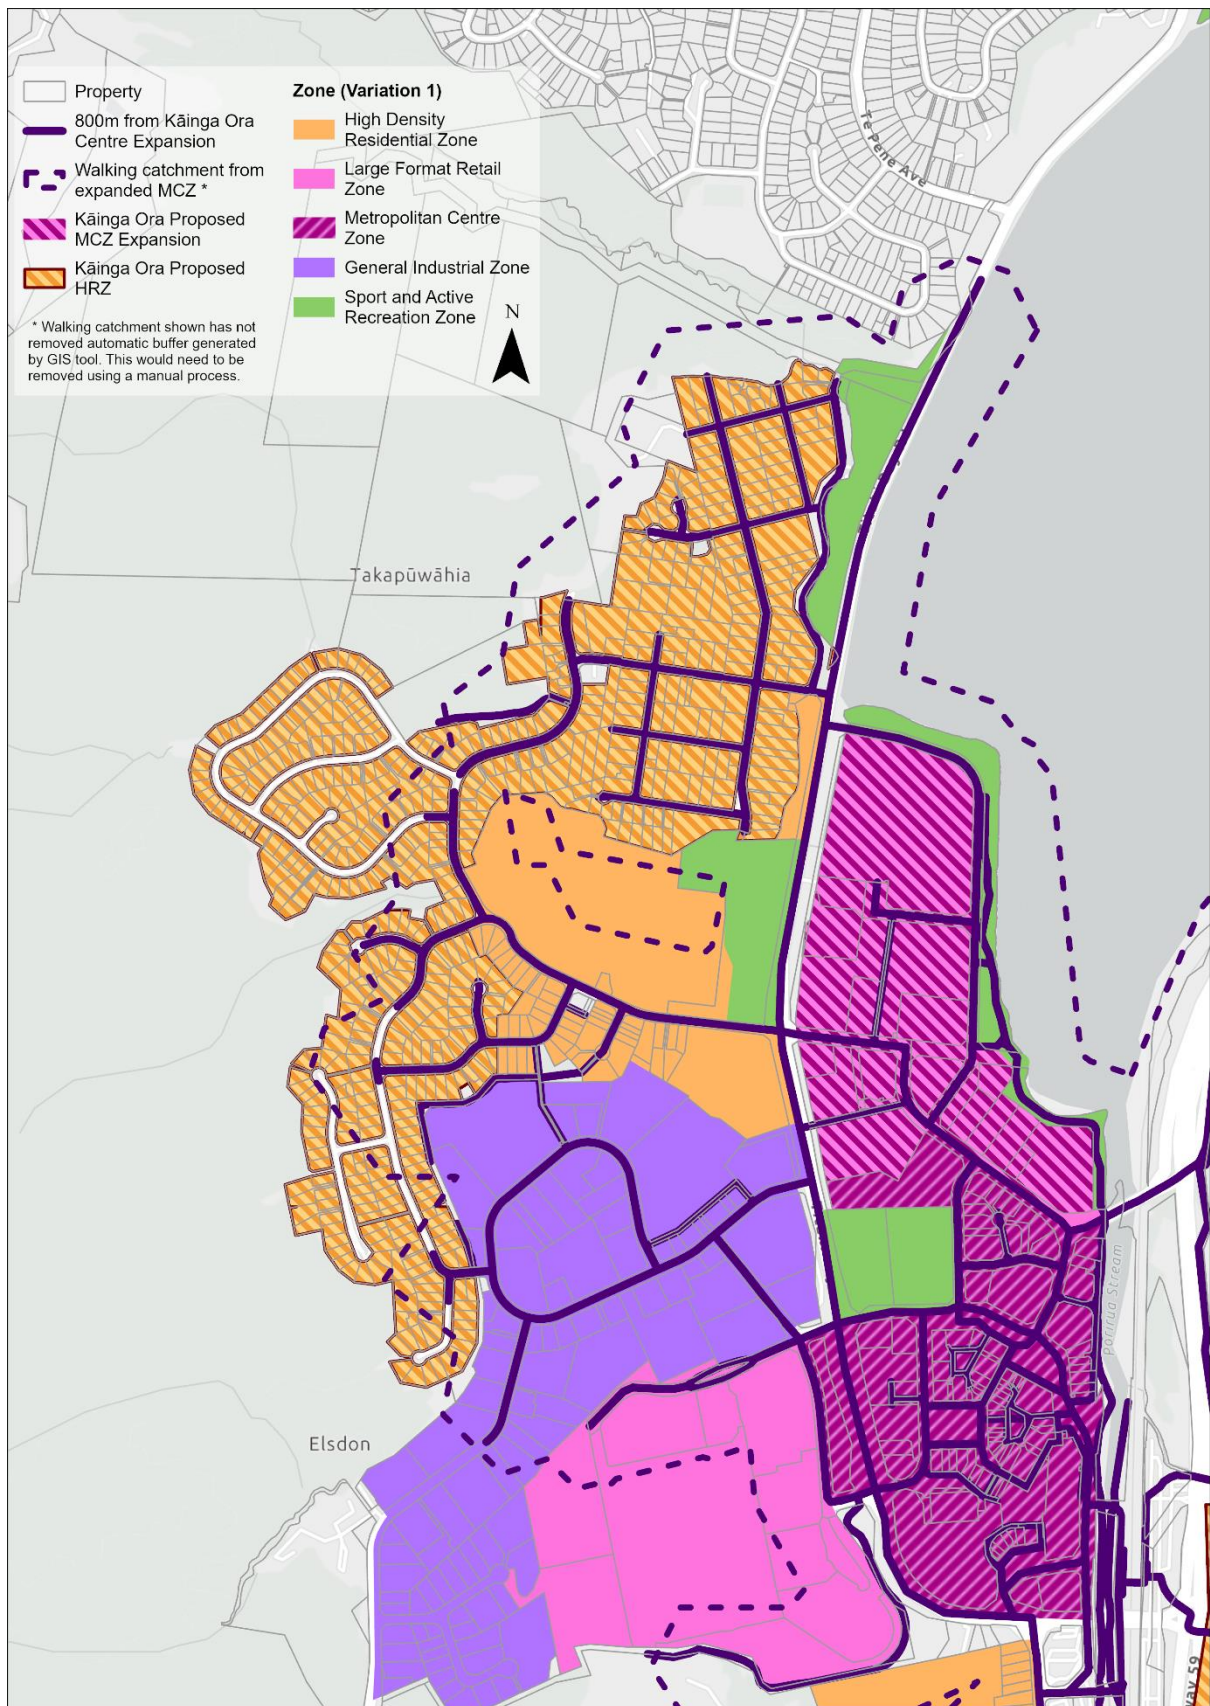

Appendix - Walking catchments for Metropolitan Centre Zone¹,
supermarket, primary school and local park for land at
Takapūwāhia/Elsdon.

¹ If extended northwards

Walking catchment from expanded Metropolitan Centre Zone

Walking catchment from primary schools

Walking catchment from parks

Walking catchment from supermarkets