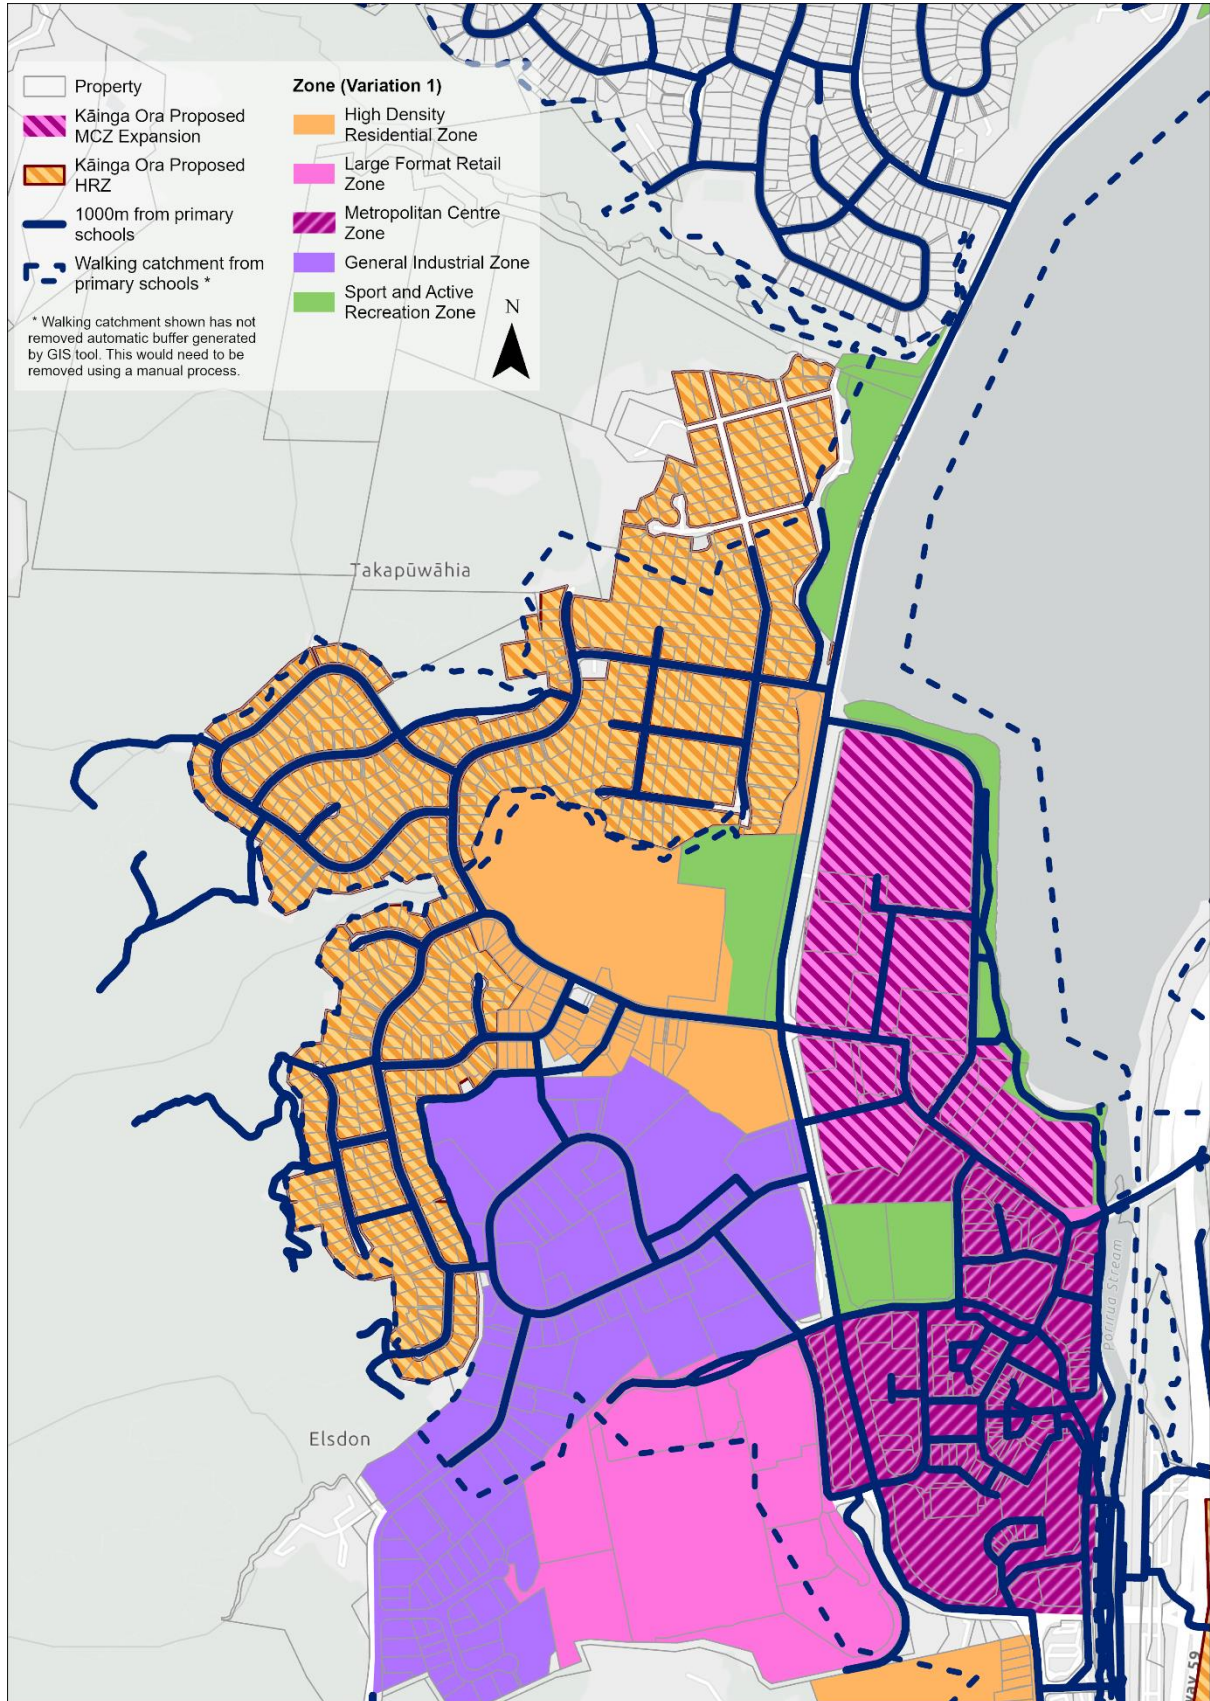

Appendix - Walking catchments for Metropolitan Centre Zone¹,
supermarket, primary school and local park for land at
Takapūwāhia/Elsdon.

¹ If extended northwards

Walking catchment from expanded Metropolitan Centre Zone

Walking catchment from primary schools

Walking catchment from parks

Walking catchment from supermarkets