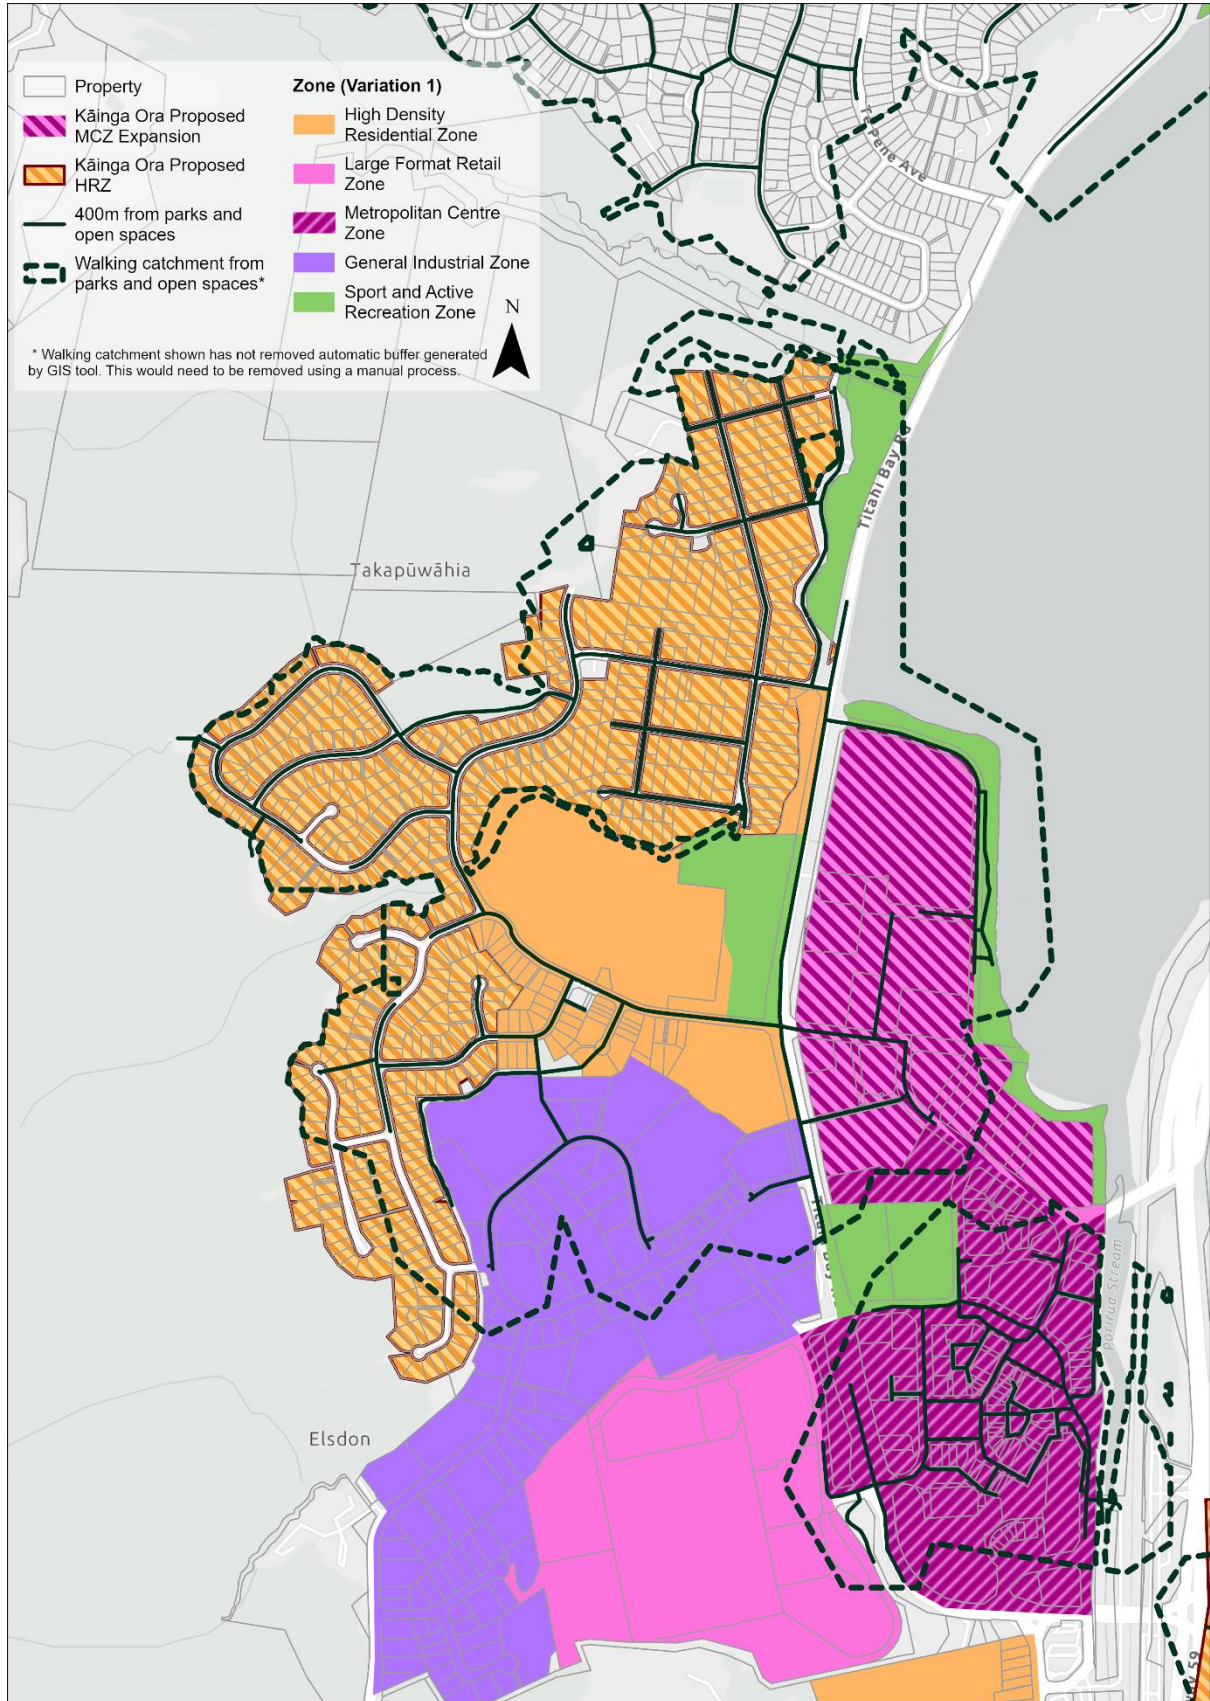

Appendix - Walking catchments for Metropolitan Centre Zone¹,
supermarket, primary school and local park for land at
Takapūwāhia/Elsdon.

¹ If extended northwards

Walking catchment from expanded Metropolitan Centre Zone

Walking catchment from primary schools

Walking catchment from parks

Walking catchment from supermarkets