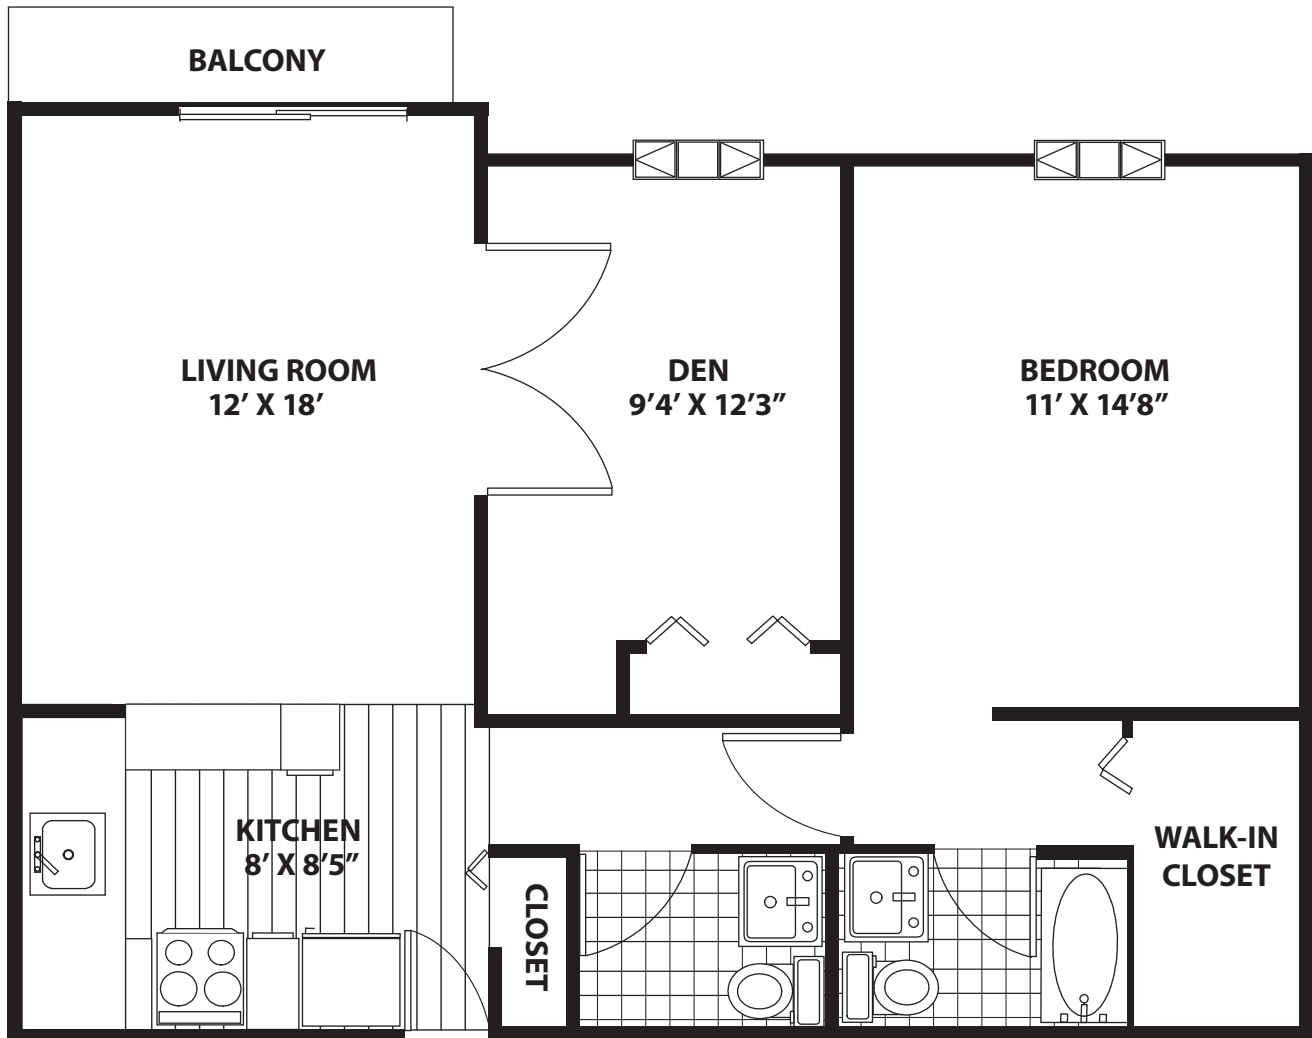

One-Bedroom Den

874 Sq. Ft.

PEACEVILLAGE

Expect something better.

10300 Village Circle Drive | Palos Park, IL 60464
(708) 361-3683 | PeaceVillage.org