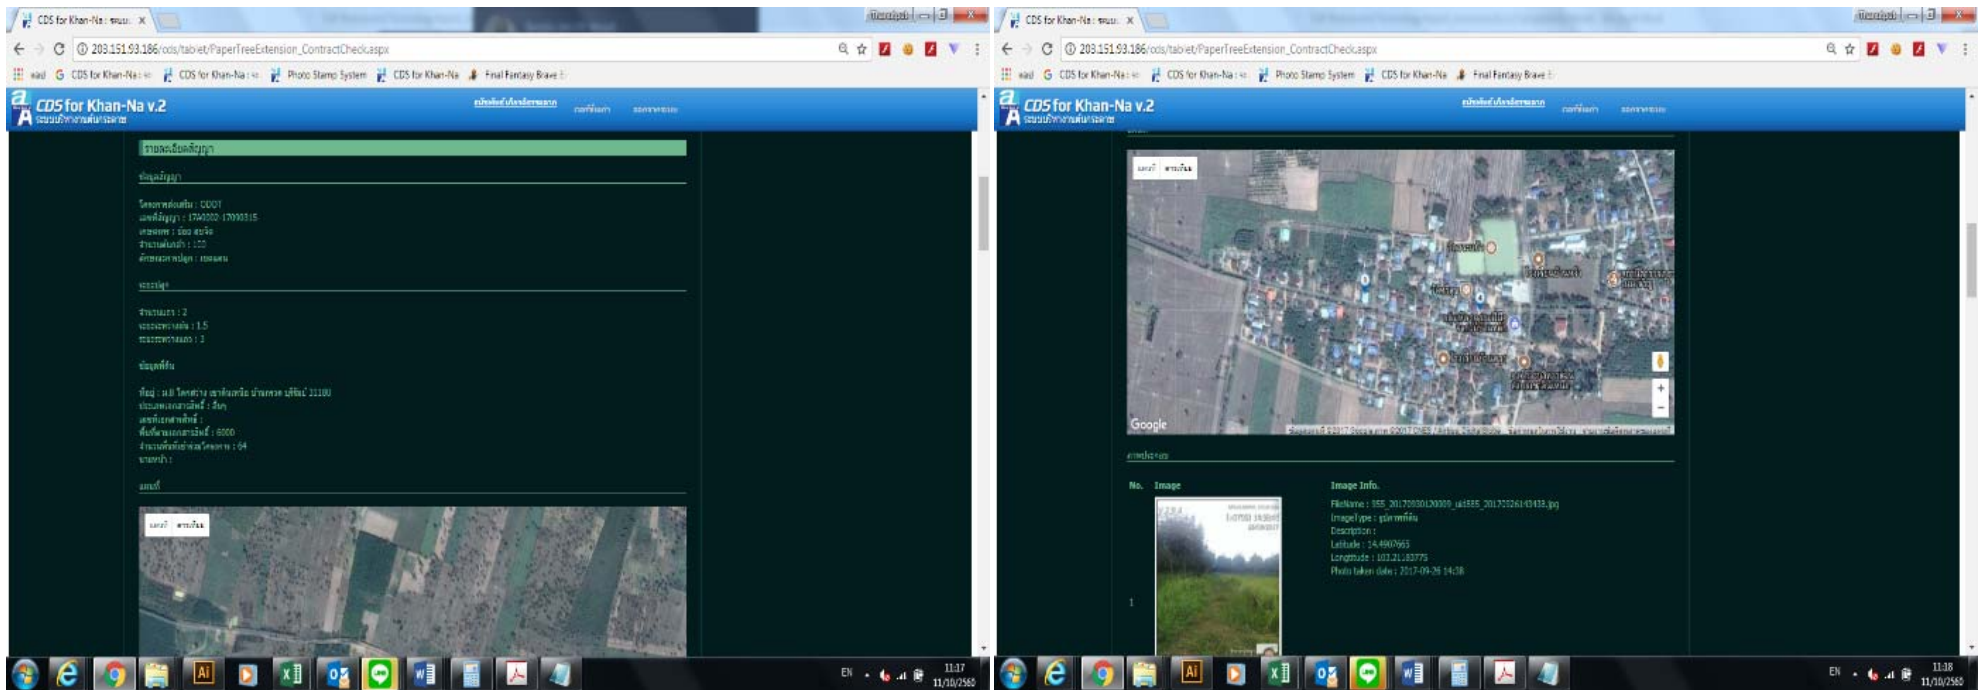

KHAN-NA Management system

Documentation check randomly by control room.