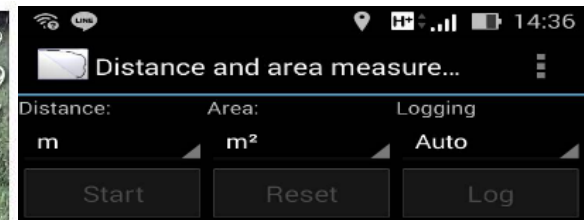

KHAN-NA Management system

Sapling delivery to farmers

Pic of the sapling after 1 week

View mode

Distance: 2516.0m
Area: 6460.26m²