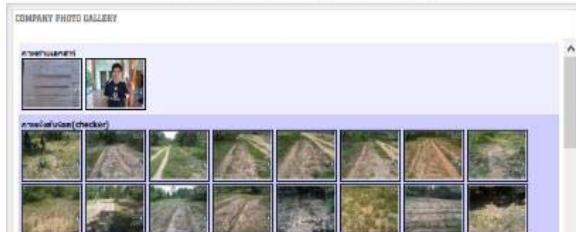

Technology and Management system

Photo Stamp application