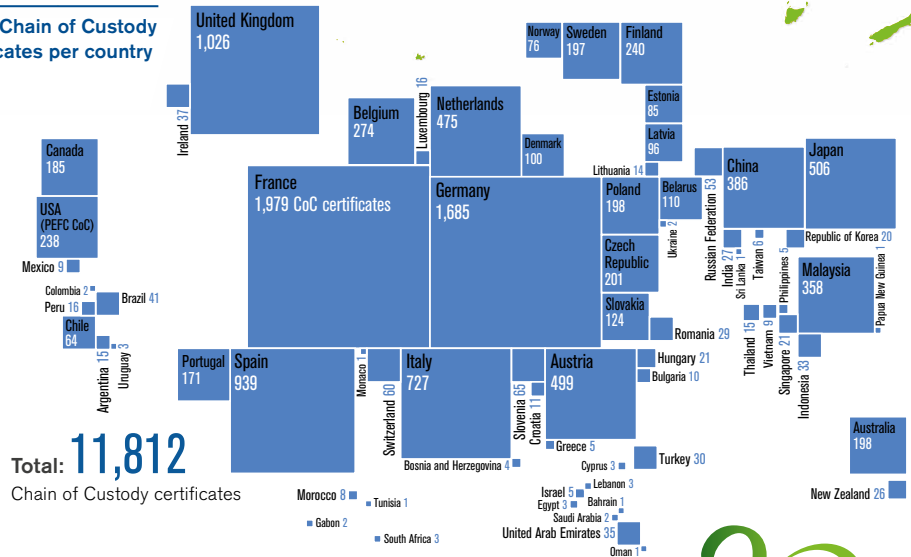

National members represent PEFC in **53** countries

More than **20,000** companies in the world benefit from PEFC's Chain of Custody certification

Your assurance of responsible sourcing

10 countries are developing a PEFC system or preparing to apply for endorsement

62% of all certified forests worldwide are PEFC-certified (>325 million ha)

750,000 forest owners are PEFC-certified globally

PEFC-certified forest area per country

PEFC Chain of Custody certificates per country