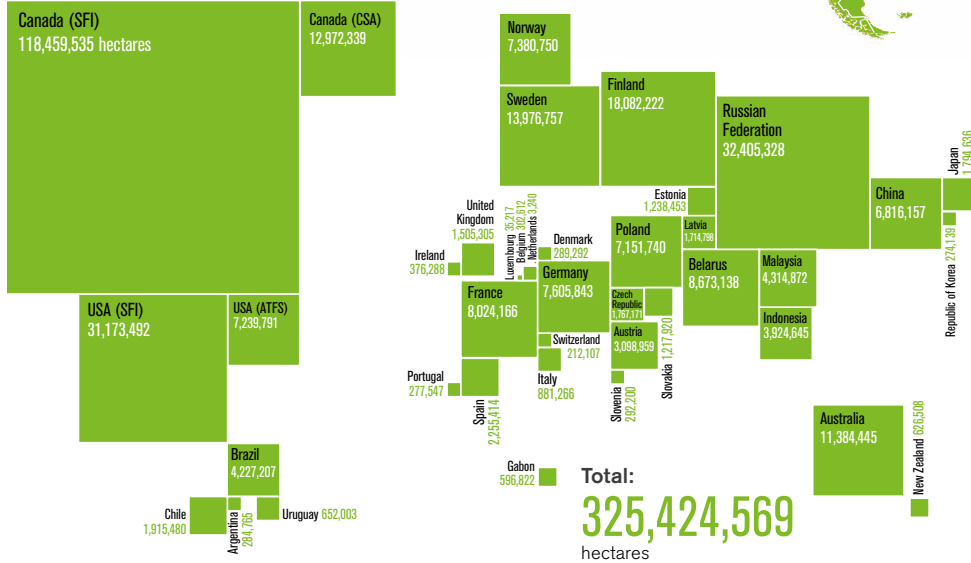

National members represent PEFC in **53** countries

More than **20,000** companies in the world benefit from PEFC's Chain of Custody certification

Your assurance of responsible sourcing

10 countries are developing a PEFC system or preparing to apply for endorsement

62% of all certified forests worldwide are PEFC-certified (>325 million ha)

750,000 forest owners are PEFC-certified globally

PEFC-certified forest area per country

PEFC Chain of Custody certificates per country