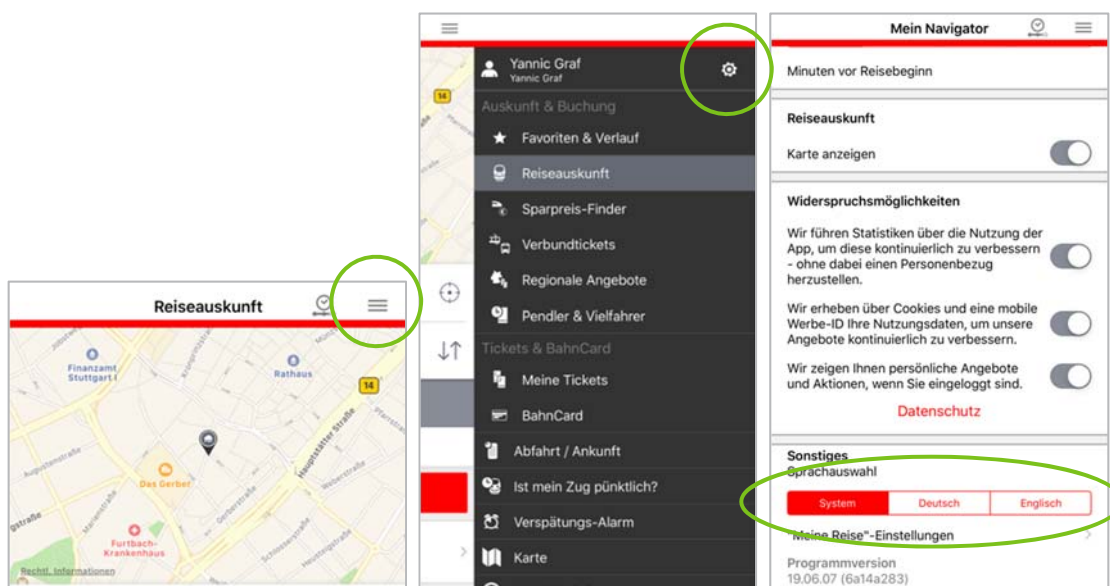

You do not have a customer account?

Register as new customer and book ⓘ

- ✓ Pay by direct debit
- ✓ Easy ticket exchange/refund
- ✓ Redeem vouchers and eCoupons

Proceed

Book without registering

Payment by direct debit and redemption of vouchers not possible

Proceed

Proceed as either 'Register as new customer and book' or 'Book without registering'.

If you register as a new customer, you can access your digital ticket and the latest information about your train through your phone. To do so, download the 'DB Navigator' app by searching for 'Deutsche Bahn' and log in with your account.

To switch it to English, follow these steps: