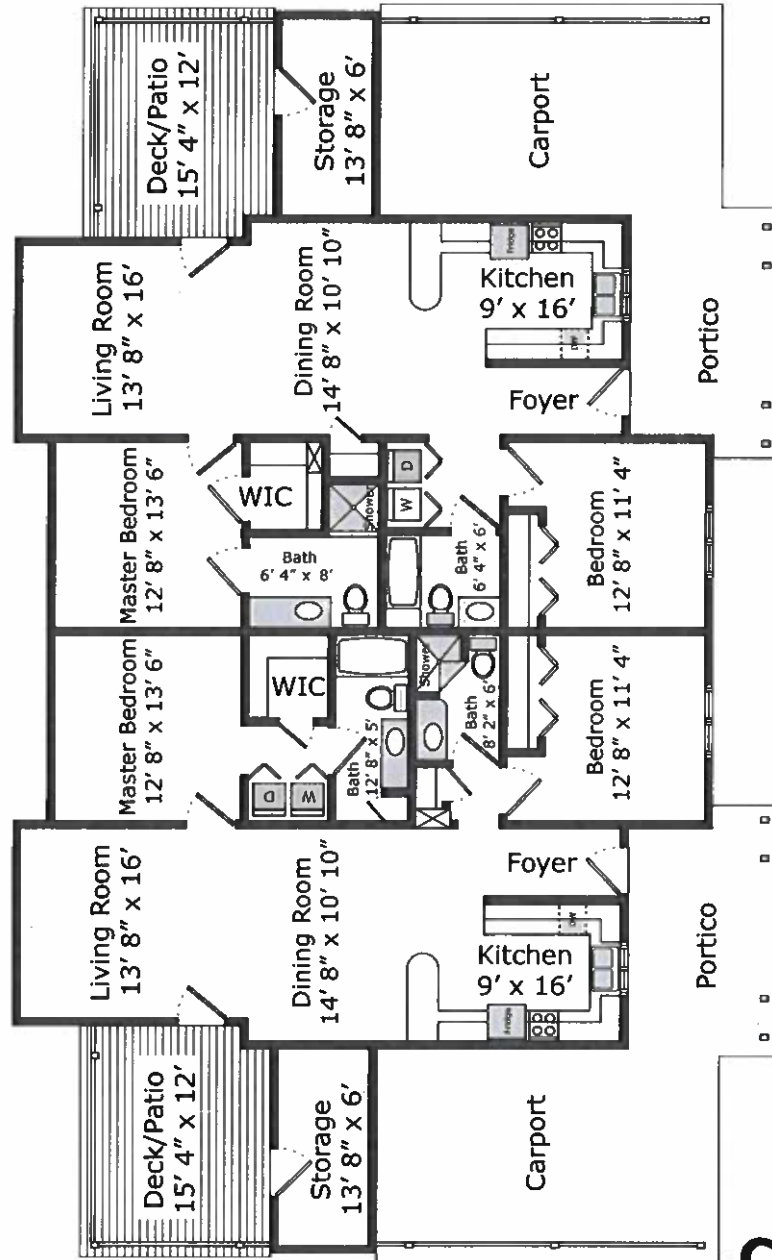

Live the Village Life

Handicap Accessible

Standard

Cluster Home

Approximate 1264 Square Feet

*Individual cluster homes vary in room dimensions or if there is a porch or sunroom upgrade.