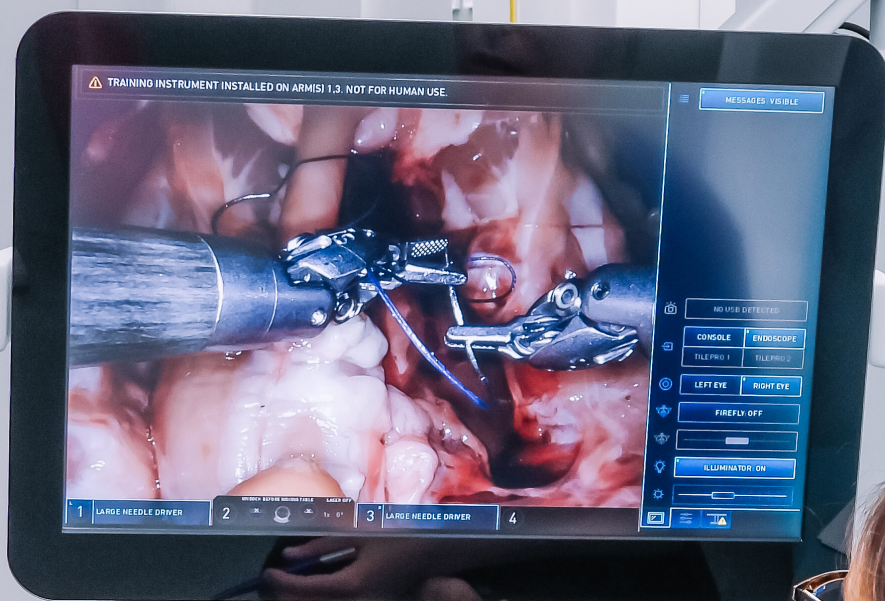

ORSI
ACADEMY

2024

ORSI
ACADEMY

Basic Skills Course

The ultimate beginner course in robotic surgery

Endorsed by

KU LEUVEN

Proefhoevestraat 12 | 9090 Melle

The Basic Skills Course consists of a 2-day multi-specialty course in robotic surgery. The ultimate beginner course in robotic surgery!

A basic technical skills curriculum, developed by the proficiency-based progression methodology. You will get trained in an objective, transparent & evidence-based way, resulting in a shorter learning curve.

Course Leader

Prof. Dr. Alex Mottrie

Proctors

Orsi Robotic Experts

DAY 1 | 08:30-17:00

08:30 - 13:00 | Hands-on training on chicken model

Orsi skills lab

- Basic device training on da Vinci platform
- Suturing & knotting practice
- Dissection practice
- Dissection and coagulation practice

13:00 - 17:00 | Hands-on training on chicken model

Orsi skills lab

- Suturing & knotting, dissection and coagulation practice
- Proficiency demonstration on ongoing bases
- Video-recording of proficiency assessment