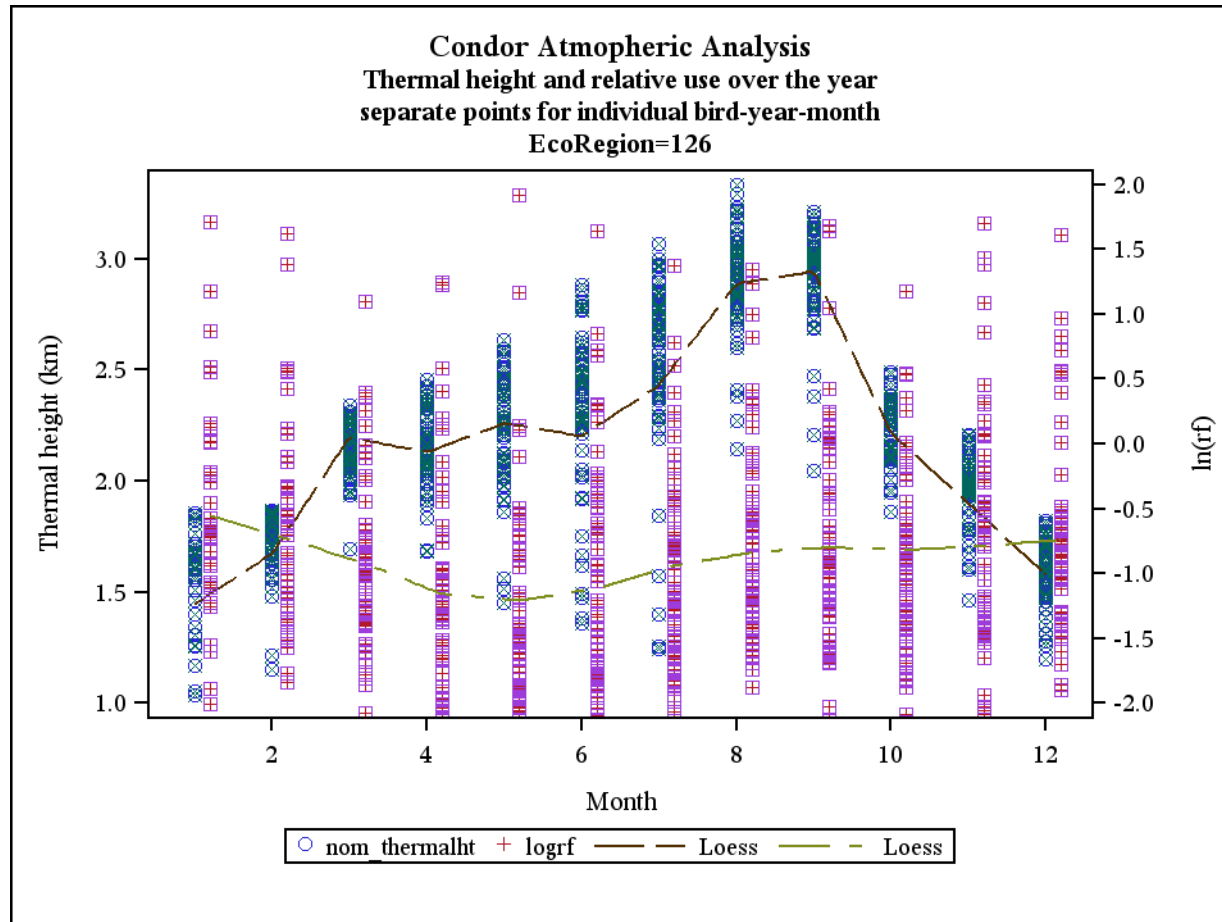

EcoRegion=126