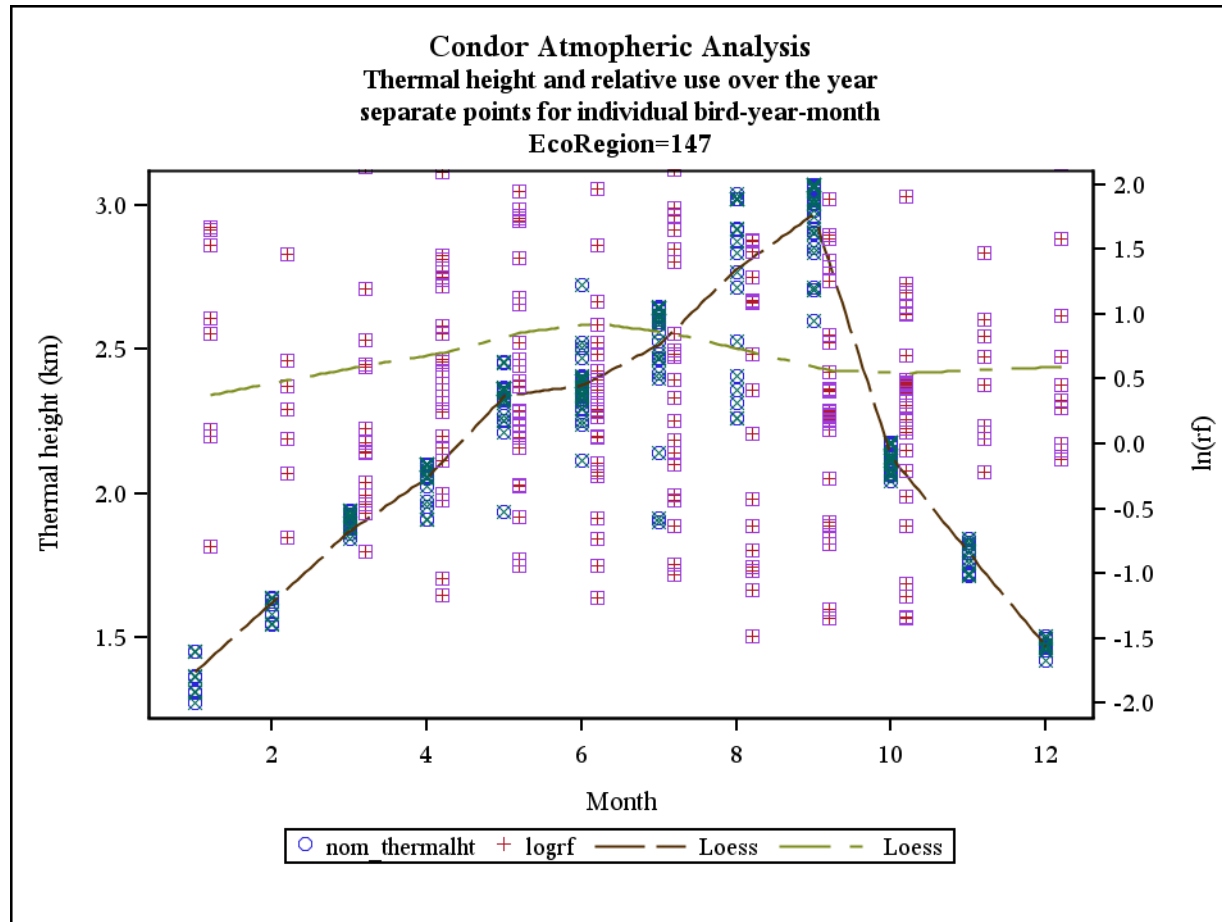

EcoRegion=147