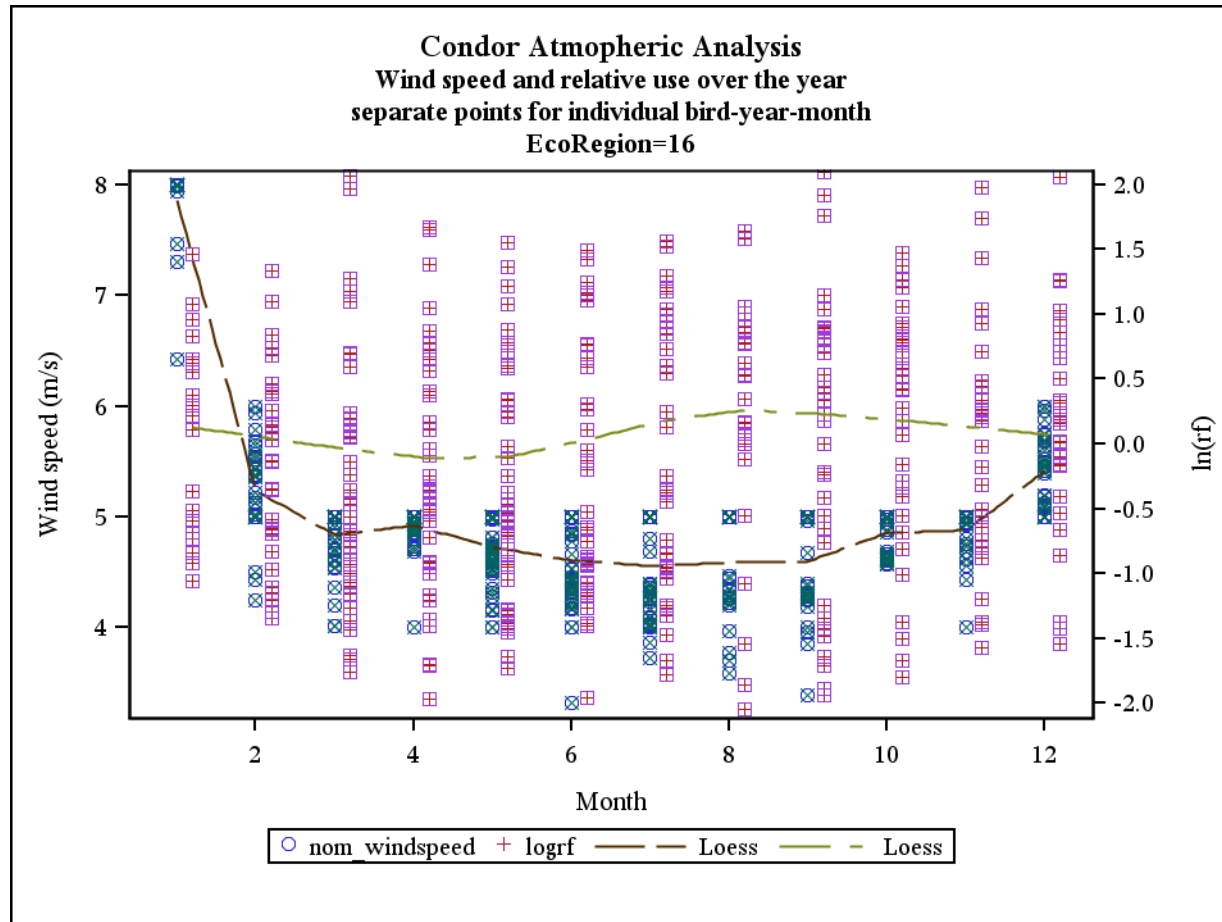

Document S6. The following figures contain plots for each of three meteorological parameters (i.e., thermal height, thermal velocity, and wind speed; left axis) and raw $\ln(rf)$ values (right axis) plotted against months in the annual cycle for each of the 25 California ecoregions examined in the study. LOESS smoothers are plotted for both sets of data.

EcoRegion=193

EcoRegion=8

EcoRegion=9

EcoRegion=10

EcoRegion=13

EcoRegion=15

EcoRegion=16

EcoRegion=18