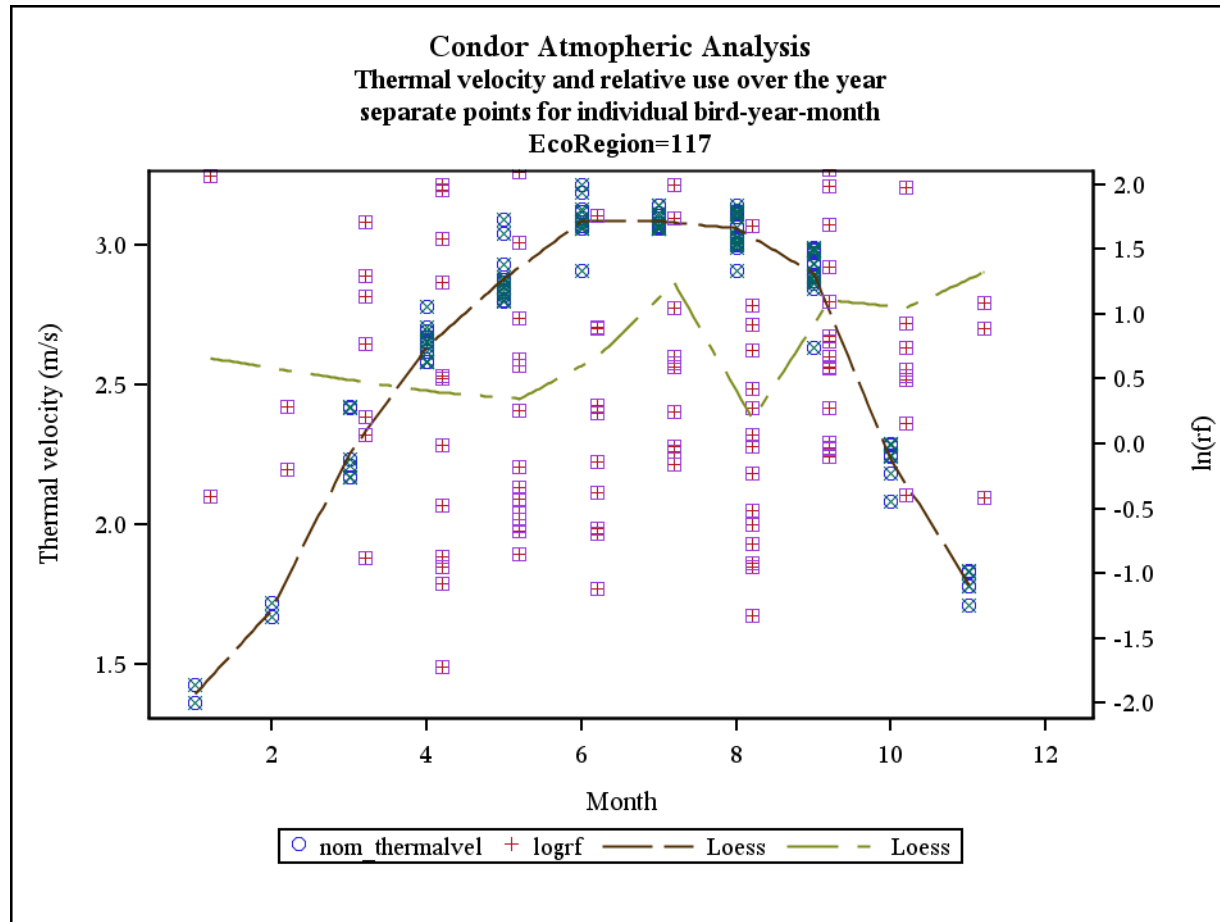

EcoRegion=117