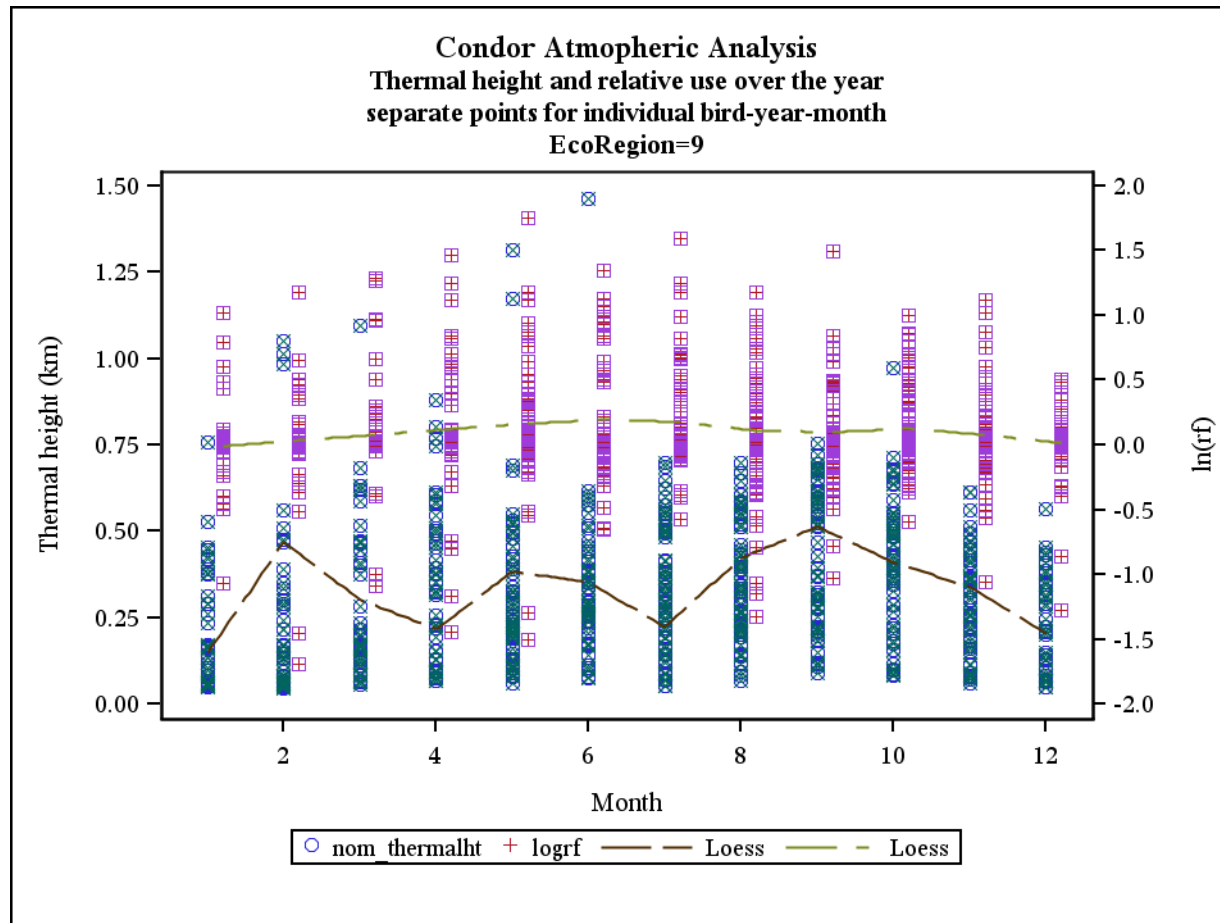

EcoRegion=9