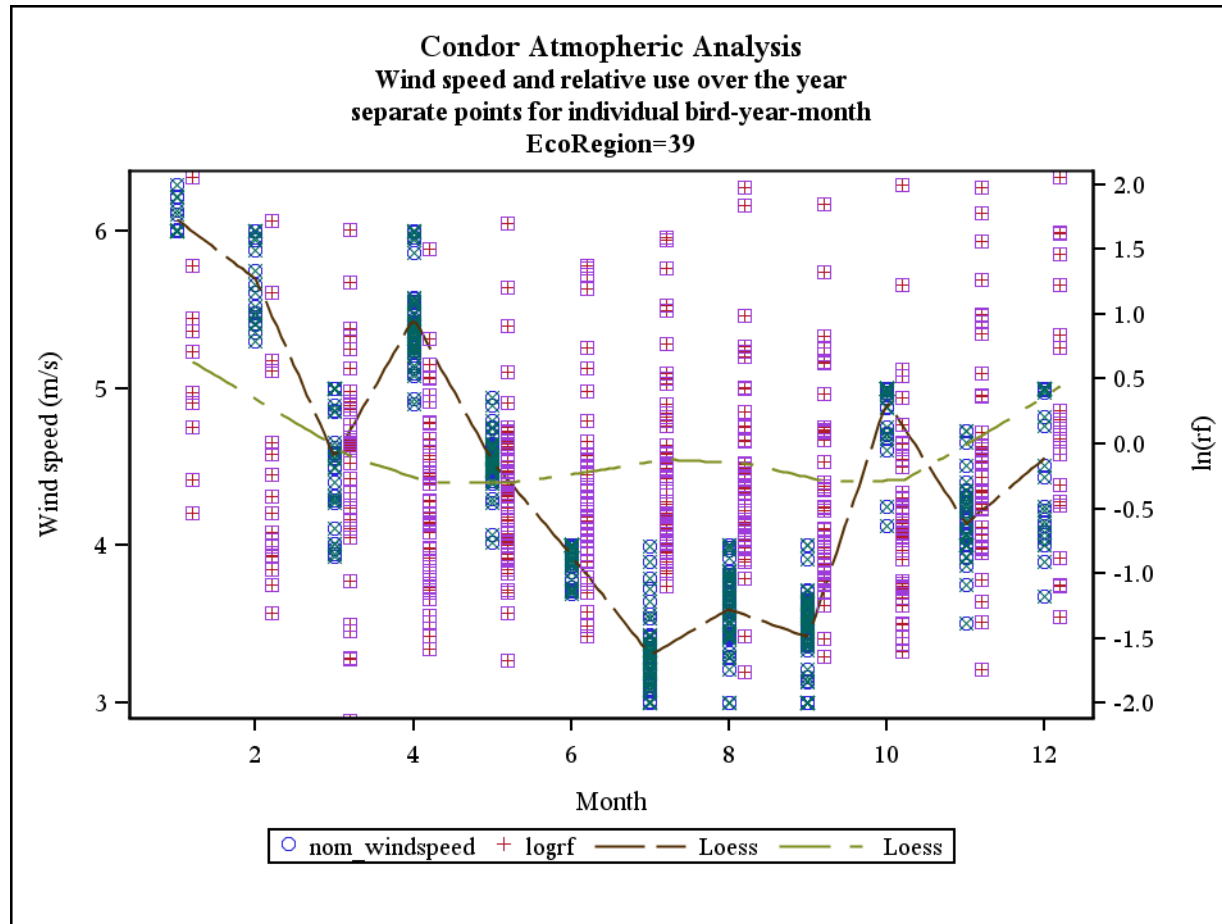

EcoRegion=39