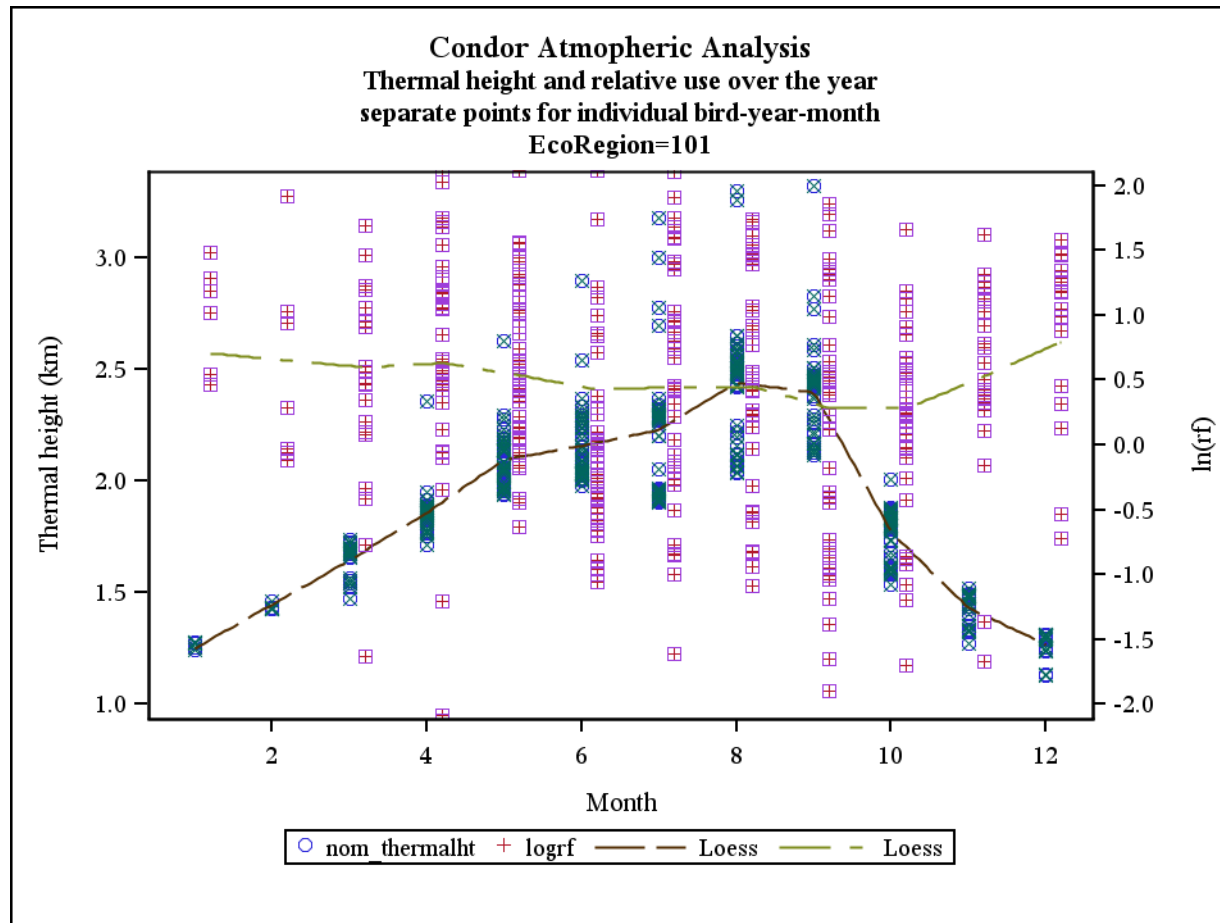

EcoRegion=101