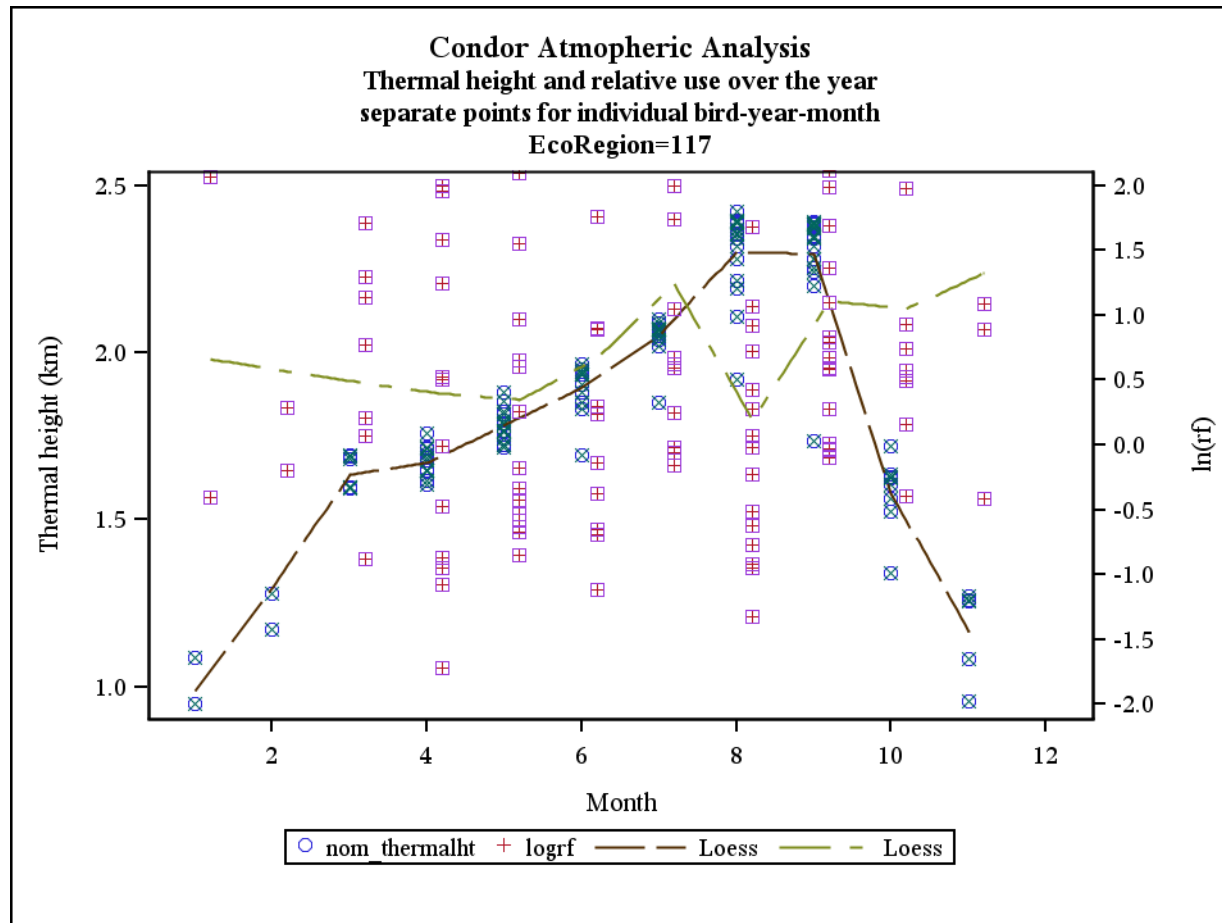

EcoRegion=117