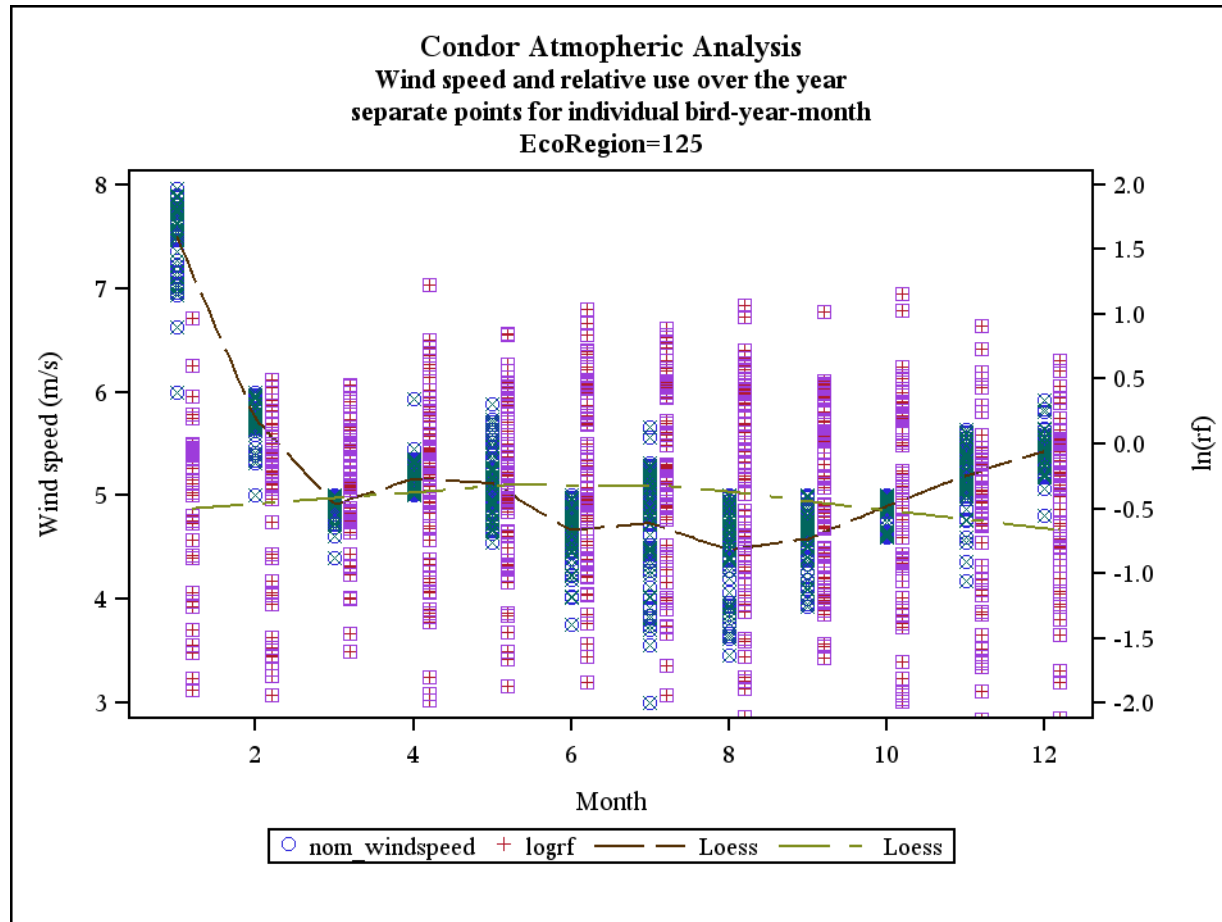

EcoRegion=125