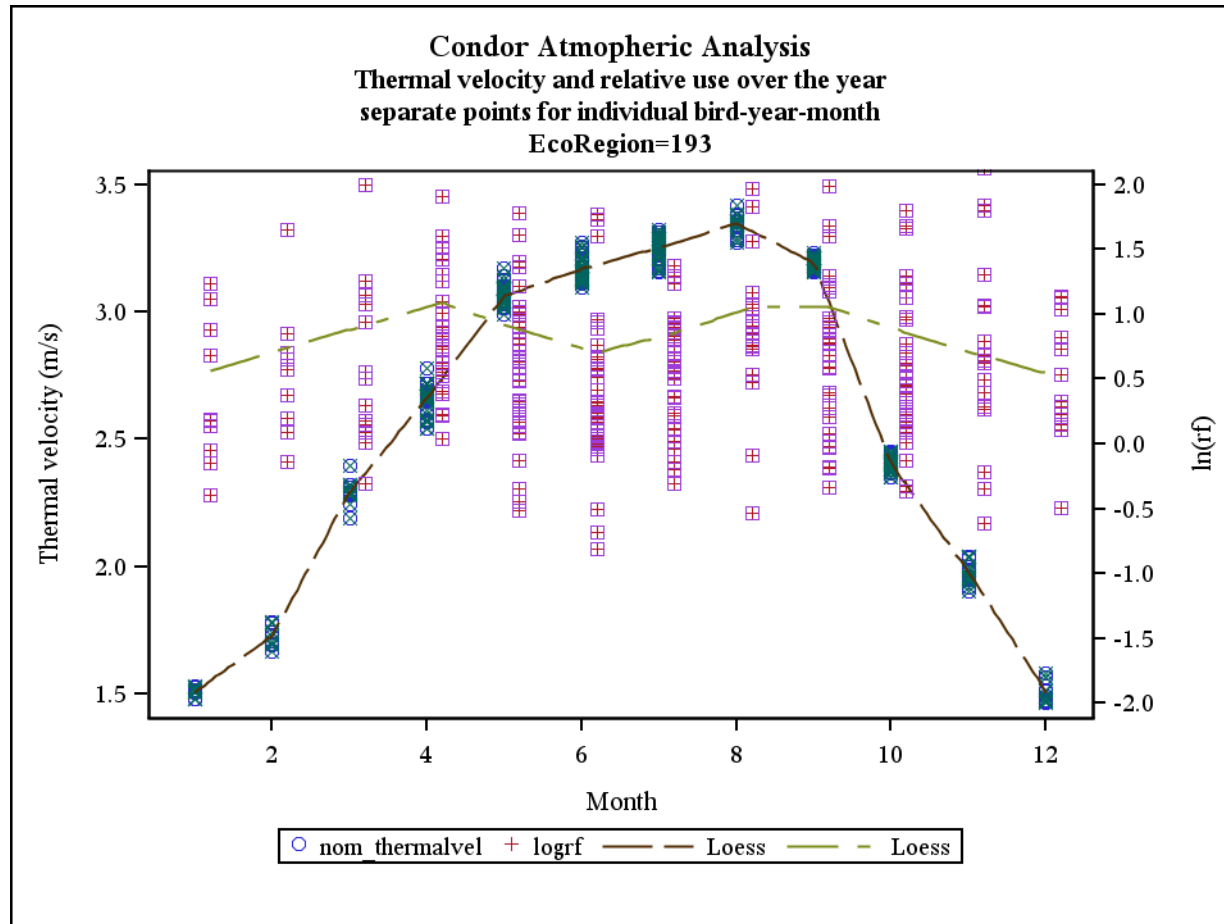

EcoRegion=193