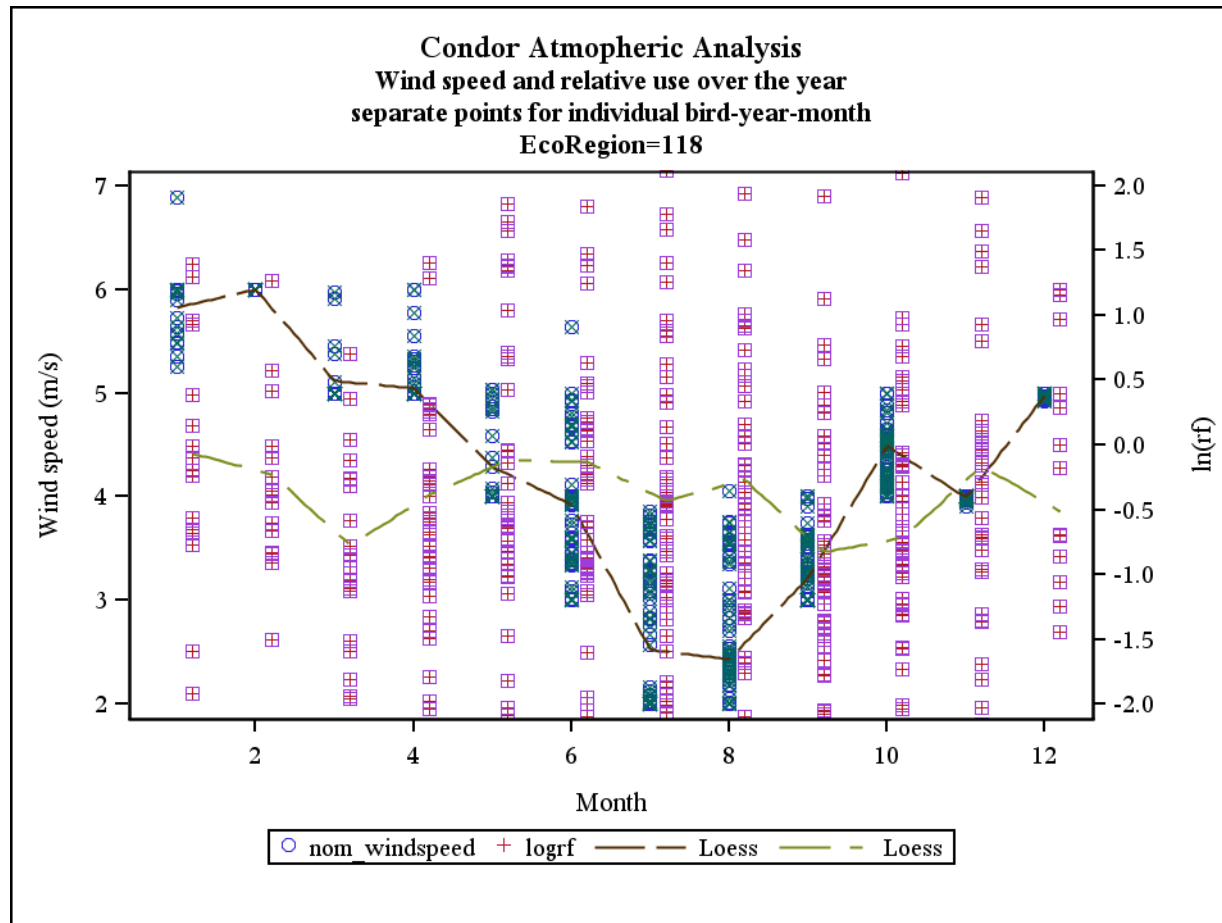

Document S6. The following figures contain plots for each of three meteorological parameters (i.e., thermal height, thermal velocity, and wind speed; left axis) and raw $\ln(rf)$ values (right axis) plotted against months in the annual cycle for each of the 25 California ecoregions examined in the study. LOESS smoothers are plotted for both sets of data.

EcoRegion=39

EcoRegion=40

EcoRegion=95

EcoRegion=101

EcoRegion=102

EcoRegion=116

EcoRegion=117

EcoRegion=118