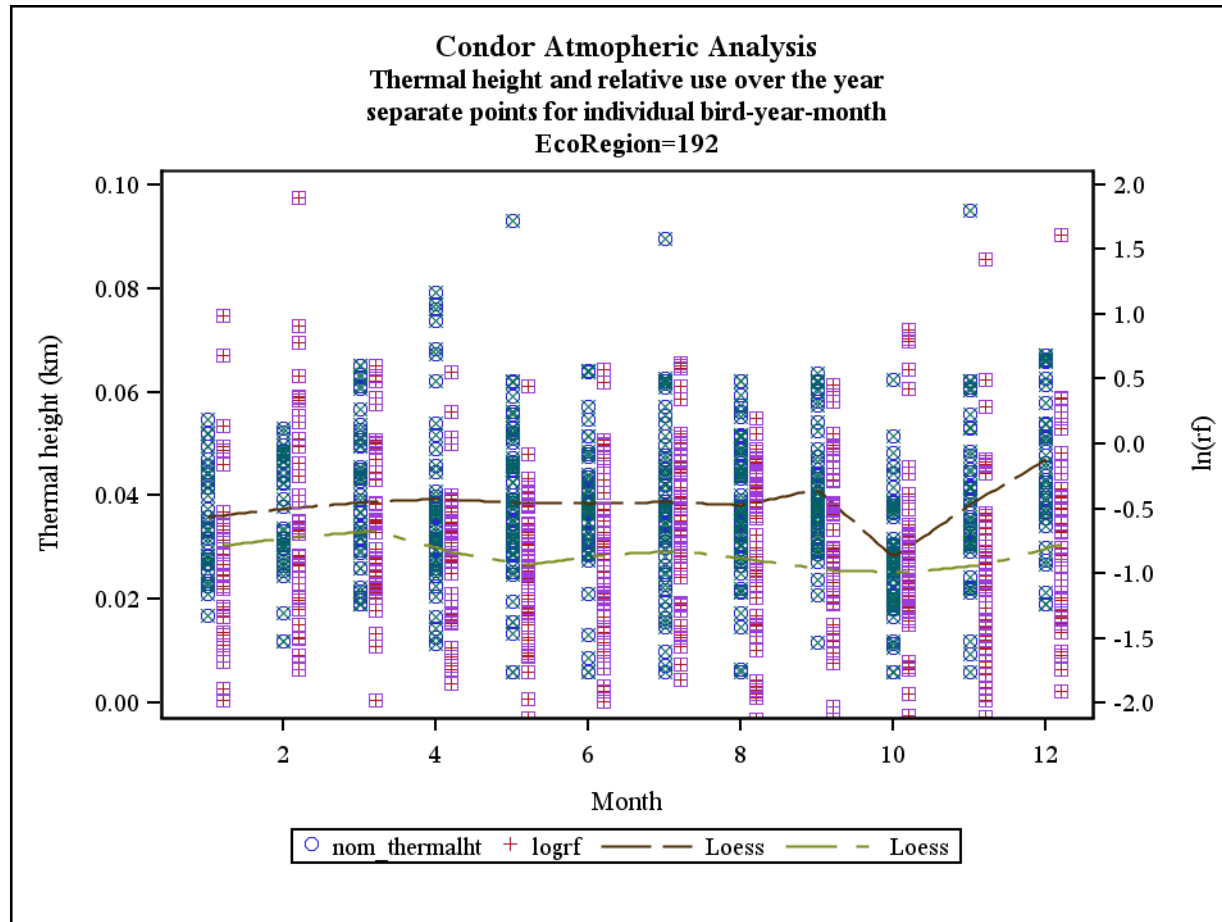

EcoRegion=192