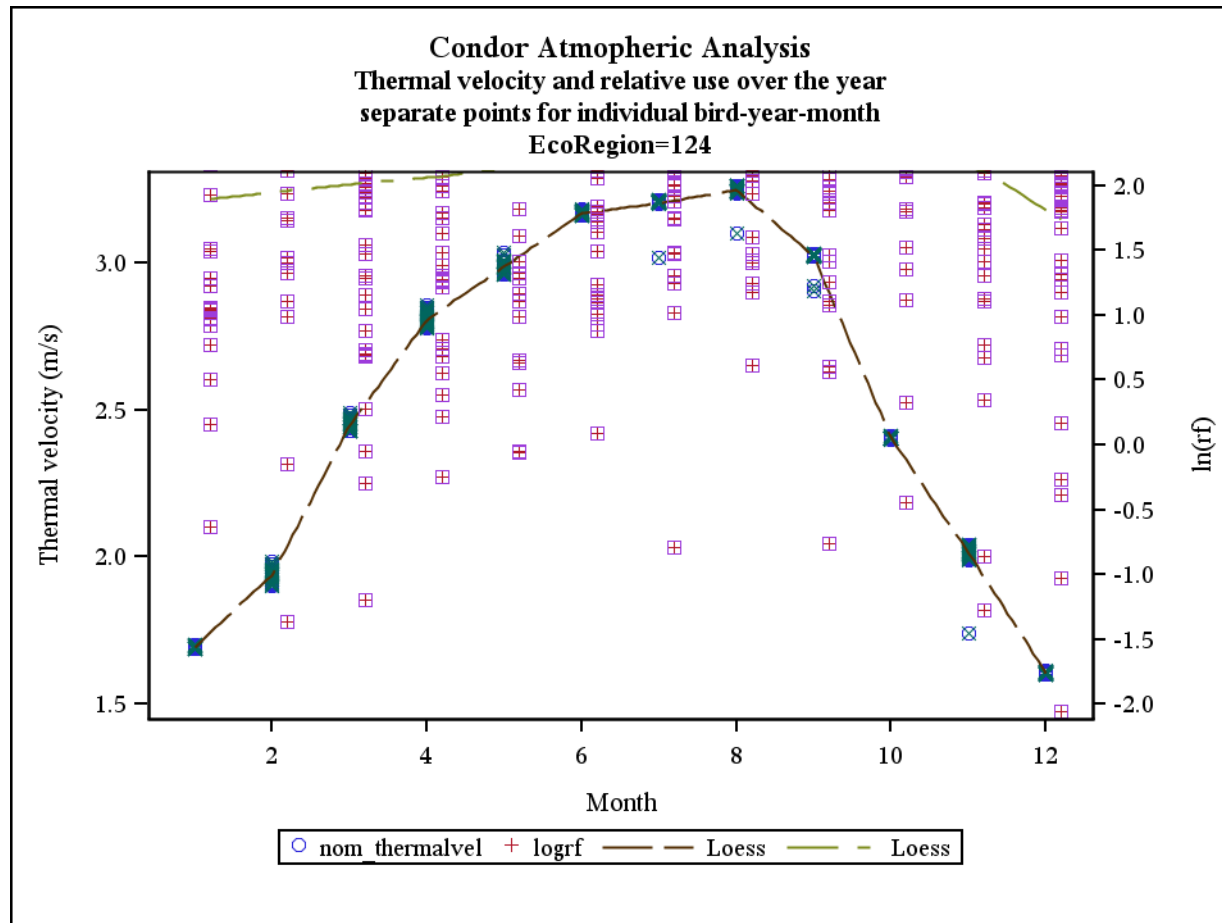

EcoRegion=124