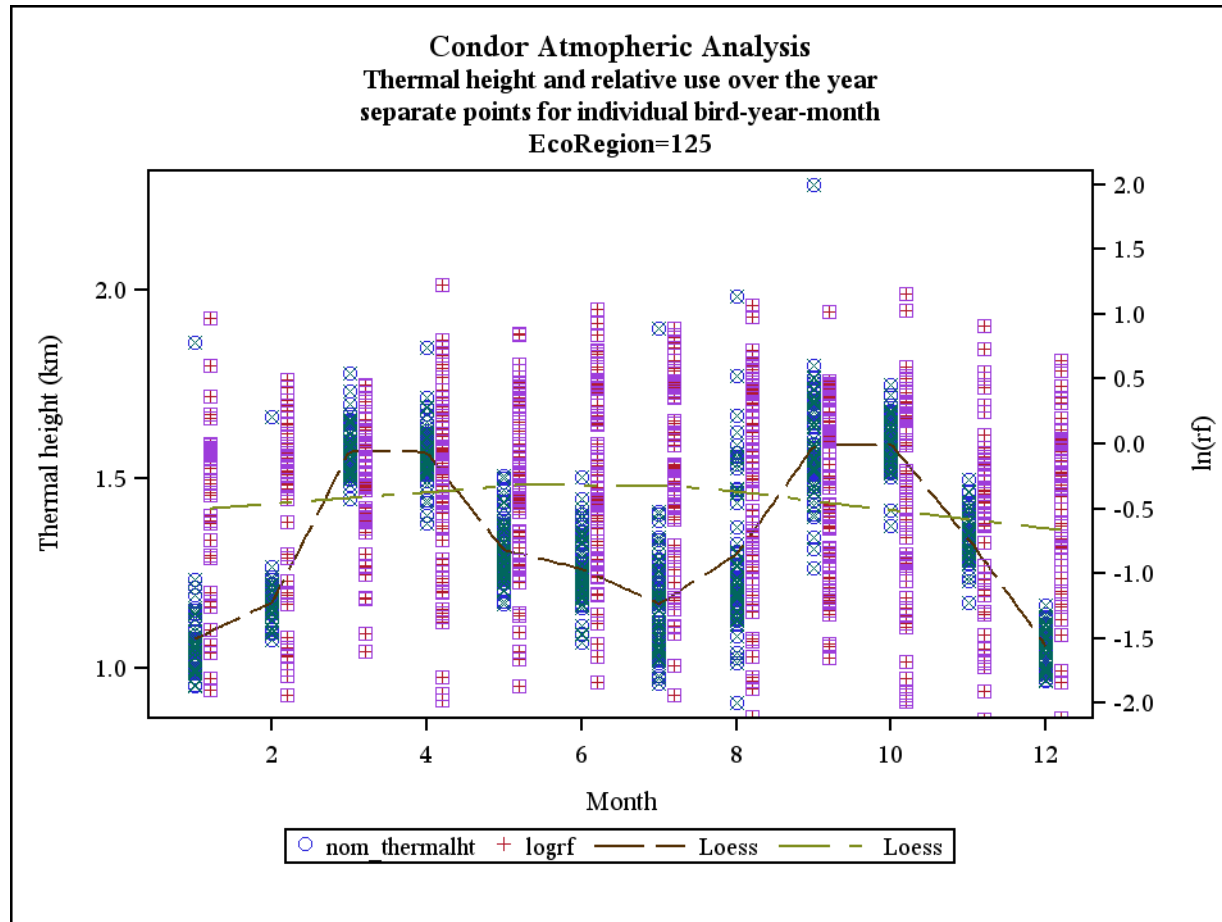

EcoRegion=125