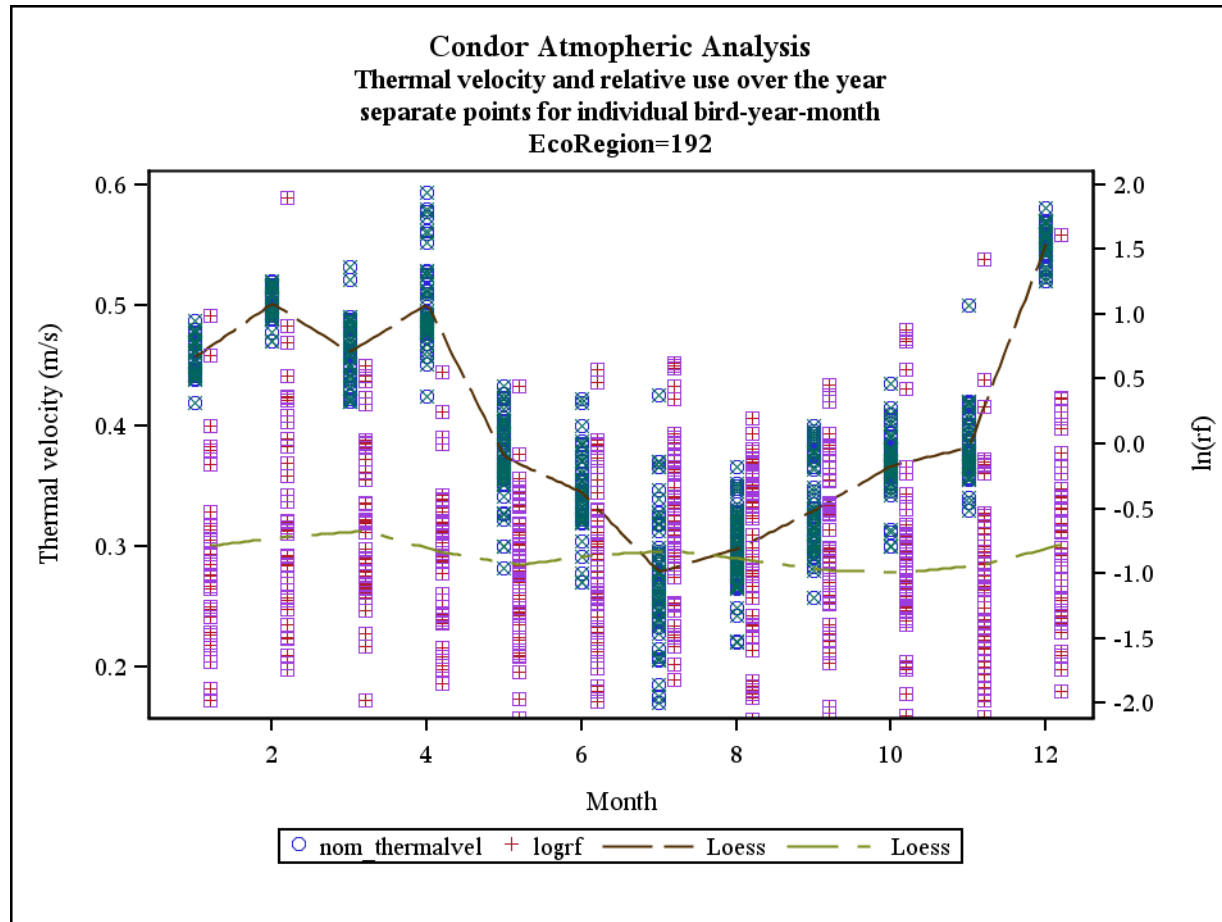

EcoRegion=192