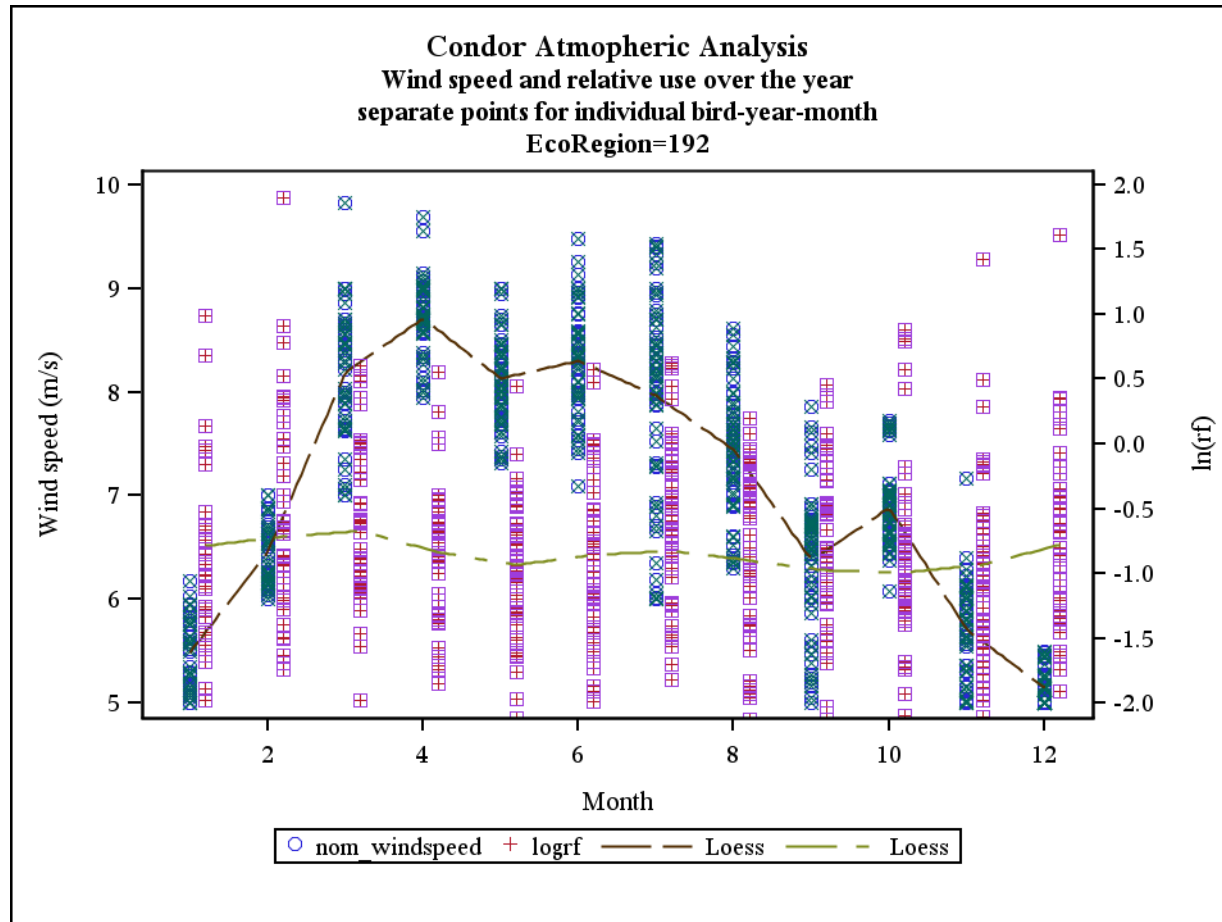

EcoRegion=192