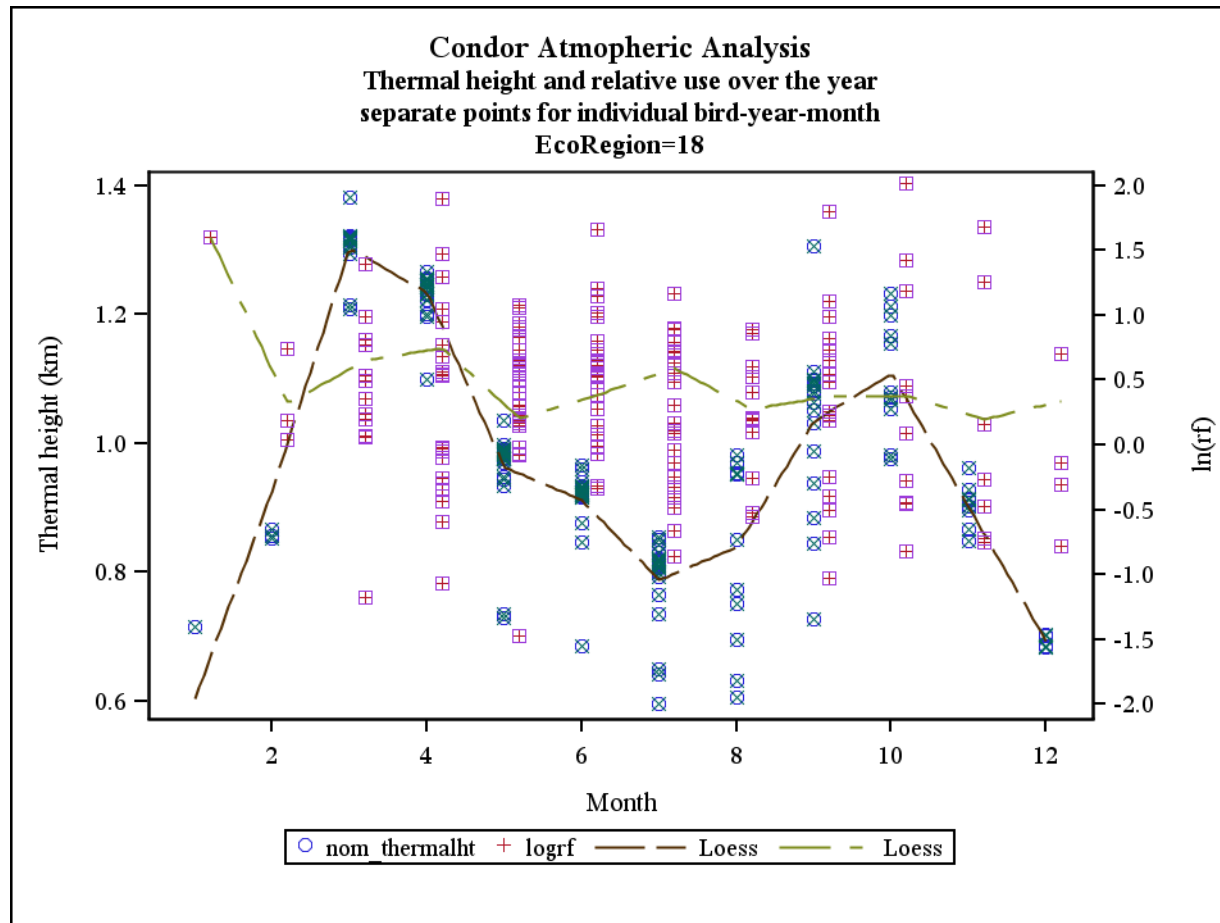

EcoRegion=18