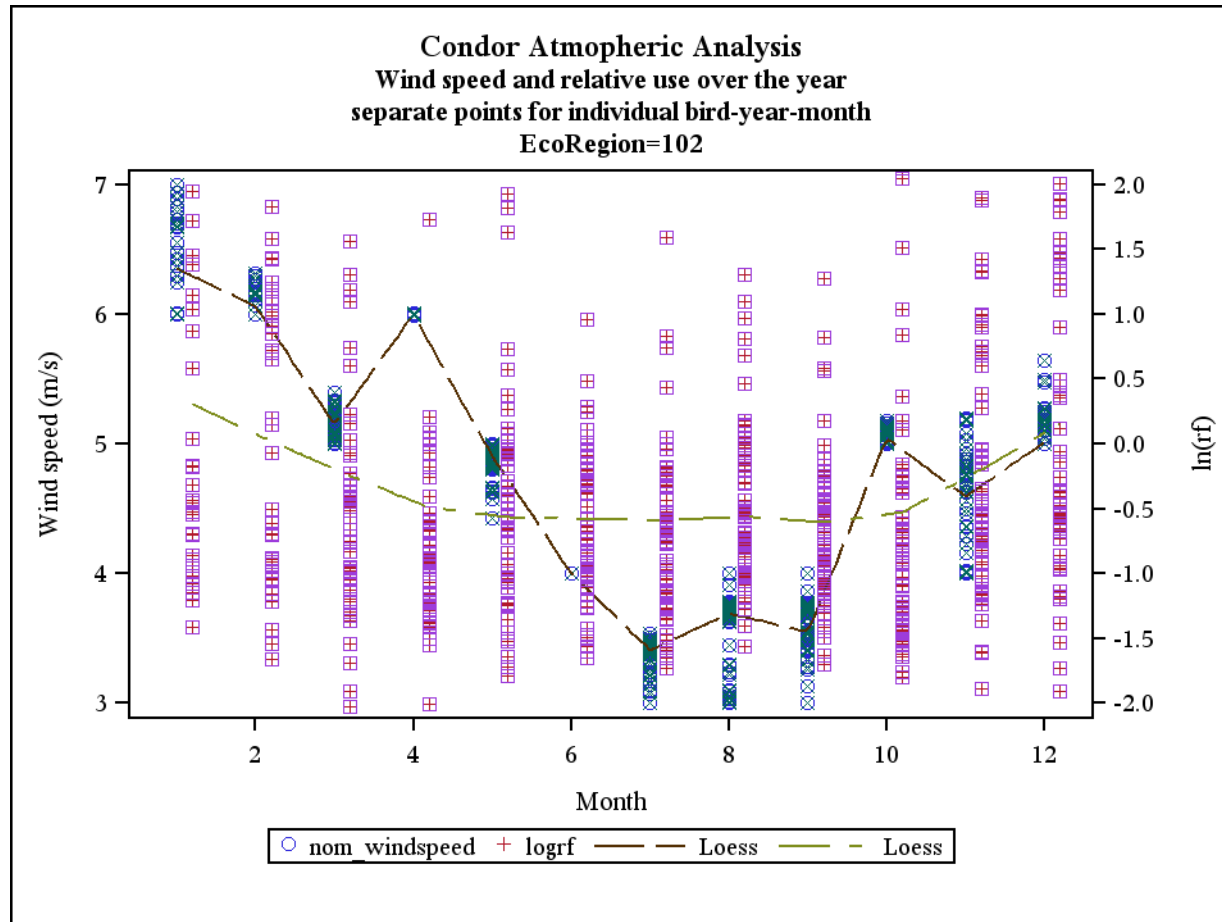

EcoRegion=102