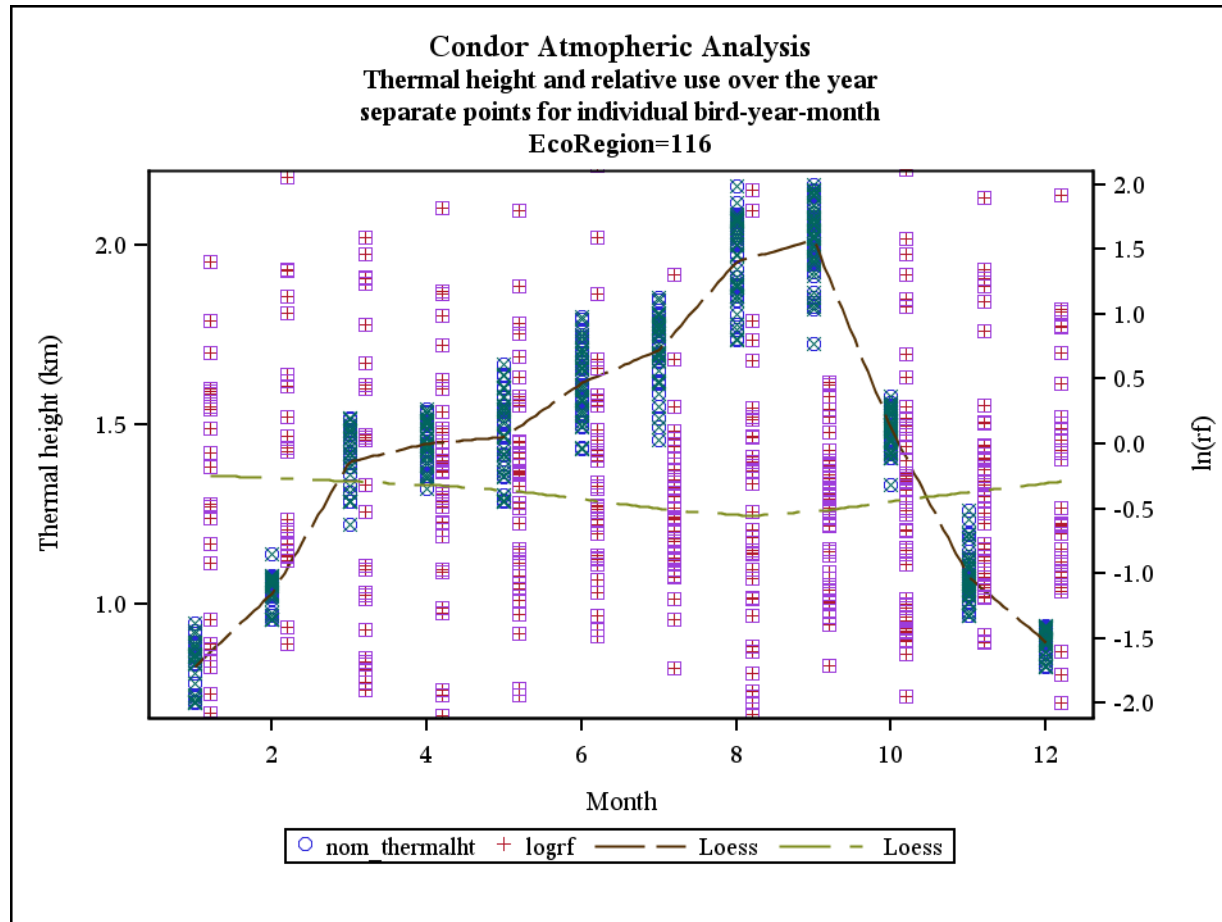

EcoRegion=116