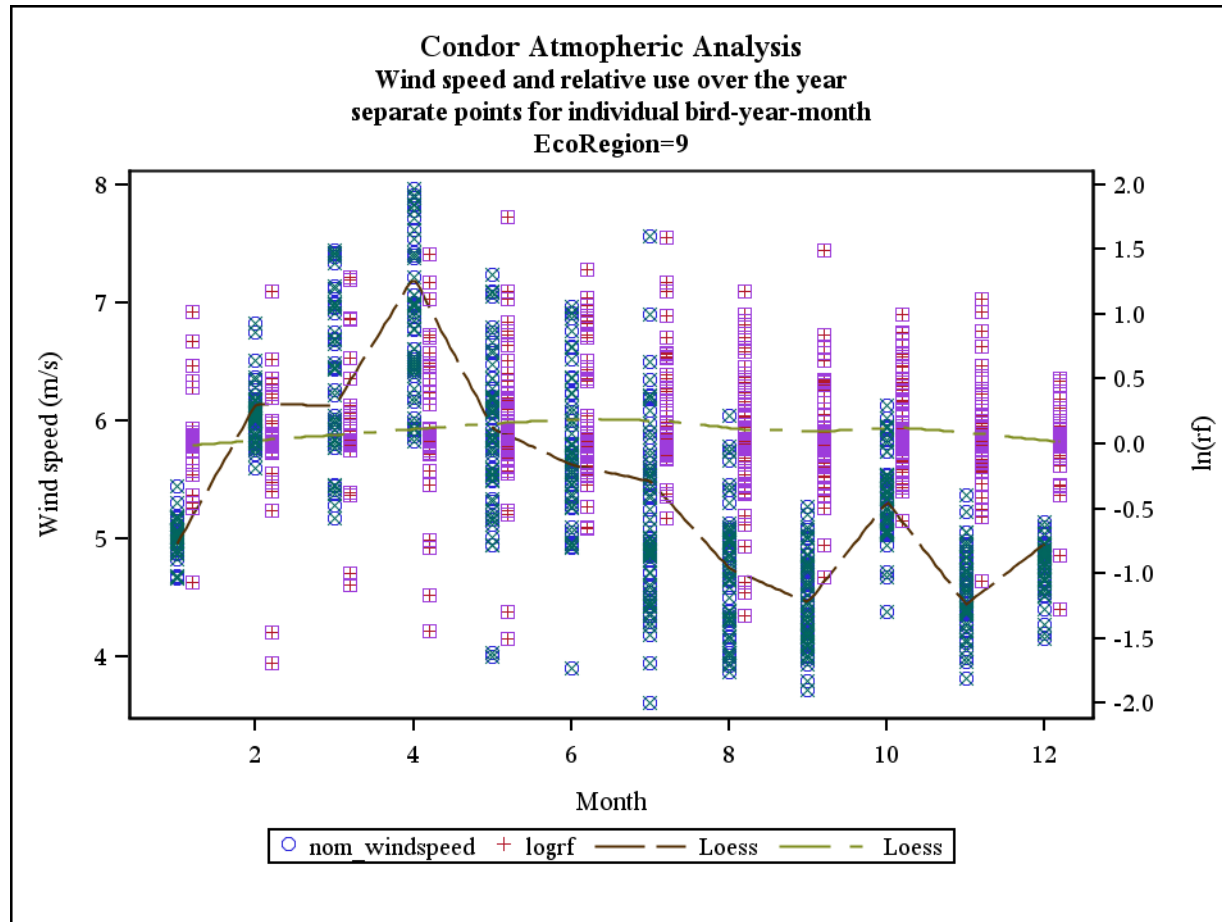

EcoRegion=9