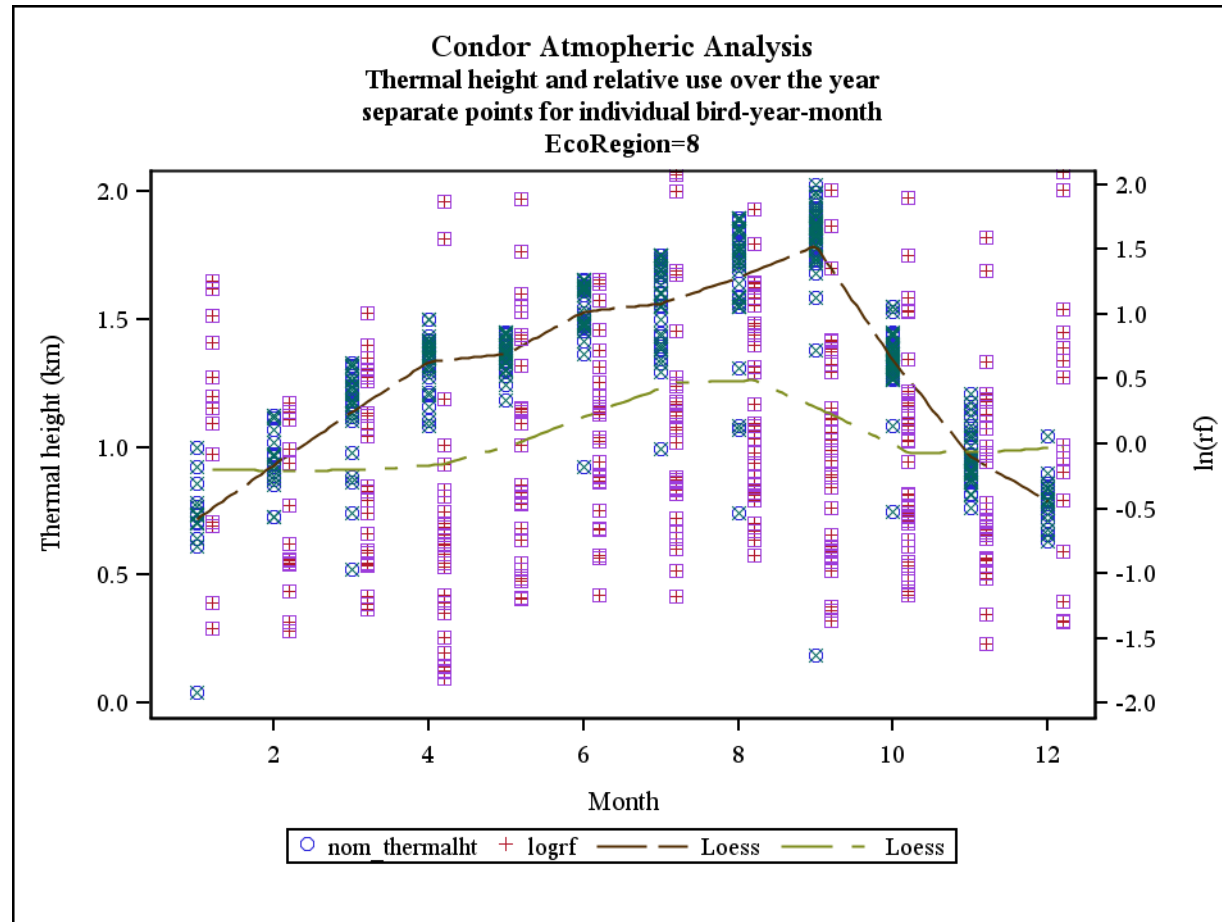

EcoRegion=8