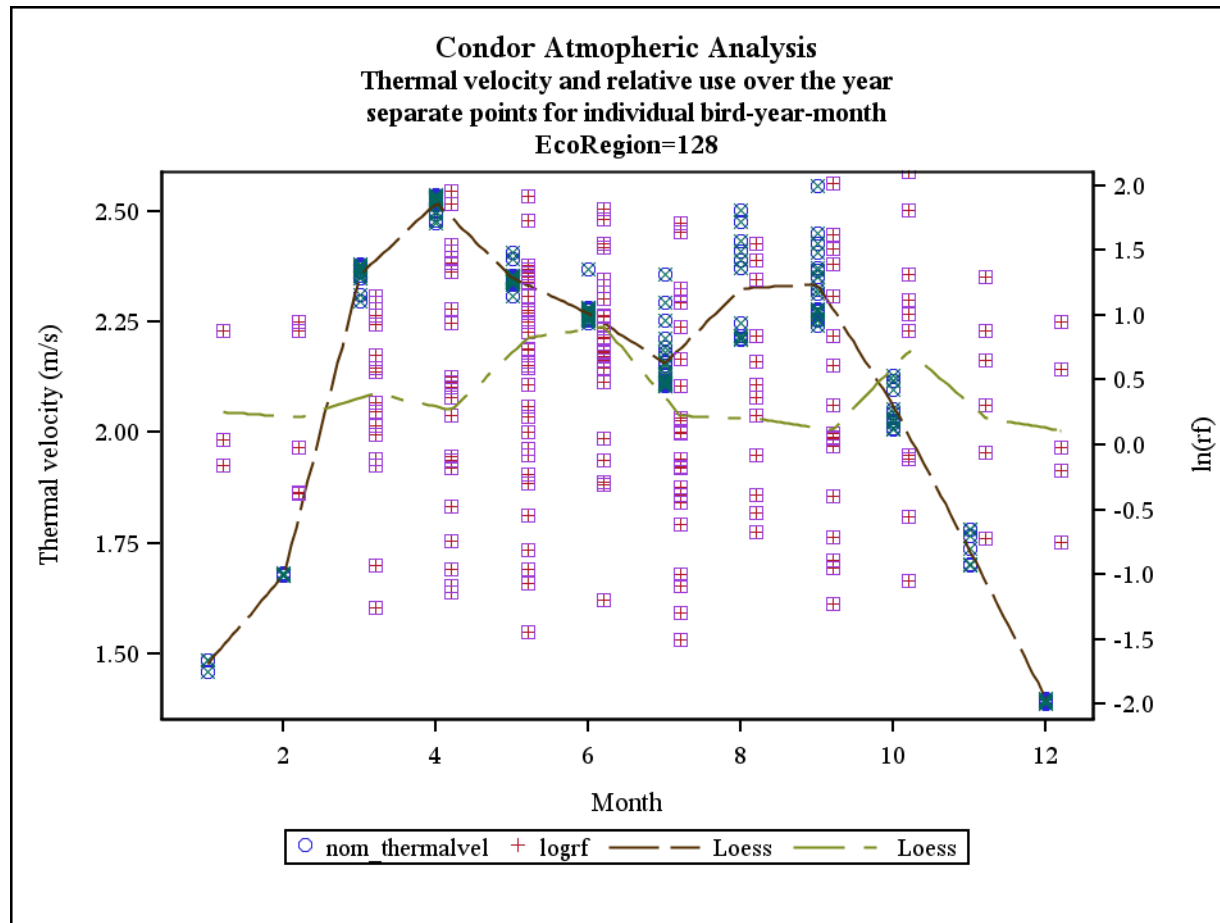

EcoRegion=128