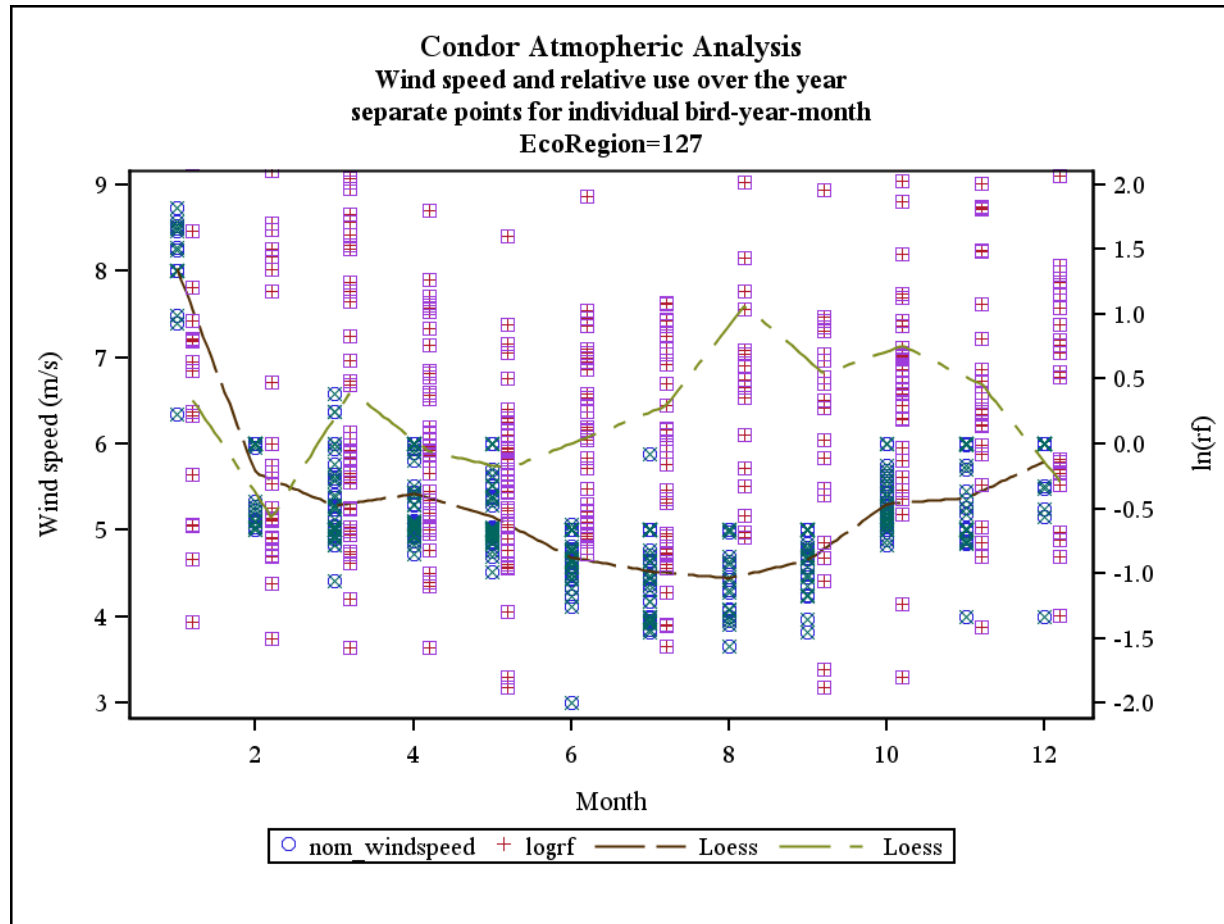

EcoRegion=127