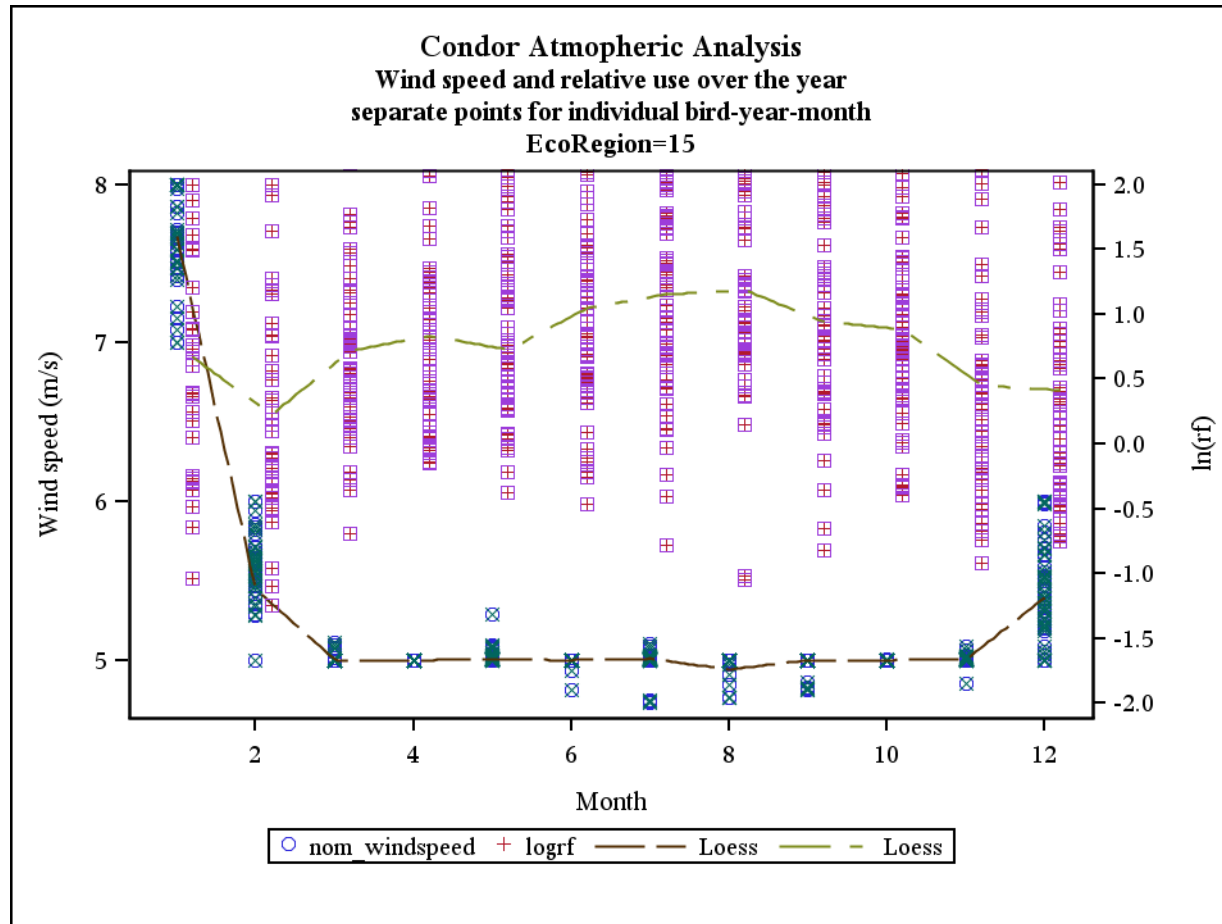

Document S6. The following figures contain plots for each of three meteorological parameters (i.e., thermal height, thermal velocity, and wind speed; left axis) and raw $\ln(rf)$ values (right axis) plotted against months in the annual cycle for each of the 25 California ecoregions examined in the study. LOESS smoothers are plotted for both sets of data.

EcoRegion=193

EcoRegion=8

EcoRegion=9

EcoRegion=10

EcoRegion=13

EcoRegion=15

EcoRegion=16

EcoRegion=18