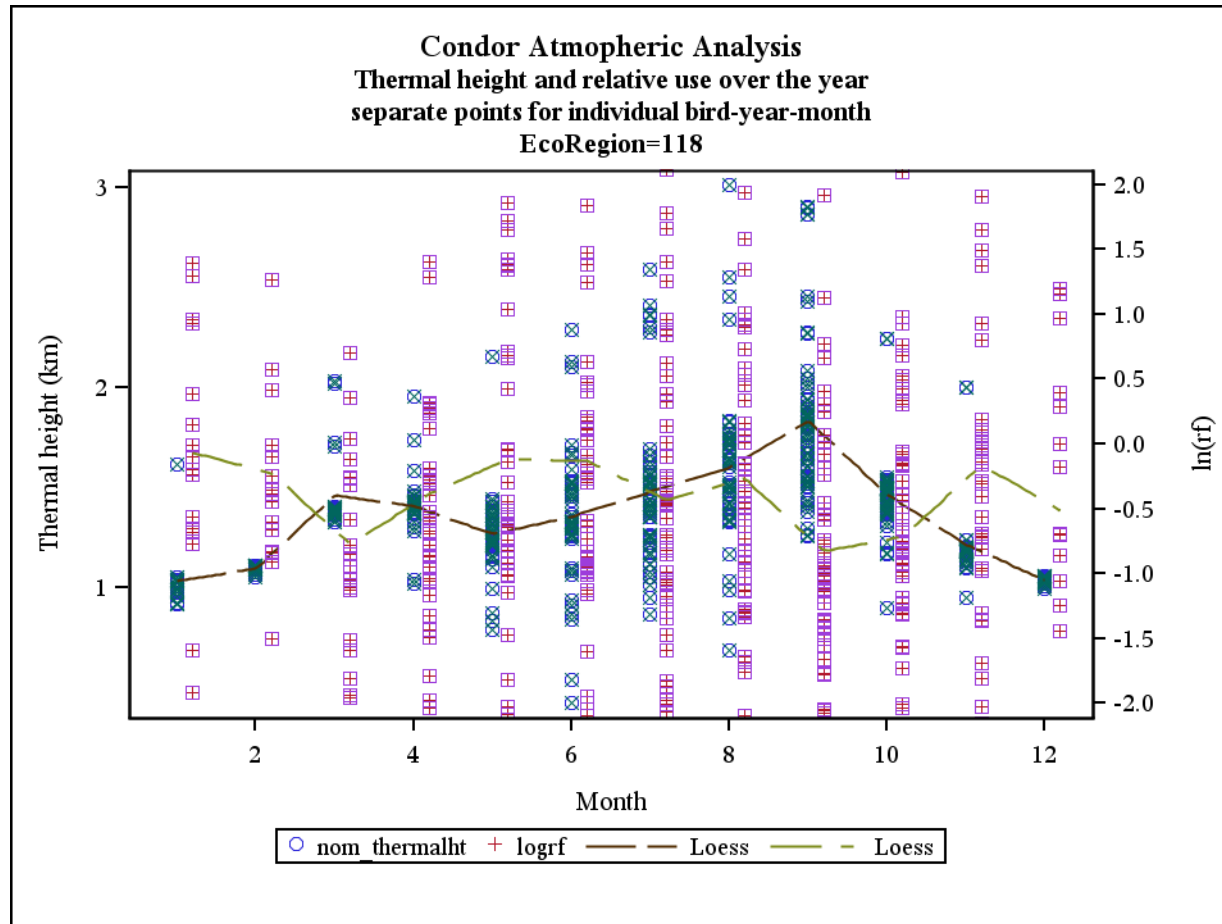

EcoRegion=118