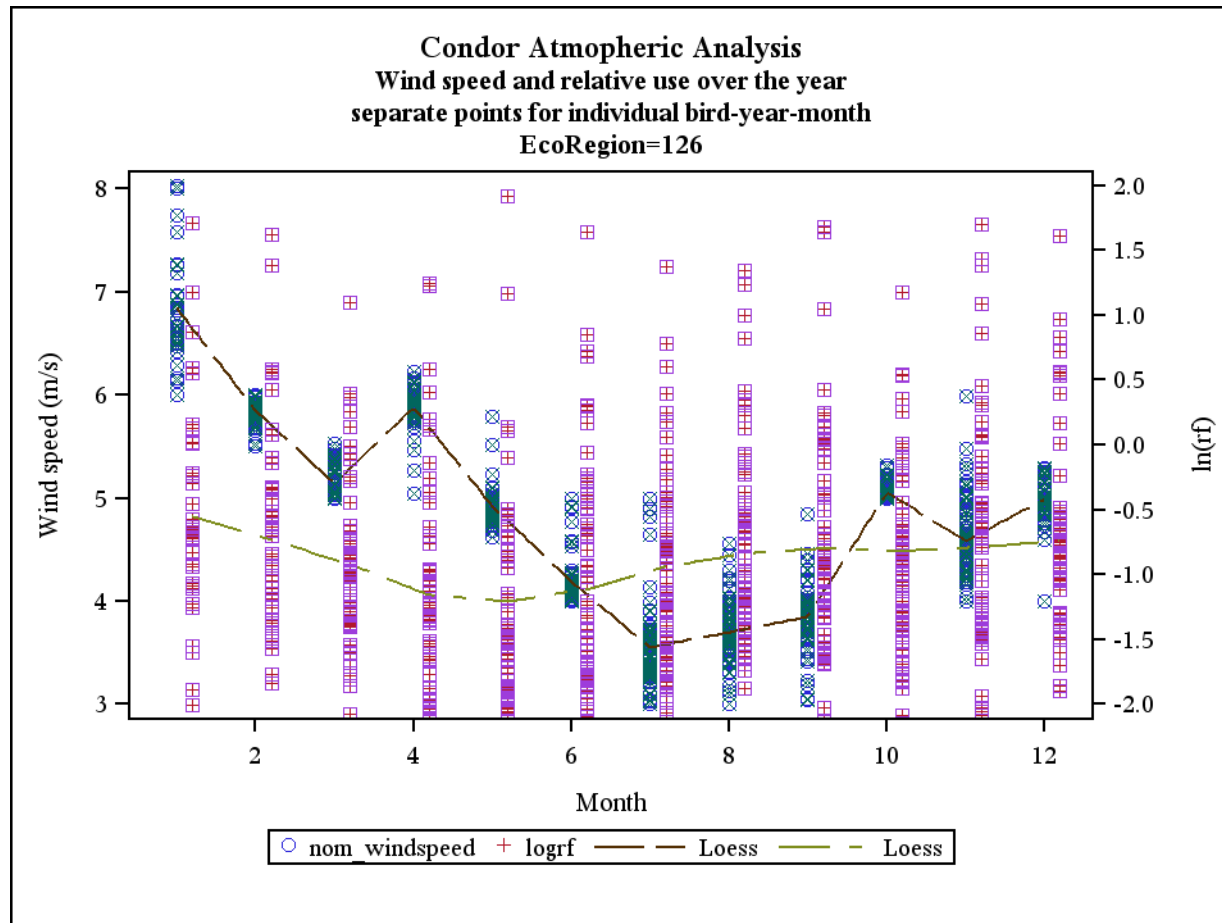

EcoRegion=126