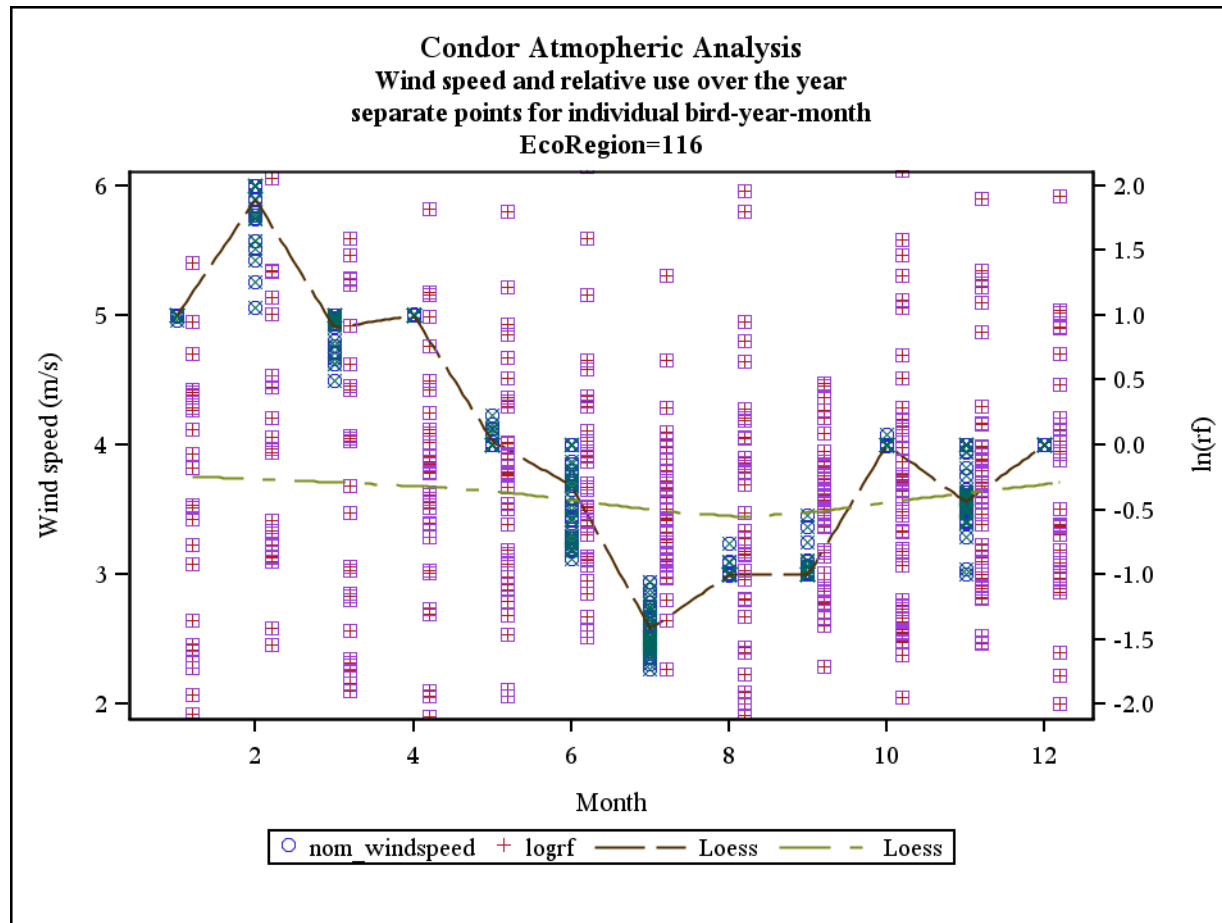

EcoRegion=116