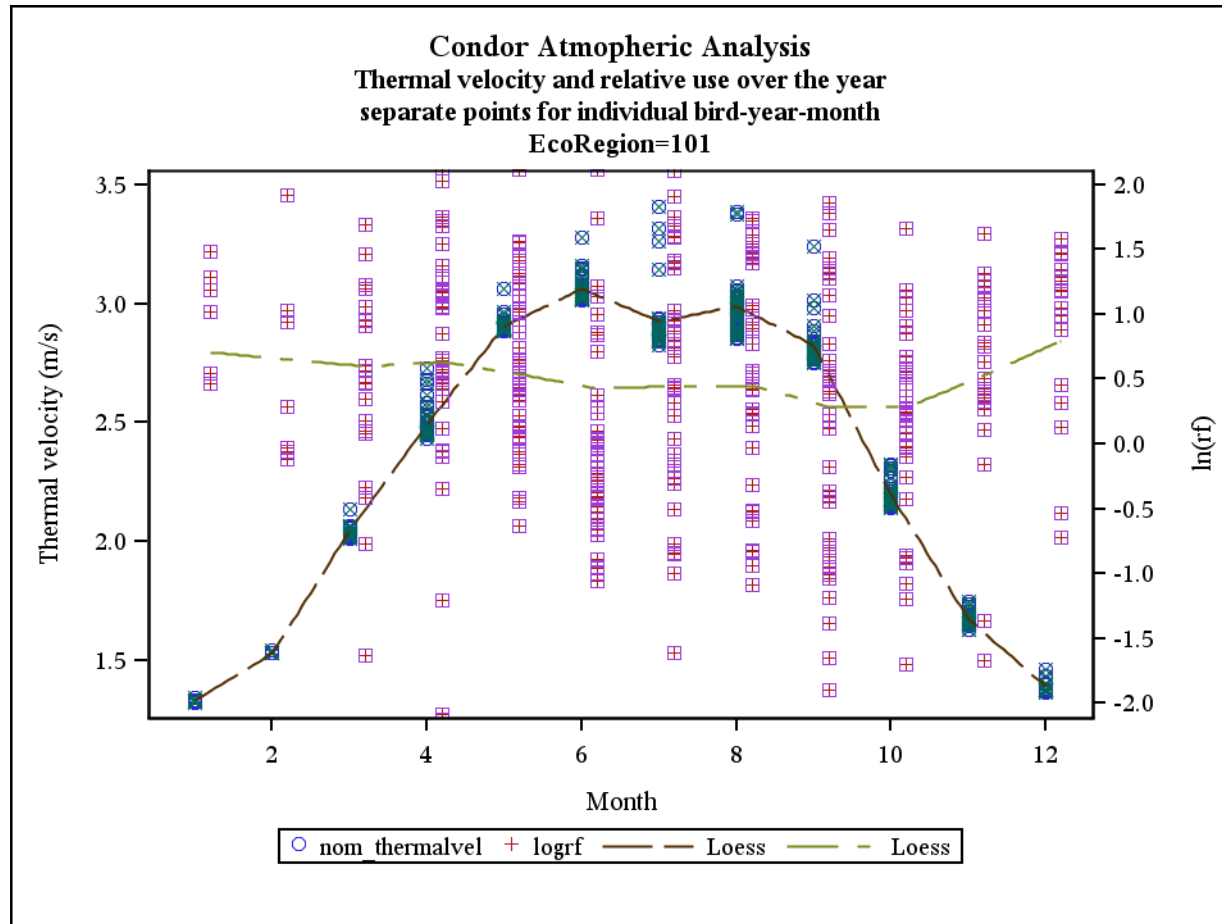

EcoRegion=101