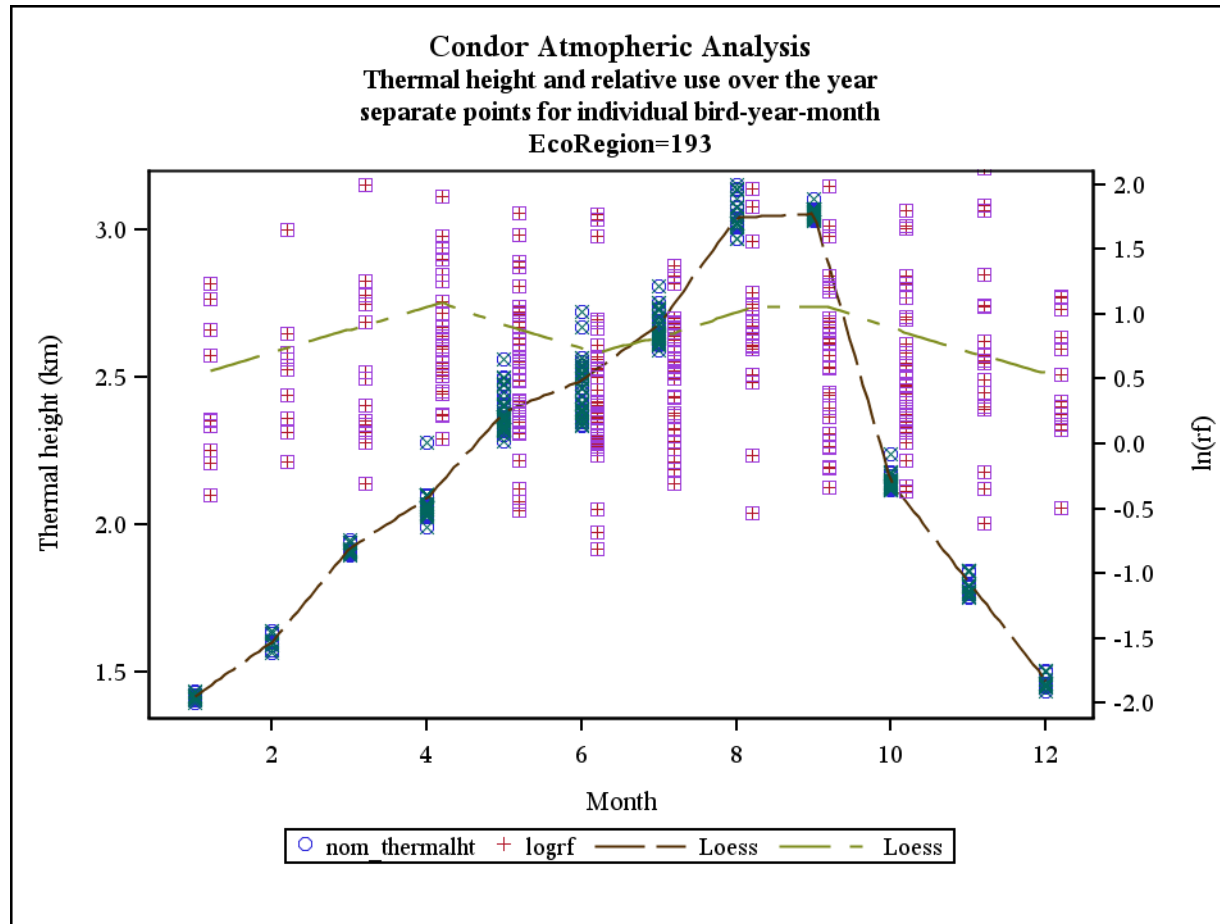

EcoRegion=193