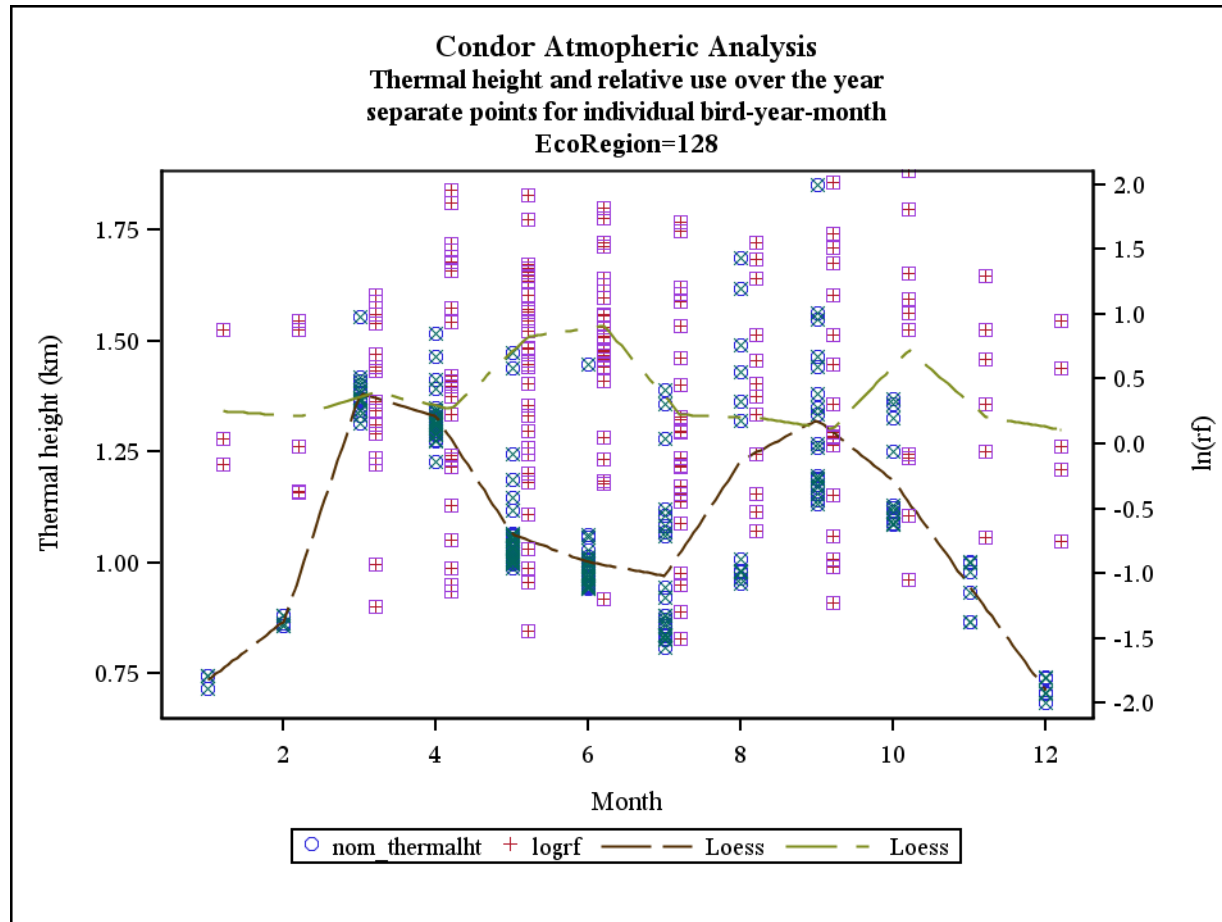

EcoRegion=128