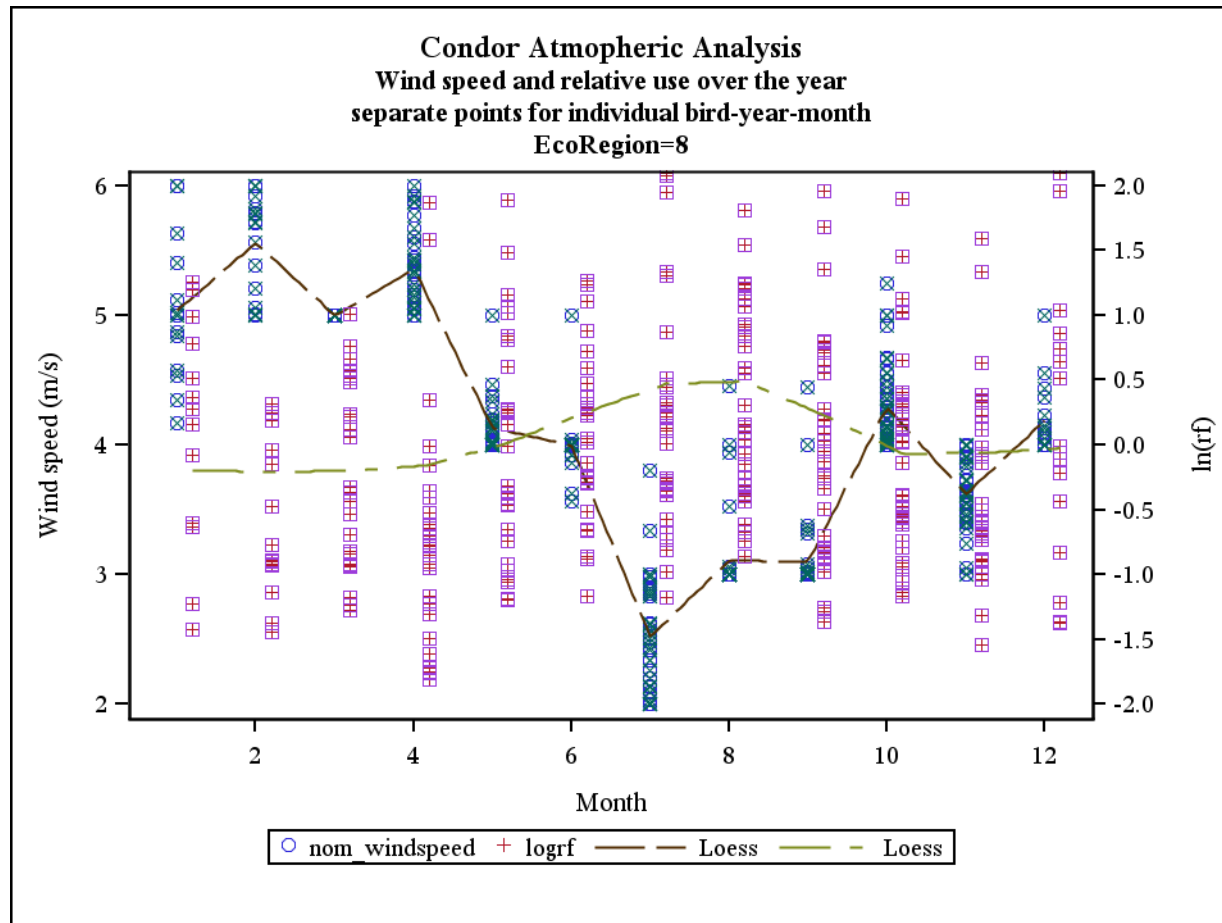

EcoRegion=8