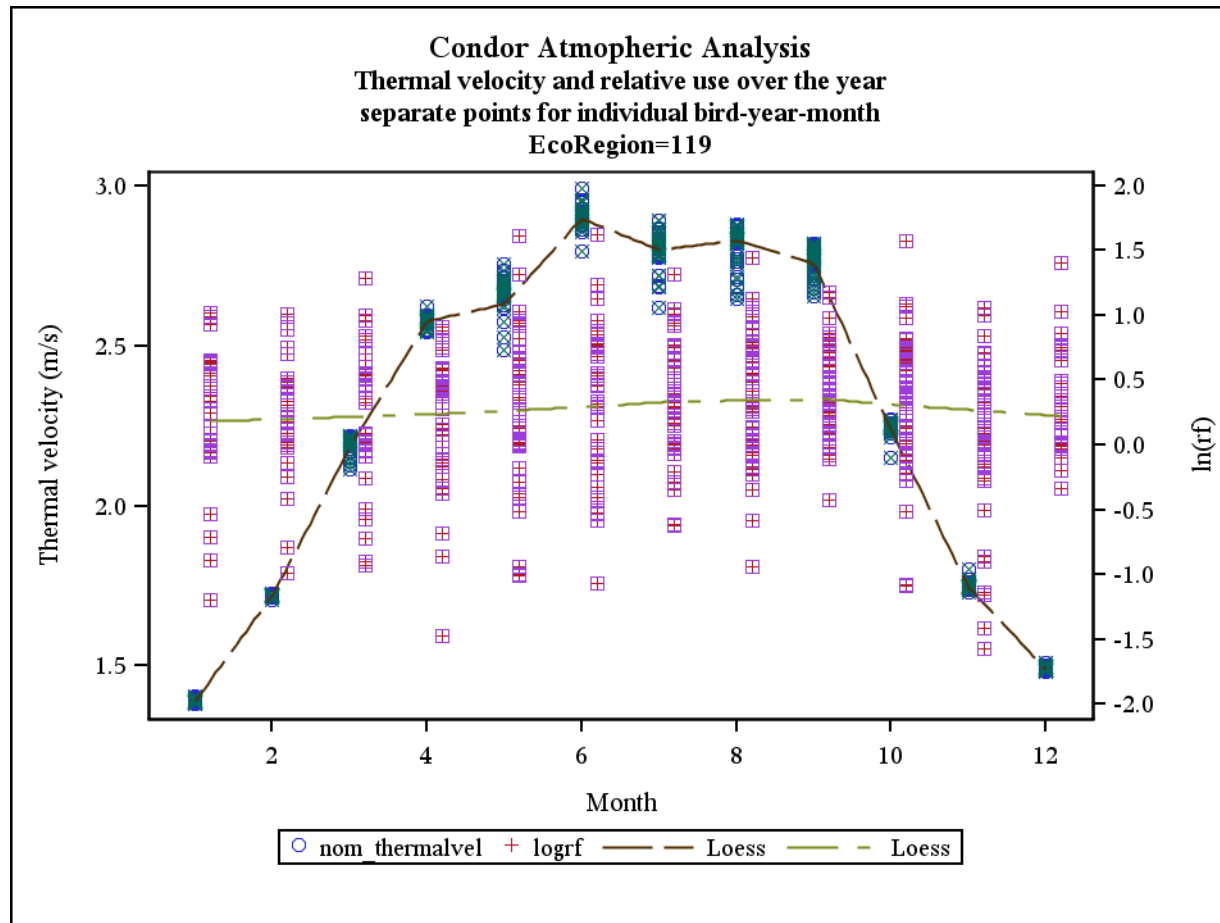

EcoRegion=119