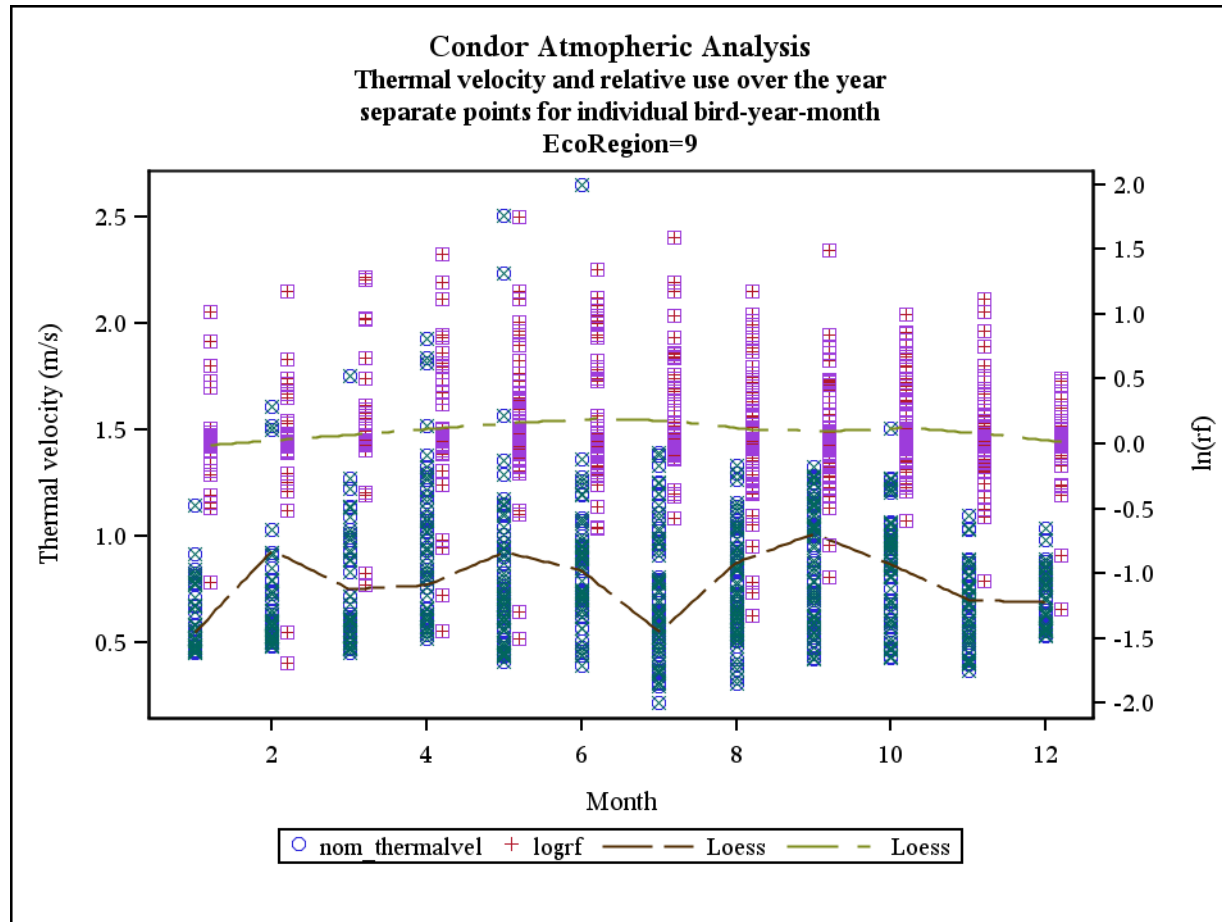

EcoRegion=9