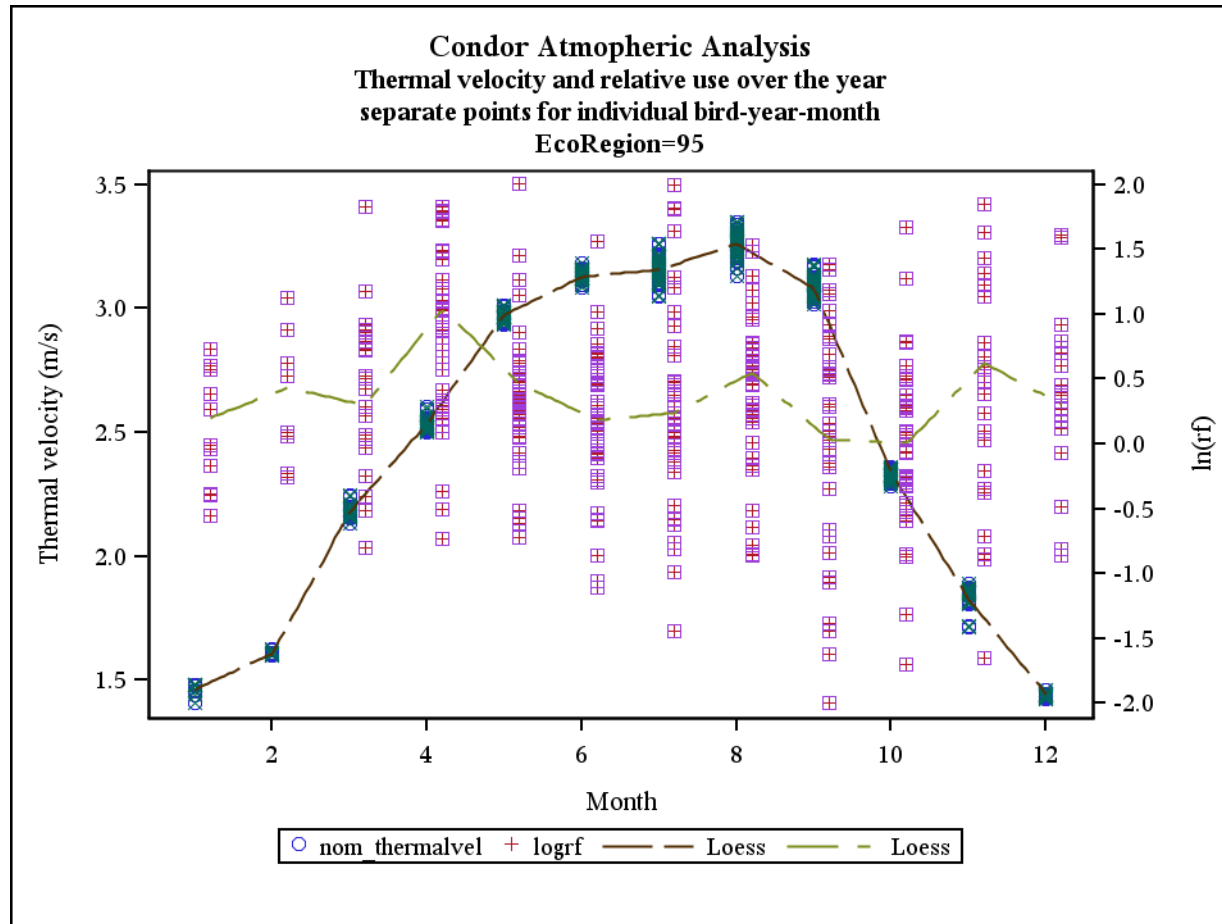

EcoRegion=95