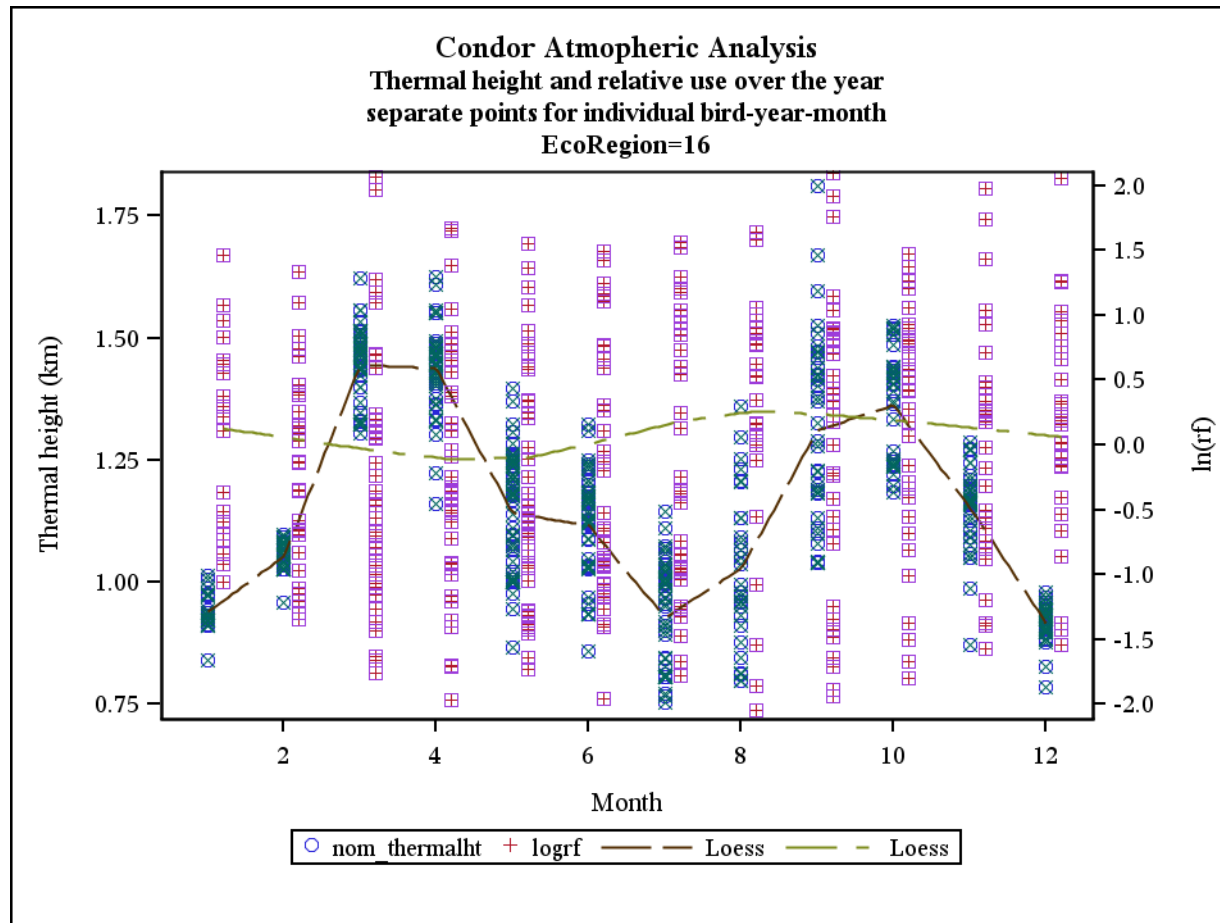

EcoRegion=16