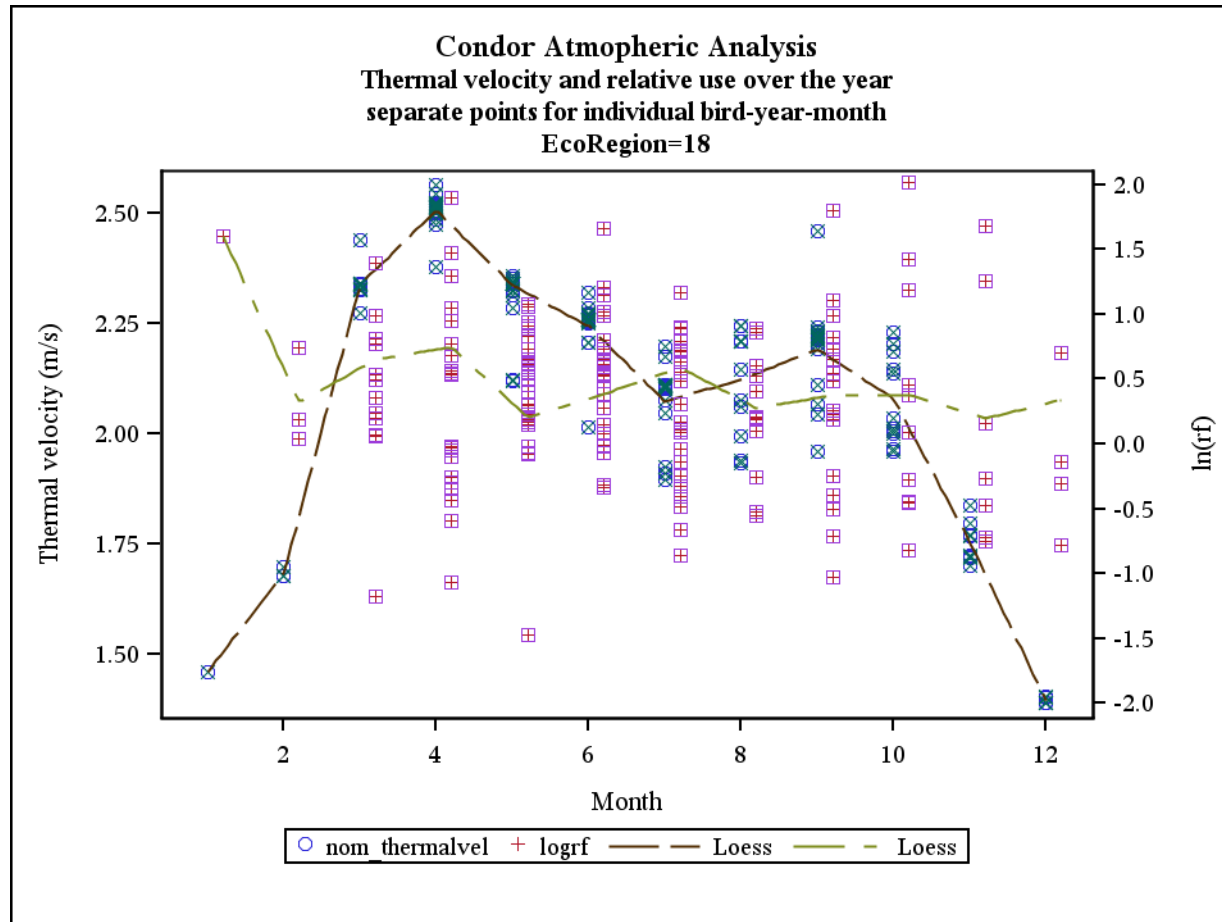

EcoRegion=18