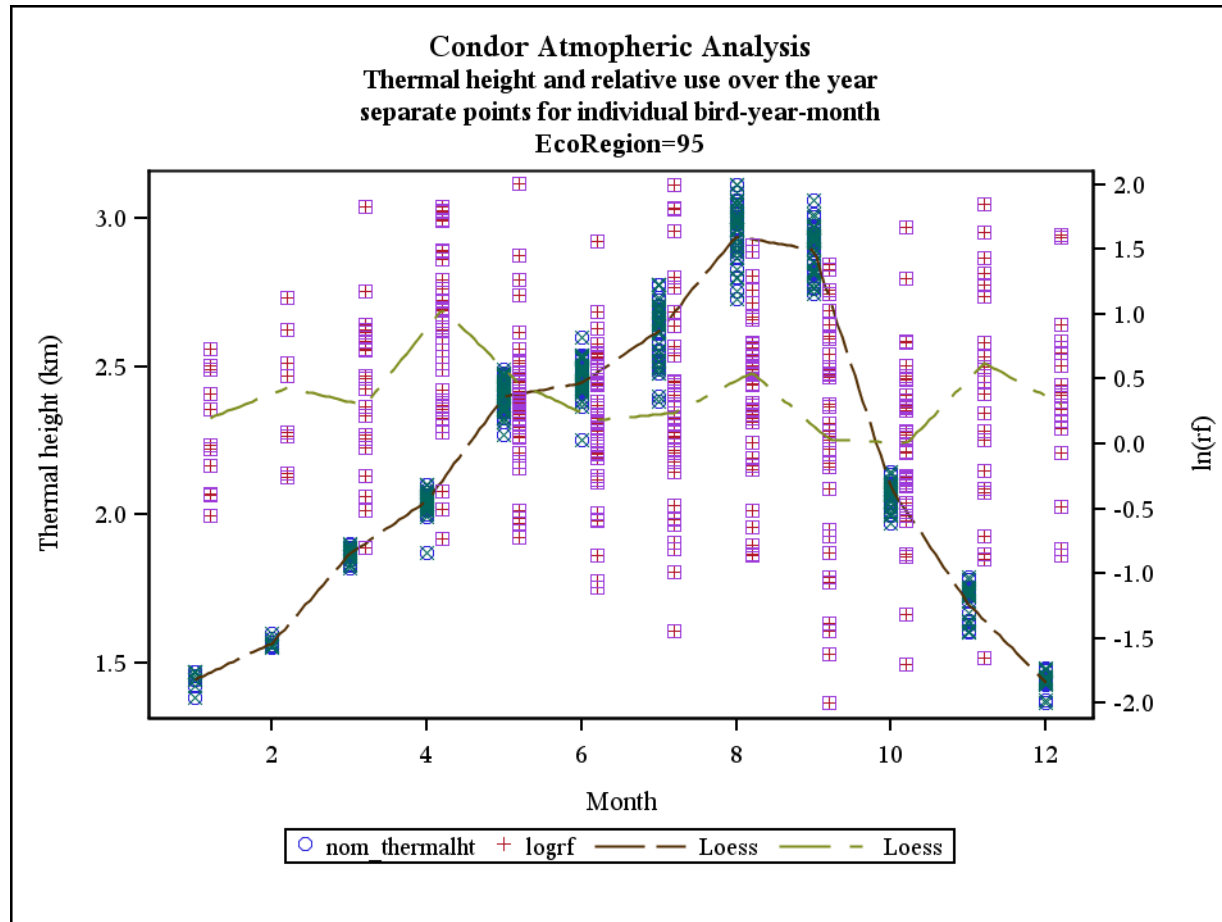

EcoRegion=95