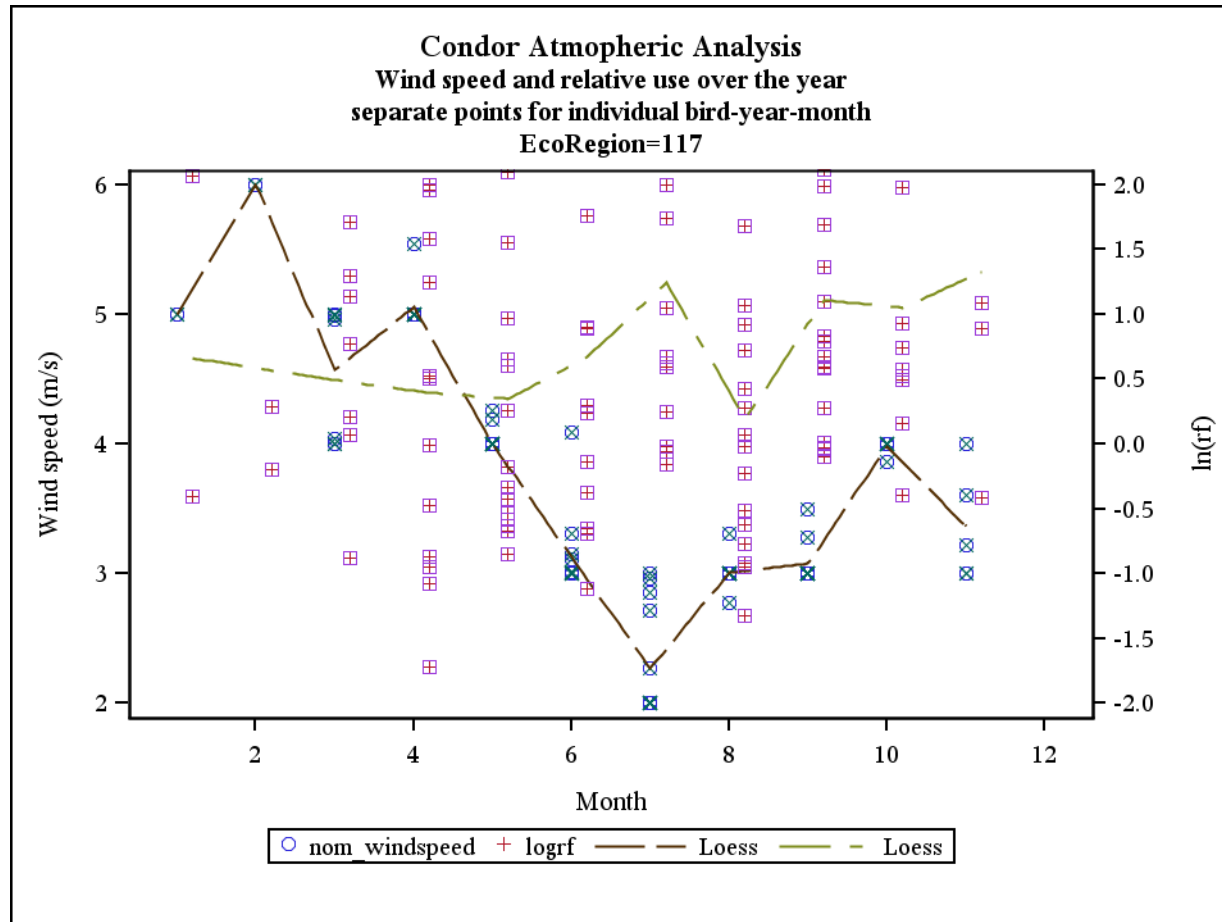

EcoRegion=117