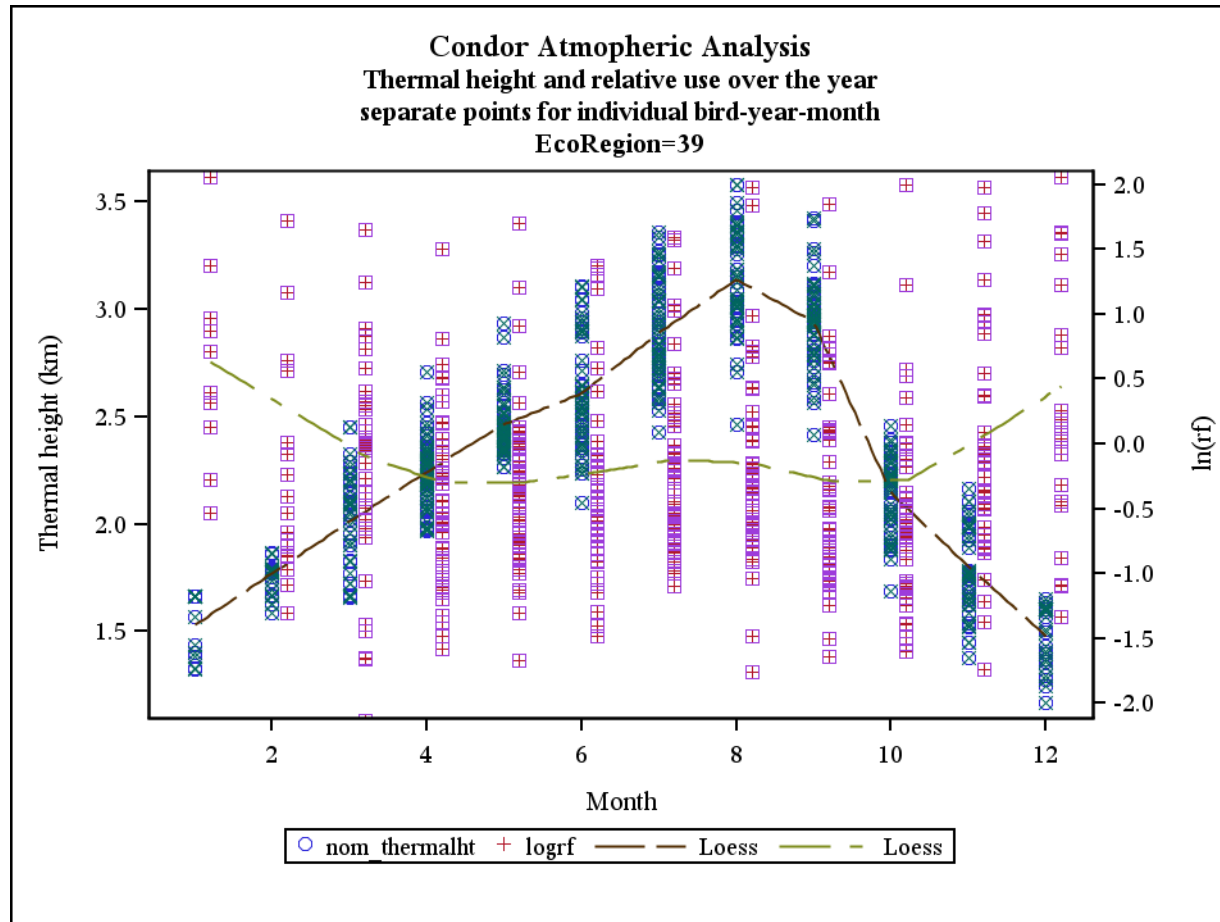

EcoRegion=39