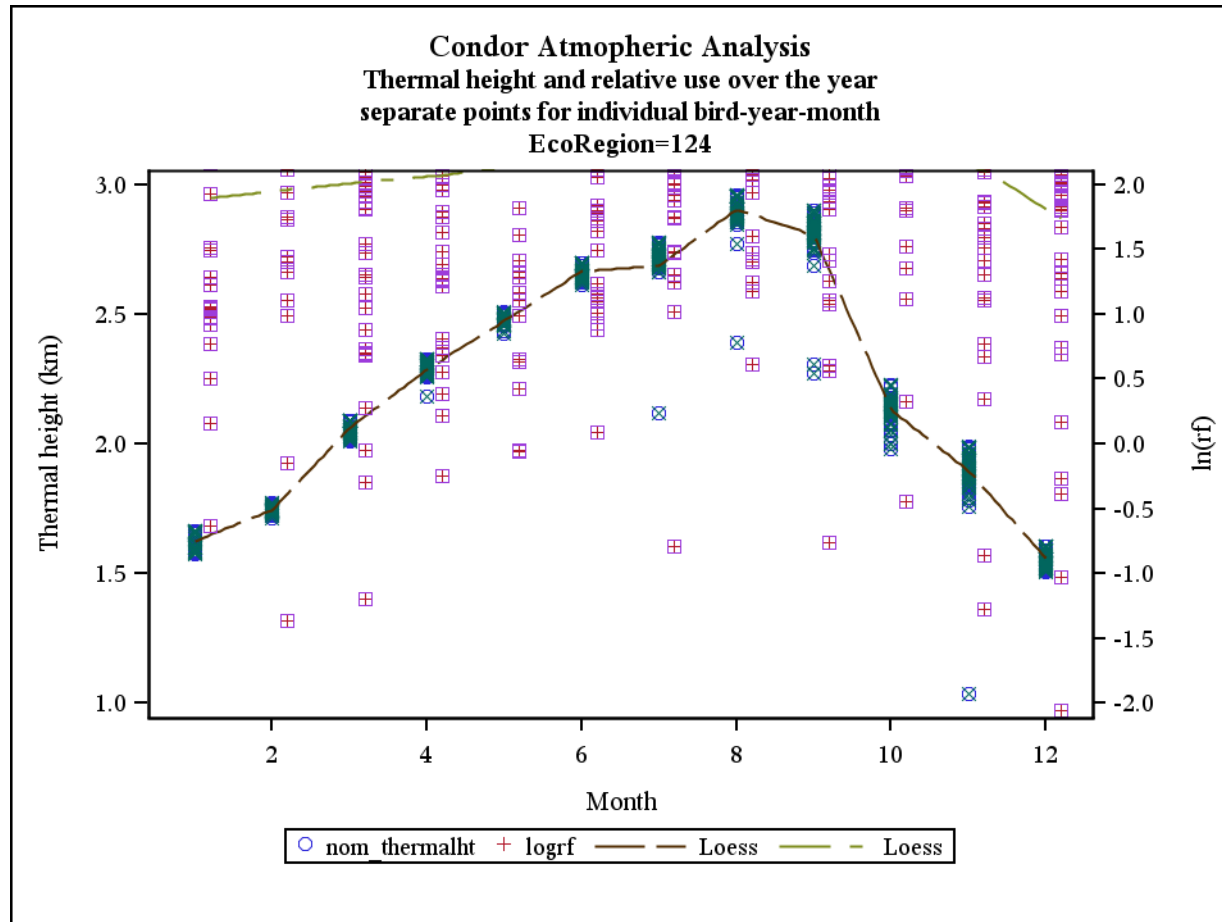

EcoRegion=124