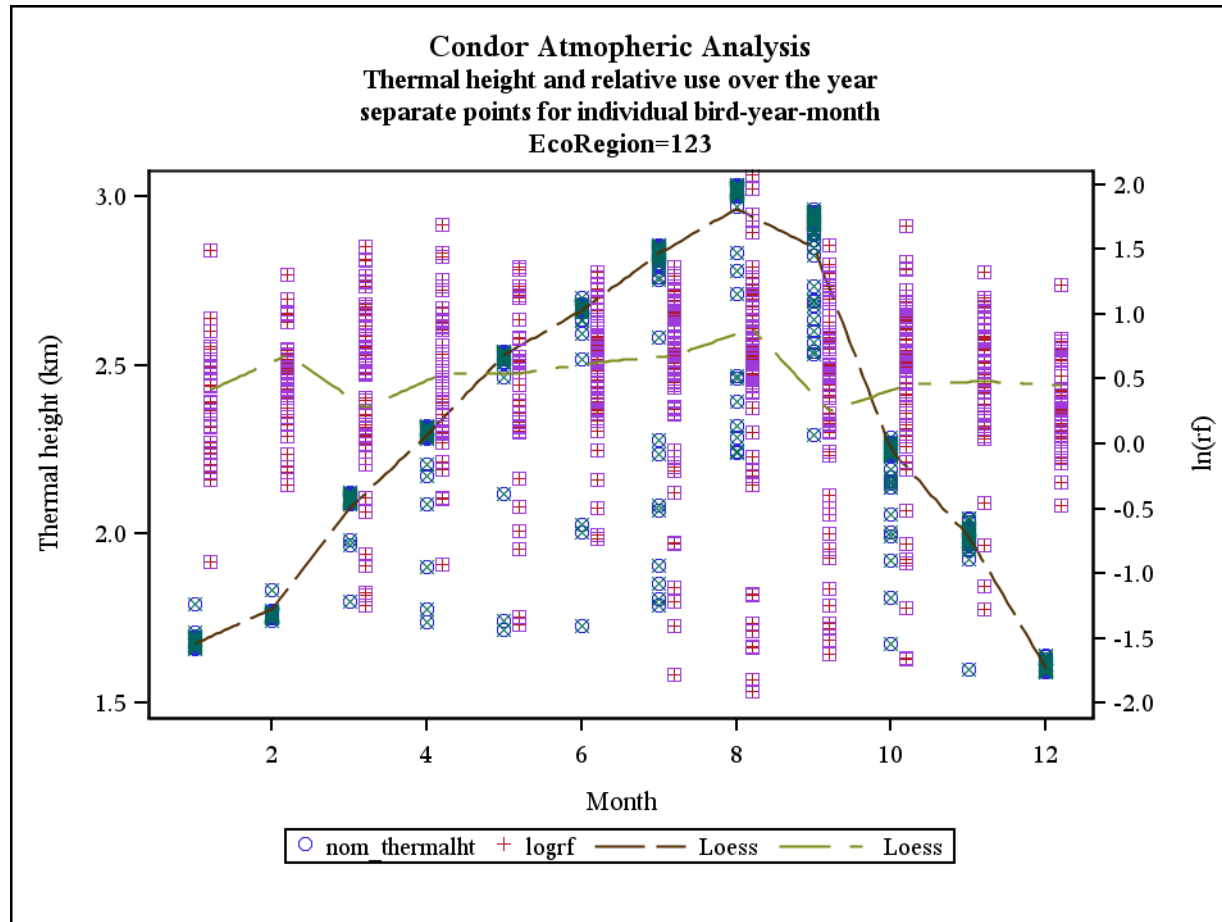

Document S6. The following figures contain plots for each of three meteorological parameters (i.e., thermal height, thermal velocity, and wind speed; left axis) and raw $\ln(rf)$ values (right axis) plotted against months in the annual cycle for each of the 25 California ecoregions examined in the study. LOESS smoothers are plotted for both sets of data.

EcoRegion=95

EcoRegion=101

EcoRegion=102

EcoRegion=116

EcoRegion=117

EcoRegion=118

EcoRegion=119

EcoRegion=123