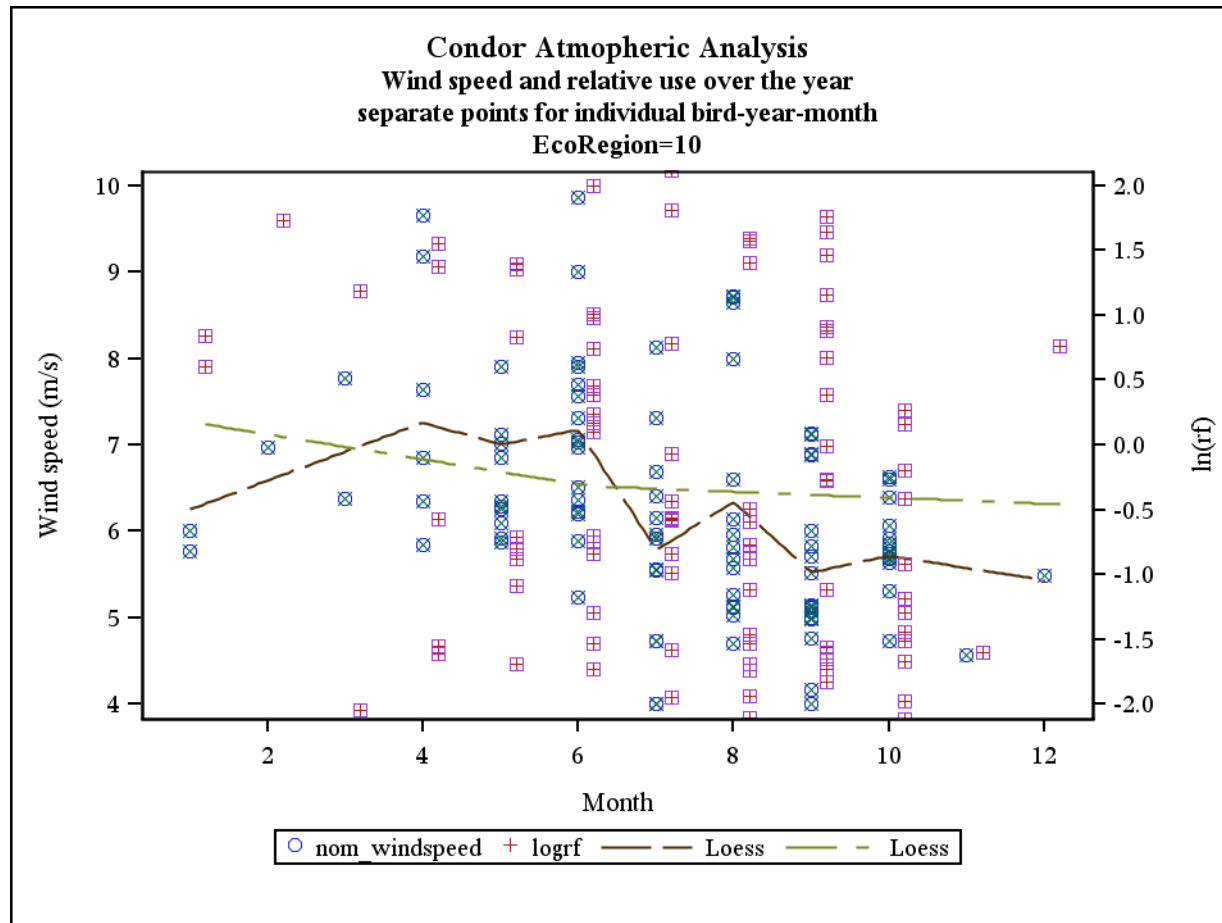

Document S6. The following figures contain plots for each of three meteorological parameters (i.e., thermal height, thermal velocity, and wind speed; left axis) and raw $\ln(rf)$ values (right axis) plotted against months in the annual cycle for each of the 25 California ecoregions examined in the study. LOESS smoothers are plotted for both sets of data.

EcoRegion=193

EcoRegion=8

EcoRegion=9

EcoRegion=10

EcoRegion=13

EcoRegion=15

EcoRegion=16

EcoRegion=18