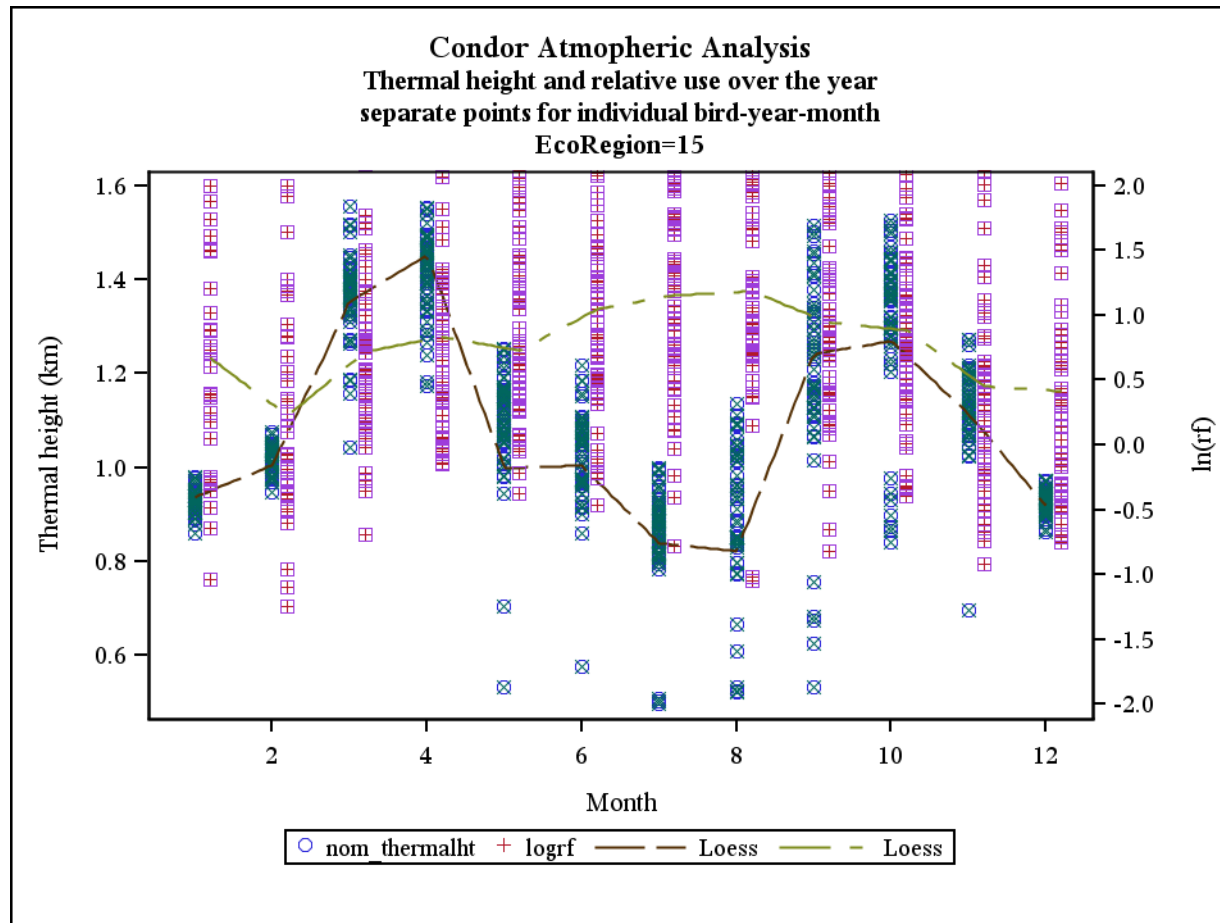

EcoRegion=15