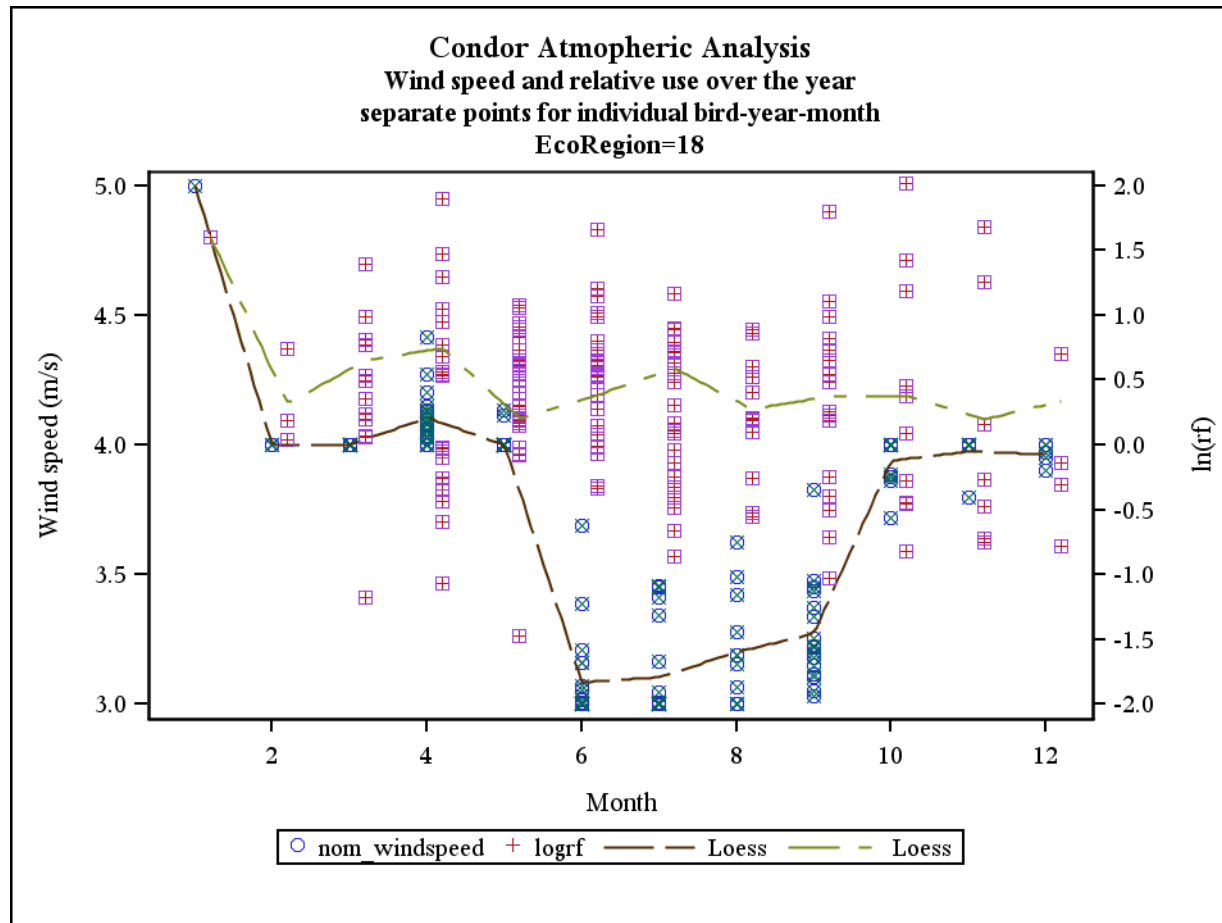

Document S6. The following figures contain plots for each of three meteorological parameters (i.e., thermal height, thermal velocity, and wind speed; left axis) and raw $\ln(rf)$ values (right axis) plotted against months in the annual cycle for each of the 25 California ecoregions examined in the study. LOESS smoothers are plotted for both sets of data.

EcoRegion=193

EcoRegion=8

EcoRegion=9

EcoRegion=10

EcoRegion=13

EcoRegion=15

EcoRegion=16

EcoRegion=18