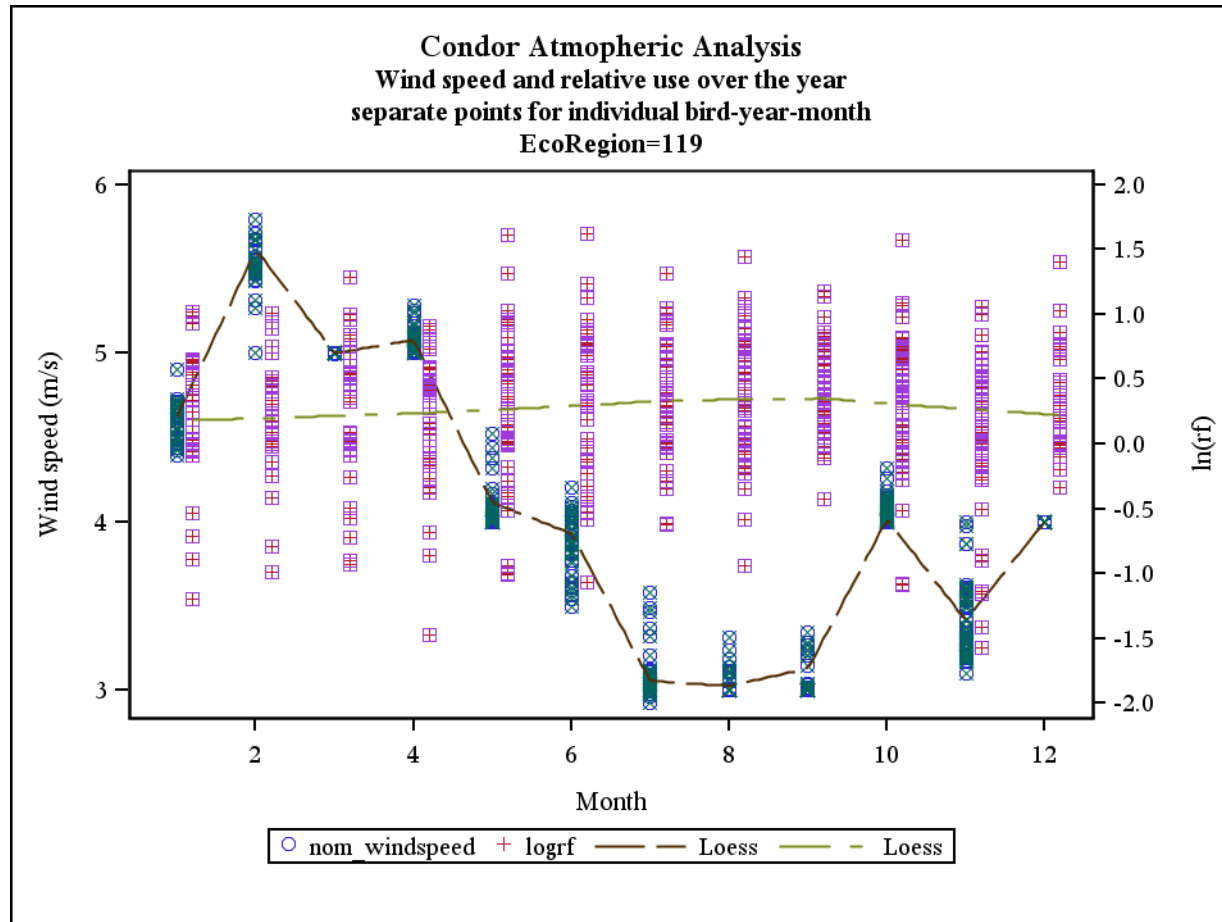

EcoRegion=119