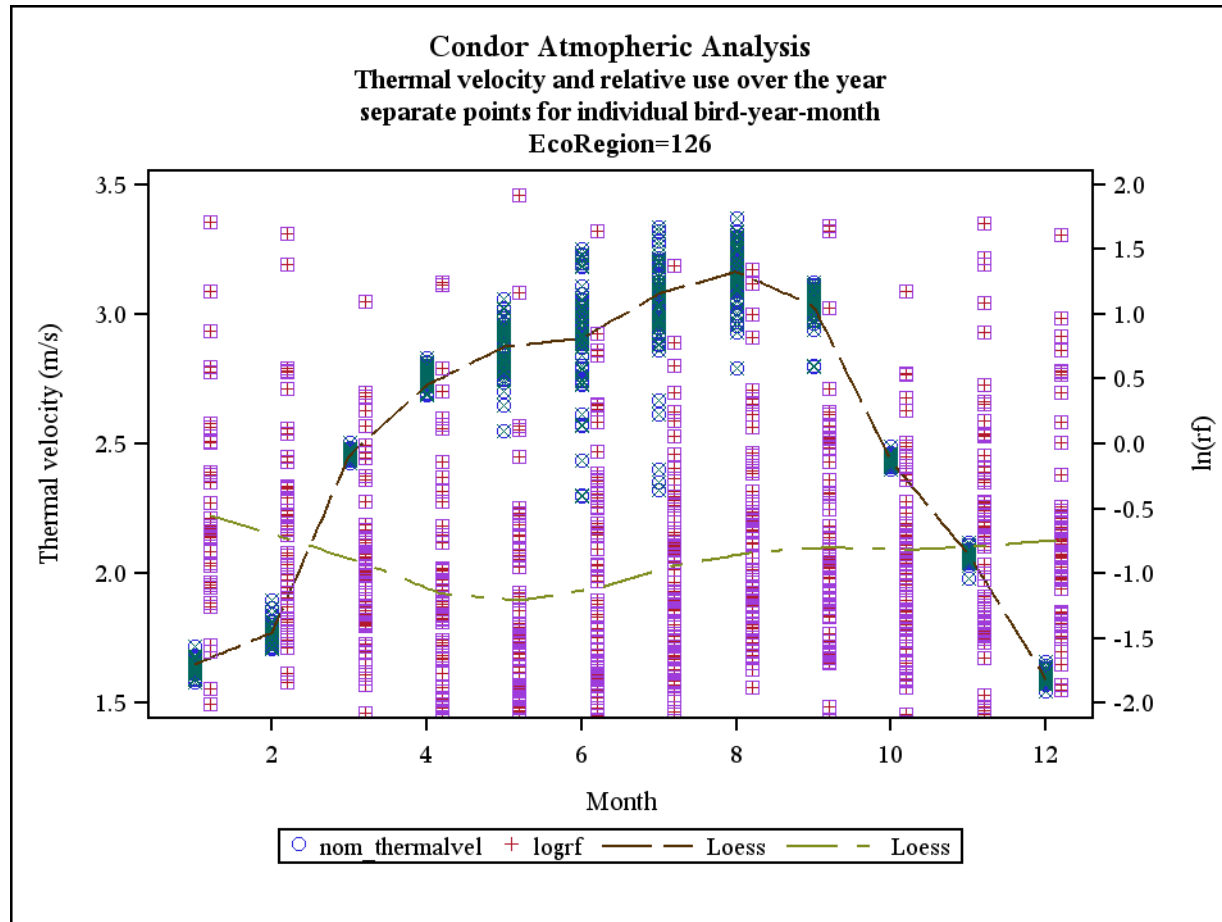

EcoRegion=126