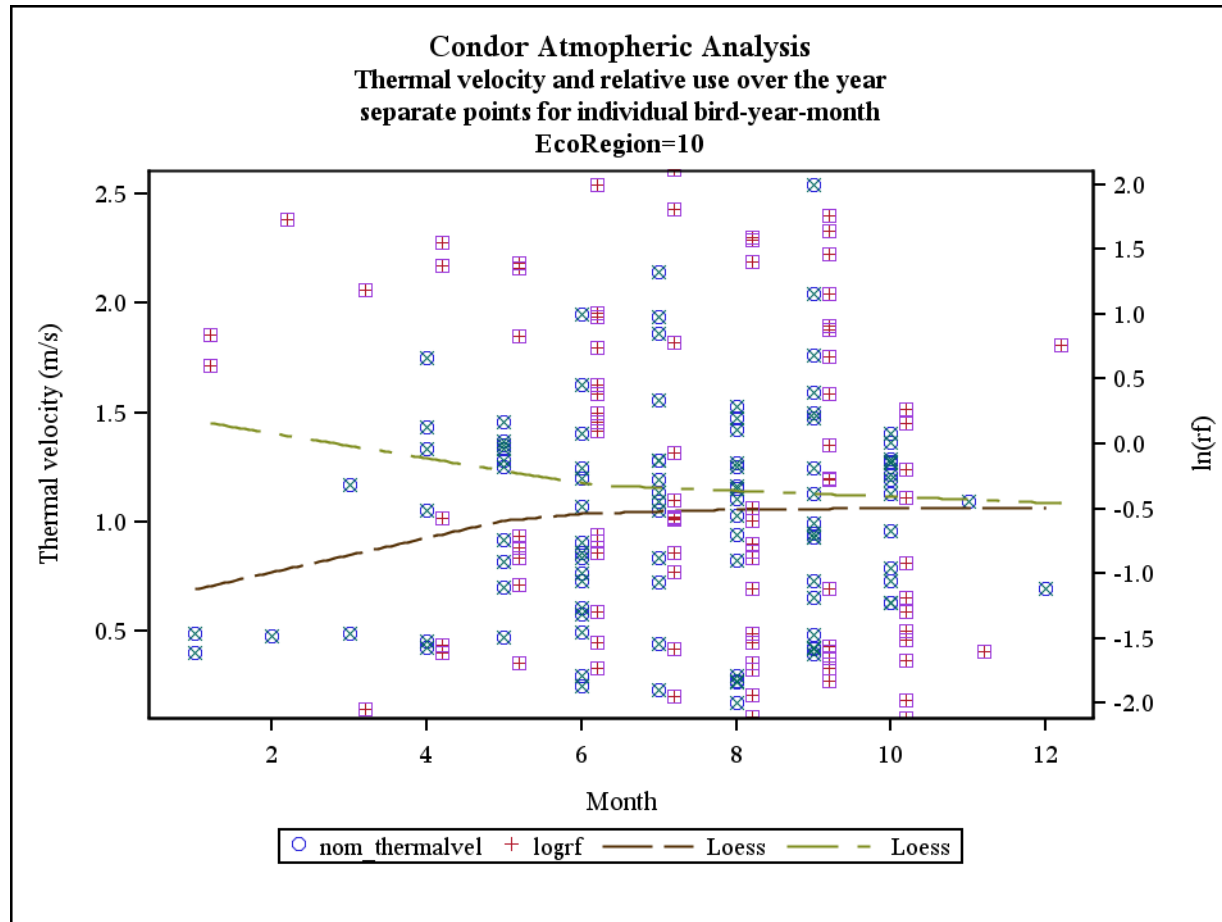

EcoRegion=10