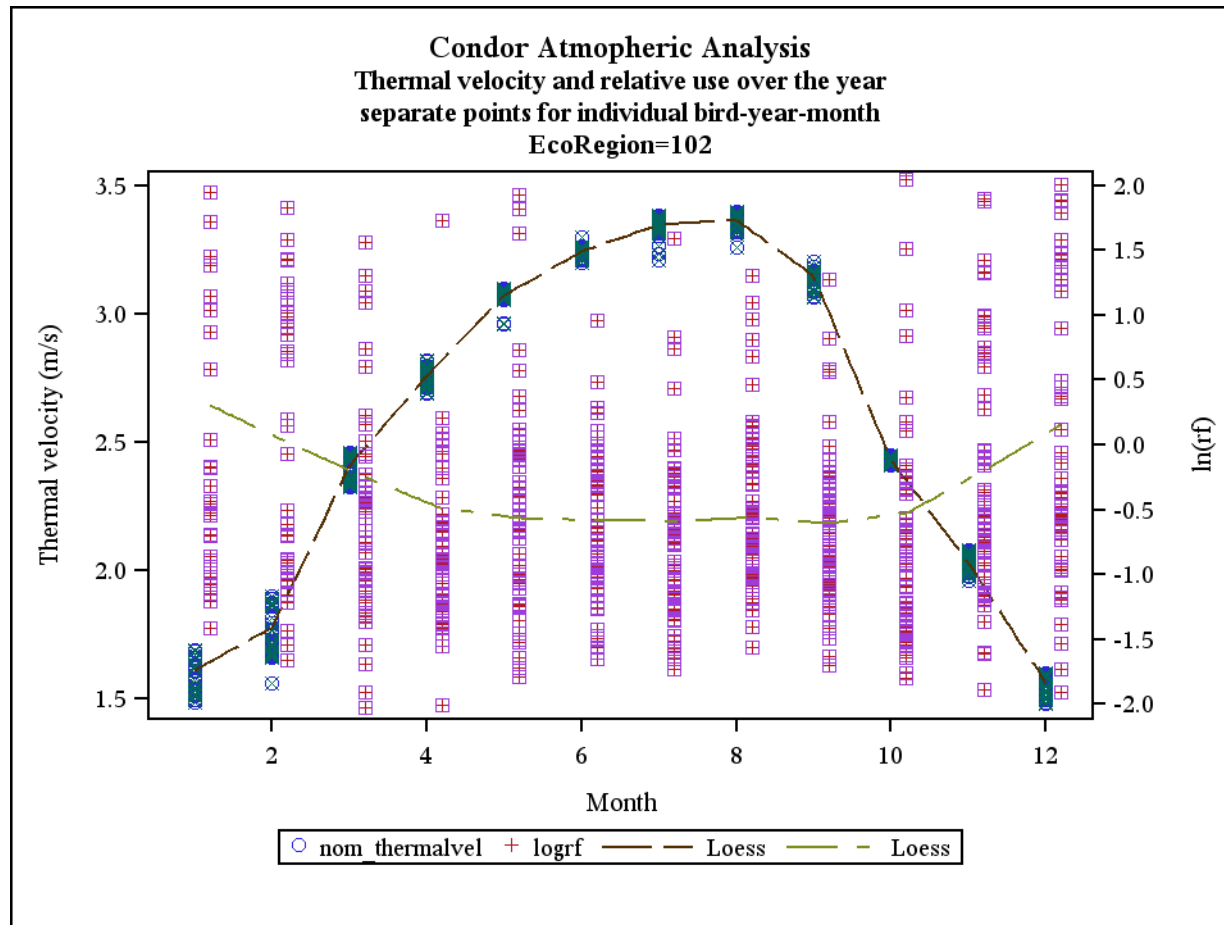

EcoRegion=102