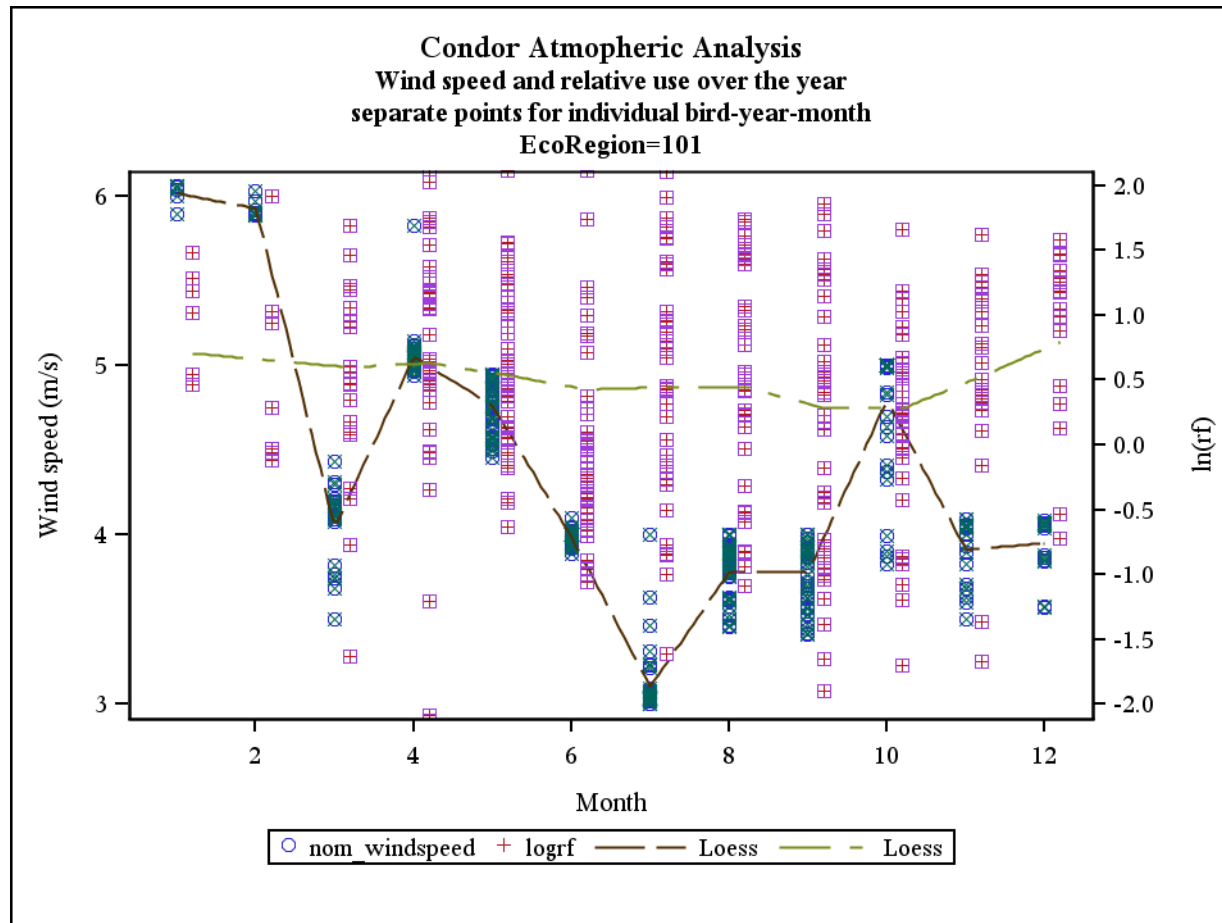

Document S6. The following figures contain plots for each of three meteorological parameters (i.e., thermal height, thermal velocity, and wind speed; left axis) and raw $\ln(rf)$ values (right axis) plotted against months in the annual cycle for each of the 25 California ecoregions examined in the study. LOESS smoothers are plotted for both sets of data.

EcoRegion=39

EcoRegion=40

EcoRegion=95

EcoRegion=101

EcoRegion=102

EcoRegion=116

EcoRegion=117

EcoRegion=118