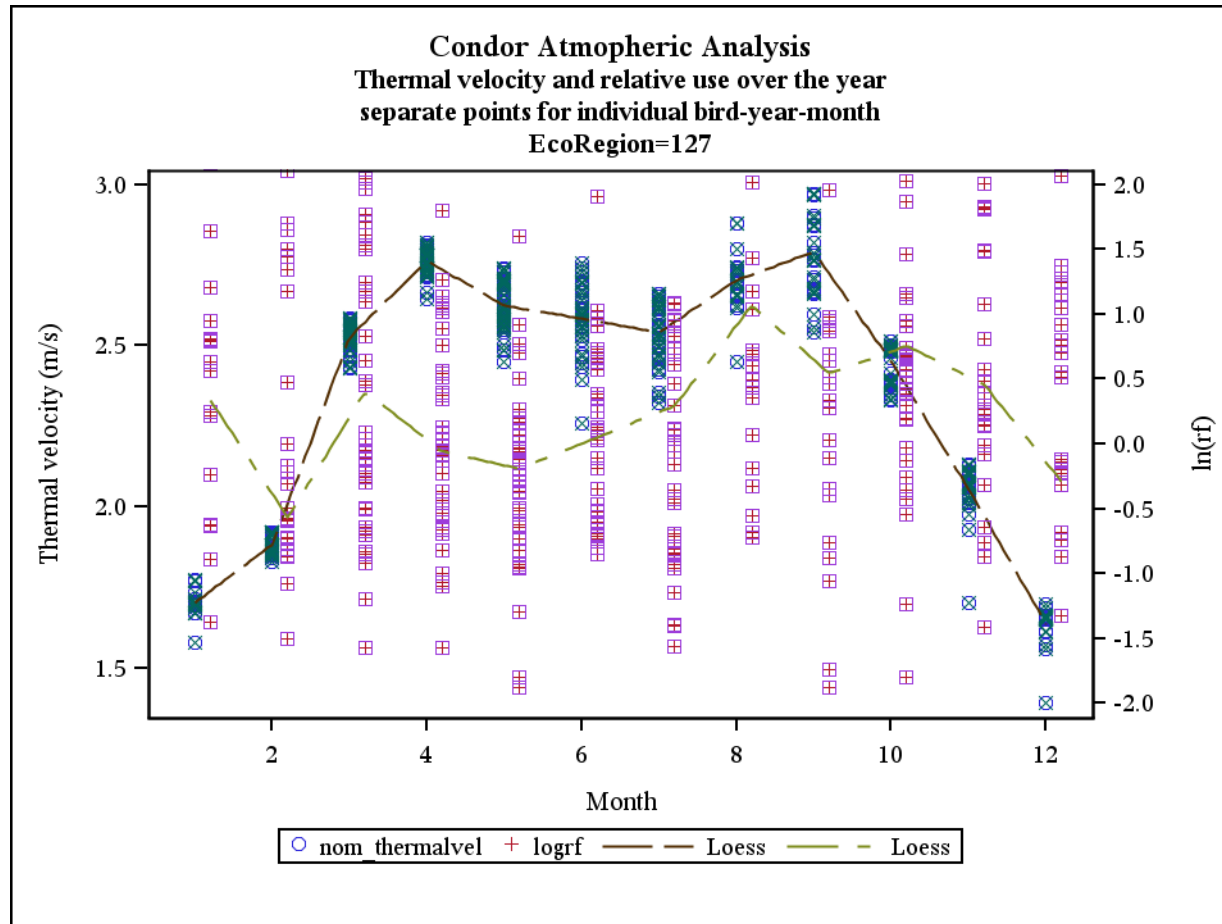

EcoRegion=127