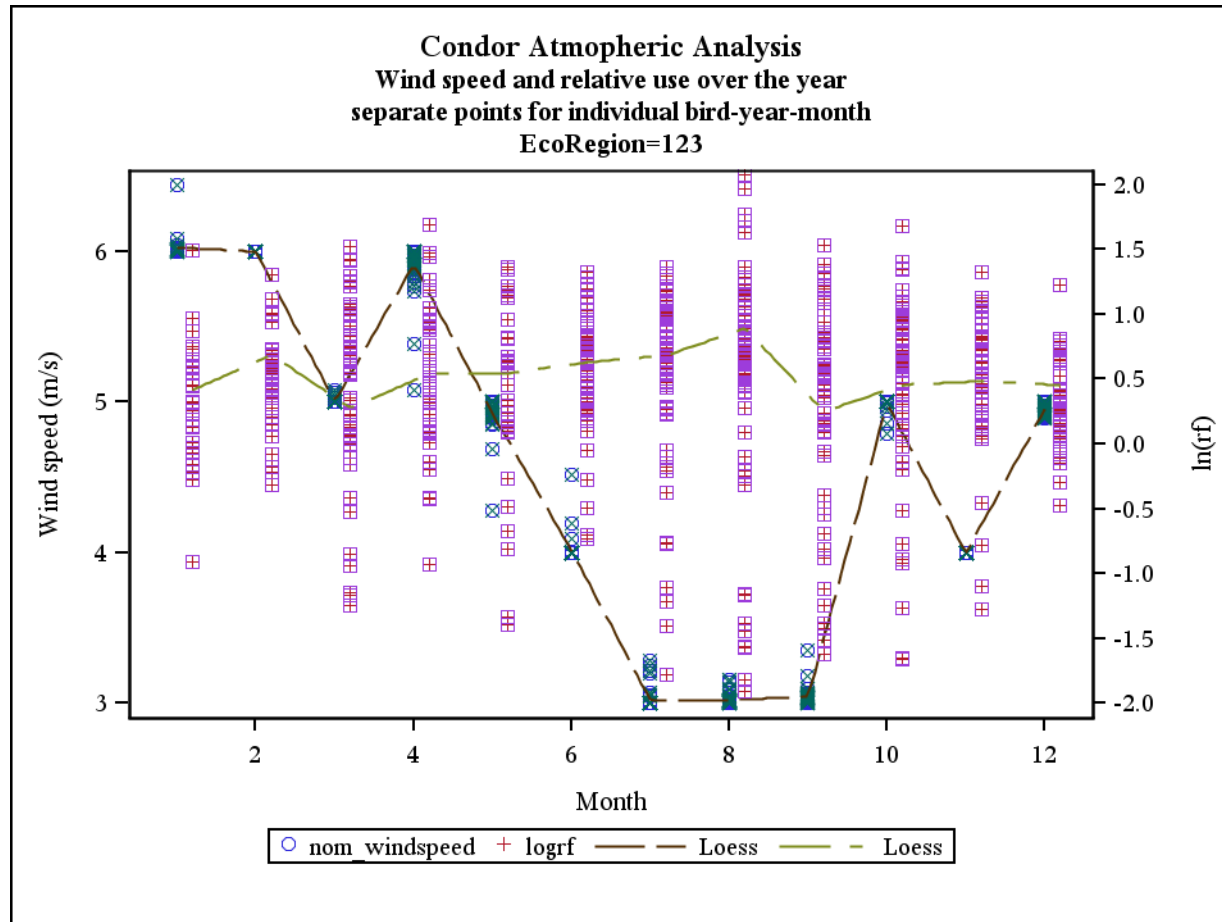

EcoRegion=123