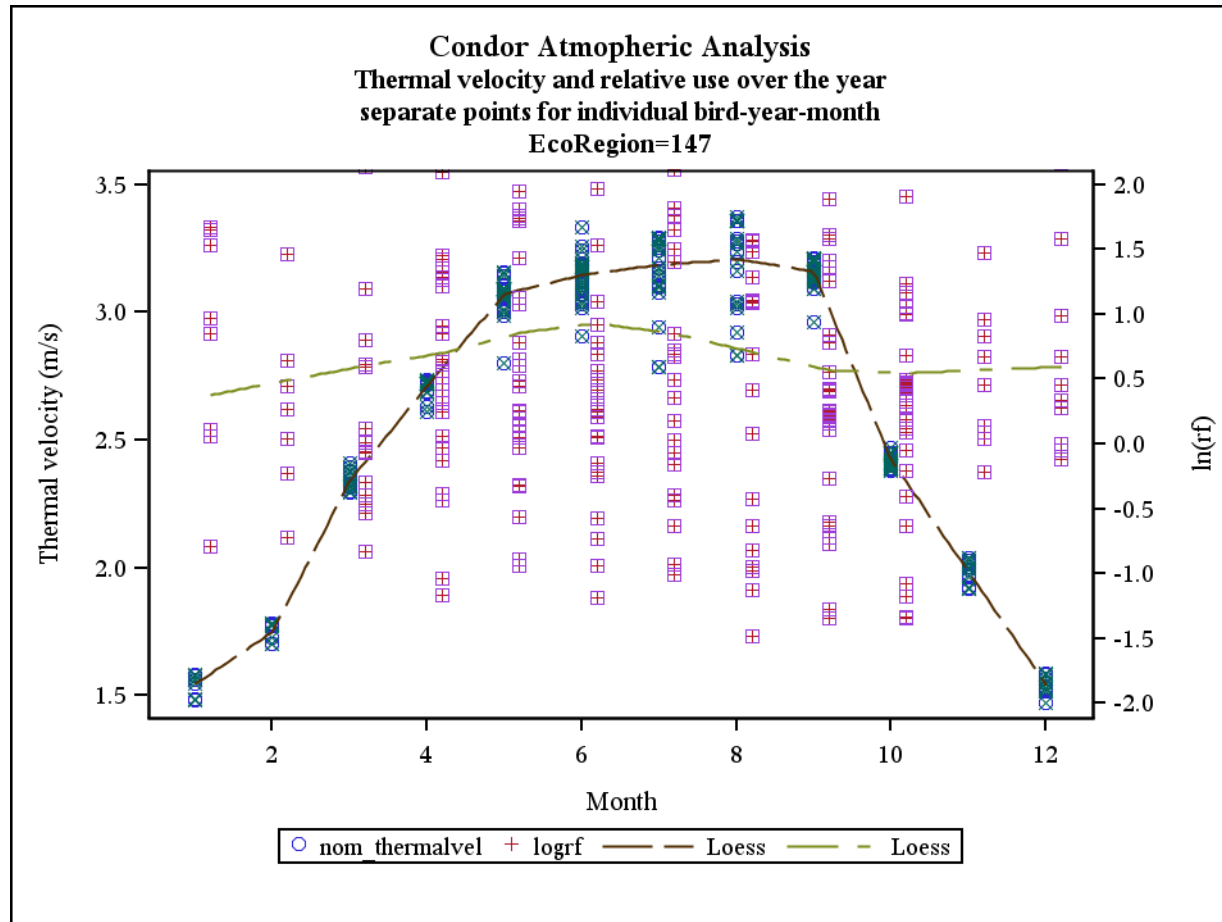

EcoRegion=147