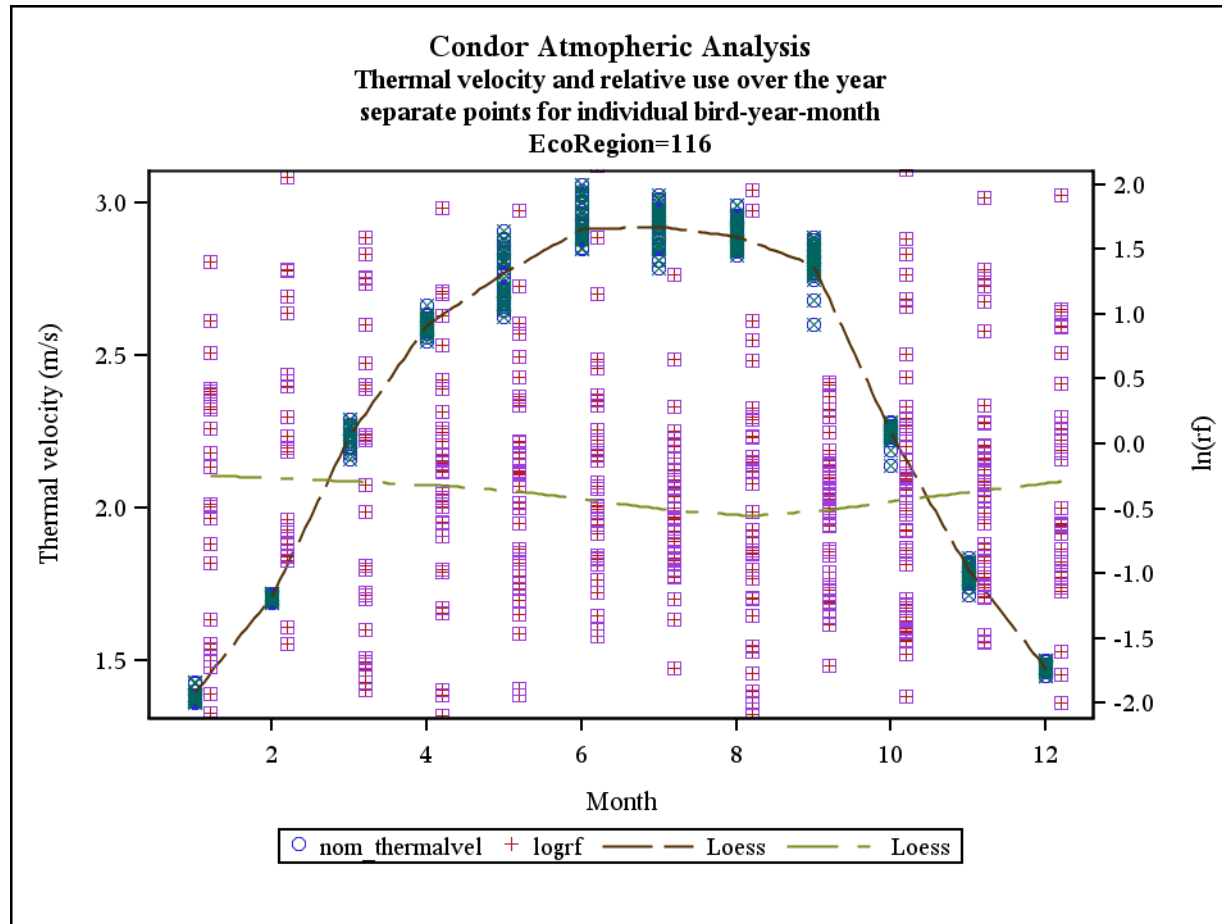

EcoRegion=116