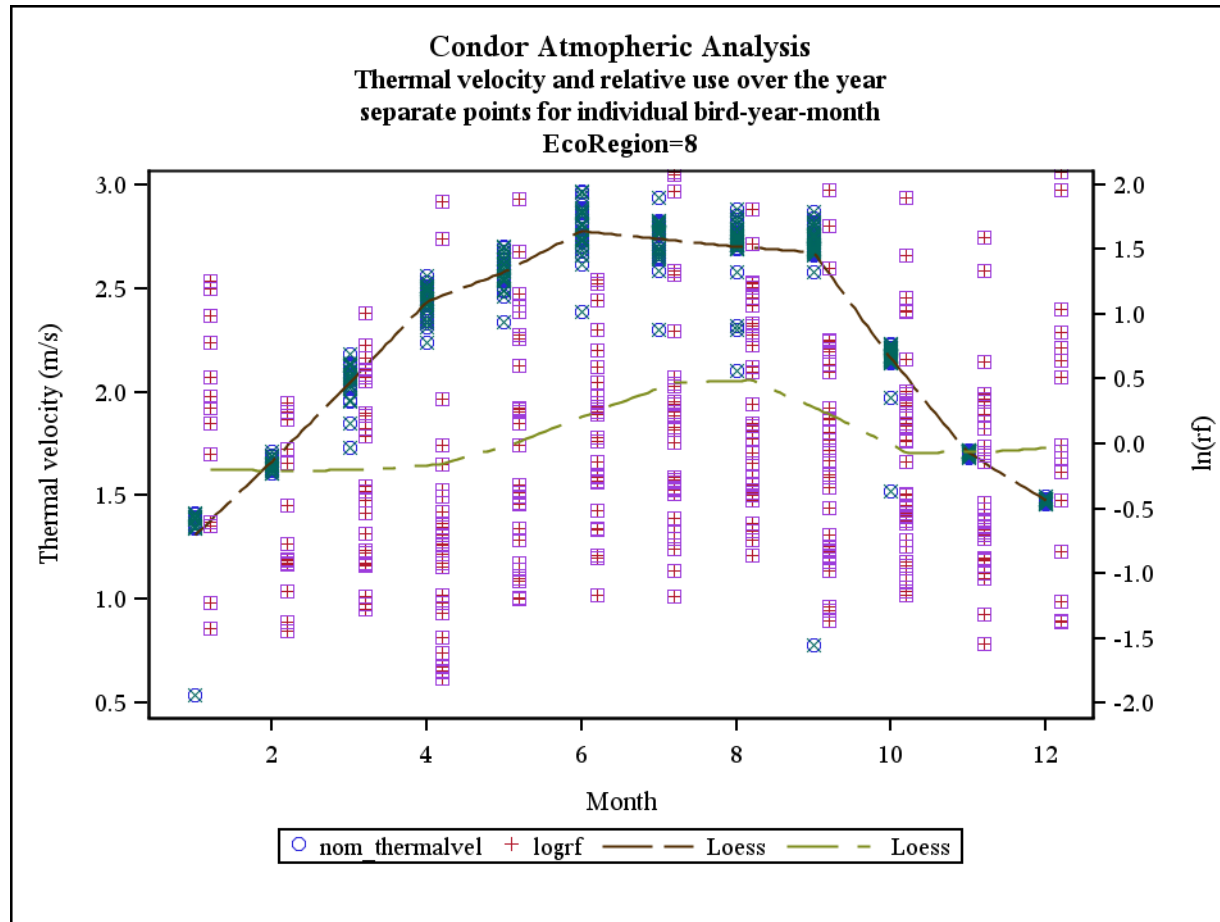

EcoRegion=8