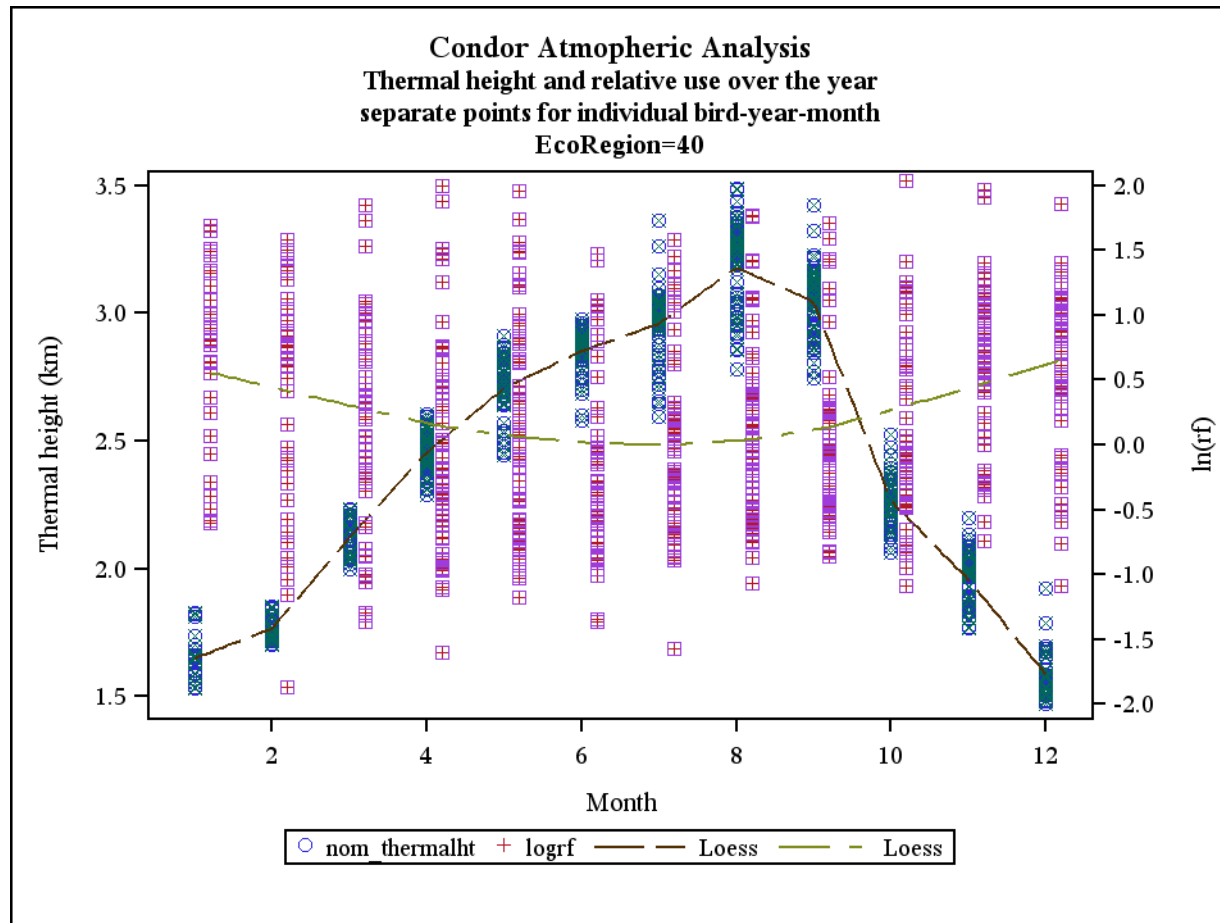

EcoRegion=40