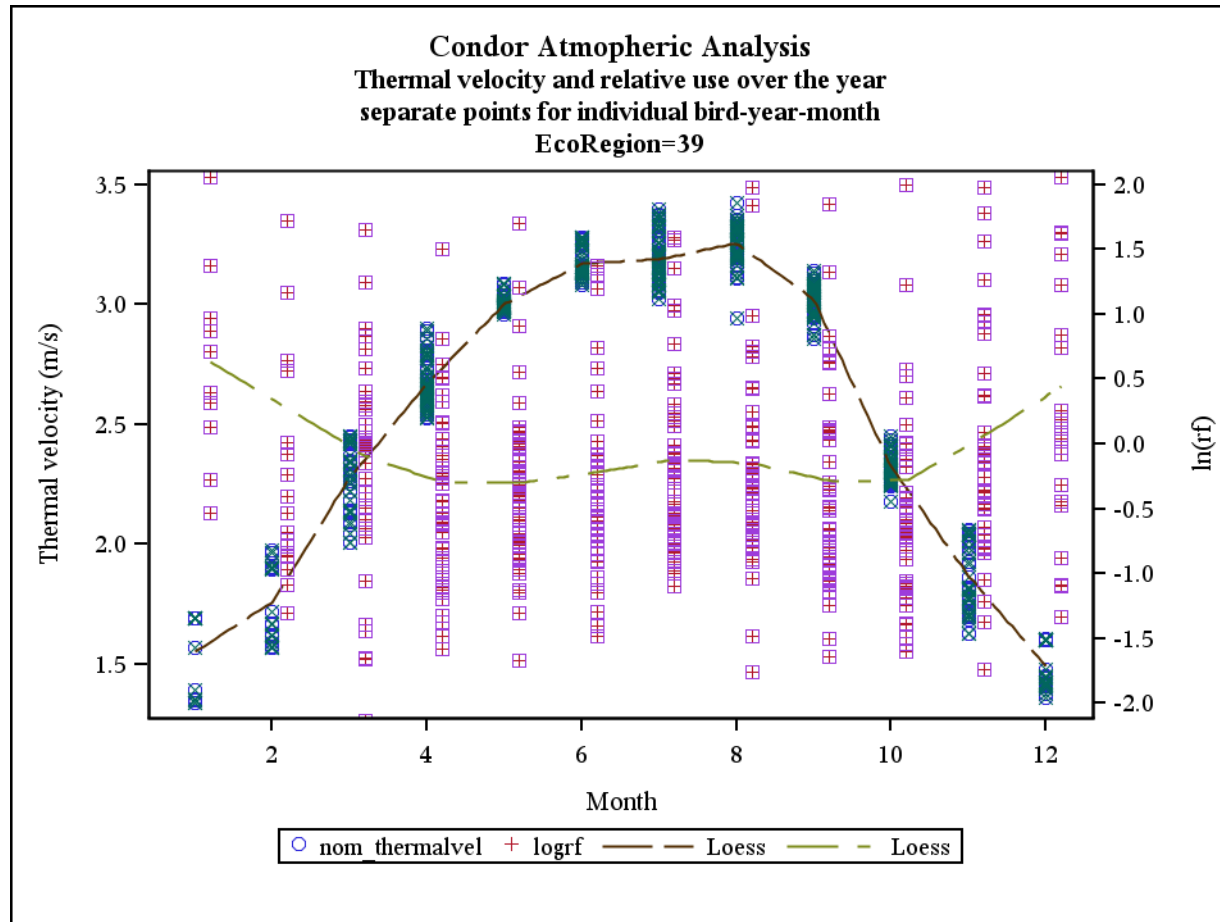

EcoRegion=39