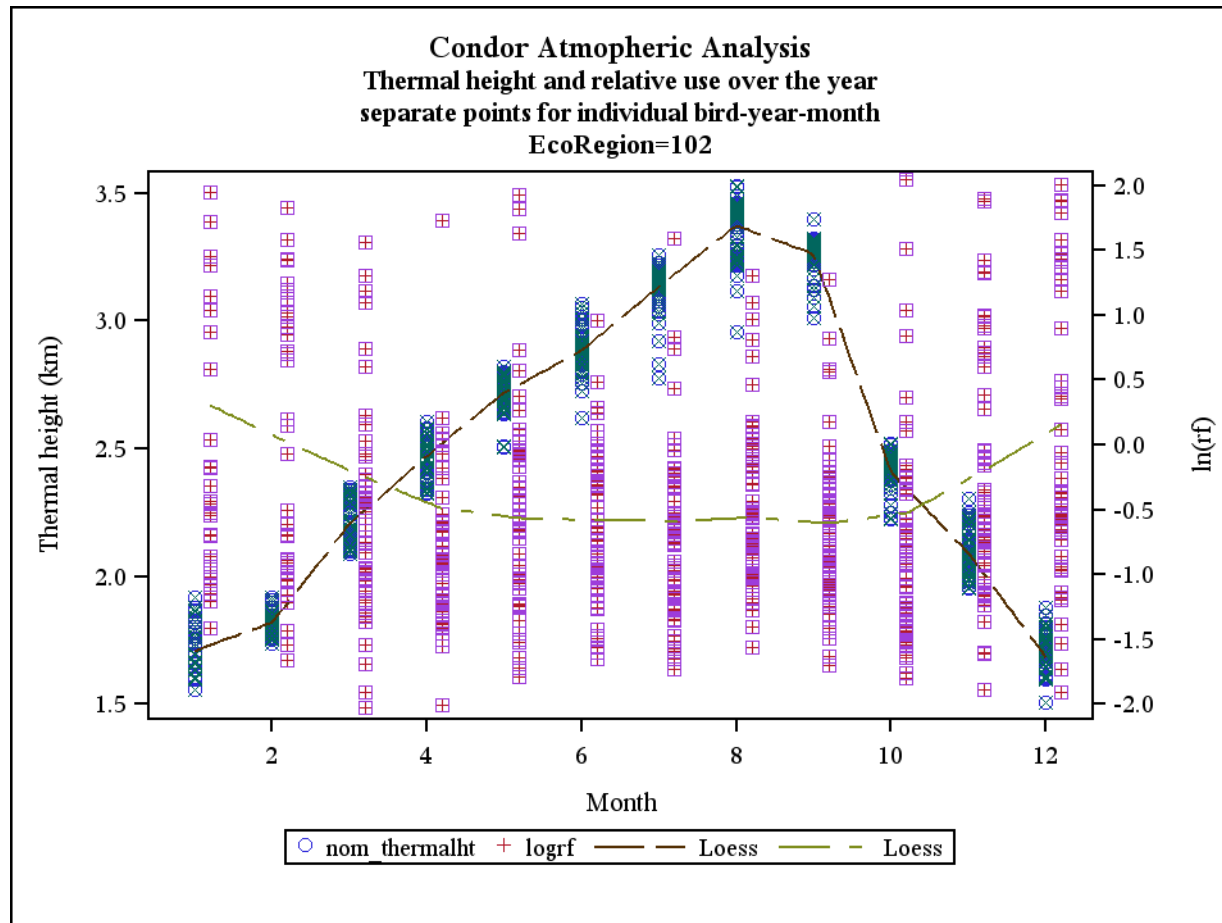

EcoRegion=102