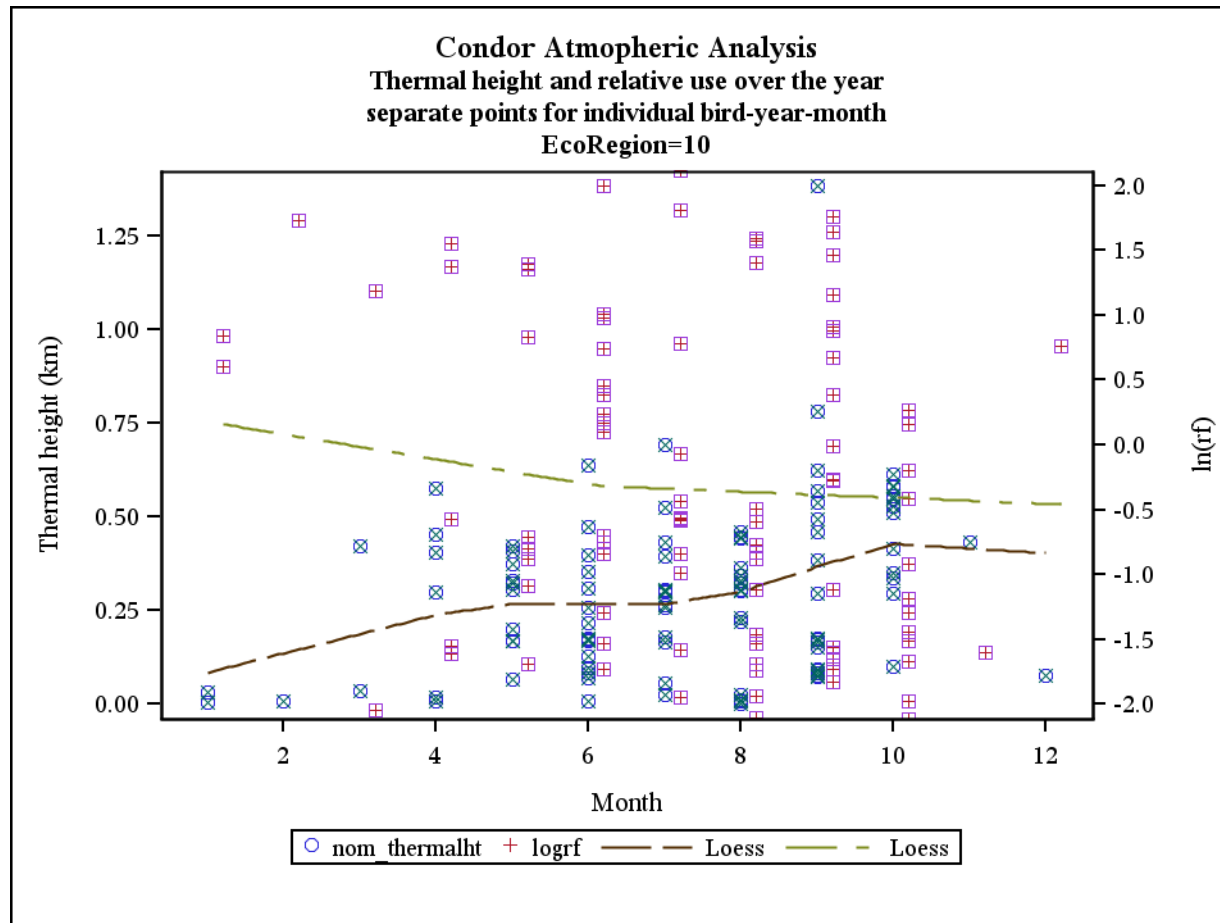

EcoRegion=10