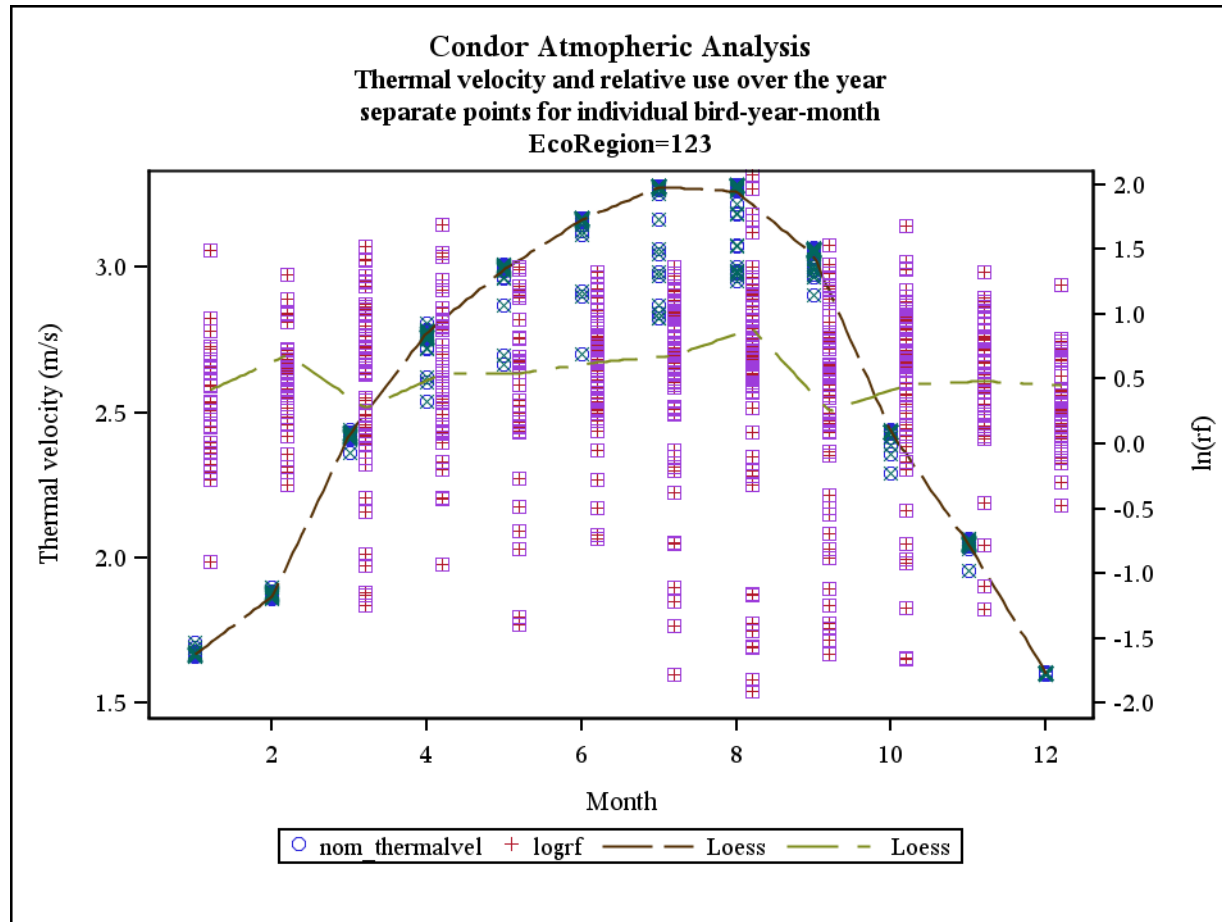

EcoRegion=123