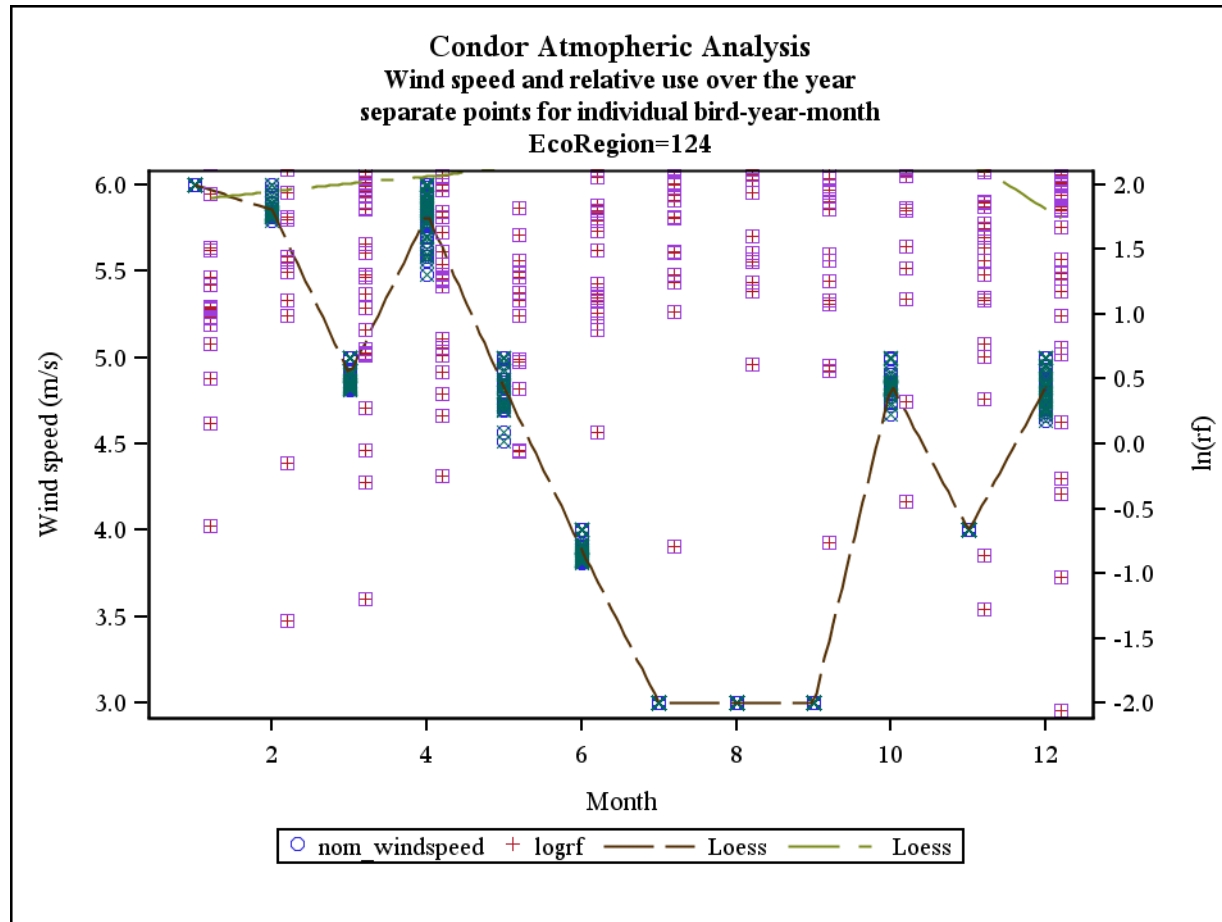

EcoRegion=124