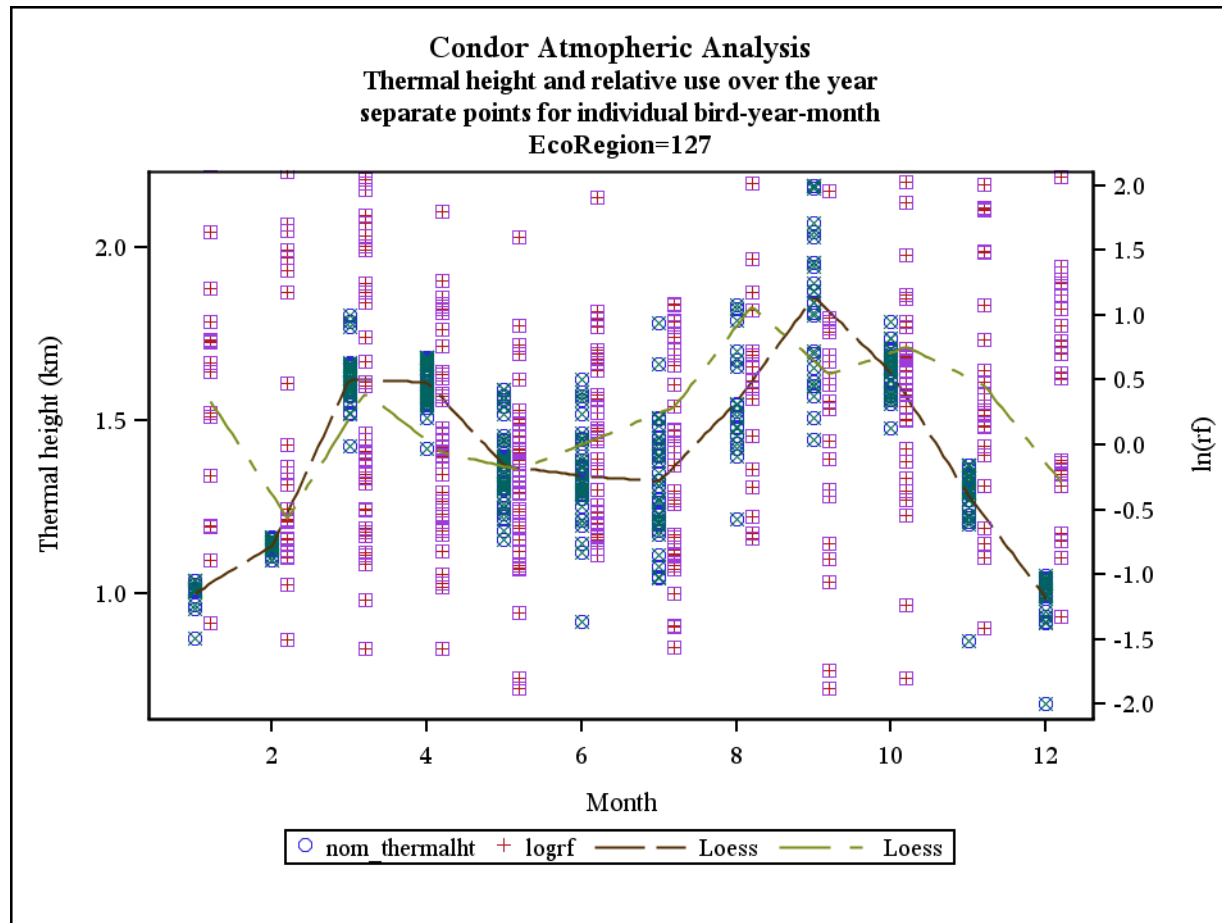

EcoRegion=127