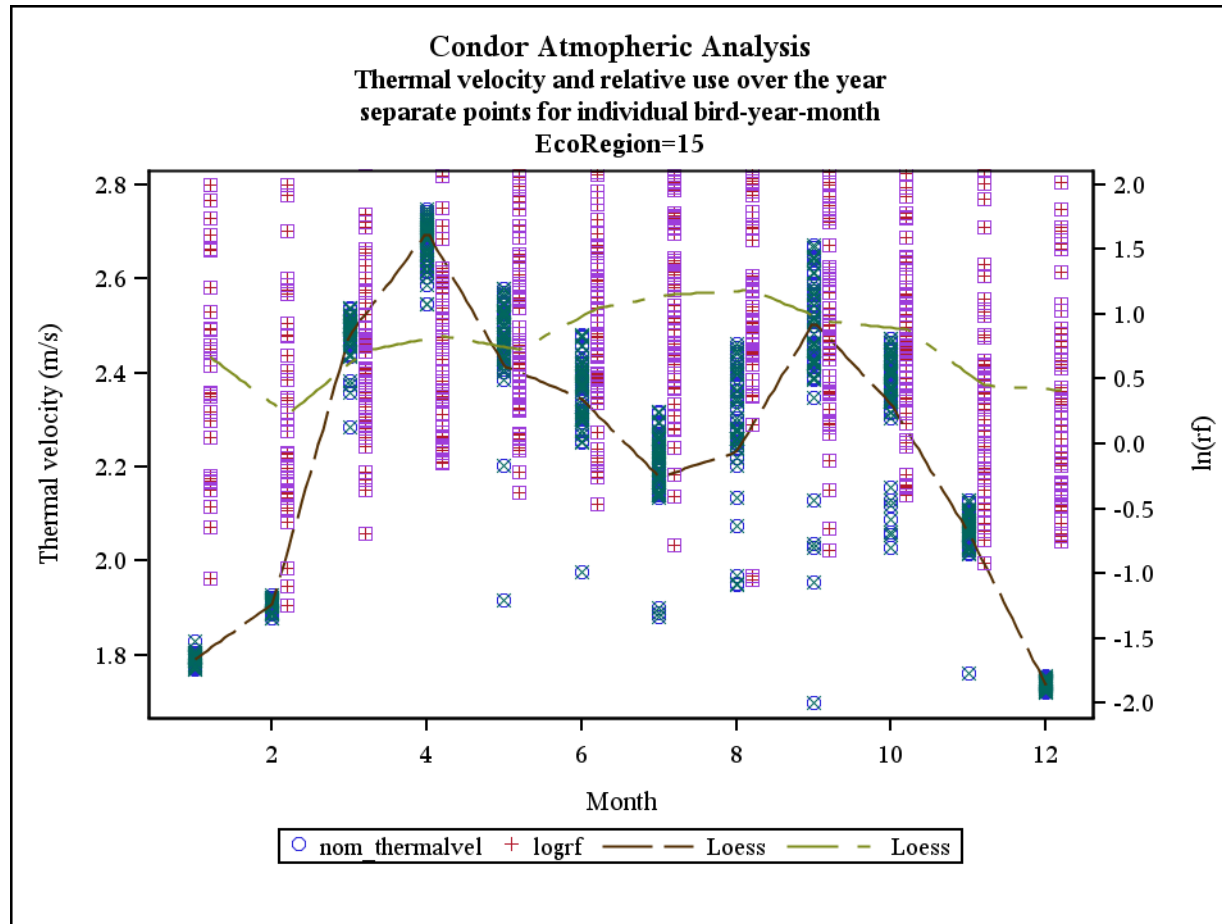

EcoRegion=15