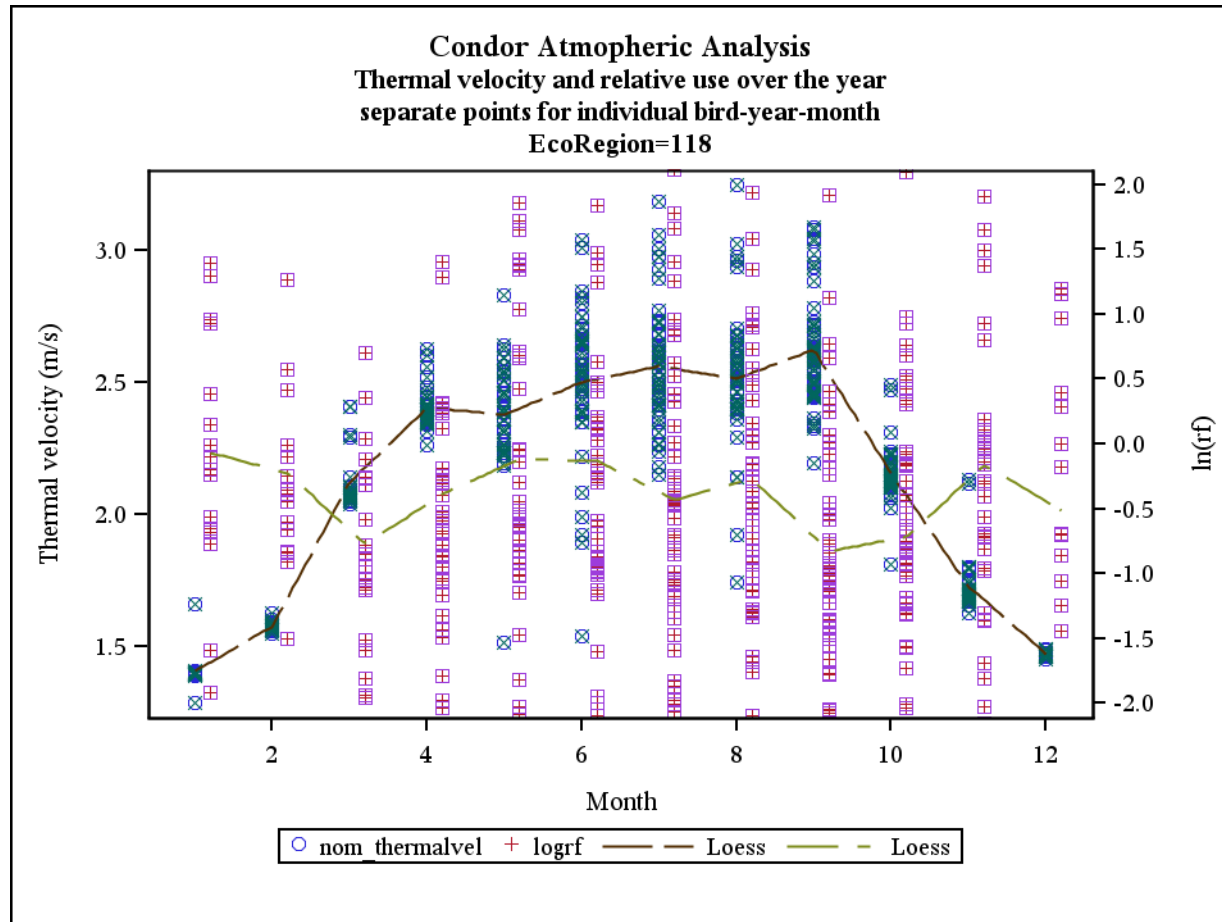

EcoRegion=118