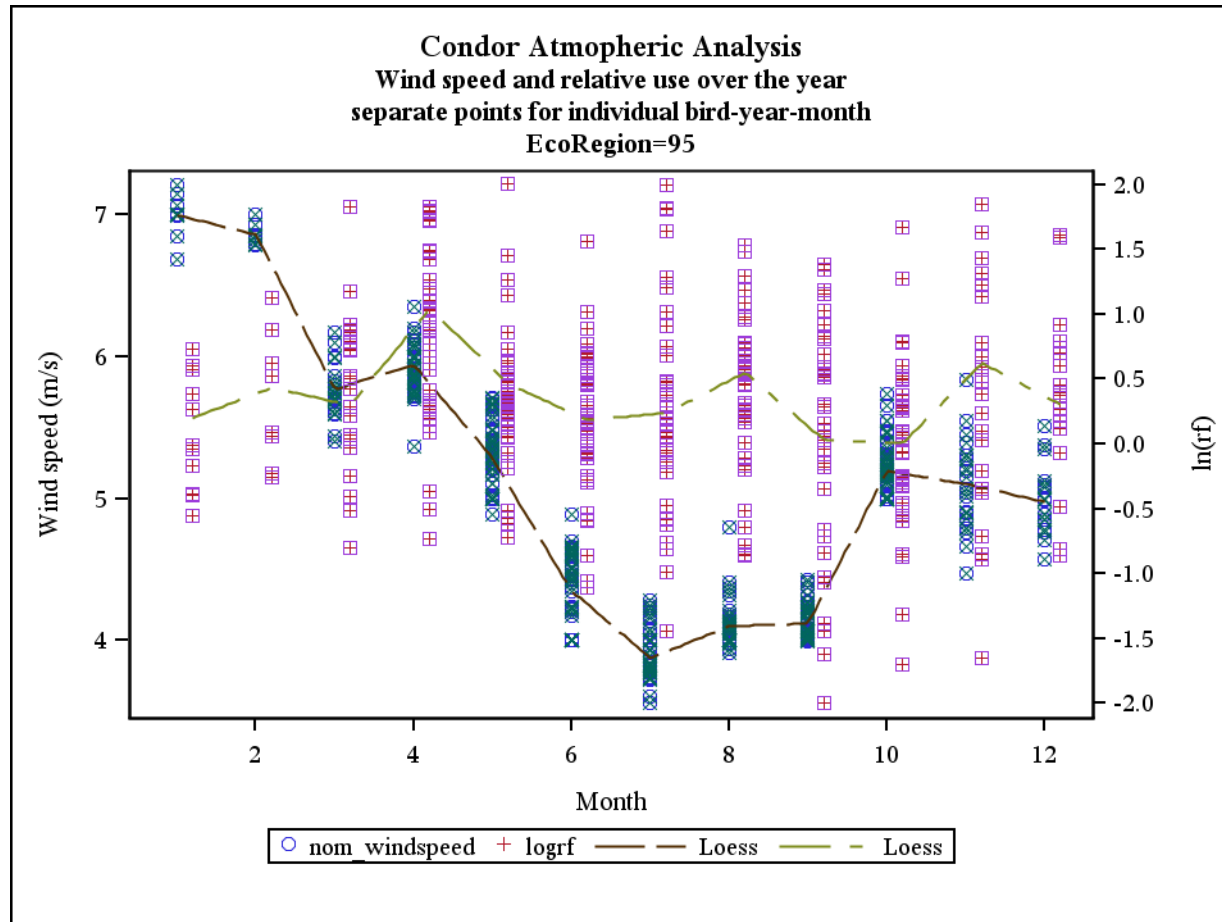

EcoRegion=95