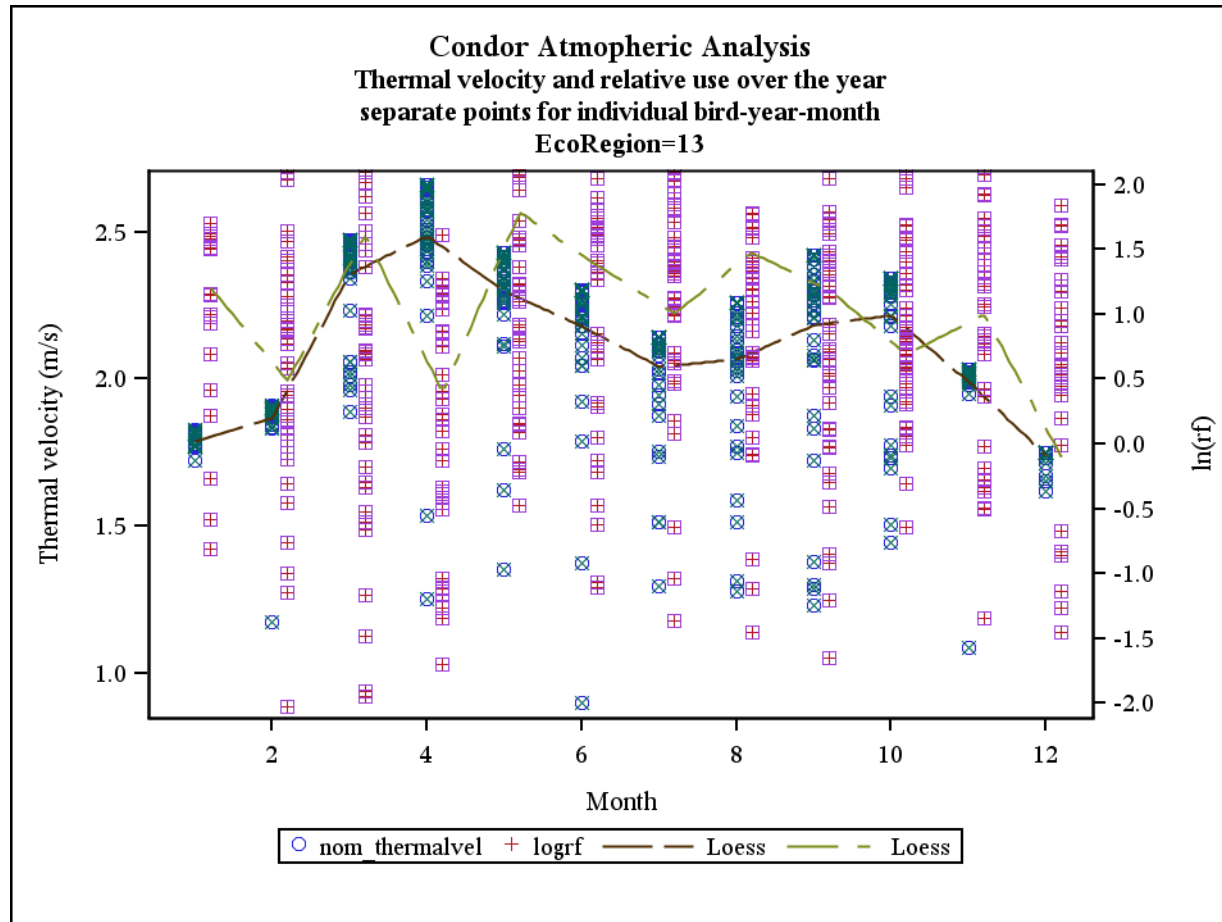

EcoRegion=13