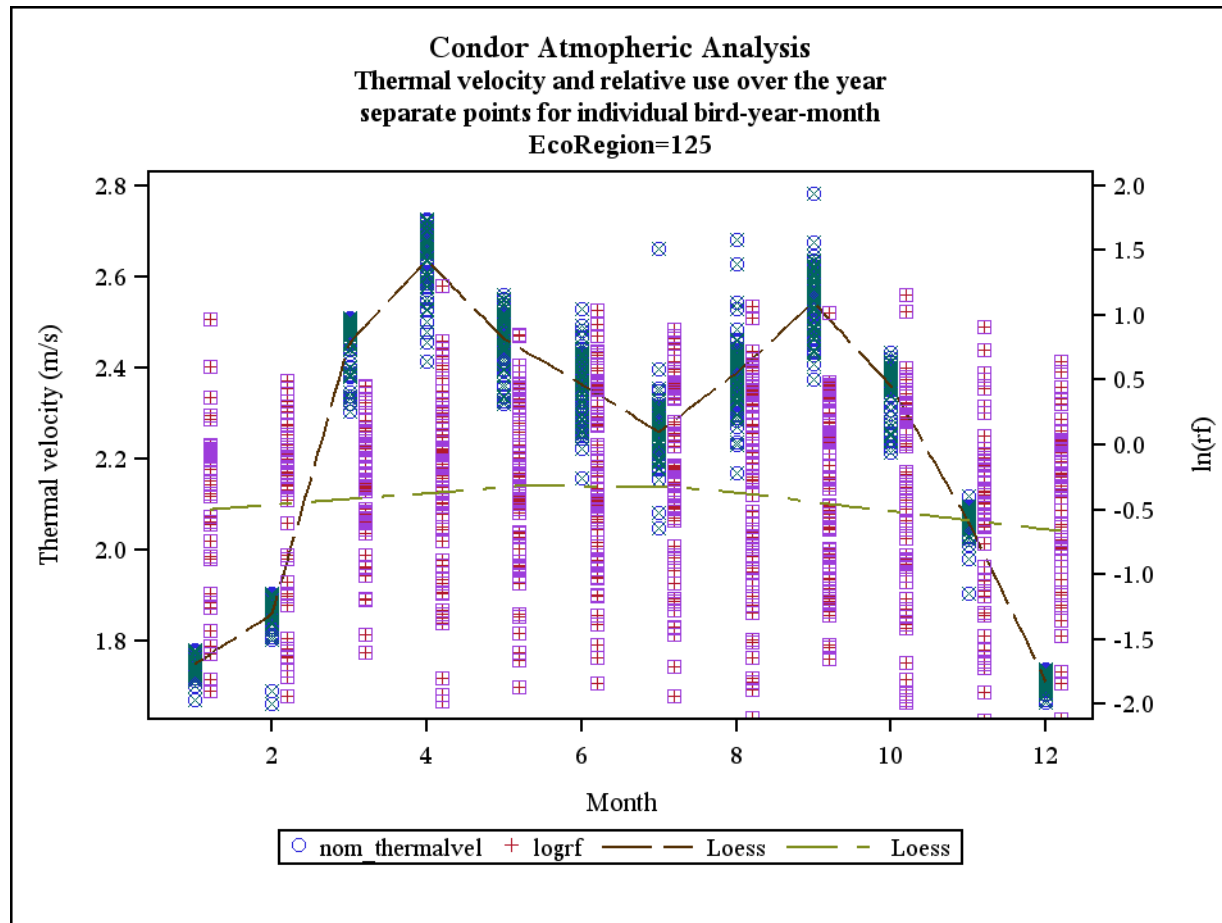

EcoRegion=125