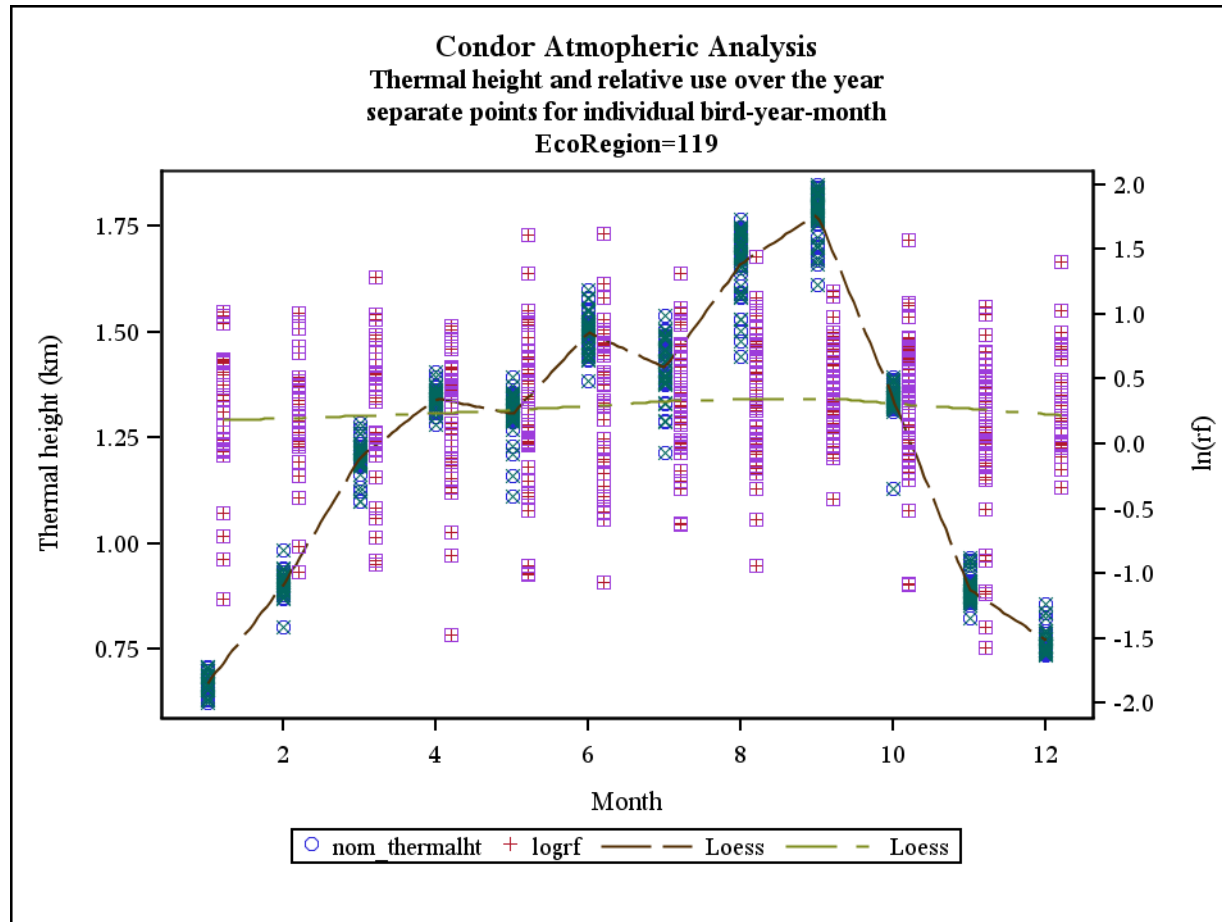

EcoRegion=119