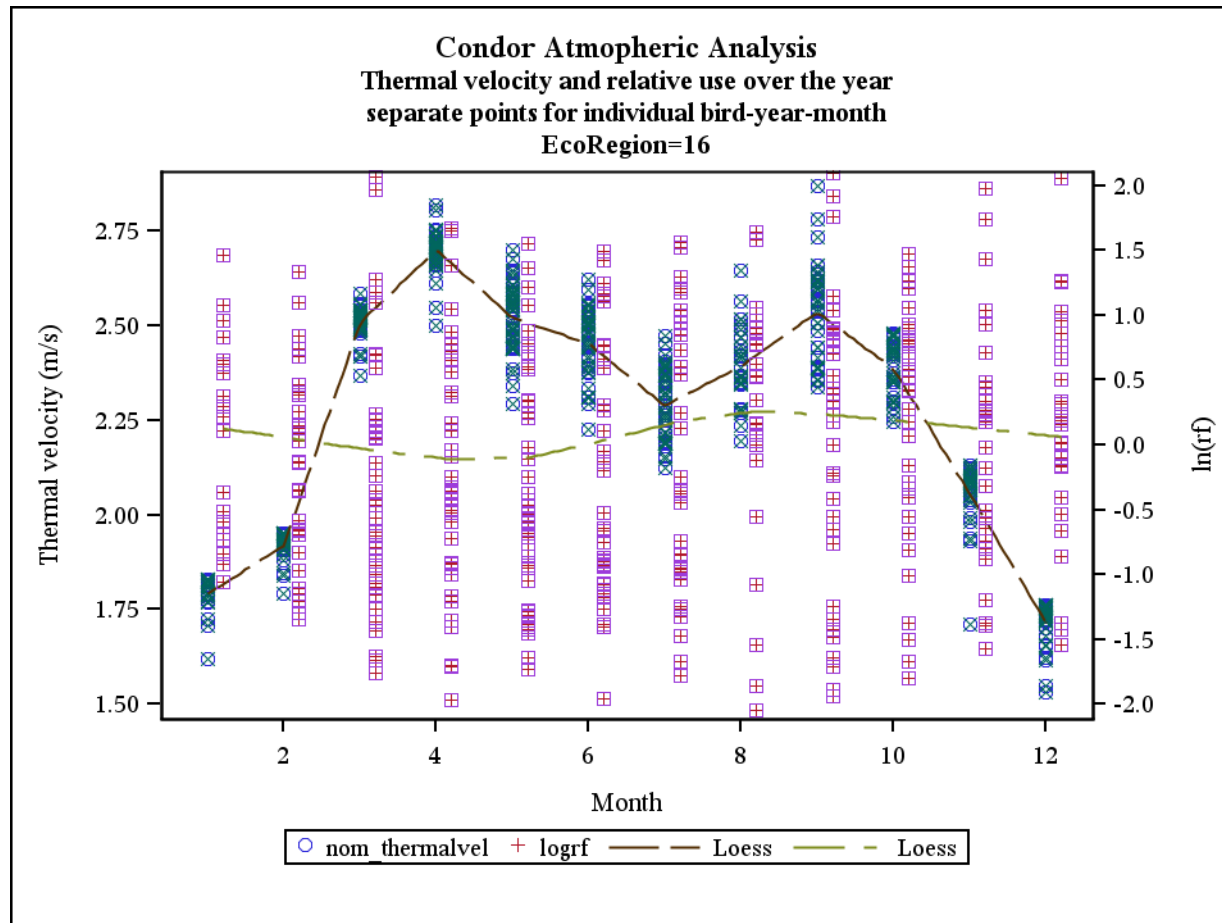

EcoRegion=16