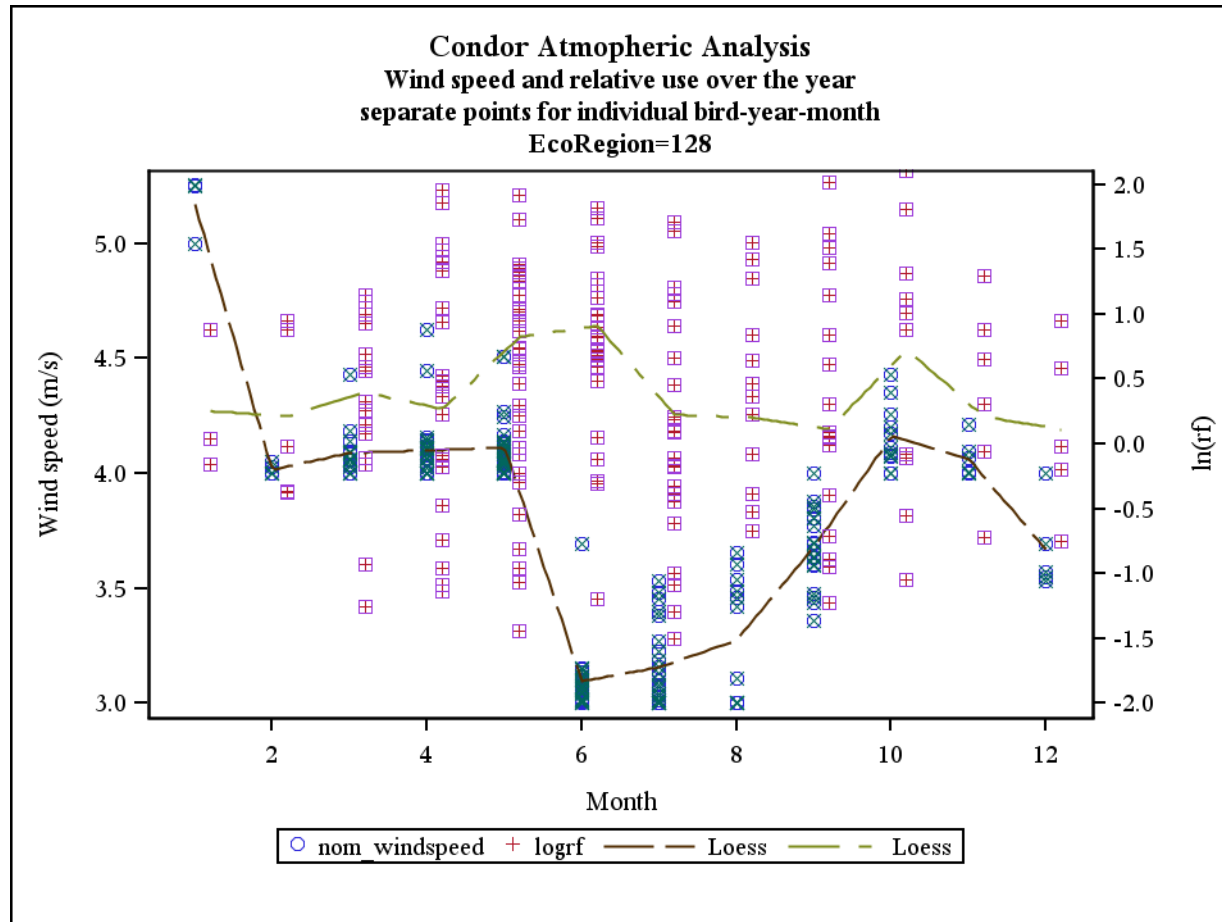

Document S6. The following figures contain plots for each of three meteorological parameters (i.e., thermal height, thermal velocity, and wind speed; left axis) and raw $\ln(rf)$ values (right axis) plotted against months in the annual cycle for each of the 25 California ecoregions examined in the study. LOESS smoothers are plotted for both sets of data.

EcoRegion=119

EcoRegion=123

EcoRegion=124

EcoRegion=125

EcoRegion=126

EcoRegion=127

EcoRegion=128

EcoRegion=147