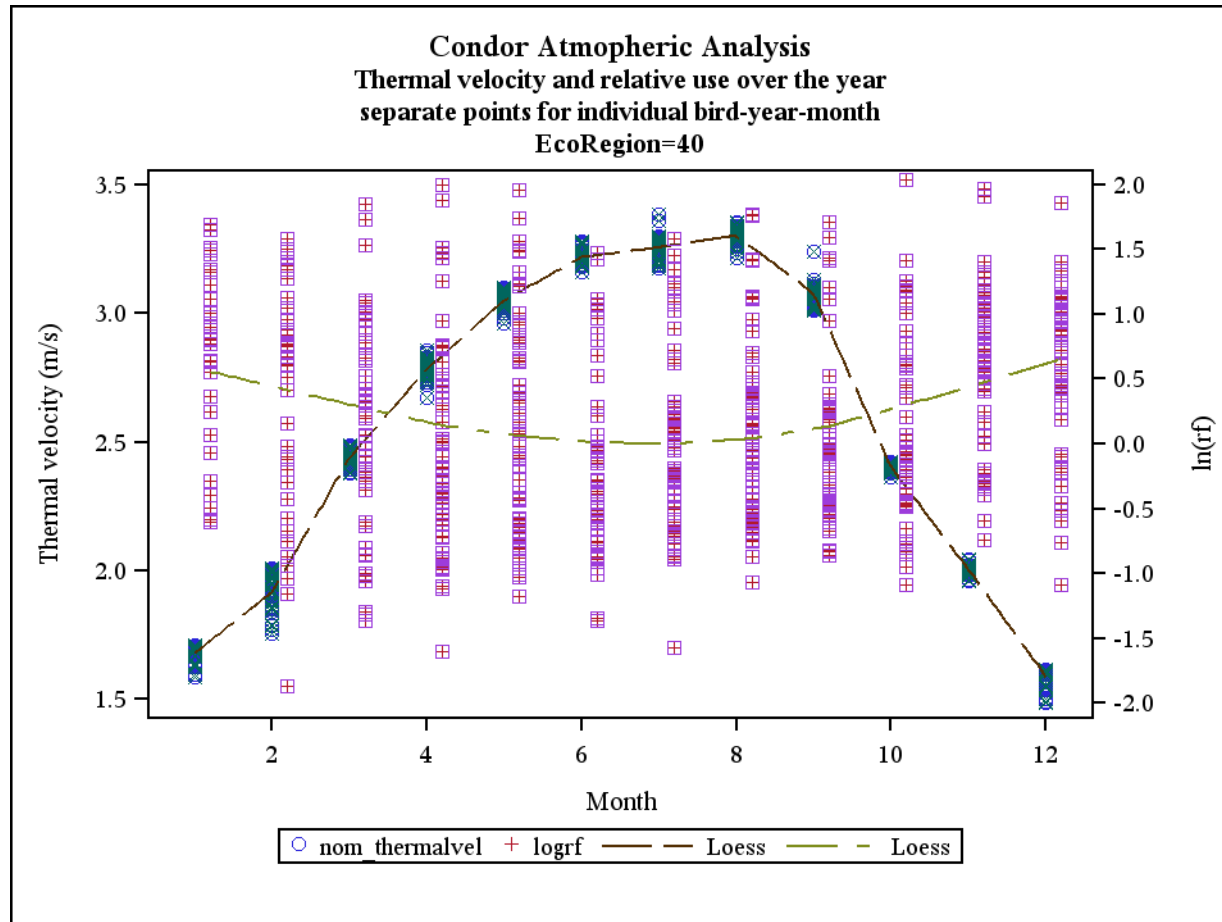

EcoRegion=40