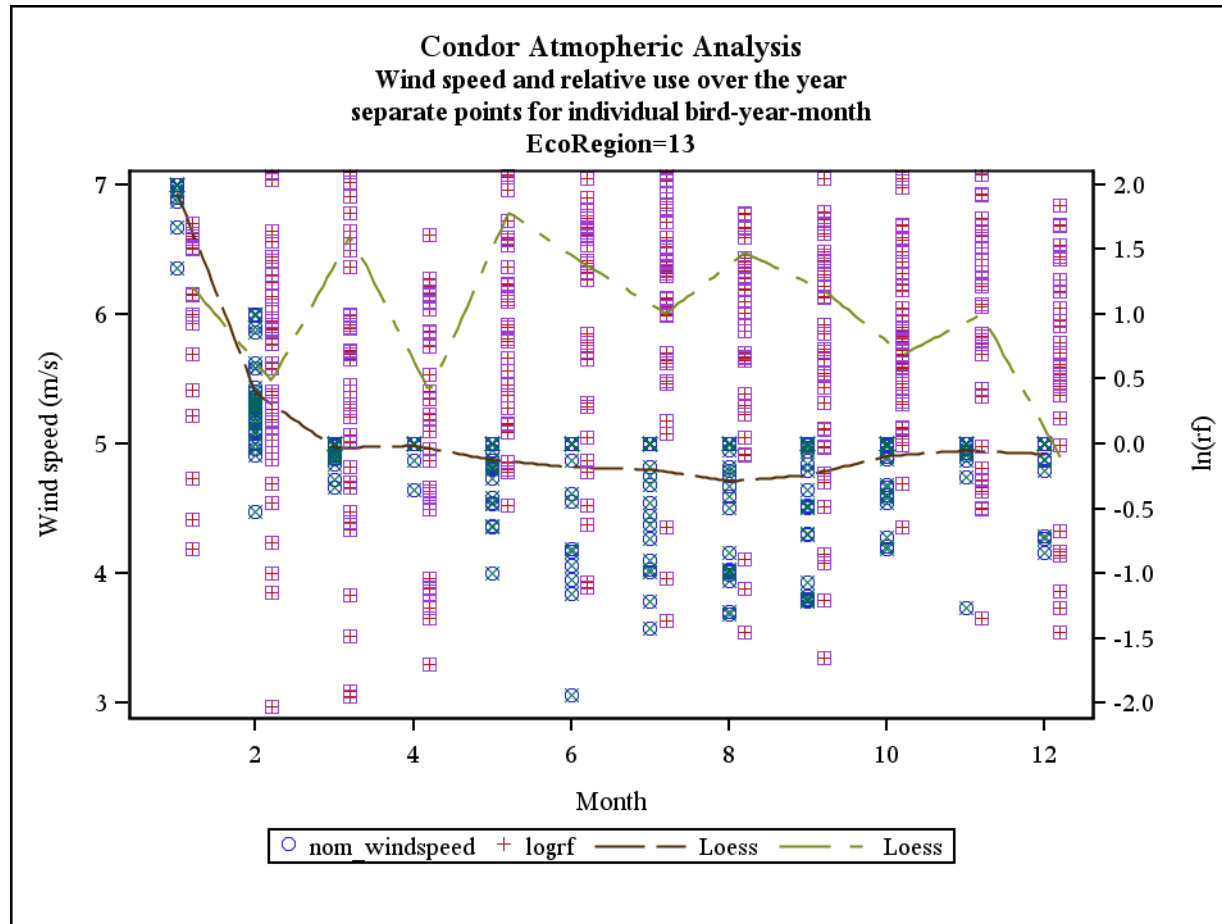

Document S6. The following figures contain plots for each of three meteorological parameters (i.e., thermal height, thermal velocity, and wind speed; left axis) and raw $\ln(rf)$ values (right axis) plotted against months in the annual cycle for each of the 25 California ecoregions examined in the study. LOESS smoothers are plotted for both sets of data.

EcoRegion=193

EcoRegion=8

EcoRegion=9

EcoRegion=10

EcoRegion=13

EcoRegion=15

EcoRegion=16

EcoRegion=18