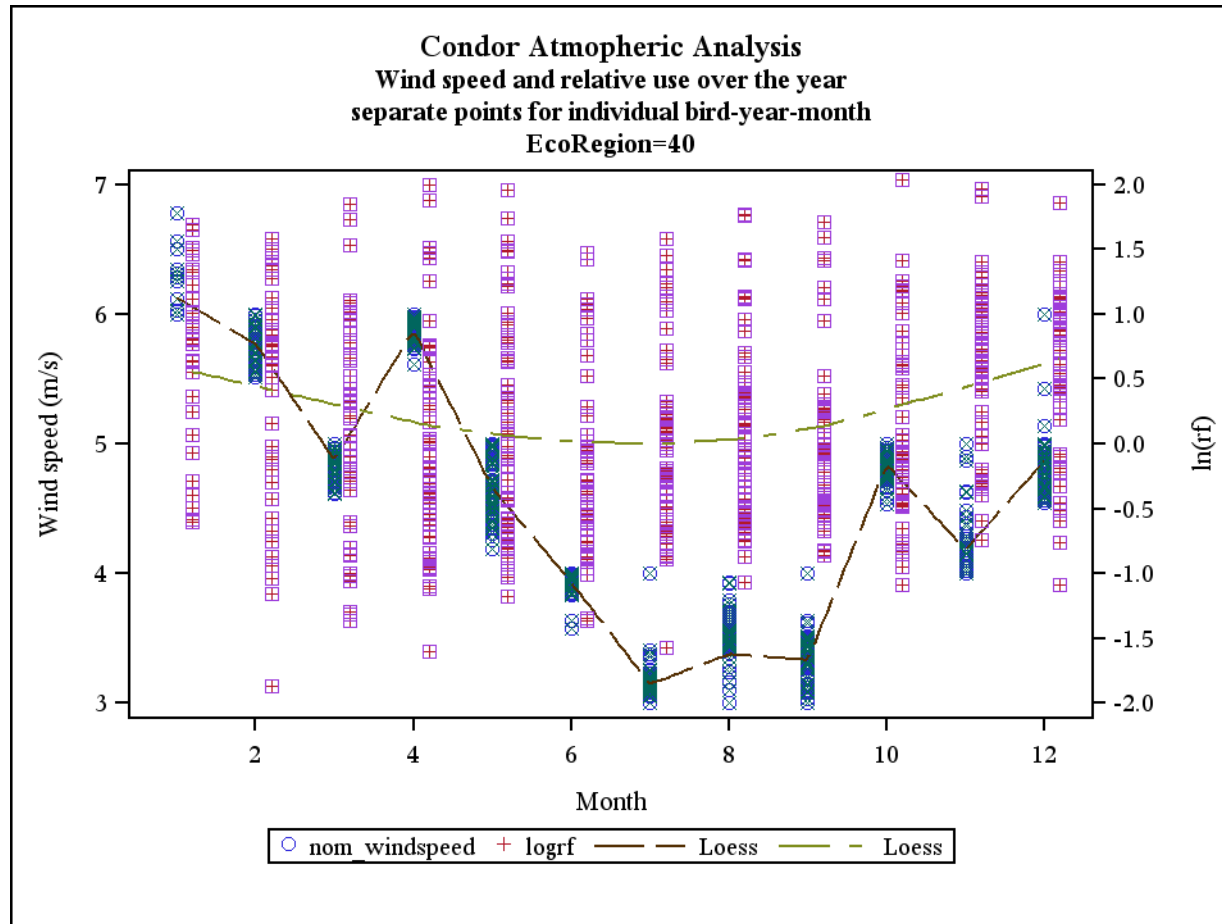

EcoRegion=40