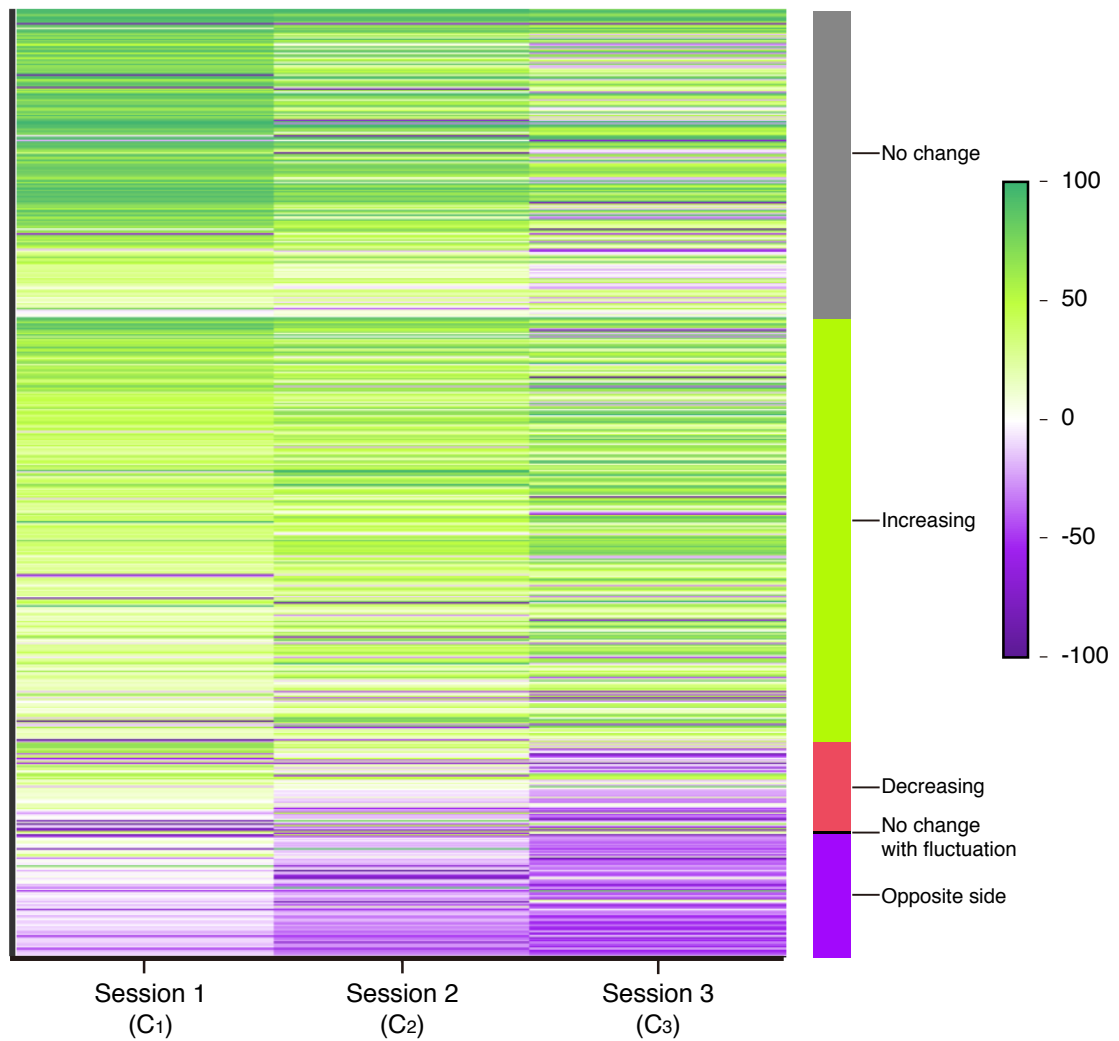

Confederate values across confederate sessions

**S5 Fig. Heat-map plot of confederate values across sessions.** Each line shows the confederate values of the three sessions presented to a participant in a particular video question (n = 38 participants x 90 questions = 3420 lines). Lines are arranged in the same order as in Fig 6 to show that the gradual increase in confidence seen in Fig 6 is not purely due to a gradual increase in confederates' confidence across sessions.