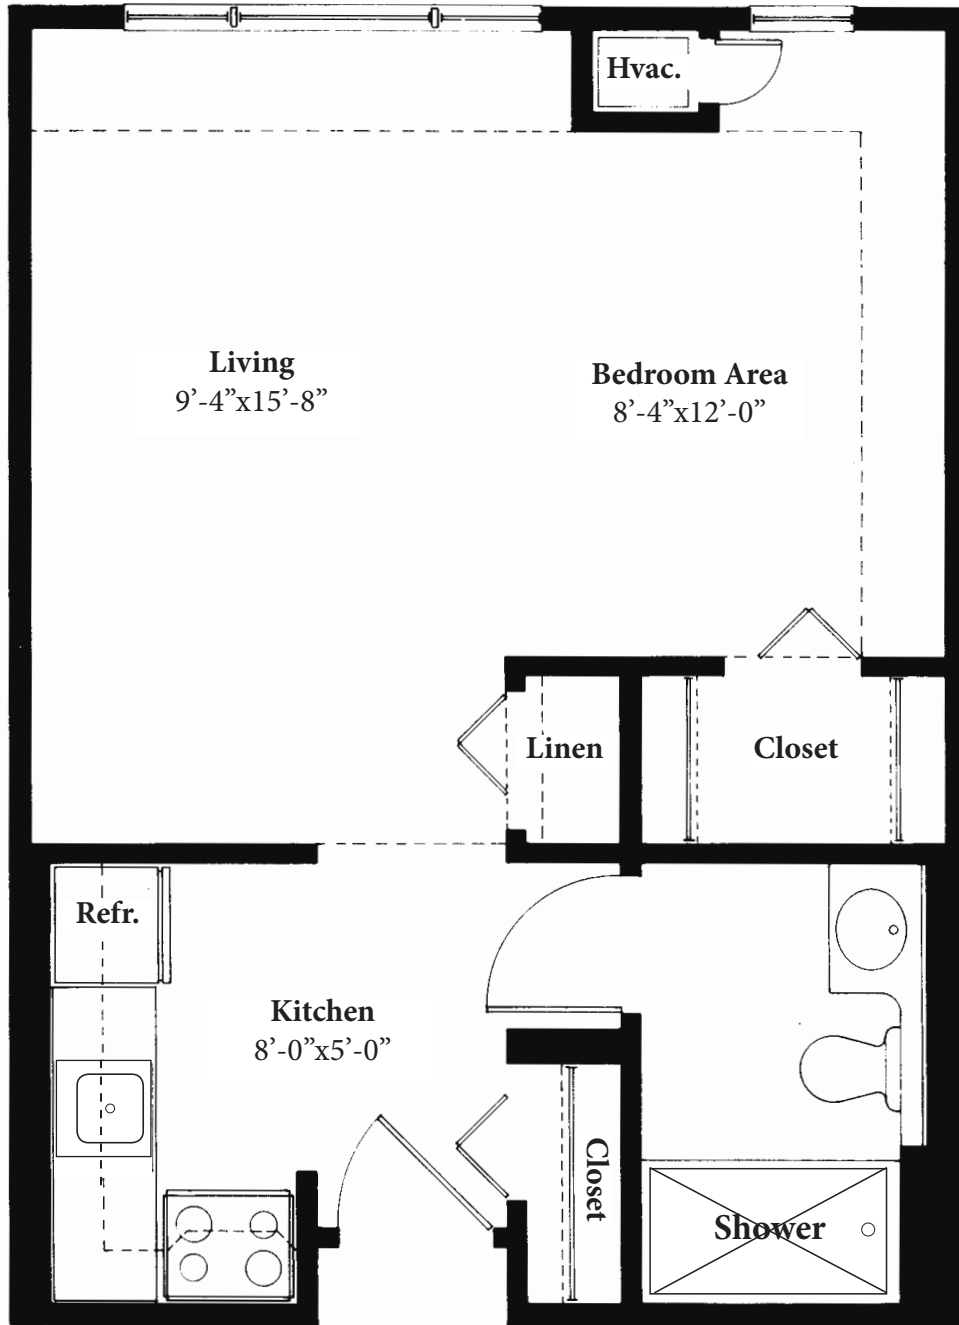

MILTON

Dimensions and ceiling heights may vary slightly

461 Sq. Ft.

POMPERAUG WOODS

80 Heritage Road • Southbury, CT 06488
(203) 262-6555 • www.PomperaugWoods.com

Managed by  Life Care Services™
Pomperaug Woods is Southbury's only not-for-profit community.