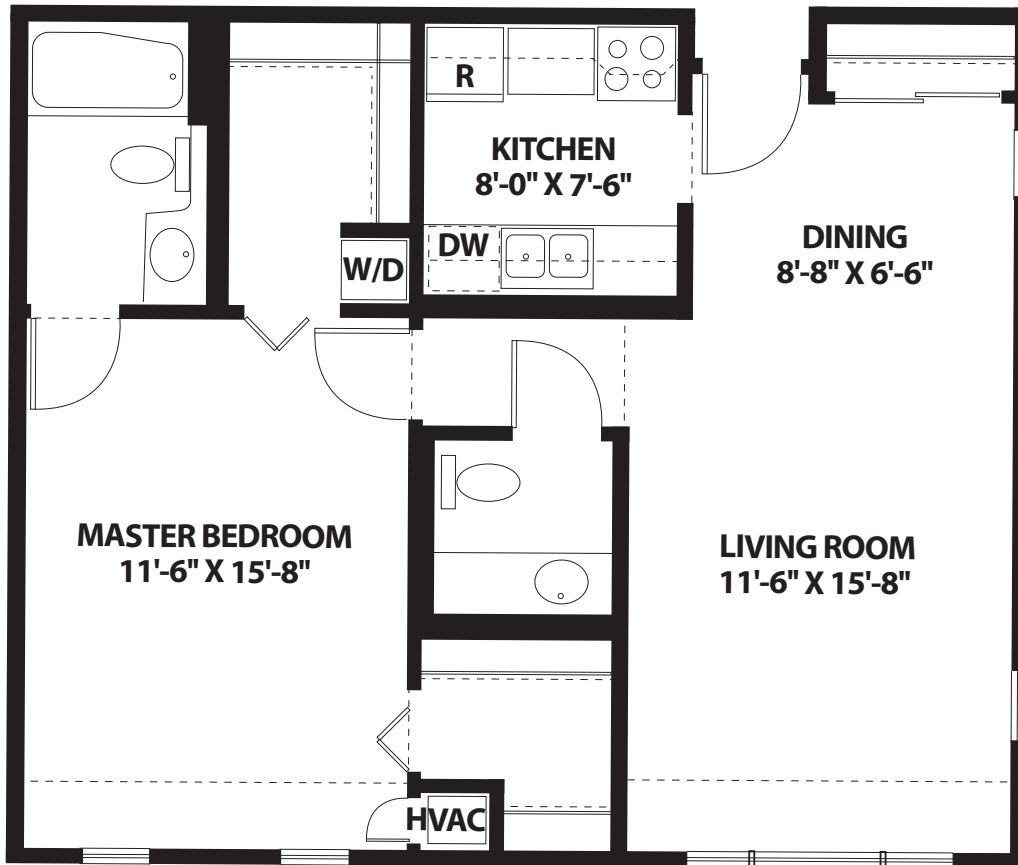

# WINDSOR

Dimensions and ceiling heights may vary slightly.

772 Sq. Ft.

POMPERAUG  
WOODS  
LIVE UPLIFTED. 

80 Heritage Road • Southbury, CT 06488  
(203) 267-2835 or toll-free (866) 817-8935 • PomperaugWoods.com