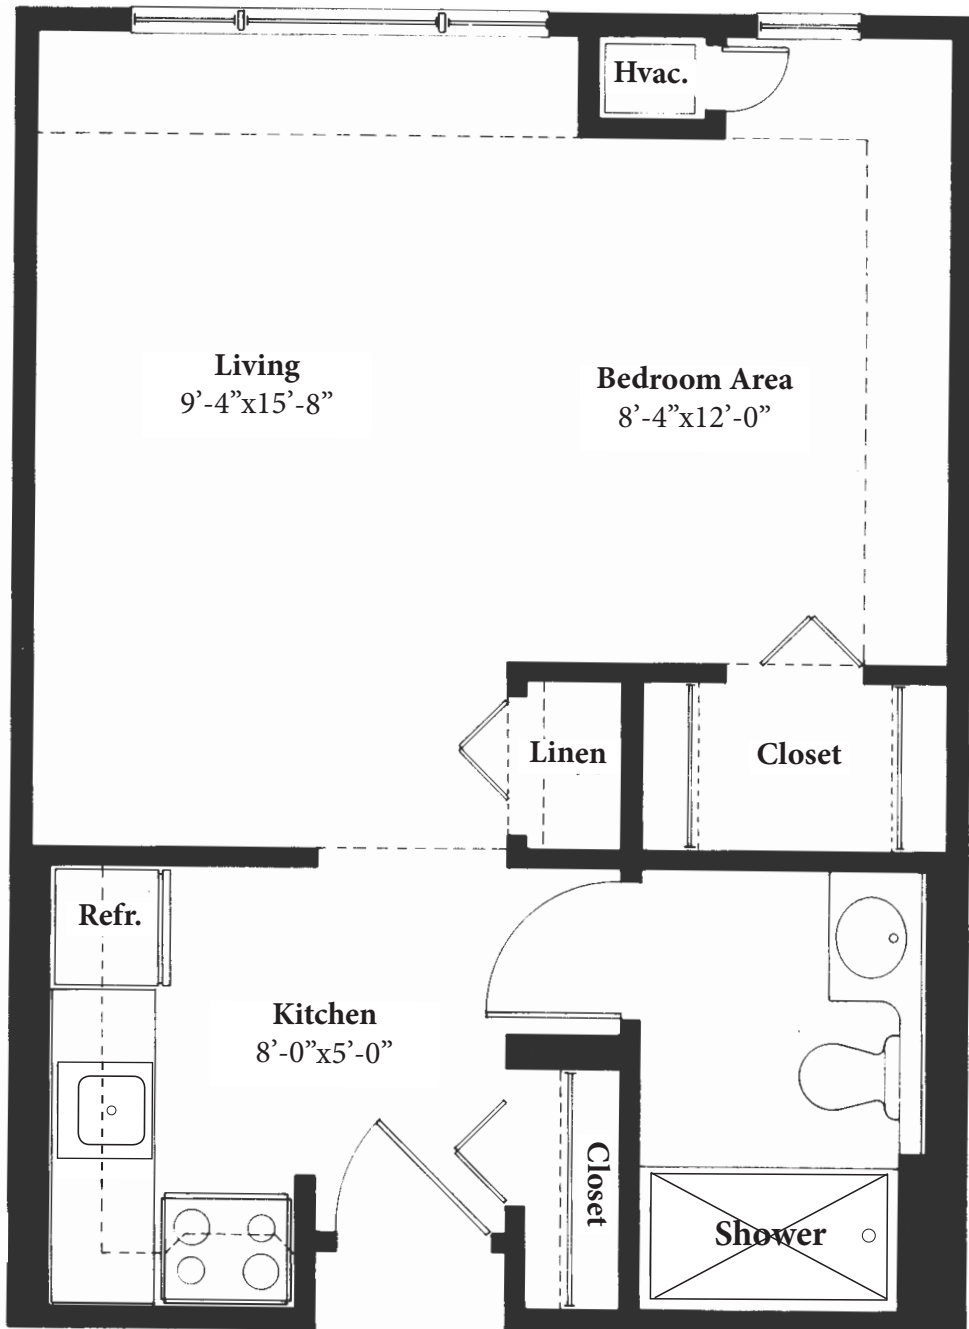

MILTON

Dimensions and ceiling heights may vary slightly.

461 Sq. Ft.

**POMPERAUG
WOODS**
LIVE UPLIFTED. 

80 Heritage Road • Southbury, CT 06488
(203) 267-2835 • PomperaugWoods.com

Managed by  Life Care Services®