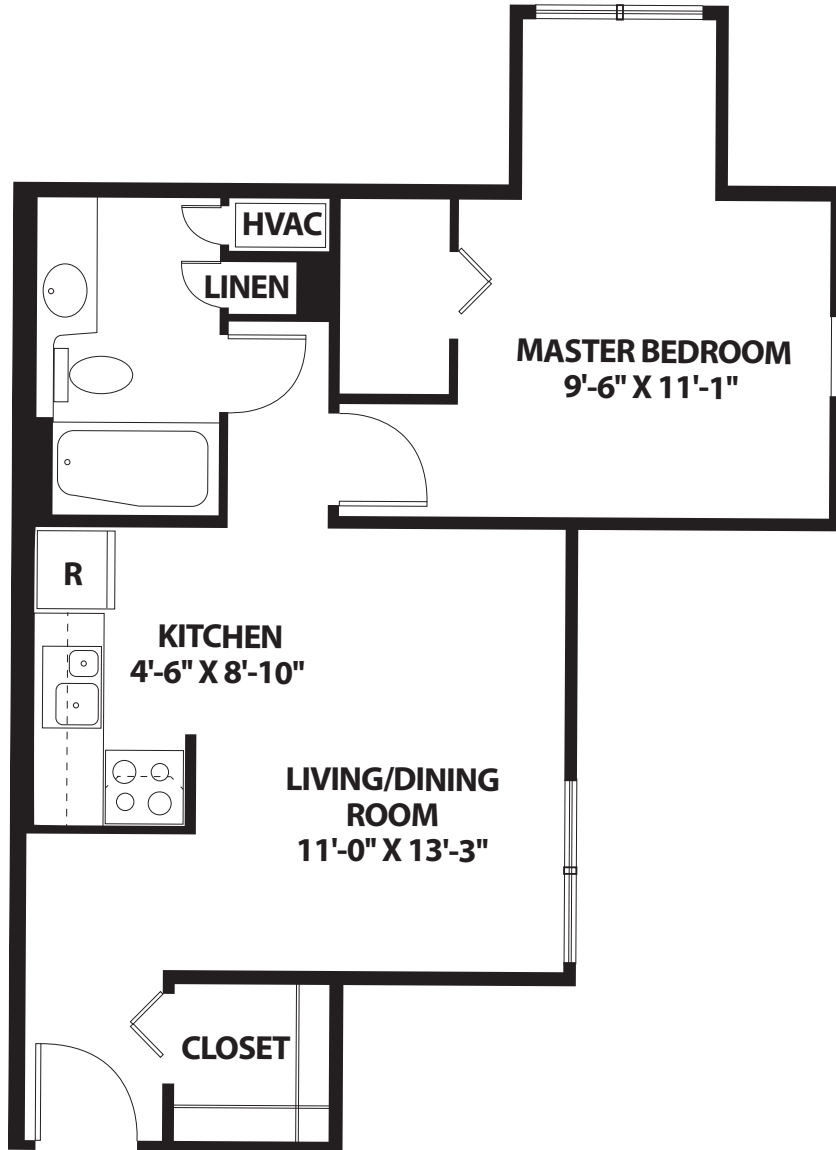

# RIVERTON

Dimensions and ceiling heights may vary slightly.

574 Sq. Ft.

POMPERAUG  
WOODS  
LIVE UPLIFTED. 

80 Heritage Road • Southbury, CT 06488  
(203) 267-2835 • PomperaugWoods.com

Managed by  Life Care Services®