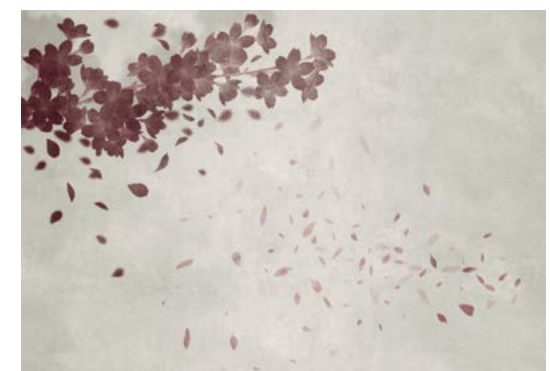

SKINS NATURE AKINA LIGHT
100344440

akina