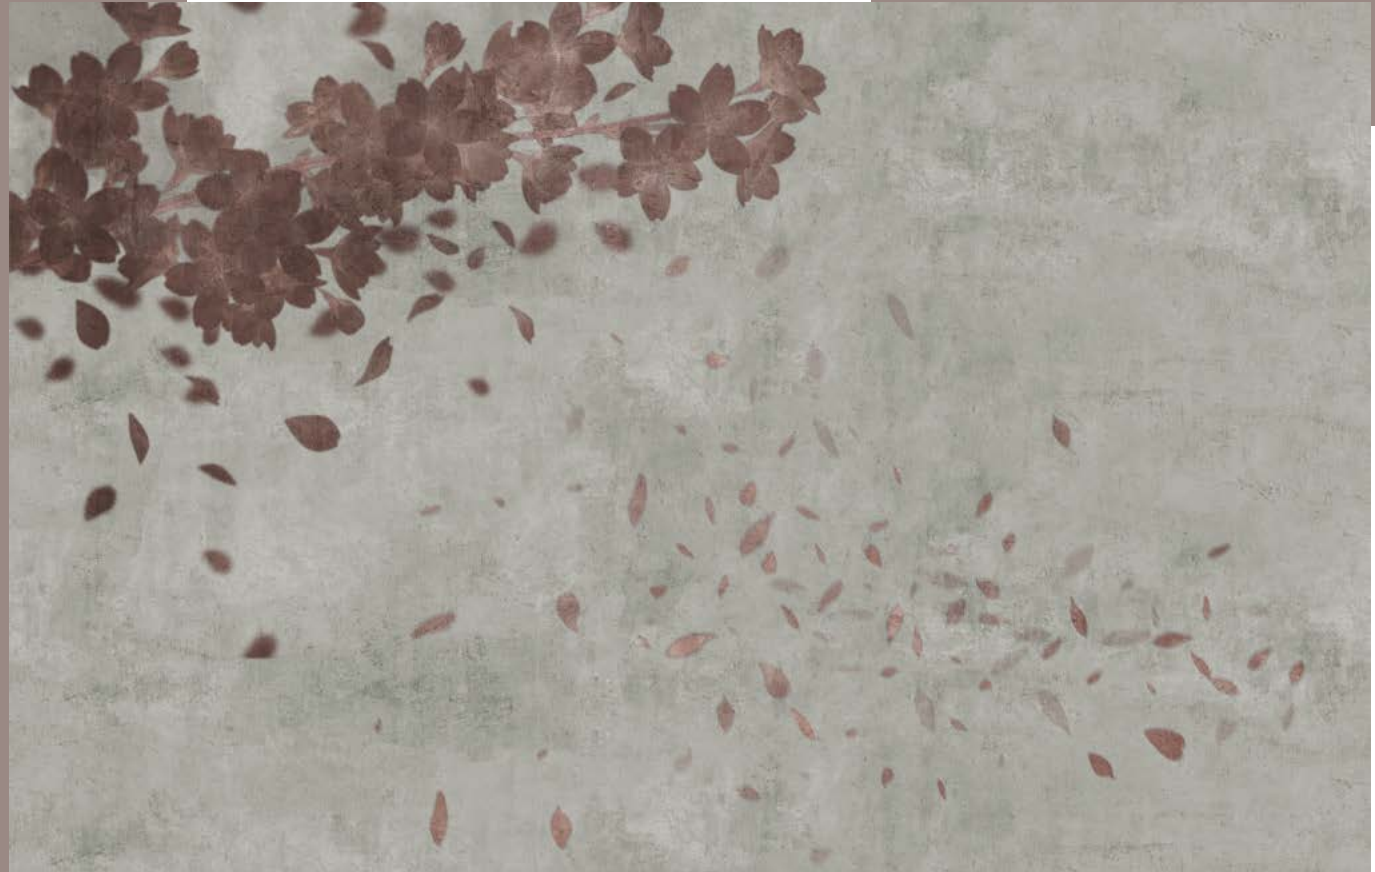

280cm x 400cm - 110 1/4" x 157 1/2" - G230

The gentle breeze blowing through nature inside your home. Akina makes you feel that sense of freedom in any space where it is installed.

La suave de la brisa recorriendo la naturaleza dentro de tu hogar. Akina te hace sentir esa sensación de libertad en cualquier espacio donde se instale.

La douce brise qui souffle de la nature à l'intérieur de votre maison. Akina vous fait ressentir ce sentiment de liberté dans tous les espaces où il est installé.

SKINS NATURE AKINA DARK
100344441